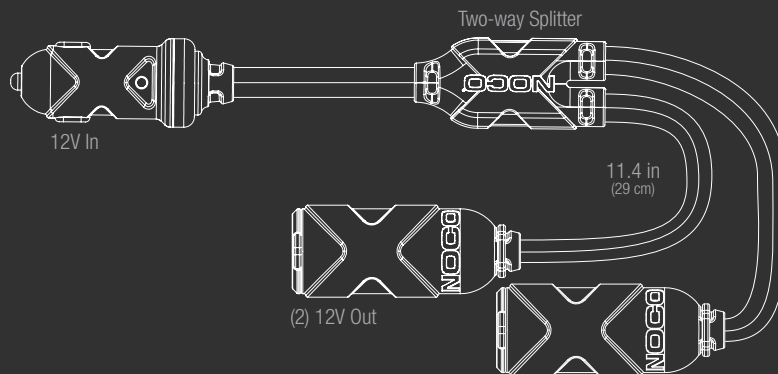

DUAL 12V OUT.

Power & charge devices like tire pumps, vacuums, power inverters, cell phones, tablets, laptops and more.

LOW-PROFILE DESIGN.

The GC020 is designed to fit in tight spaces you might come across in a packed car with its low profile design.

LED INDICATOR

12V
IN

12V
OUT

WHAT'S IN THE BOX

TECHNICAL SPECIFICATIONS

WIRE SIZE:	16 AWG	
INPUT:	12 Volt Male Plug Adapter	
OUTPUT:	(2) 12 Volt Female Plug Adapters	
CABLE LENGTH:	11.4 in (29cm)	
WEIGHT:	0.26 lbs (0.12kg)	
VOLUMETRICS:	Retail Packaging: Dimensions: 7.1" x 2.4" x 2.8" Weight: 0.36 lbs UPC: 0-46221-13087-4	Master Carton: Dimensions: 16.5" x 15.3 x 10.24" Weight: 17.24 lbs Quantity: 36 UCC: 10046221130871
	Inner Carton: Dimensions: 7.3" x 2.4" x 3.0" Weight: 0.43 lbs	Units Per Pallet: 1,080 Units