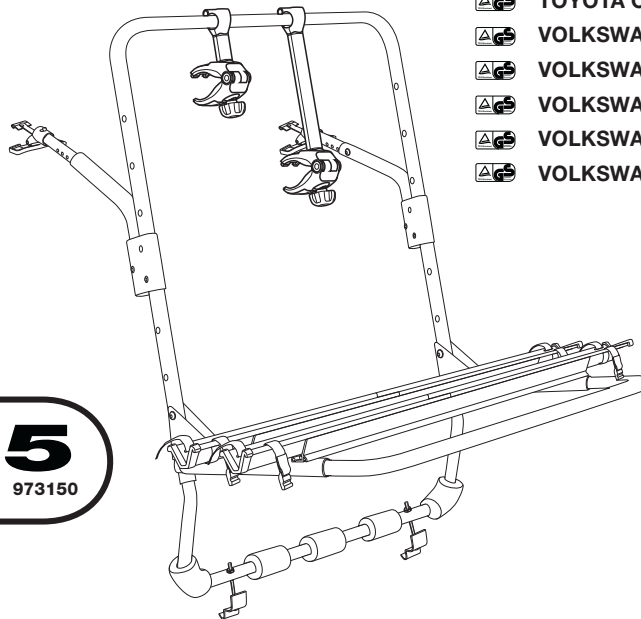

AUDI A3, 3-dr Hatchback, 96-02	3
	AUDI A3, 5-dr Hatchback, 99-03	3
	AUDI A4, 5-dr Avant, 02-04	3
	BMW 3-serie, 5-dr Touring, 96-99	3
	CHEVROLET Nubira, 5-dr Estate, 04-	3
	CITROËN C4 Grande Picasso, 5-dr Estate, 06-	3
	FIAT Idea, 5-dr MPV, 03-	2
	FORD Focus, 5-dr Estate, 98-03	3
	FORD Focus II, 5-dr Estate, 04-	3
	FORD Windstar, 5-dr MPV, 95-97	3
	KIA Carens, 5-dr MPV, 06-	3
	KIA Carneval III, 5-dr MPV, 06-	3
	KIA Pride, 3/5-dr Hatchback, 95-00	3
	MAZDA Demio, 5-dr MPV, 96-00	3
	MAZDA Demio, 5-dr MPV, 01-02	3
	MAZDA MPV, 5-dr MPV, 00-	4
	MERCEDES B-klasse, 5-dr Hatchback, 05-	3
	MERCEDES C-klasse, 5-dr Estate, 07-	3
	MERCEDES M-klasse (W164), 5-dr SUV, 05-	3
	MITSUBISHI Galant, 5-dr Estate, 97-05	3
	NISSAN Serena, 4-dr MPV, 92-00	3
	NISSAN Qashqai, 5-dr SUV, 06-	3
	OPEL Astra, 5-dr Estate, 04-	3
	OPEL Meriva, 5-dr MPV, 03-	3
	PEUGEOT 307 SW, 5-dr Estate, 02-04	3
	PEUGEOT 307 SW, 5-dr Estate, 05-	3
	RENAULT Scénic II, 5-dr MPV, 03-	2
	RENAULT Grand Scénic II, 5-dr MPV, 04	2
	SEAT Altea, 5-dr MPV, 04-	3
	SKODA Octavia, 5-dr Estate, 98-00	3
	SKODA Octavia, 5-dr Estate, 01-04	3
	TOYOTA Corolla, 5-dr Estate, 02-04	3
	TOYOTA Corolla Verso, 5-dr MPV, 02-03	2
	TOYOTA Corolla Verso, 5-dr MPV, 04-	2
	VOLKSWAGEN CrossGolf, 5-dr Hatchback, 06-	3
	VOLKSWAGEN Golf V, 3/5-dr Hatchback, 04-08	3
	VOLKSWAGEN Golf V, 5-dr Variant, 07-	3
	VOLKSWAGEN Golf VI, 3/5-dr Hatchback, 08-	3
	VOLKSWAGEN Golf Plus, 5-dr MPV, 05-	3

973-15

973150