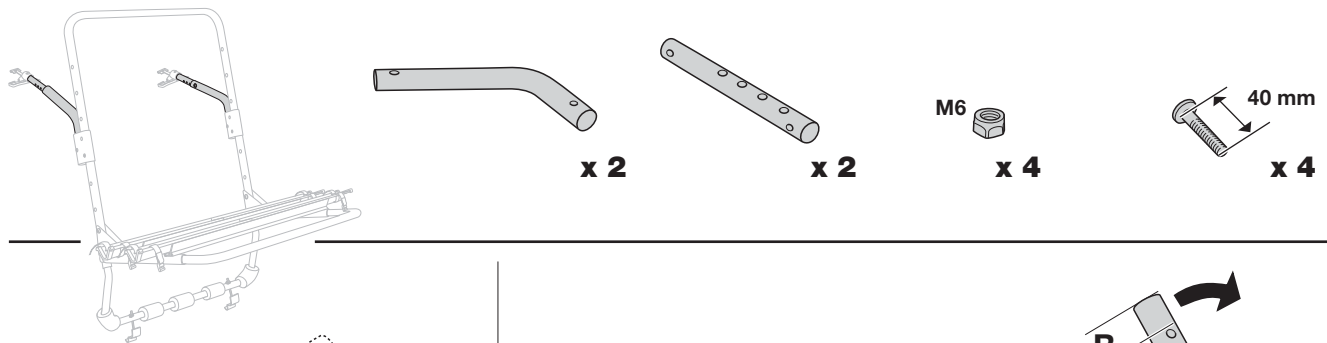

AUDI A3, 3-dr Hatchback, 96-02	A	7
AUDI A3, 5-dr Hatchback, 99-03	A	7
AUDI A4, 5-dr Avant, 02-04	B	7
BMW 3-serie, 5-dr Touring, 96-99	B	5
CHEVROLET Nubira, 5-dr Estate, 04-	B	5
CITROËN C4 Grande Picasso, 5-dr Estate, 06-	B	2
FIAT Idea, 5-dr MPV, 03-	B	5
FORD Focus, 5-dr Estate, 98-03	B	3
FORD Focus II, 5-dr Estate, 04-	B	5
FORD Windstar, 5-dr MPV, 95-97	A	6
KIA Carens, 5-dr MPV, 06-	B	6
KIA Carneval III, 5-dr MPV, 06-	B	7
KIA Pride, 3/5-dr Hatchback, 95-00	B	7
MAZDA Demio, 5-dr MPV, 96-00	A	4
MAZDA Demio, 5-dr MPV, 01-02	A	4
MAZDA MPV, 5-dr MPV, 00-	B	5

MERCEDES B-klasse, 5-dr Hatchback, 05-	B	2
MERCEDES C-klasse, 5-dr Estate, 07-	B	4
MERCEDES M-klasse (W164), 5-dr SUV, 05-	B	3
MITSUBISHI Galant, 5-dr Estate, 97-05	B	3
NISSAN Serena, 4-dr MPV, 92-00	B	3
NISSAN Qashqai, 5-dr SUV, 06-	B	7
OPEL Astra, 5-dr Estate, 04-	A	5
OPEL Meriva, 5-dr MPV, 03-	B	5
PEUGEOT 307 SW, 5-dr Estate, 02-04	B	1
PEUGEOT 307 SW, 5-dr Estate, 05-	B	1
RENAULT Scénic II, 5-dr MPV, 03-	B	5
RENAULT Grand Scénic II, 5-dr MPV, 04	B	5
SEAT Altea, 5-dr MPV, 04-	B	4
SKODA Octavia, 5-dr Estate, 98-00	A	6
SKODA Octavia, 5-dr Estate, 01-04	A	6
TOYOTA Corolla, 5-dr Estate, 02-04	A	4
TOYOTA Corolla Verso, 5-dr MPV, 02-03	B	3
TOYOTA Corolla Verso, 5-dr MPV, 04-	B	3
VOLKSWAGEN CrossGolf, 5-dr Hatchback, 06-	A	7
VOLKSWAGEN Golf V, 3/5-dr Hatchback, 04-08	A	4
VOLKSWAGEN Golf V, 5-dr Variant, 07-	A	6
VOLKSWAGEN Golf VI, 3/5-dr Hatchback, 08-	A	4
VOLKSWAGEN Golf Plus, 5-dr MPV, 05-	A	6