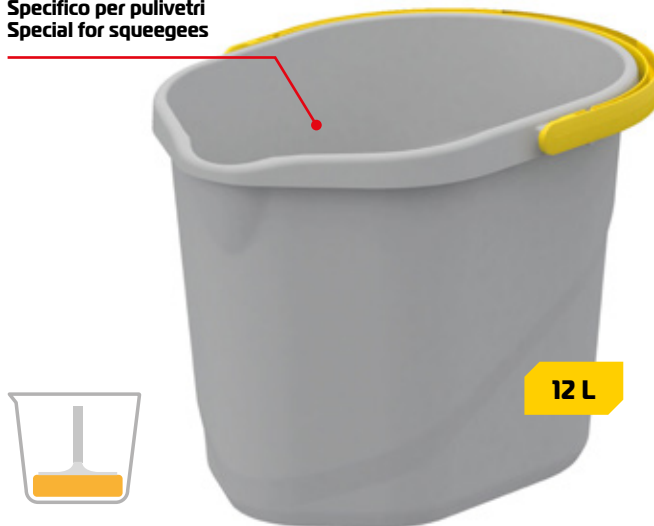

Specifico per pulivetri
Special for squeegees

12 L

SECCHIO OVALE SPECIFICO PER PULIVETRI

Secchio da 12 litri. Secchio e manico sono progettati e realizzati per garantire la massima resistenza e per sopportare al meglio l'usura del tempo e dell'utilizzo. Il manico è ergonomico per un pratico sollevamento mentre la bocchetta frontale permette un comodo svuotamento del secchio.

OVAL BUCKET FOR WINDOW CLEANERS

12 liter bucket. Bucket and handle are designed and manufactured to guarantee maximum resistance and to best withstand the wear and tear of time and use. The handle is ergonomic for practical lifting while the front nozzle allows convenient emptying of the bucket.

AP10368 12 litri

Sfuso / Bulk 12

70 cm

MANICO PER LAVAVETRI E SPATOLE

Manico da 70 cm in metallo con filetto. Ideale per lavavetri, spatole e piccoli attrezzi. Il prodotto è caratterizzato da particolare leggerezza e maneggevolezza.

HANDLE FOR WINDOW WASHER AND SQUEEGEE

Metal handle 70 cm with thread. Ideal for window washers, squeegees and small tools. Lightweight and easy to use.

AP11524 70 cm

Sfuso / Bulk 25