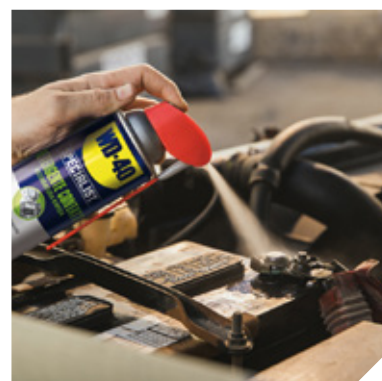

WD-40® SPECIALIST

GRASSO SPRAY

WD-40, SPECIALIST - GRASSO SPRAY

Questo prodotto nasce dalla formula di WD-40 combinata con grassi additivi ad elevate prestazioni. Fornisce una lubrificazione estremamente duratura ed una protezione dalla corrosione per le situazioni più critiche. Non cola ed ha eccellenti proprietà di adesione di tenuta e resiste all'acqua.

WD-40, SPECIALIST - SPRAY GREASE

This product is born from the formula of WD-40 combined with high-performance additive fats. Provides extremely durable lubrication and corrosion protection for the most critical situations. It does not drip and has excellent adhesion and sealing properties and resists water.

WD39217 400 ml

Bombole / Spray ☐ 12

400 ml

SUPER SBLOCCANTE

WD-40, SPECIALIST - SUPER SBLOCCANTE

Il Super Sbloccante ad azione rapida penetra rapidamente e libera i meccanismi con notevole efficacia. La sua formula è adatta anche nei casi difficili di grippaggio e ossidazione. È resistente all'acqua.

WD-40, SPECIALIST - SUPER UNLOCKER

The Fast-acting Super Unlocker penetrates quickly and releases the mechanisms with remarkable effectiveness. Its formula is also suitable in difficult cases of seizure and oxidation. It is water resistant.

WD39348 400 ml

Bombole / Spray ☐ 12

400 ml

DETERGENTE CONTATTI

WD-40, SPECIALIST - DETERGENTE CONTATTI

Il Detergente per Contatti WD-40 Specialist è progettato per sciogliere con efficacia oli, grassi, sporco, polvere, residui di saldatura e condensa presenti su apparecchiature elettriche o elettroniche. La sua formula speciale non conduce elettricità, evapora rapidamente e non lascia residui indesiderati. Questo detergente è compatibile con tutti i tipi di metalli, plastica e gomma.

WD-40, SPECIALIST - ELECTRIC PARTS CLEANER