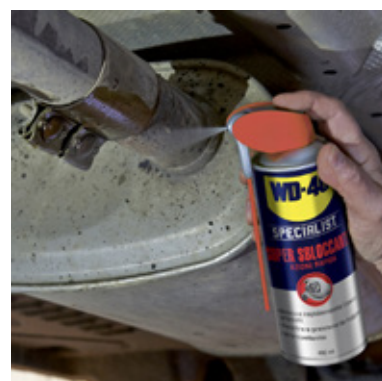

WD-40® SPECIALIST

GRASSO SPRAY

WD-40, SPECIALIST - GRASSO SPRAY

Questo prodotto nasce dalla formula di WD-40 combinata con grassi additivi ad elevate prestazioni. Fornisce una lubrificazione estremamente duratura ed una protezione dalla corrosione per le situazioni più critiche. Non cola ed ha eccellenti proprietà di adesione di tenuta e resiste all'acqua.

WD-40, SPECIALIST - SPRAY GREASE

This product is born from the formula of WD-40 combined with high-performance additive fats. Provides extremely durable lubrication and corrosion protection for the most critical situations. It does not drip and has excellent adhesion and sealing properties and resists water.

WD39217 400 ml

Bombole / Spray ☐ 12

400 ml

SUPER SBLOCCANTE

WD-40, SPECIALIST - SUPER SBLOCCANTE

Il Super Sbloccante ad azione rapida penetra rapidamente e libera i meccanismi con notevole efficacia. La sua formula è adatta anche nei casi difficili di grippaggio e ossidazione. È resistente all'acqua.

WD-40, SPECIALIST - SUPER UNLOCKER

The Fast-acting Super Unlocker penetrates quickly and releases the mechanisms with remarkable effectiveness. Its formula is also suitable in difficult cases of seizure and oxidation. It is water resistant.

WD39348 400 ml

Bombole / Spray ☐ 12

400 ml

DETERGENTE CONTATTI

WD-40, SPECIALIST - DETERGENTE CONTATTI

Il Detergente per Contatti WD-40 Specialist è progettato per sciogliere con efficacia oli, grassi, sporco, polvere, residui di saldatura e condensa presenti su apparecchiature elettriche o elettroniche. La sua formula speciale non conduce elettricità, evapora rapidamente e non lascia residui indesiderati. Questo detergente è compatibile con tutti i tipi di metalli, plastica e gomma.

WD-40, SPECIALIST - ELECTRIC PARTS CLEANER