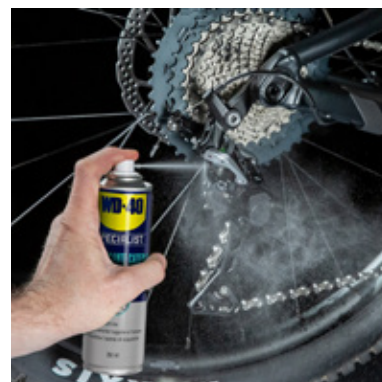

WD-40, SPECIALIST - BIKE CHAIN LUBE

This product is perfect for those who like to be outdoors in all weather conditions. PTFE ensures maximum lubrication and reduces wear. It penetrates deep into the mechanisms and deposits a long-lasting coating that protects all moving parts from corrosion.

WD39703 250 ml

Bomboletta / Spray ☑ 12

250 ml