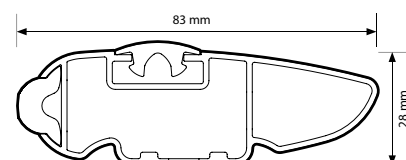

ALUMINIUM ROOF BARS

- Aluminum roof bars with aerofoil profile which minimize aerodynamic impact, reducing noise and fuel consumption.
- They give an integrated design to the roof of the car, without compromising its aesthetics.
- Front rubber profile designed to eliminate the resonance effect of air flows.
- Rubber profile to seal the groove after mounting the foot.
- Equipped with a T-shaped predisposition that allows the rapid assembly and disassembly of accessories (ski racks, kayak racks, bike racks, etc.)