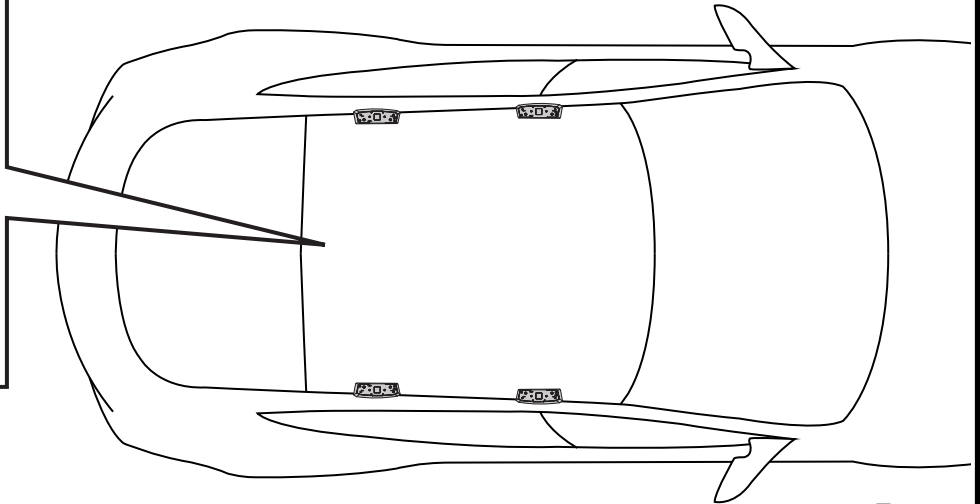

K930W

WHISPBAR™

MAX kgs (lbs)

		   
Model S , 5dr Hatch 12-+	EU	75 kgs (165 lbs)
Model S , 5dr Hatch 12-+	US	75 kgs (165 lbs)
Model S , 5dr Hatch 15-+	AU	75 kgs (165 lbs)

CONTENTS • CONTENU • CONTENIDO • INHALT • CONTENUTI

9

4X

10

HD/P

11

2X

16