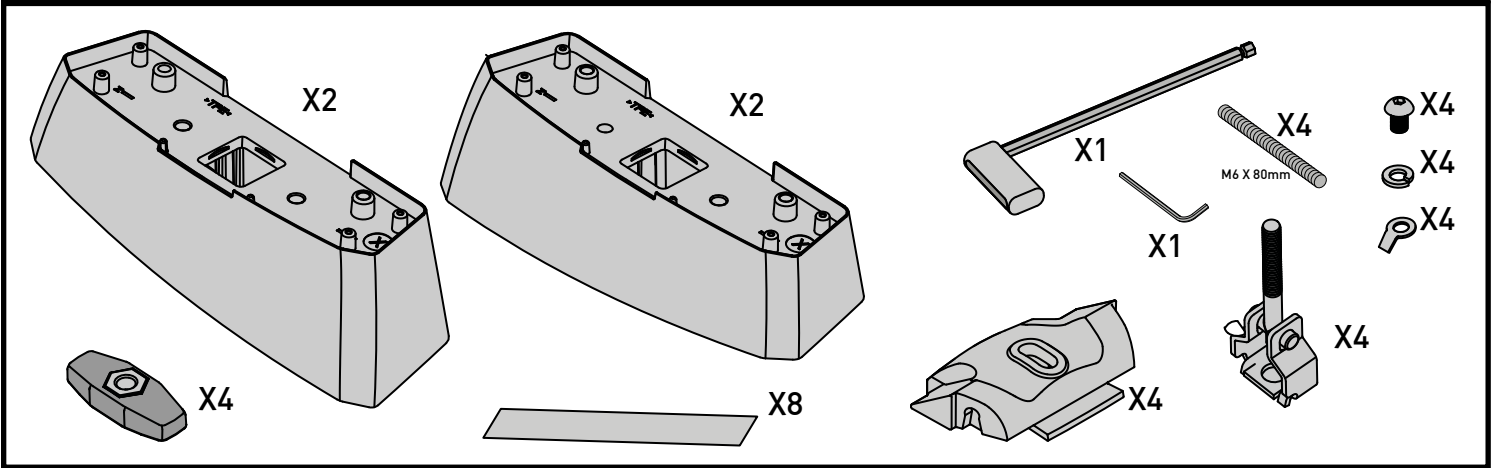

K930W

WHISPBAR™

MAX kgs (lbs)

		   
Model S , 5dr Hatch 12-+	EU	75 kgs (165 lbs)
Model S , 5dr Hatch 12-+	US	75 kgs (165 lbs)
Model S , 5dr Hatch 15-+	AU	75 kgs (165 lbs)

CONTENTS • CONTENU • CONTENIDO • INHALT • CONTENUTI

9

4X

10

HD/P

11

2X

16