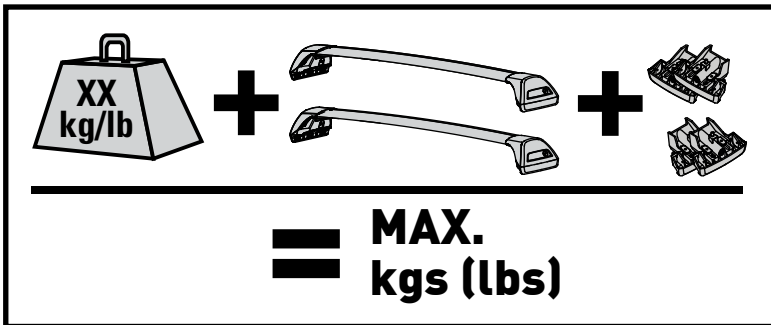

K930W

WHISPBAR™

MAX kgs (lbs)

		   
Model S , 5dr Hatch 12-+	EU	75 kgs (165 lbs)
Model S , 5dr Hatch 12-+	US	75 kgs (165 lbs)
Model S , 5dr Hatch 15-+	AU	75 kgs (165 lbs)

CONTENTS • CONTENU • CONTENIDO • INHALT • CONTENUTI

9

4X

10

HD/P

11

2X

16