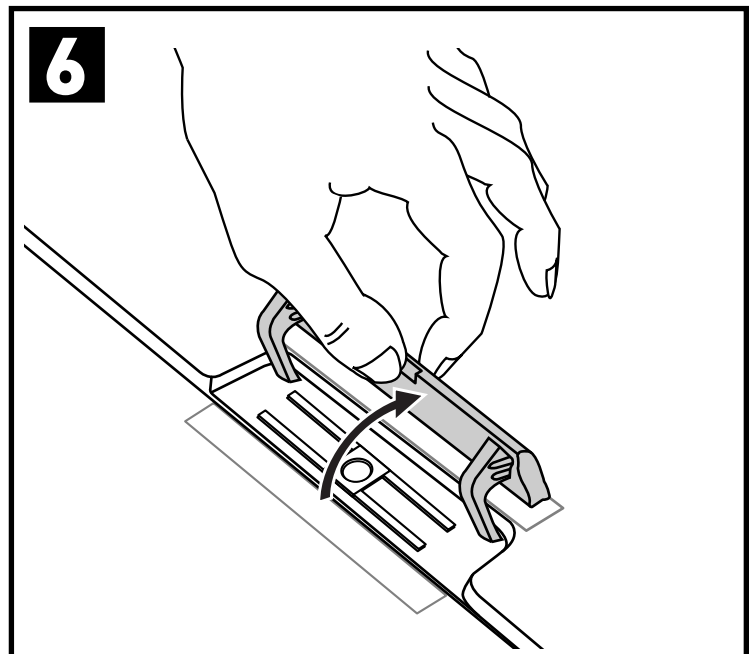

K930W

WHISPBAR™

MAX kgs (lbs)

		   
Model S , 5dr Hatch 12-+	EU	75 kgs (165 lbs)
Model S , 5dr Hatch 12-+	US	75 kgs (165 lbs)
Model S , 5dr Hatch 15-+	AU	75 kgs (165 lbs)

CONTENTS • CONTENU • CONTENIDO • INHALT • CONTENUTI