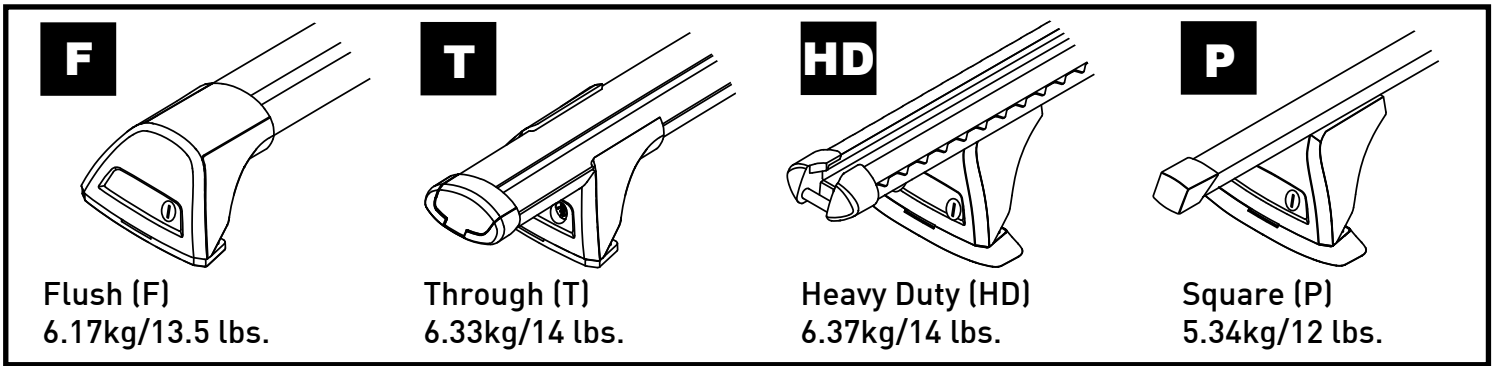

K930W

WHISPBAR™

MAX kgs (lbs)

		   
Model S , 5dr Hatch 12-+	EU	75 kgs (165 lbs)
Model S , 5dr Hatch 12-+	US	75 kgs (165 lbs)
Model S , 5dr Hatch 15-+	AU	75 kgs (165 lbs)

CONTENTS • CONTENU • CONTENIDO • INHALT • CONTENUTI