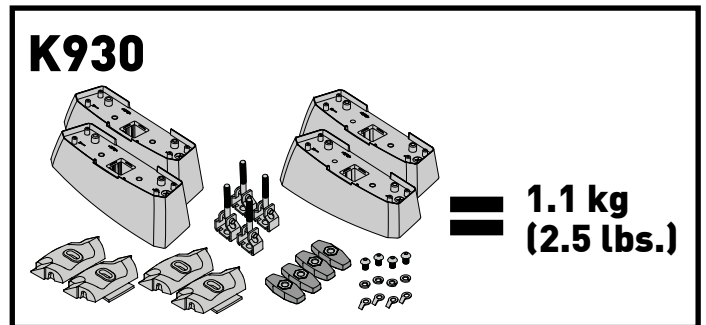

K930W

WHISPBAR™

MAX kgs (lbs)

		   
Model S , 5dr Hatch 12-+	EU	75 kgs (165 lbs)
Model S , 5dr Hatch 12-+	US	75 kgs (165 lbs)
Model S , 5dr Hatch 15-+	AU	75 kgs (165 lbs)

CONTENTS • CONTENU • CONTENIDO • INHALT • CONTENUTI

9

4X

10

HD/P

11

2X

16