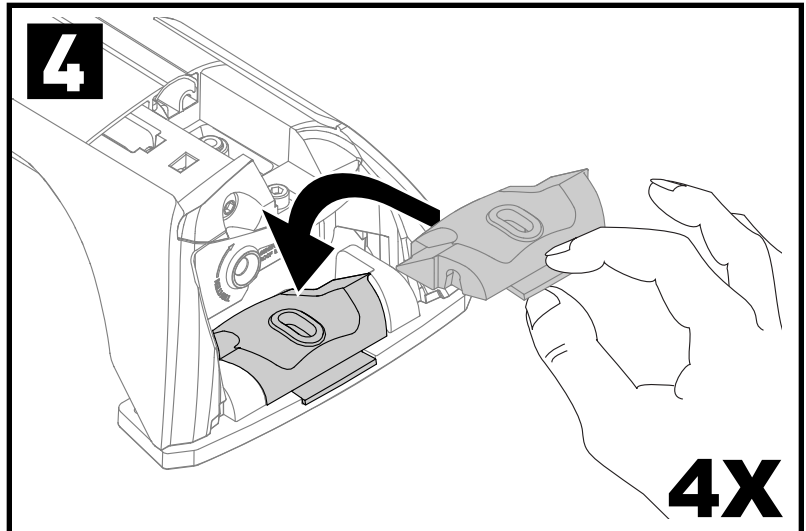

K930W

WHISPBAR™

MAX kgs (lbs)

		   
Model S , 5dr Hatch 12-+	EU	75 kgs (165 lbs)
Model S , 5dr Hatch 12-+	US	75 kgs (165 lbs)
Model S , 5dr Hatch 15-+	AU	75 kgs (165 lbs)

CONTENTS • CONTENU • CONTENIDO • INHALT • CONTENUTI