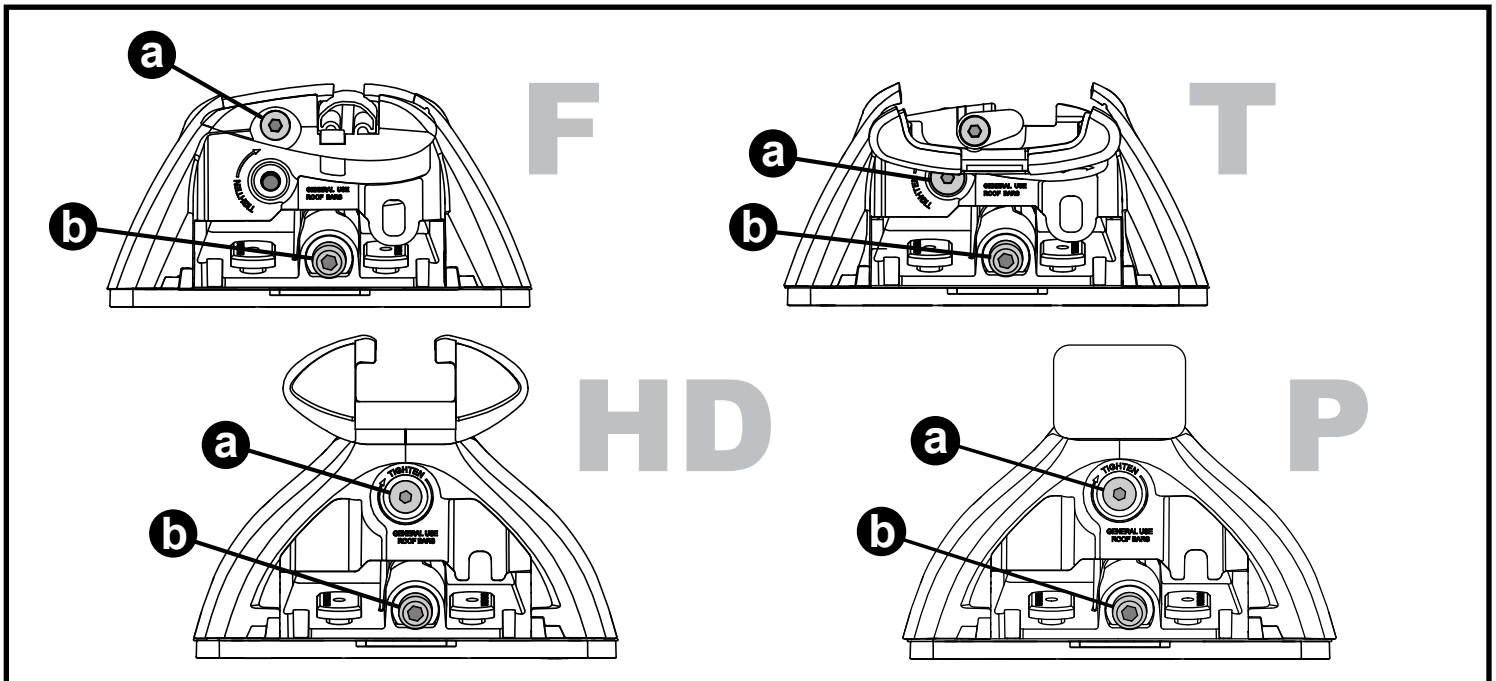

K930W

WHISPBAR™

MAX kgs (lbs)

		   
Model S , 5dr Hatch 12-+	EU	75 kgs (165 lbs)
Model S , 5dr Hatch 12-+	US	75 kgs (165 lbs)
Model S , 5dr Hatch 15-+	AU	75 kgs (165 lbs)

CONTENTS • CONTENU • CONTENIDO • INHALT • CONTENUTI

9

4X

10

HD/P

11

2X

16