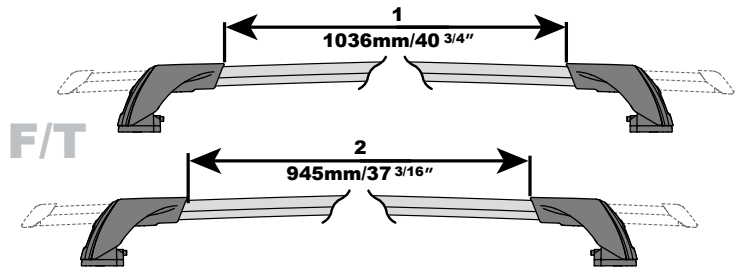

K930W

WHISPBAR™

MAX kgs (lbs)

		   
Model S , 5dr Hatch 12-+	EU	75 kgs (165 lbs)
Model S , 5dr Hatch 12-+	US	75 kgs (165 lbs)
Model S , 5dr Hatch 15-+	AU	75 kgs (165 lbs)

CONTENTS • CONTENU • CONTENIDO • INHALT • CONTENUTI

9

4X

10

HD/P

11

2X

16