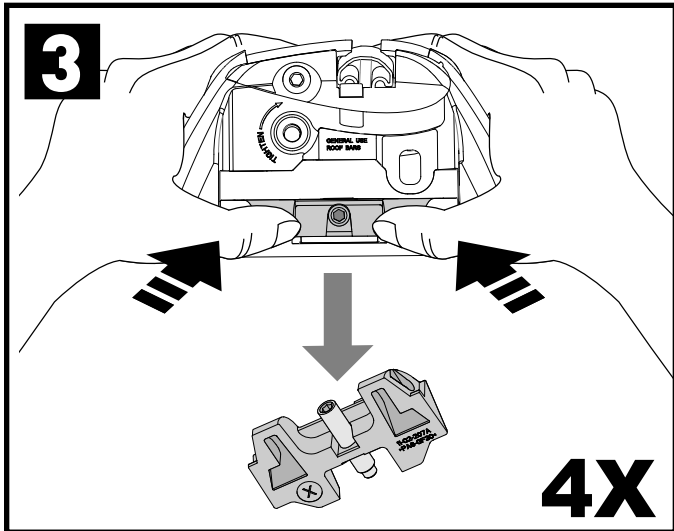

K930W

WHISPBAR™

MAX kgs (lbs)

		   
Model S , 5dr Hatch 12-+	EU	75 kgs (165 lbs)
Model S , 5dr Hatch 12-+	US	75 kgs (165 lbs)
Model S , 5dr Hatch 15-+	AU	75 kgs (165 lbs)

CONTENTS • CONTENU • CONTENIDO • INHALT • CONTENUTI

9

4X

10

HD/P

11

2X

16