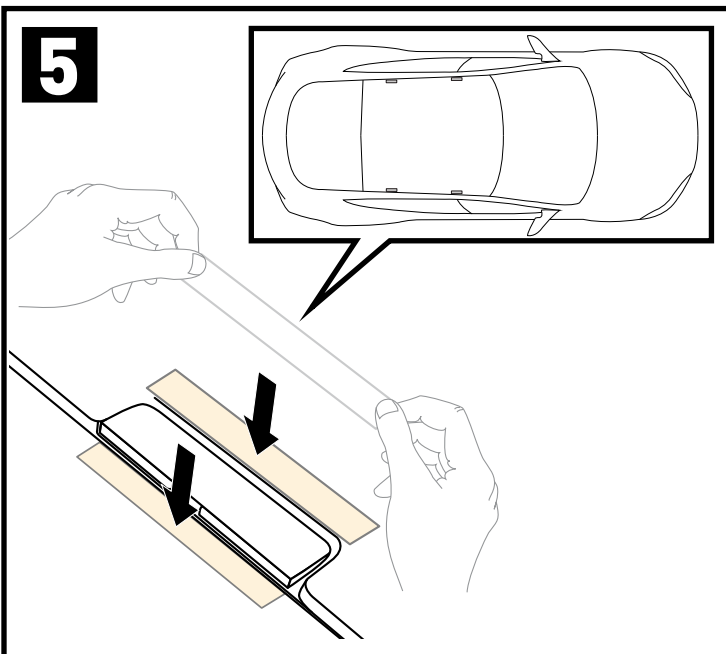

K930W

WHISPBAR™

MAX kgs (lbs)

		   
Model S , 5dr Hatch 12-+	EU	75 kgs (165 lbs)
Model S , 5dr Hatch 12-+	US	75 kgs (165 lbs)
Model S , 5dr Hatch 15-+	AU	75 kgs (165 lbs)

CONTENTS • CONTENU • CONTENIDO • INHALT • CONTENUTI