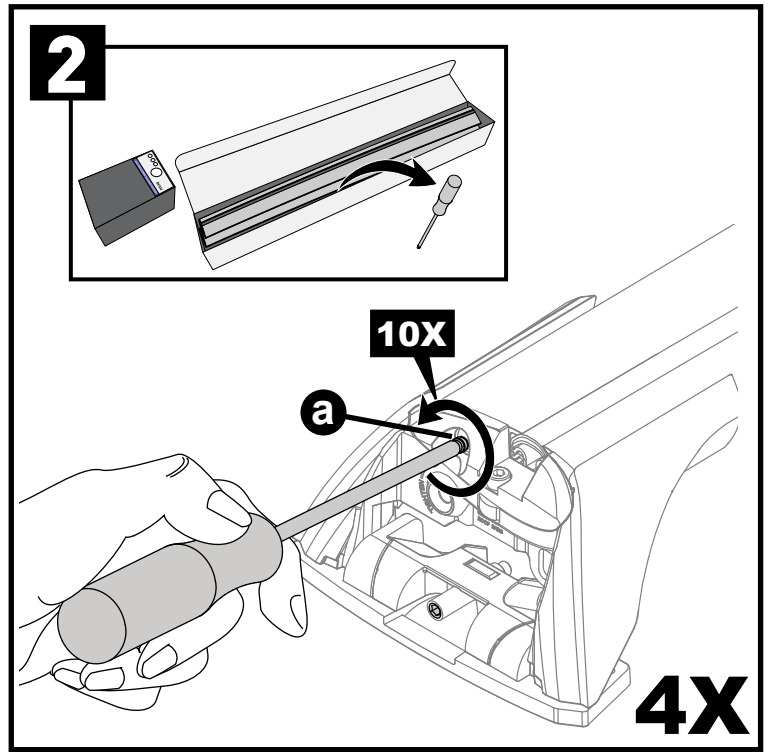

K930W

WHISPBAR™

MAX kgs (lbs)

		   
Model S , 5dr Hatch 12-+	EU	75 kgs (165 lbs)
Model S , 5dr Hatch 12-+	US	75 kgs (165 lbs)
Model S , 5dr Hatch 15-+	AU	75 kgs (165 lbs)

CONTENTS • CONTENU • CONTENIDO • INHALT • CONTENUTI