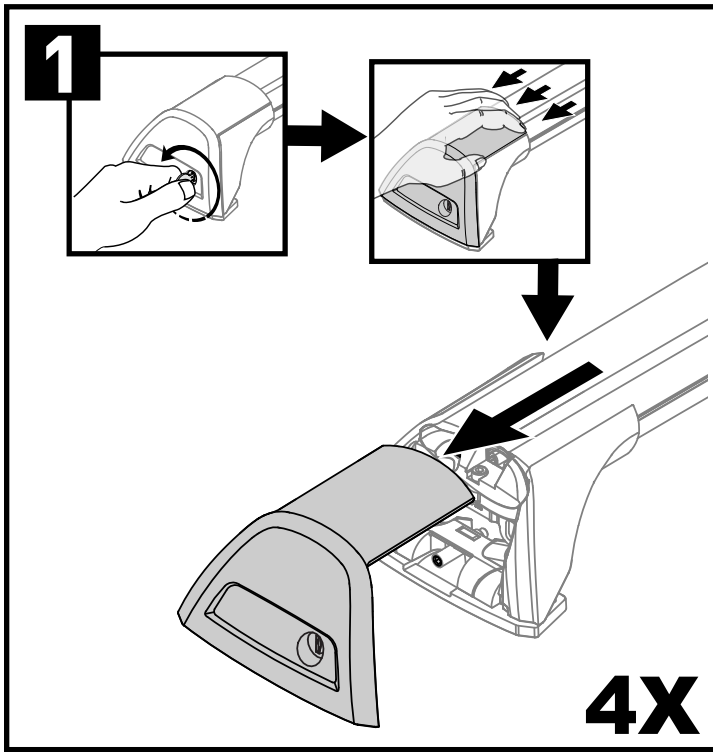

K930W

WHISPBAR™

MAX kgs (lbs)

		   
Model S , 5dr Hatch 12-+	EU	75 kgs (165 lbs)
Model S , 5dr Hatch 12-+	US	75 kgs (165 lbs)
Model S , 5dr Hatch 15-+	AU	75 kgs (165 lbs)

CONTENTS • CONTENU • CONTENIDO • INHALT • CONTENUTI