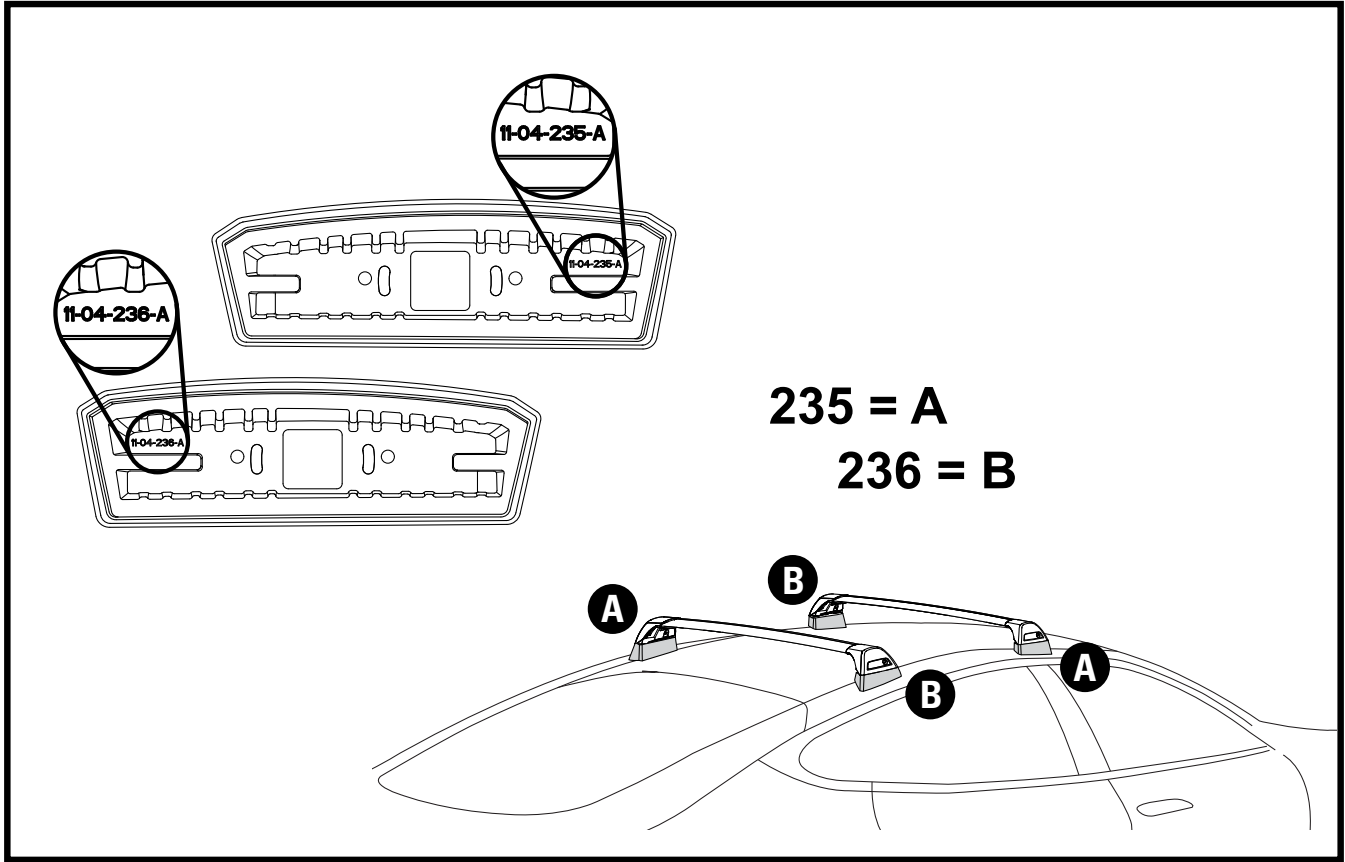

K930W

WHISPBAR™

MAX kgs (lbs)

		   
Model S , 5dr Hatch 12-+	EU	75 kgs (165 lbs)
Model S , 5dr Hatch 12-+	US	75 kgs (165 lbs)
Model S , 5dr Hatch 15-+	AU	75 kgs (165 lbs)

CONTENTS • CONTENU • CONTENIDO • INHALT • CONTENUTI

9

4X

10

HD/P

11

2X

16