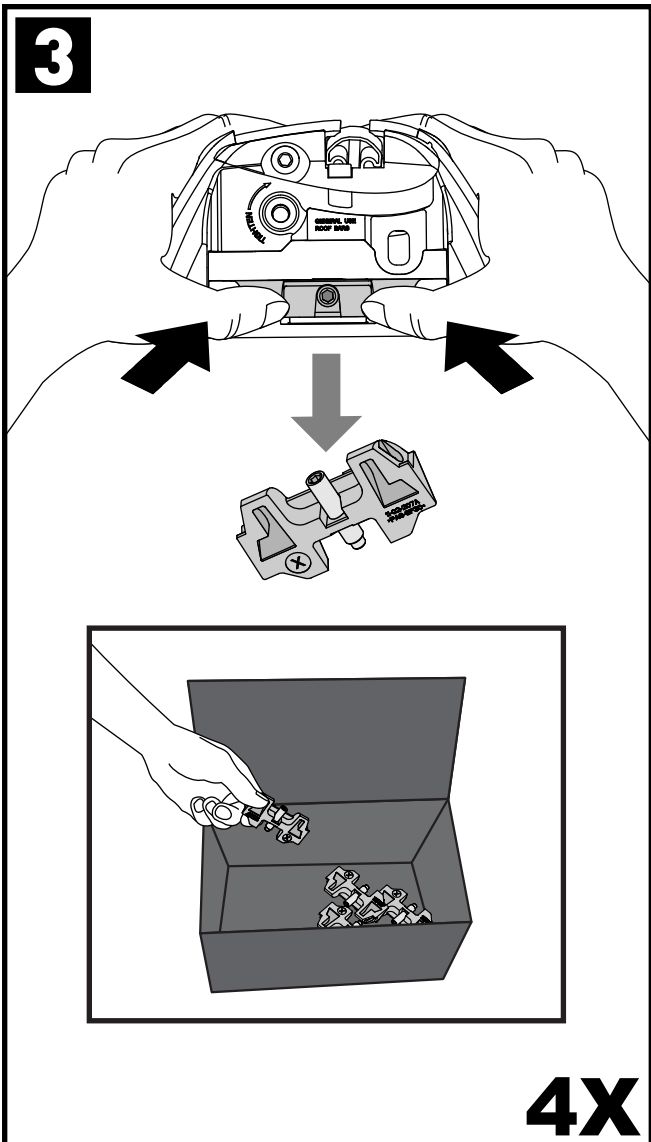

K903

Fitting Kit

MAX kg (lb)			
		   	
Kia Sorento, 5dr SUV 2015+	AU, NZ, EU, ZA, US		75 kg (165 lb)

CONTENTS • CONTENUTO • CONTENIDO • INHALT • CONTENUTI

Flush Bar (F)

Through Bar (T)

Heavy Duty Bar (HD)

Square Bar/P-Bar (P)

K903

1.1 kg (2.5 lbs.)

14

2X

15

4X

16

4X

17

4X

18

**3Nm
(27 in-lb)**

4X

19

F

T

HD

P

4X

20

21

4X

4X

K867	X 1	X 2
Kia Sorento	918mm/36^{3/8}"	875mm/34^{4/8}"