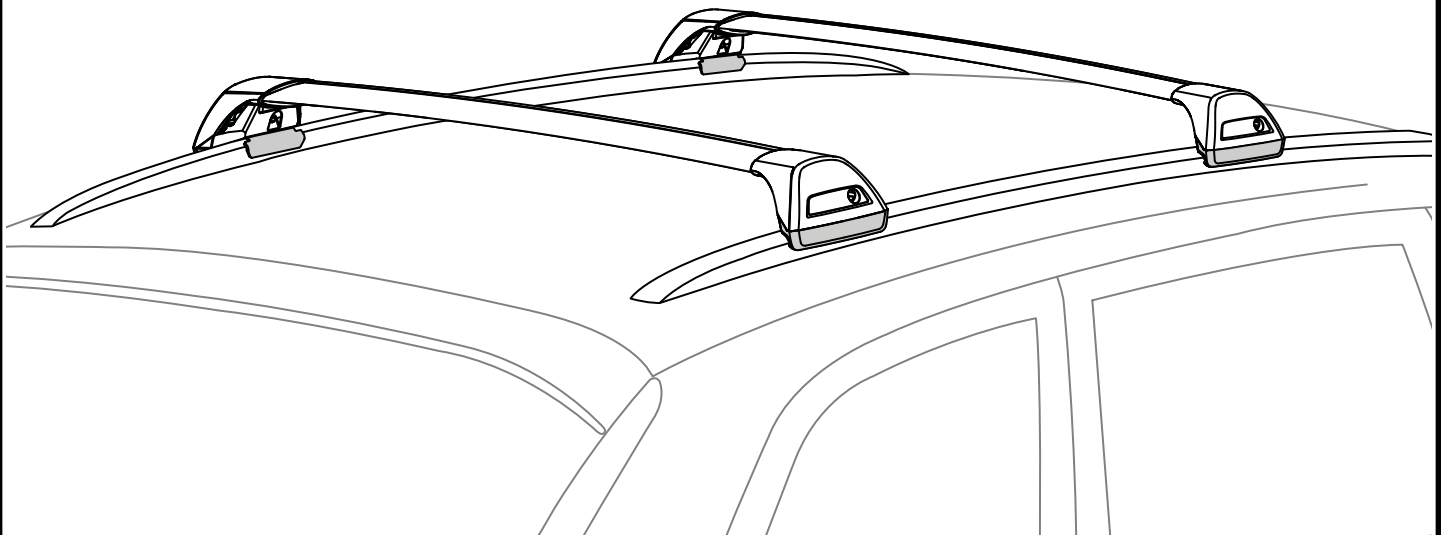

K903

Fitting Kit

MAX kg (lb)			
		   	
Kia Sorento, 5dr SUV 2015+	AU, NZ, EU, ZA, US		75 kg (165 lb)

CONTENTS • CONTENUTO • CONTENIDO • INHALT • CONTENUTI

Flush Bar (F)

Through Bar (T)

Heavy Duty Bar (HD)

Square Bar/P-Bar (P)

K903

1.1 kg (2.5 lbs.)

14

2X

15

4X

16

4X

HD

P

4X

20

21

4X

4X

K867	X 1	X 2
Kia Sorento	918mm/36^{3/8}"	875mm/34^{4/8}"