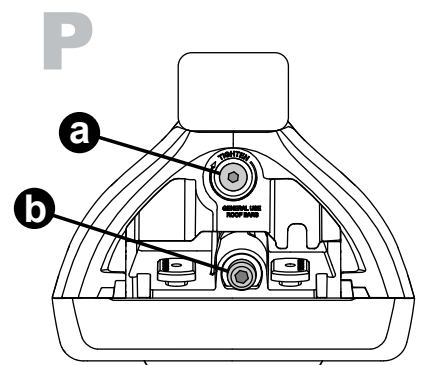

K903

Fitting Kit

MAX kg (lb)			
		   	
Kia Sorento, 5dr SUV 2015+	AU, NZ, EU, ZA, US		75 kg (165 lb)

CONTENTS • CONTENUTO • CONTENIDO • INHALT • CONTENUTI

Flush Bar (F)

Through Bar (T)

Heavy Duty Bar (HD)

Square Bar/P-Bar (P)

K903

1.1 kg (2.5 lbs.)

14

2X

15

4X

16

4X

17

4X

18

**3Nm
(27 in-lb)**

4X

19

F

T

HD

P

4X

20

21

4X

4X

K867	X 1	X 2
Kia Sorento	918mm/36^{3/8}"	875mm/34^{4/8}"