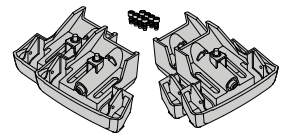

K903

Fitting Kit

MAX kg (lb)			
		   	
Kia Sorento, 5dr SUV 2015+	AU, NZ, EU, ZA, US		75 kg (165 lb)

CONTENTS • CONTENUTO • CONTENIDO • INHALT • CONTENUTI

Flush Bar (F)

Through Bar (T)

Heavy Duty Bar (HD)

Square Bar/P-Bar (P)

K903

1.1 kg (2.5 lbs.)

14

2X

15

4X

16

4X