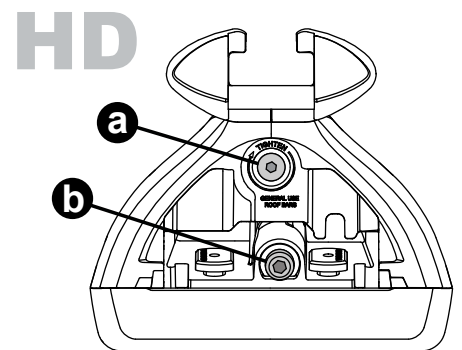

K903

Fitting Kit

MAX kg (lb)			
		   	
Kia Sorento, 5dr SUV 2015+	AU, NZ, EU, ZA, US		75 kg (165 lb)

CONTENTS • CONTENUTO • CONTENIDO • INHALT • CONTENUTI

Flush Bar (F)

Through Bar (T)

Heavy Duty Bar (HD)

Square Bar/P-Bar (P)

K903

1.1 kg (2.5 lbs.)

14

2X

15

4X

16

4X

17

4X

18

**3Nm
(27 in-lb)**

4X

19

F

T

HD

P

4X

20

21

4X

4X

K867	X 1	X 2
Kia Sorento	918mm/36^{3/8}"	875mm/34^{4/8}"