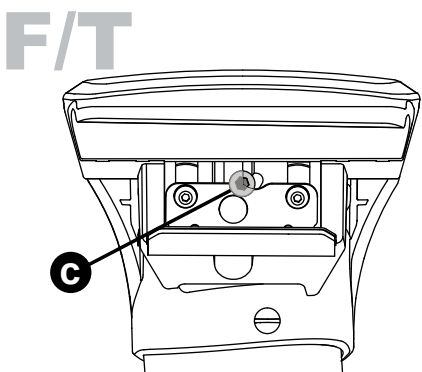

K903

Fitting Kit

MAX kg (lb)			
		   	
Kia Sorento, 5dr SUV 2015+	AU, NZ, EU, ZA, US		75 kg (165 lb)

CONTENTS • CONTENUTO • CONTENIDO • INHALT • CONTENUTI

Flush Bar (F)

Through Bar (T)

Heavy Duty Bar (HD)

Square Bar/P-Bar (P)

K903

1.1 kg (2.5 lbs.)

14

2X

15

4X

16

4X

17

4X

18

**3Nm
(27 in-lb)**

4X

19

F

T

HD

P

4X

20

21

4X

4X

K867	X 1	X 2
Kia Sorento	918mm/36^{3/8}"	875mm/34^{4/8}"