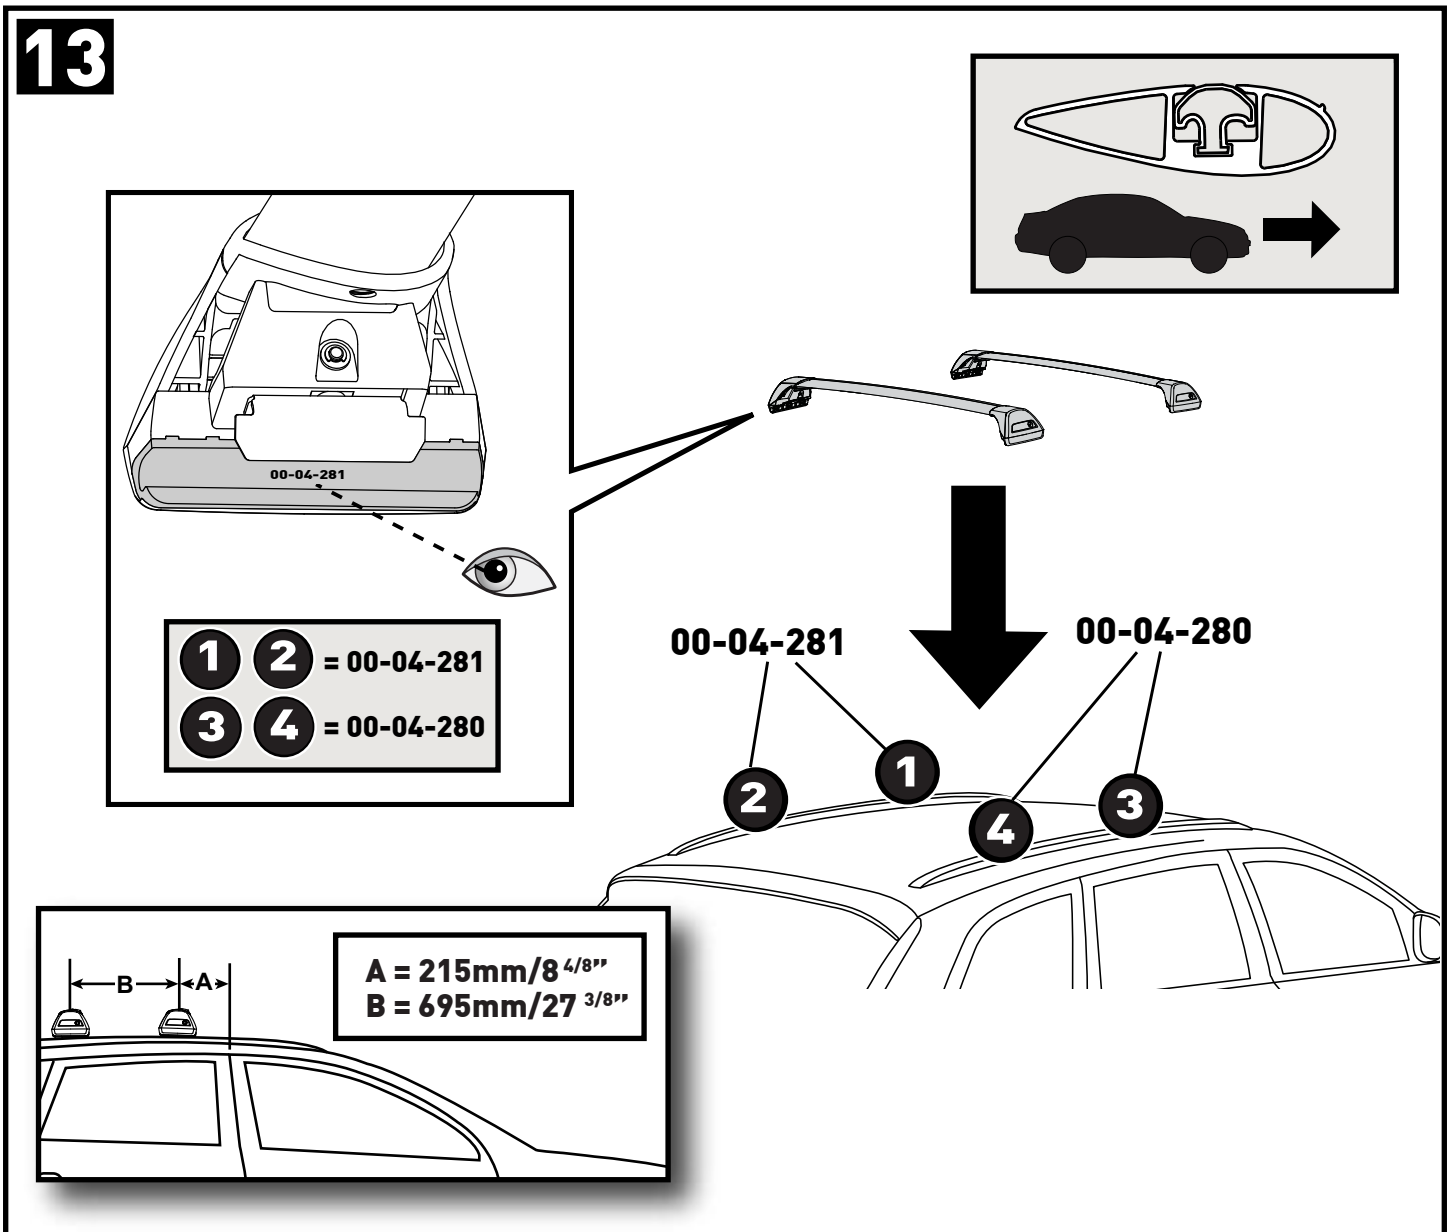

K903

Fitting Kit

MAX kg (lb)			
		   	
Kia Sorento, 5dr SUV 2015+	AU, NZ, EU, ZA, US		75 kg (165 lb)

CONTENTS • CONTENUTO • CONTENIDO • INHALT • CONTENUTI

Flush Bar (F)

Through Bar (T)

Heavy Duty Bar (HD)

Square Bar/P-Bar (P)

K903

1.1 kg (2.5 lbs.)

14

2X

15

4X

16

4X

17

4X

18

**3Nm
(27 in-lb)**

4X

19

F

T

HD

P

4X

20

21

4X

4X

K867	X 1	X 2
Kia Sorento	918mm/36^{3/8}"	875mm/34^{4/8}"