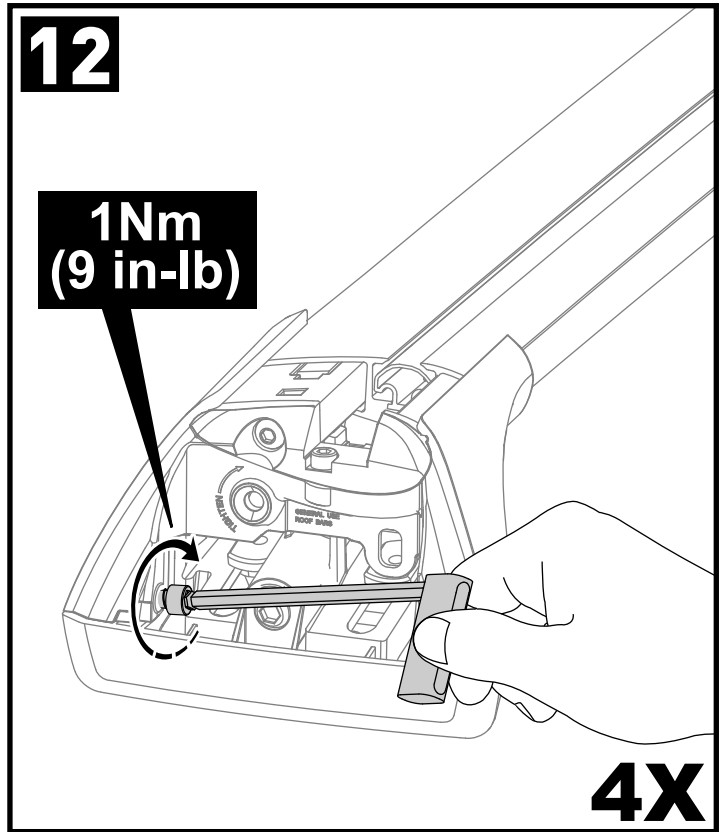

K903

Fitting Kit

MAX kg (lb)			
		   	
Kia Sorento, 5dr SUV 2015+	AU, NZ, EU, ZA, US		75 kg (165 lb)

CONTENTS • CONTENUTO • CONTENIDO • INHALT • CONTENUTI

Flush Bar (F)

Through Bar (T)

Heavy Duty Bar (HD)

Square Bar/P-Bar (P)

K903

1.1 kg (2.5 lbs.)

14

2X

15

4X

16

4X

17

4X

18

**3Nm
(27 in-lb)**

4X

19

F

T