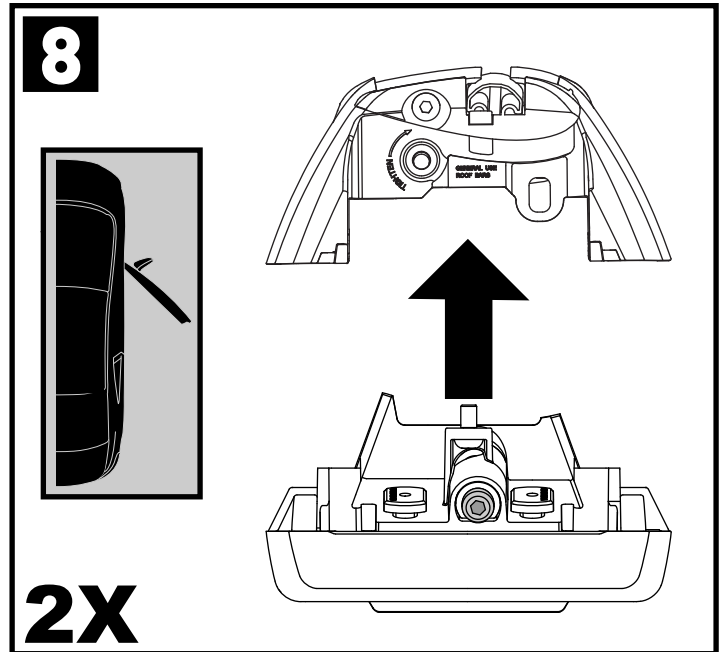

K903

Fitting Kit

MAX kg (lb)			
		   	
Kia Sorento, 5dr SUV 2015+	AU, NZ, EU, ZA, US		75 kg (165 lb)

CONTENTS • CONTENUTO • CONTENIDO • INHALT • CONTENUTI

Flush Bar (F)

Through Bar (T)

Heavy Duty Bar (HD)

Square Bar/P-Bar (P)

K903

1.1 kg (2.5 lbs.)

14

2X

15

4X

16

4X

17

4X

18

**3Nm
(27 in-lb)**

4X

19

F

T

HD

P

4X

20

21

4X

4X

K867	X 1	X 2
Kia Sorento	918mm/36^{3/8}"	875mm/34^{4/8}"