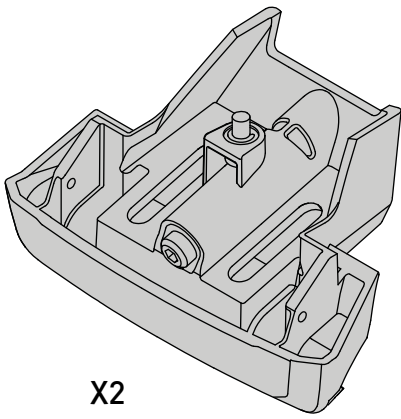

K903

Fitting Kit

MAX kg (lb)			
		   	
Kia Sorento, 5dr SUV 2015+	AU, NZ, EU, ZA, US		75 kg (165 lb)

CONTENTS • CONTENUTO • CONTENIDO • INHALT • CONTENUTI

Flush Bar (F)

Through Bar (T)

Heavy Duty Bar (HD)

Square Bar/P-Bar (P)

K903

1.1 kg (2.5 lbs.)

14

2X

15

4X

16

4X

17

4X

18

**3Nm
(27 in-lb)**

4X

19

F

T

HD

P

4X

20

21

4X

4X

K867	X 1	X 2
Kia Sorento	918mm/36^{3/8}"	875mm/34^{4/8}"