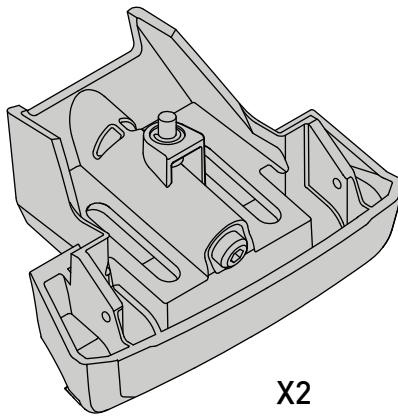

K903

Fitting Kit

MAX kg (lb)			
		   	
Kia Sorento, 5dr SUV 2015+	AU, NZ, EU, ZA, US		75 kg (165 lb)

CONTENTS • CONTENUTO • CONTENIDO • INHALT • CONTENUTI

Flush Bar (F)

Through Bar (T)

Heavy Duty Bar (HD)

Square Bar/P-Bar (P)

K903

1.1 kg (2.5 lbs.)

14

2X

15

4X

16

4X

17

4X

18

**3Nm
(27 in-lb)**

4X

19

F

T

HD

P

4X

20

21

4X

4X

K867	X 1	X 2
Kia Sorento	918mm/36^{3/8}"	875mm/34^{4/8}"