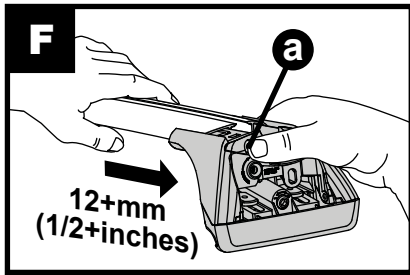

K903

Fitting Kit

MAX kg (lb)			
		   	
Kia Sorento, 5dr SUV 2015+	AU, NZ, EU, ZA, US		75 kg (165 lb)

CONTENTS • CONTENUTO • CONTENIDO • INHALT • CONTENUTI

Flush Bar (F)

Through Bar (T)

Heavy Duty Bar (HD)

Square Bar/P-Bar (P)

K903

1.1 kg (2.5 lbs.)

14

2X

15

4X

16

4X

17

4X

18

**3Nm
(27 in-lb)**

4X

19

F

T