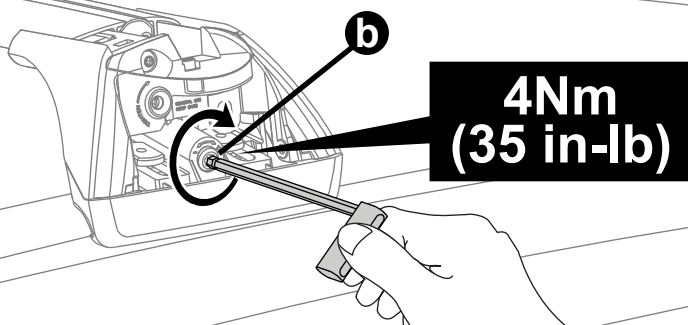

K903

Fitting Kit

MAX kg (lb)			
		   	
Kia Sorento, 5dr SUV 2015+	AU, NZ, EU, ZA, US		75 kg (165 lb)

CONTENTS • CONTENUTO • CONTENIDO • INHALT • CONTENUTI

Flush Bar (F)

Through Bar (T)

Heavy Duty Bar (HD)

Square Bar/P-Bar (P)

K903

1.1 kg (2.5 lbs.)

14

2X

15

4X

16

4X

17

4X

18

**3Nm
(27 in-lb)**

4X

19

F

T