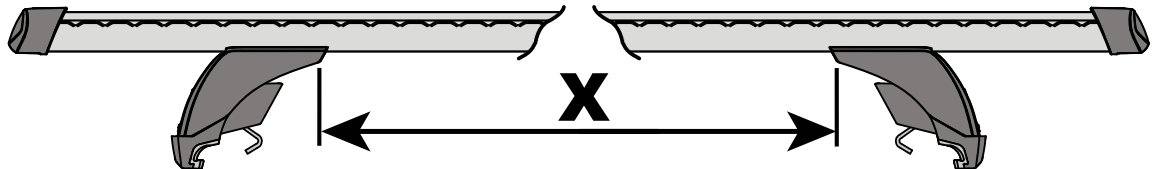

K867	X 1	X 2
Kia Sorento	918mm/36^{3/8}"	875mm/34^{4/8}"

F

T

HD

P

**Record Height Here.
Noter la hauteur ici.
Escriba aquí la altura.
Hier Größe eintragen.
Annotate qui l'altezza.**