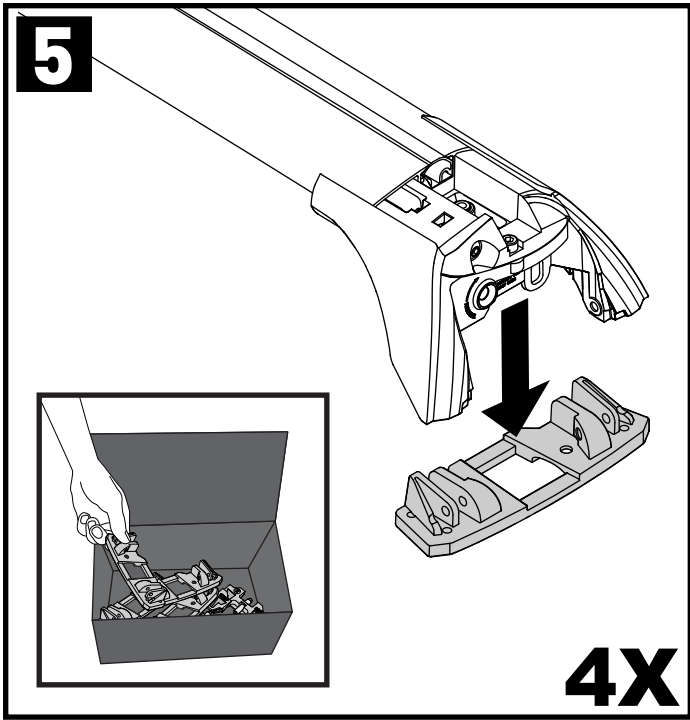

K903

Fitting Kit

MAX kg (lb)			
		   	
Kia Sorento, 5dr SUV 2015+	AU, NZ, EU, ZA, US		75 kg (165 lb)

CONTENTS • CONTENUTO • CONTENIDO • INHALT • CONTENUTI

Flush Bar (F)

Through Bar (T)

Heavy Duty Bar (HD)

Square Bar/P-Bar (P)

K903

1.1 kg (2.5 lbs.)

14

2X

15

4X

16

4X

17

4X

18

**3Nm
(27 in-lb)**

4X

19

F

T

HD

P

4X

20

21

4X

4X

K867	X 1	X 2
Kia Sorento	918mm/36^{3/8}"	875mm/34^{4/8}"