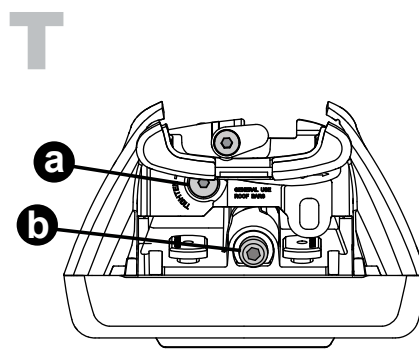

K903

Fitting Kit

MAX kg (lb)			
		   	
Kia Sorento, 5dr SUV 2015+	AU, NZ, EU, ZA, US		75 kg (165 lb)

CONTENTS • CONTENUTO • CONTENIDO • INHALT • CONTENUTI

Flush Bar (F)

Through Bar (T)

Heavy Duty Bar (HD)

Square Bar/P-Bar (P)

K903

1.1 kg (2.5 lbs.)

14

2X

15

4X

16

4X

17

4X

18

**3Nm
(27 in-lb)**

4X

19

F

T

HD

P

4X

20

21

4X

4X

K867	X 1	X 2
Kia Sorento	918mm/36^{3/8}"	875mm/34^{4/8}"