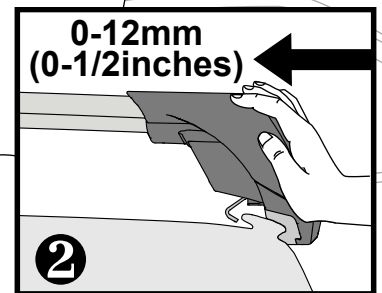

K903

Fitting Kit

MAX kg (lb)			
		   	
Kia Sorento, 5dr SUV 2015+	AU, NZ, EU, ZA, US		75 kg (165 lb)

CONTENTS • CONTENUTO • CONTENIDO • INHALT • CONTENUTI

Flush Bar (F)

Through Bar (T)

Heavy Duty Bar (HD)

Square Bar/P-Bar (P)

K903

1.1 kg (2.5 lbs.)

14

2X

15

4X

16

4X

17

4X

18

**3Nm
(27 in-lb)**

4X

19

F

T