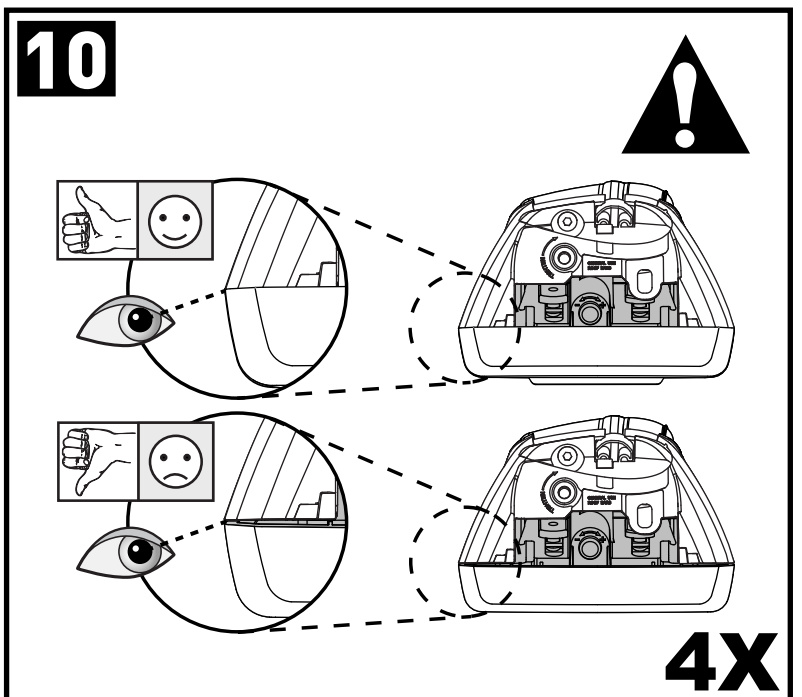

K903

Fitting Kit

MAX kg (lb)			
		   	
Kia Sorento, 5dr SUV 2015+	AU, NZ, EU, ZA, US		75 kg (165 lb)

CONTENTS • CONTENUTO • CONTENIDO • INHALT • CONTENUTI

Flush Bar (F)

Through Bar (T)

Heavy Duty Bar (HD)

Square Bar/P-Bar (P)

K903

1.1 kg (2.5 lbs.)

14

2X

15

4X

16

4X

17

4X

18

**3Nm
(27 in-lb)**

4X

19

F

T

HD

P

4X

20

21

4X

4X

K867	X 1	X 2
Kia Sorento	918mm/36^{3/8}"	875mm/34^{4/8}"