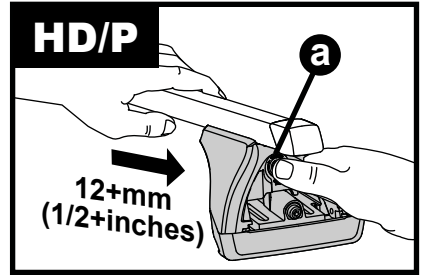

K903

Fitting Kit

MAX kg (lb)			
		   	
Kia Sorento, 5dr SUV 2015+	AU, NZ, EU, ZA, US		75 kg (165 lb)

CONTENTS • CONTENUTO • CONTENIDO • INHALT • CONTENUTI

Flush Bar (F)

Through Bar (T)

Heavy Duty Bar (HD)

Square Bar/P-Bar (P)

K903

1.1 kg (2.5 lbs.)

14

2X

15

4X

16

4X

17

4X

18

**3Nm
(27 in-lb)**

4X

19

F

T