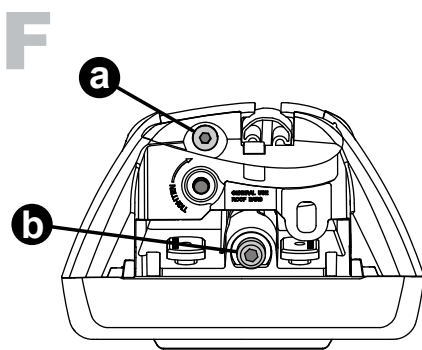

K903

Fitting Kit

MAX kg (lb)			
		   	
Kia Sorento, 5dr SUV 2015+	AU, NZ, EU, ZA, US		75 kg (165 lb)

CONTENTS • CONTENUTO • CONTENIDO • INHALT • CONTENUTI

Flush Bar (F)

Through Bar (T)

Heavy Duty Bar (HD)

Square Bar/P-Bar (P)

K903

1.1 kg (2.5 lbs.)

14

2X

15

4X

16

4X

17

4X

18

**3Nm
(27 in-lb)**

4X

19

F

T

HD

P

4X

20

21

4X

4X

K867	X 1	X 2
Kia Sorento	918mm/36^{3/8}"	875mm/34^{4/8}"