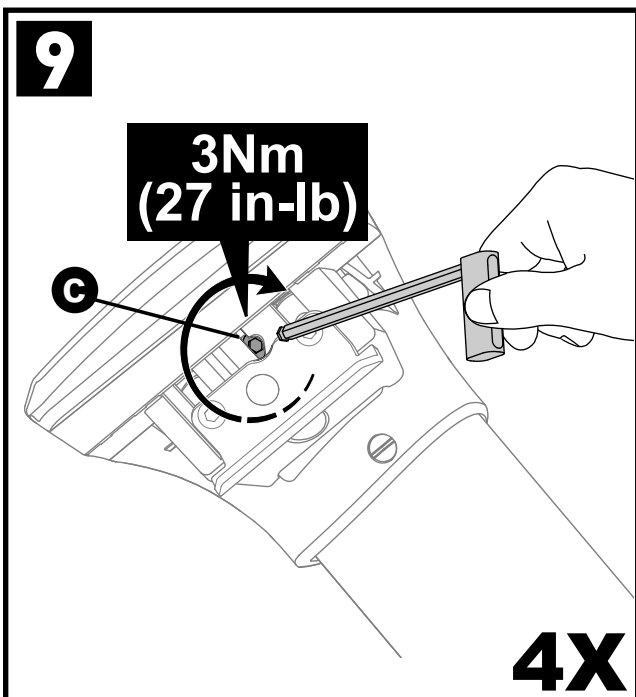

K903

Fitting Kit

MAX kg (lb)			
		   	
Kia Sorento, 5dr SUV 2015+	AU, NZ, EU, ZA, US		75 kg (165 lb)

CONTENTS • CONTENUTO • CONTENIDO • INHALT • CONTENUTI

Flush Bar (F)

Through Bar (T)

Heavy Duty Bar (HD)

Square Bar/P-Bar (P)

K903

1.1 kg (2.5 lbs.)

14

2X

15

4X

16

4X

17

4X

18

**3Nm
(27 in-lb)**

4X

19

F

T

HD

P

4X

20

21

4X

4X

K867	X 1	X 2
Kia Sorento	918mm/36^{3/8}"	875mm/34^{4/8}"