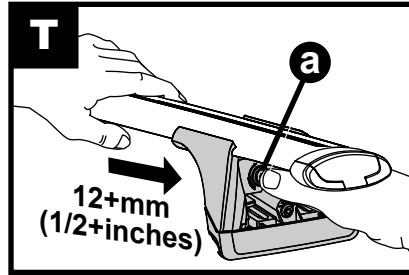

K903

Fitting Kit

MAX kg (lb)			
		   	
Kia Sorento, 5dr SUV 2015+	AU, NZ, EU, ZA, US		75 kg (165 lb)

CONTENTS • CONTENUTO • CONTENIDO • INHALT • CONTENUTI

Flush Bar (F)

Through Bar (T)

Heavy Duty Bar (HD)

Square Bar/P-Bar (P)

K903

1.1 kg (2.5 lbs.)

14

2X

15

4X

16

4X

17

4X

18

**3Nm
(27 in-lb)**

4X

19

F

T