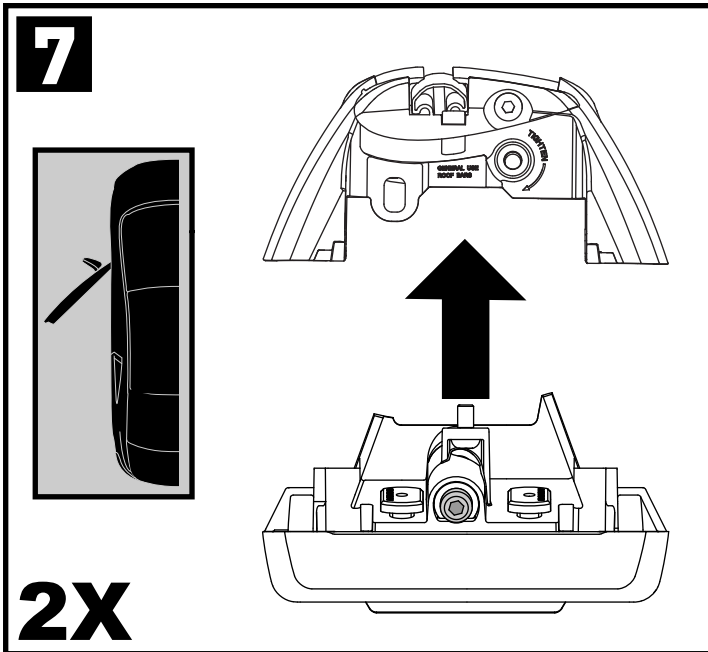

K903

Fitting Kit

MAX kg (lb)			
		   	
Kia Sorento, 5dr SUV 2015+	AU, NZ, EU, ZA, US		75 kg (165 lb)

CONTENTS • CONTENUTO • CONTENIDO • INHALT • CONTENUTI

Flush Bar (F)

Through Bar (T)

Heavy Duty Bar (HD)

Square Bar/P-Bar (P)

K903

1.1 kg (2.5 lbs.)

14

2X

15

4X

16

4X

17

4X

18

**3Nm
(27 in-lb)**

4X

19

F

T

HD

P

4X

20

21

4X

4X

K867	X 1	X 2
Kia Sorento	918mm/36^{3/8}"	875mm/34^{4/8}"