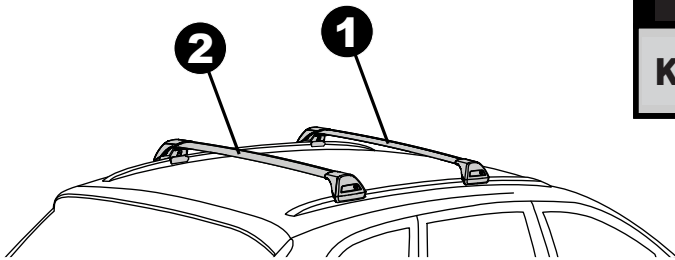

HD

P

4X

20

21

4X

4X

K867	X 1	X 2
Kia Sorento	918mm/36^{3/8}"	875mm/34^{4/8}"