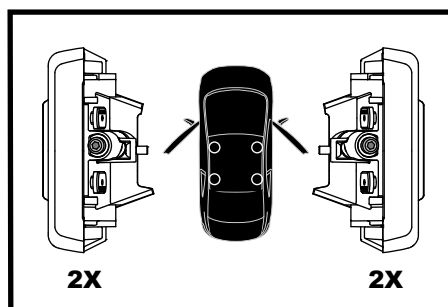

K903

Fitting Kit

MAX kg (lb)			
		   	
Kia Sorento, 5dr SUV 2015+	AU, NZ, EU, ZA, US		75 kg (165 lb)

CONTENTS • CONTENUTO • CONTENIDO • INHALT • CONTENUTI

Flush Bar (F)

Through Bar (T)

Heavy Duty Bar (HD)

Square Bar/P-Bar (P)

K903

1.1 kg (2.5 lbs.)

14

2X

15

4X

16

4X

17

4X

18

**3Nm
(27 in-lb)**

4X

19

F

T