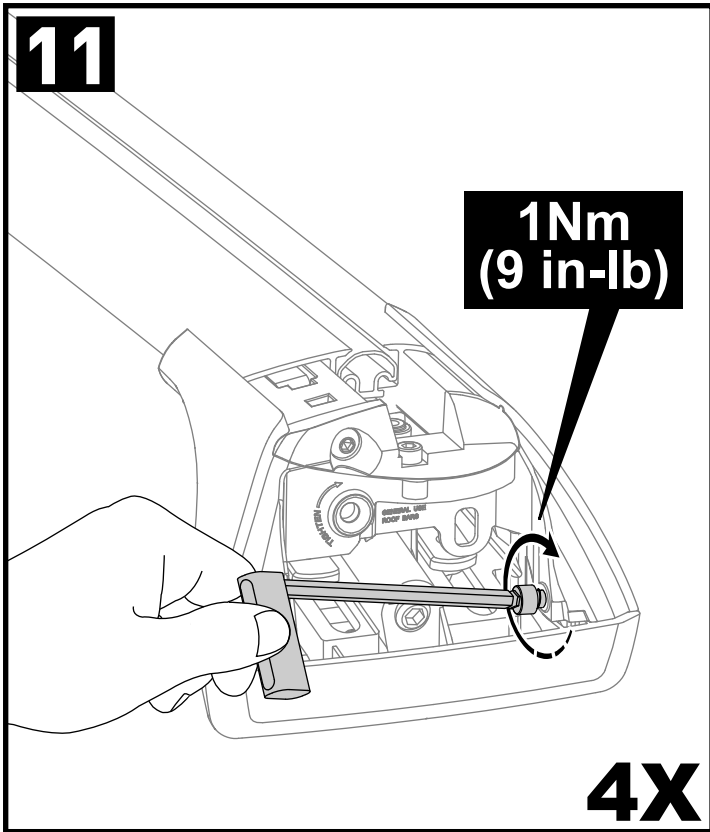

K903

Fitting Kit

MAX kg (lb)			
		   	
Kia Sorento, 5dr SUV 2015+	AU, NZ, EU, ZA, US		75 kg (165 lb)

CONTENTS • CONTENUTO • CONTENIDO • INHALT • CONTENUTI

Flush Bar (F)

Through Bar (T)

Heavy Duty Bar (HD)

Square Bar/P-Bar (P)

K903

1.1 kg (2.5 lbs.)

14

2X

15

4X

16

4X

17

4X

18

**3Nm
(27 in-lb)**

4X

19

F

T