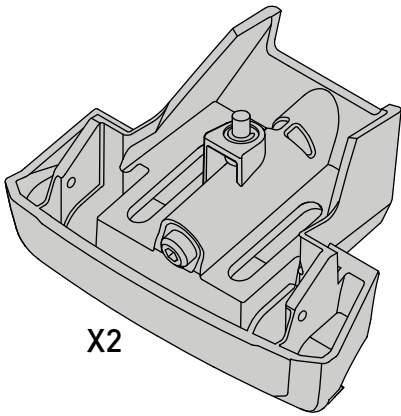

K813

Fitting Kit

MAX kg (lb)					
					
Kia Soul 5dr Hatch 2014+	NZ,AU,EU,US	75 kg (165 lb)			

CONTENTS • CONTENUTO • CONTENIDO • INHALT • CONTENUTI

X2

X2

X1

X8

Flush Bar (F)

Through Bar (T)

Heavy Duty Bar (HD)

Square Bar/P-Bar (P)

K813

1.1 kg (2.5 lbs.)

13

1 2 = 00-04-281

3 4 = 00-04-280

	-A	B
Soul	120mm/4 3/4"	680mm/26 3/4"

14

2X

15

16

17

18

20

21

4X

4X

K813	X 1	X 2
Soul	905mm/35 5/8"	895mm/35 1/4"

F

T

HD