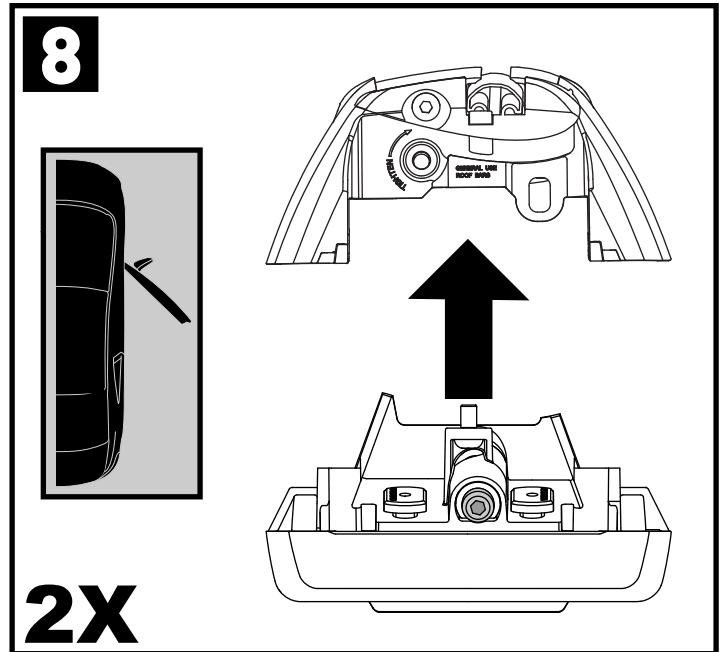

Flush Bar (F)

Through Bar (T)

Heavy Duty Bar (HD)

Square Bar/P-Bar (P)

K813

1.1 kg (2.5 lbs.)

13

1 2 = 00-04-281

3 4 = 00-04-280

	-A	B
Soul	120mm/4 3/4"	680mm/26 3/4"

14

2X

15

16

17

18