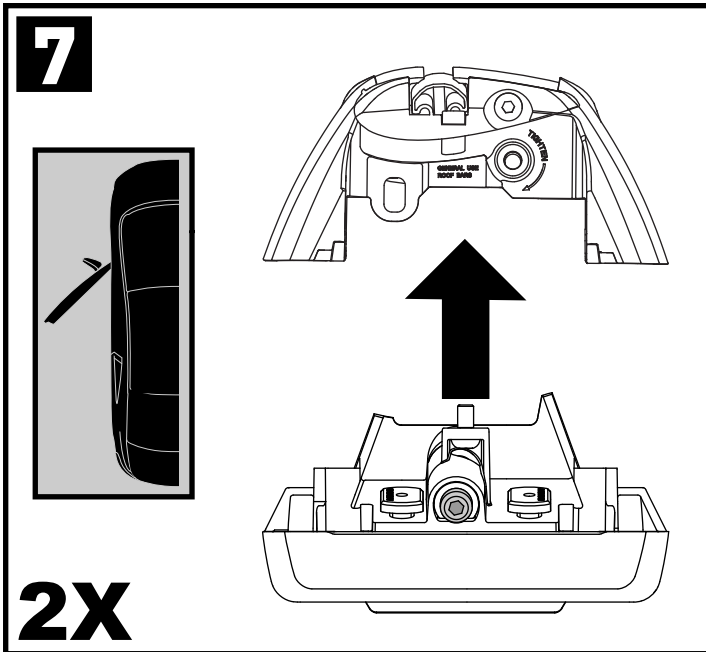

K813

Fitting Kit

MAX kg (lb)					
					
Kia Soul 5dr Hatch 2014+	NZ,AU,EU,US	75 kg (165 lb)			

CONTENTS • CONTENUTO • CONTENIDO • INHALT • CONTENUTI

X2

X2

X1

X8

Flush Bar (F)

Through Bar (T)

Heavy Duty Bar (HD)

Square Bar/P-Bar (P)

K813

1.1 kg (2.5 lbs.)

13

1 2 = 00-04-281

3 4 = 00-04-280

	-A	B
Soul	120mm/4 3/4"	680mm/26 3/4"

14

2X

15

16

17

18

20

21

4X

4X

K813	X 1	X 2
Soul	905mm/35 5/8"	895mm/35 1/4"

F

T

HD