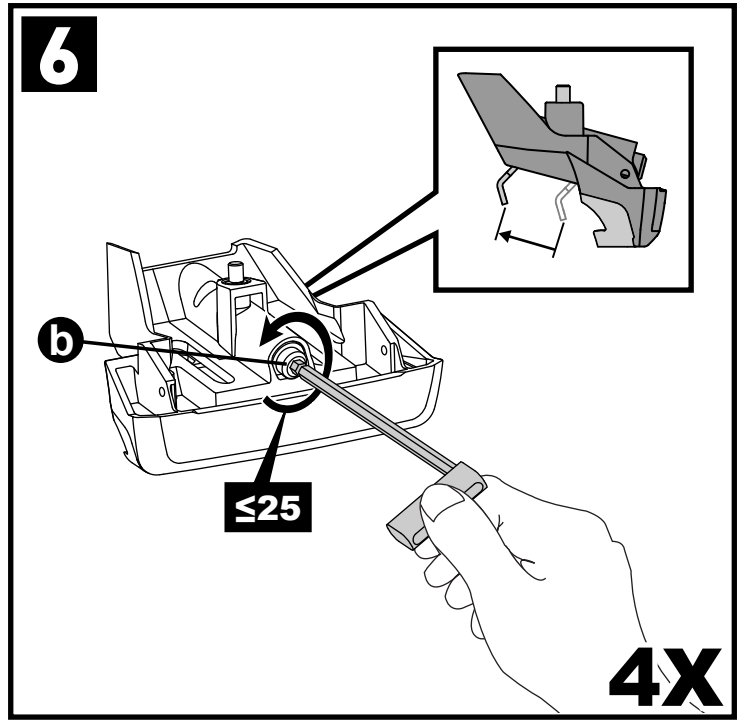

Flush Bar (F)

Through Bar (T)

Heavy Duty Bar (HD)

Square Bar/P-Bar (P)

K813

1.1 kg (2.5 lbs.)

13

1 2 = 00-04-281