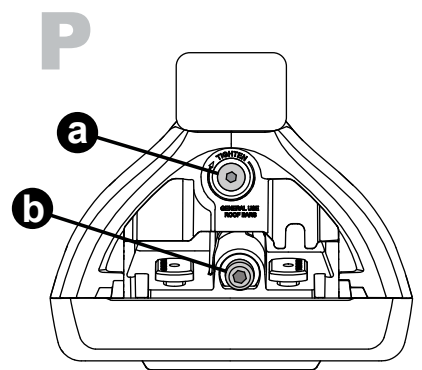

Flush Bar (F)

Through Bar (T)

Heavy Duty Bar (HD)

Square Bar/P-Bar (P)

K813

1.1 kg (2.5 lbs.)

13

1 2 = 00-04-281

3 4 = 00-04-280

	-A	B
Soul	120mm/4 3/4"	680mm/26 3/4"

14

2X

15

16

17

18

20

21

4X

4X

K813	X 1	X 2
Soul	905mm/35 5/8"	895mm/35 1/4"

F

T

HD