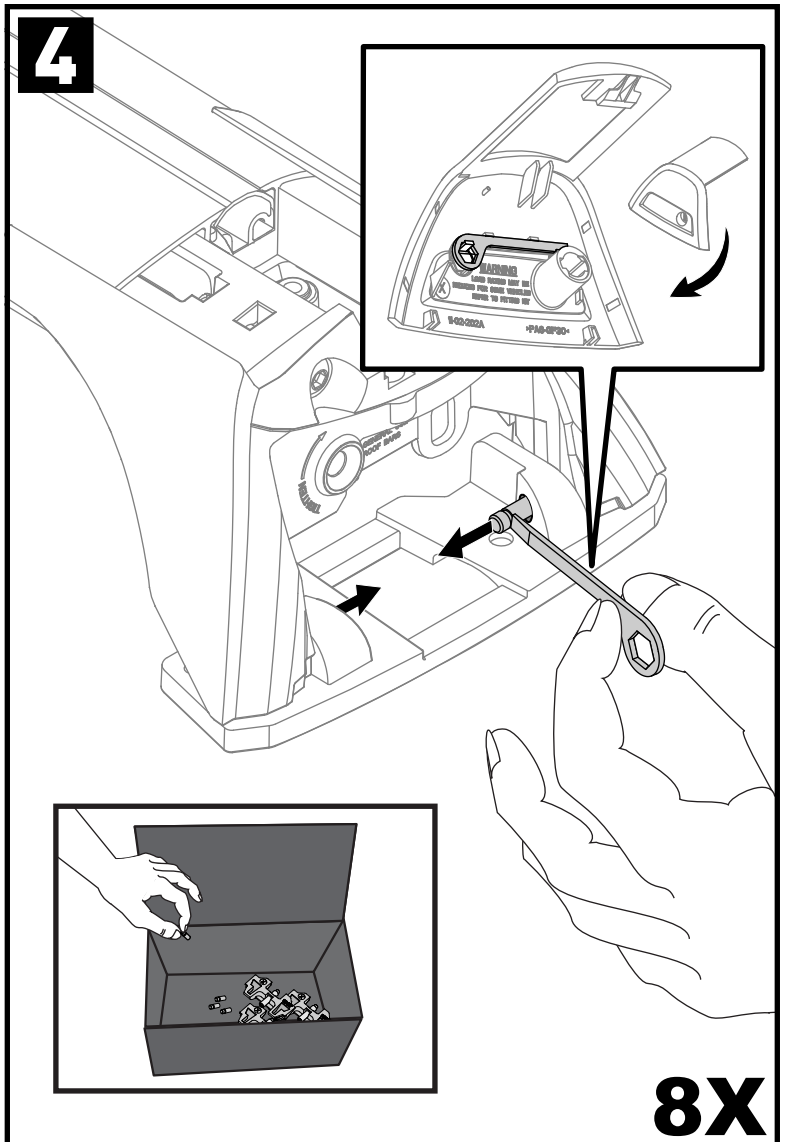

Flush Bar (F)

Through Bar (T)

Heavy Duty Bar (HD)

Square Bar/P-Bar (P)

K813

1.1 kg (2.5 lbs.)

13

1 2 = 00-04-281