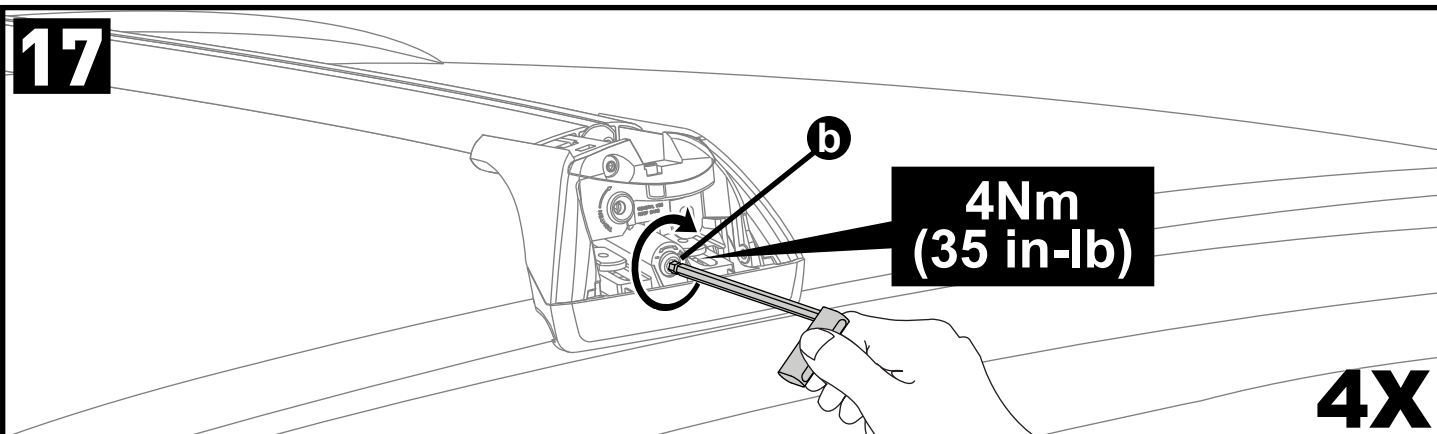

Flush Bar (F)

Through Bar (T)

Heavy Duty Bar (HD)

Square Bar/P-Bar (P)

K813

1.1 kg (2.5 lbs.)

13

1 2 = 00-04-281

3 4 = 00-04-280

	-A	B
Soul	120mm/4 3/4"	680mm/26 3/4"

14

2X

15

16

17

18

20

21

4X

4X

K813	X 1	X 2
Soul	905mm/35 5/8"	895mm/35 1/4"

F

T

HD