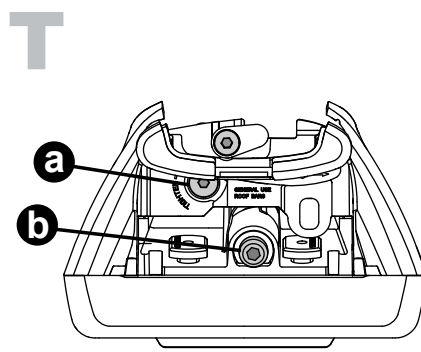

Flush Bar (F)

Through Bar (T)

Heavy Duty Bar (HD)

Square Bar/P-Bar (P)

K813

1.1 kg (2.5 lbs.)

13

1 2 = 00-04-281

3 4 = 00-04-280

	-A	B
Soul	120mm/4 3/4"	680mm/26 3/4"

14

2X

15

16

17

18