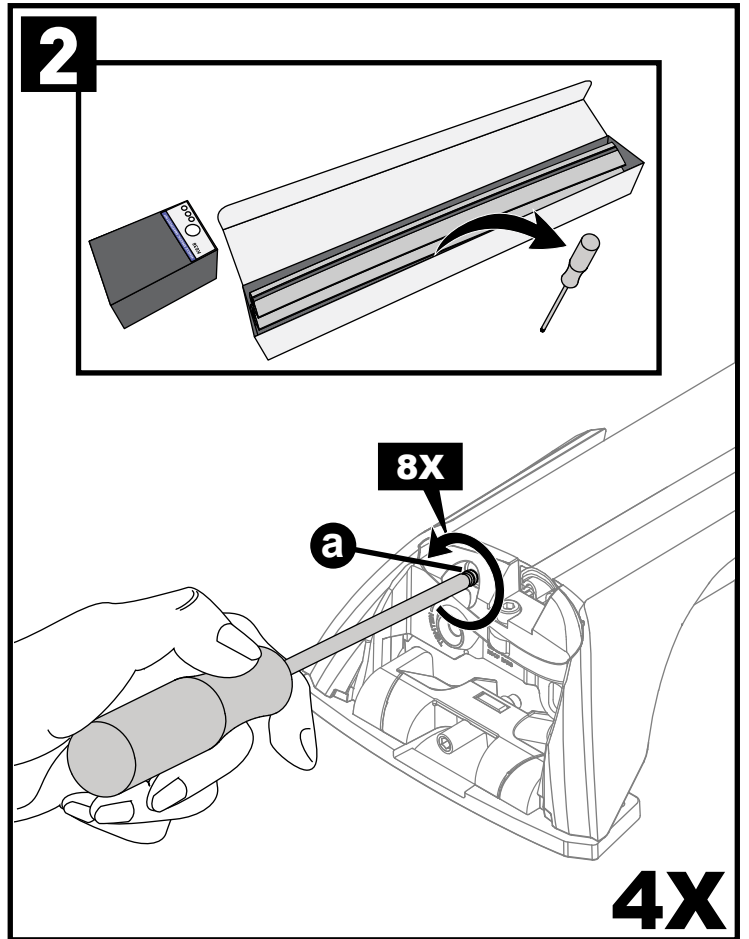

Flush Bar (F)

Through Bar (T)

Heavy Duty Bar (HD)

Square Bar/P-Bar (P)

K813

1.1 kg (2.5 lbs.)

13

1 2 = 00-04-281