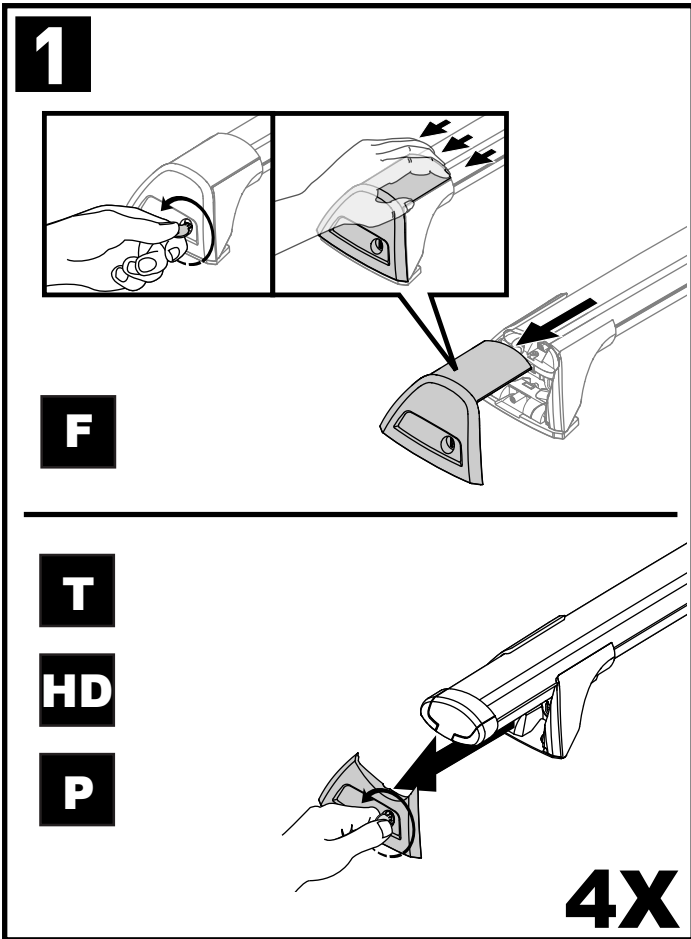

Flush Bar (F)

Through Bar (T)

Heavy Duty Bar (HD)

Square Bar/P-Bar (P)

K813

1.1 kg (2.5 lbs.)

13

1 2 = 00-04-281