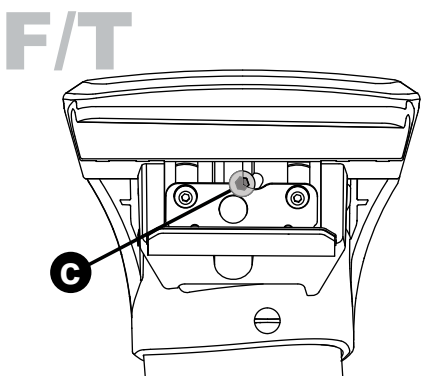

Flush Bar (F)

Through Bar (T)

Heavy Duty Bar (HD)

Square Bar/P-Bar (P)

K813

1.1 kg (2.5 lbs.)

13

1 2 = 00-04-281

3 4 = 00-04-280

	-A	B
Soul	120mm/4 3/4"	680mm/26 3/4"

14

2X

15

16

17

18