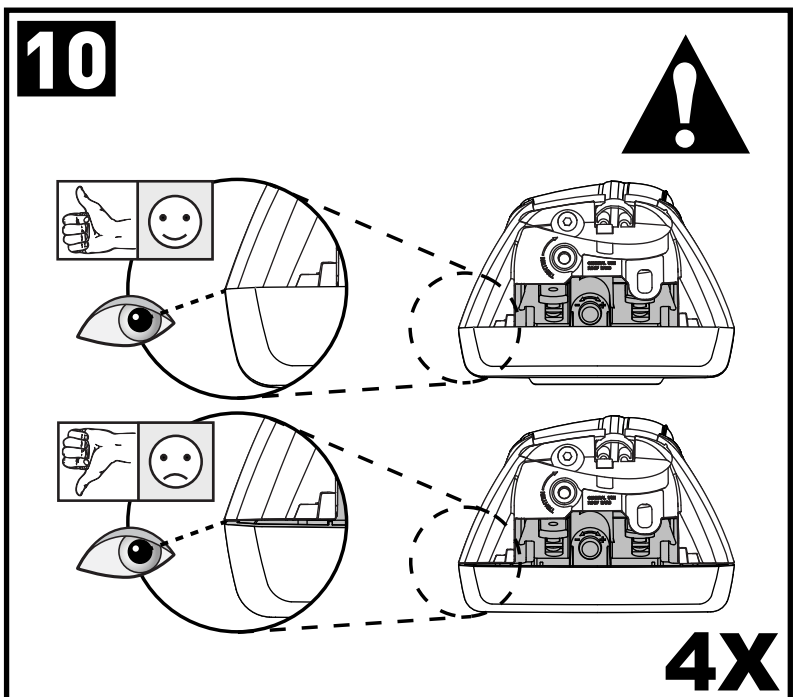

Flush Bar (F)

Through Bar (T)

Heavy Duty Bar (HD)

Square Bar/P-Bar (P)

K813

1.1 kg (2.5 lbs.)

13

1 2 = 00-04-281

3 4 = 00-04-280

	-A	B
Soul	120mm/4 3/4"	680mm/26 3/4"

14

2X

15

16

17

18