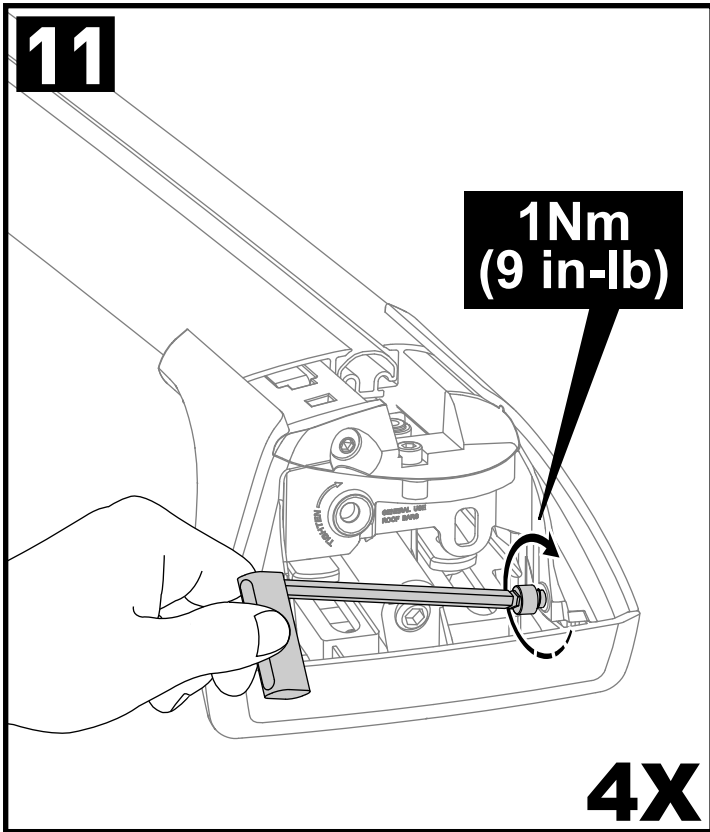

Flush Bar (F)

Through Bar (T)

Heavy Duty Bar (HD)

Square Bar/P-Bar (P)

K813

1.1 kg (2.5 lbs.)

13

1 2 = 00-04-281

3 4 = 00-04-280

	-A	B
Soul	120mm/4 3/4"	680mm/26 3/4"

14

2X

15

16

17

18