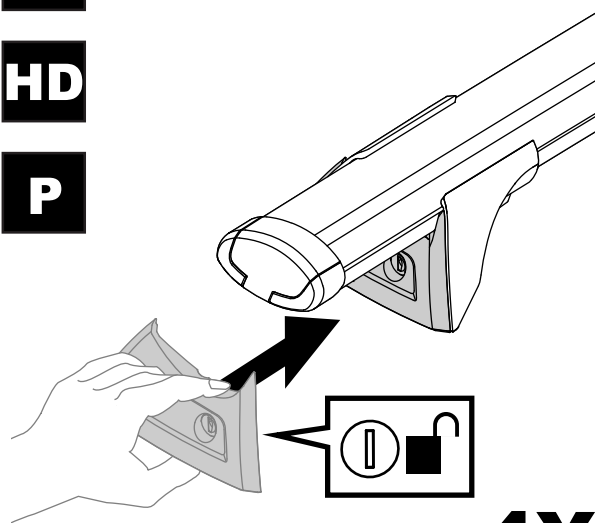

18

3Nm
(27 in-lb)

4X

19

F

T

HD

P

4X

20

21

4X

4X