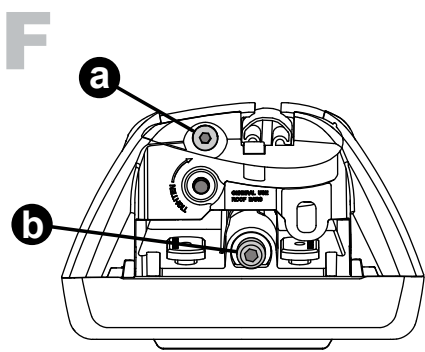

Flush Bar (F)

Through Bar (T)

Heavy Duty Bar (HD)

Square Bar/P-Bar (P)

K813

1.1 kg (2.5 lbs.)

13

1 2 = 00-04-281

3 4 = 00-04-280

	-A	B
Soul	120mm/4 3/4"	680mm/26 3/4"

14

2X

15

16

17

18