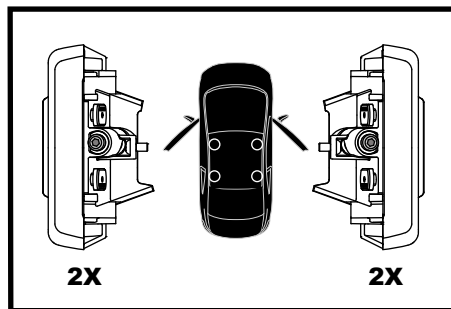

K813

Fitting Kit

MAX kg (lb)					
					
Kia Soul 5dr Hatch 2014+	NZ,AU,EU,US	75 kg (165 lb)			

CONTENTS • CONTENUTO • CONTENIDO • INHALT • CONTENUTI

X2

X2

X1

X8

Flush Bar (F)

Through Bar (T)

Heavy Duty Bar (HD)

Square Bar/P-Bar (P)

K813

1.1 kg (2.5 lbs.)

13

1 2 = 00-04-281

3 4 = 00-04-280

	-A	B
Soul	120mm/4 3/4"	680mm/26 3/4"

14

2X

15

16

17

18