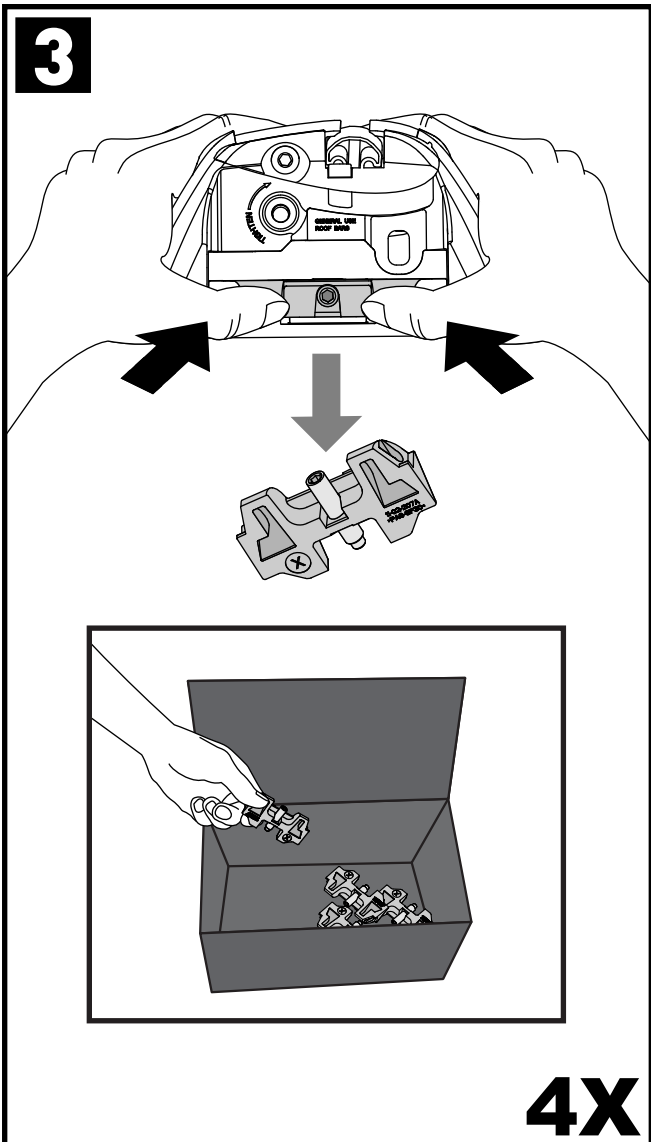

Flush Bar (F)

Through Bar (T)

Heavy Duty Bar (HD)

Square Bar/P-Bar (P)

K813

1.1 kg (2.5 lbs.)

13

1 2 = 00-04-281