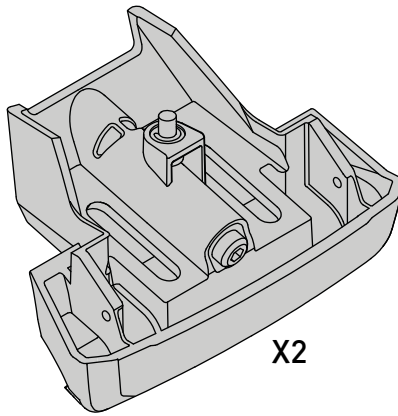

K813

Fitting Kit

MAX kg (lb)					
					
Kia Soul 5dr Hatch 2014+	NZ,AU,EU,US	75 kg (165 lb)			

CONTENTS • CONTENUTO • CONTENIDO • INHALT • CONTENUTI

X2

X2

X1

X8

Flush Bar (F)

Through Bar (T)

Heavy Duty Bar (HD)

Square Bar/P-Bar (P)

K813

1.1 kg (2.5 lbs.)

13

1 2 = 00-04-281

3 4 = 00-04-280

	-A	B
Soul	120mm/4 3/4"	680mm/26 3/4"

14

2X

15

16

17

18

20

21

4X

4X

K813	X 1	X 2
Soul	905mm/35 5/8"	895mm/35 1/4"

F

T

HD