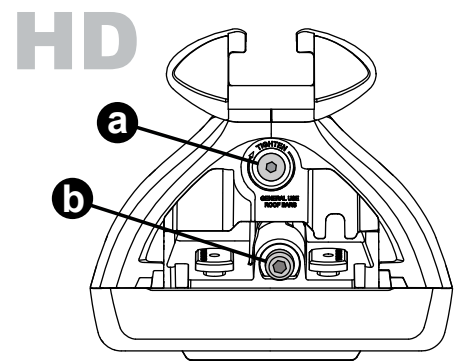

Flush Bar (F)

Through Bar (T)

Heavy Duty Bar (HD)

Square Bar/P-Bar (P)

K813

1.1 kg (2.5 lbs.)

13

1 2 = 00-04-281

3 4 = 00-04-280

	-A	B
Soul	120mm/4 3/4"	680mm/26 3/4"

14

2X

15

16

17

18

20

21

4X

4X

K813	X 1	X 2
Soul	905mm/35 5/8"	895mm/35 1/4"

F

T

HD