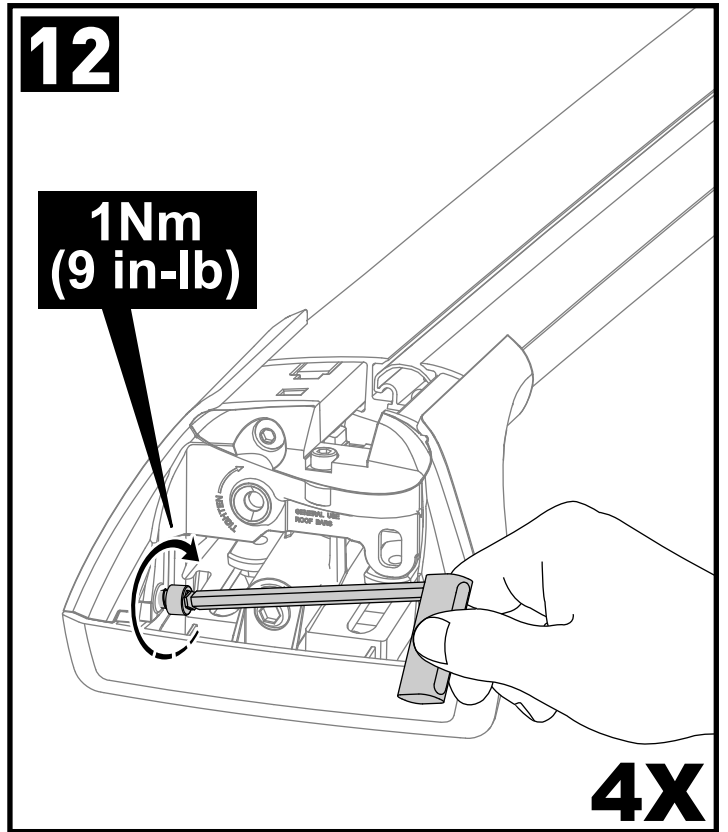

Flush Bar (F)

Through Bar (T)

Heavy Duty Bar (HD)

Square Bar/P-Bar (P)

K813

1.1 kg (2.5 lbs.)

13

1 2 = 00-04-281

3 4 = 00-04-280

	-A	B
Soul	120mm/4 3/4"	680mm/26 3/4"

14

2X

15

16

17

18