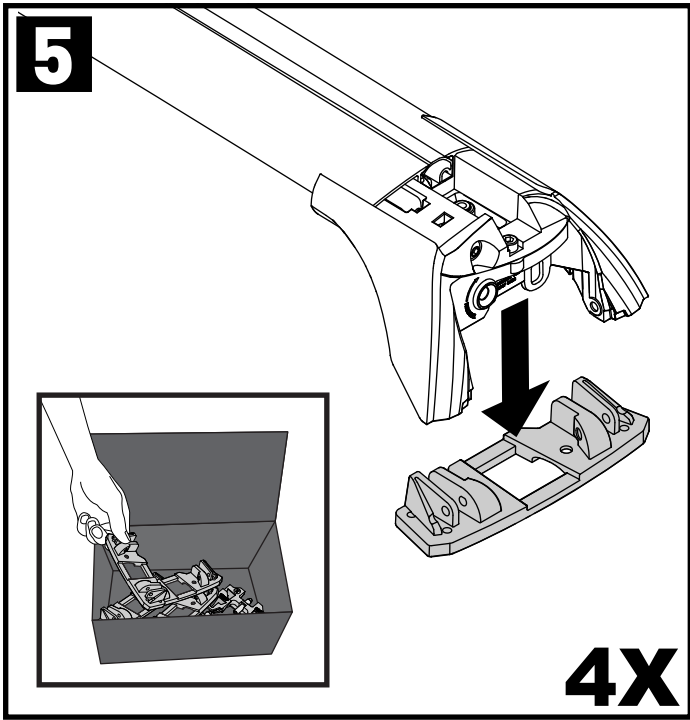

Flush Bar (F)

Through Bar (T)

Heavy Duty Bar (HD)

Square Bar/P-Bar (P)

K813

1.1 kg (2.5 lbs.)

13

1 2 = 00-04-281

3 4 = 00-04-280

	-A	B
Soul	120mm/4 3/4"	680mm/26 3/4"

14

2X

15

16

17

18