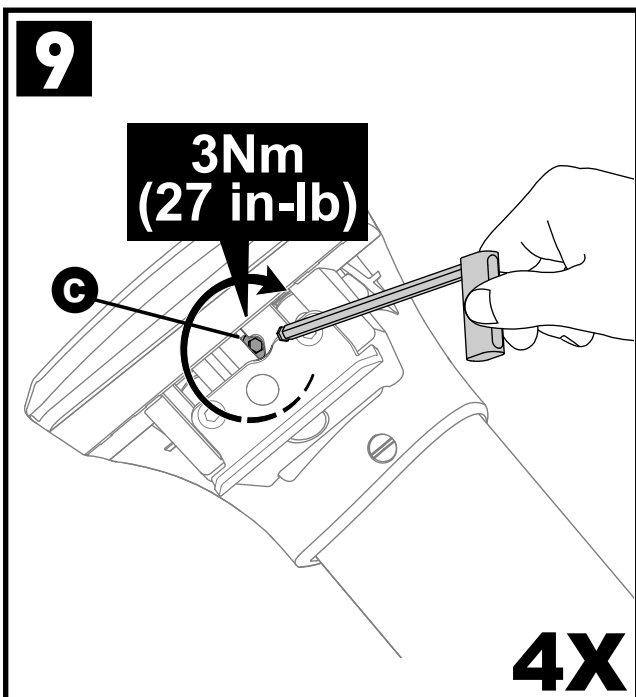

Flush Bar (F)

Through Bar (T)

Heavy Duty Bar (HD)

Square Bar/P-Bar (P)

K813

1.1 kg (2.5 lbs.)

13

1 2 = 00-04-281

3 4 = 00-04-280

	-A	B
Soul	120mm/4 3/4"	680mm/26 3/4"

14

2X

15

16

17

18

3Nm
(27 in-lb)

4X

19

F

T

HD

P

4X

20

21

4X

4X

K813	X 1	X 2
Soul	905mm/35 5/8"	895mm/35 1/4"

F

T

HD