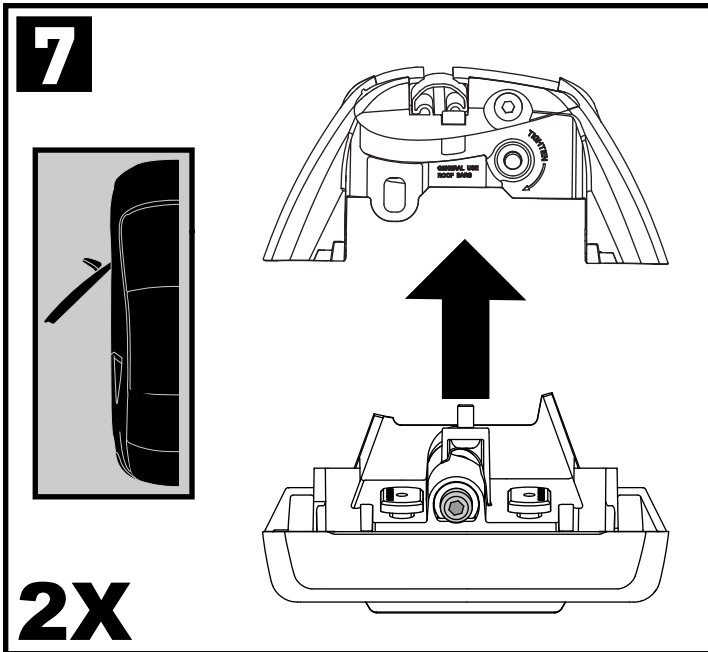

Flush Bar (F)

Through Bar (T)

Heavy Duty Bar (HD)

Square Bar/P-Bar (P)

K750

1.1 kg (2.5 lbs.)

14

2X

15

4X

16

4X

17

4X

18

3Nm
(27 in-lb)