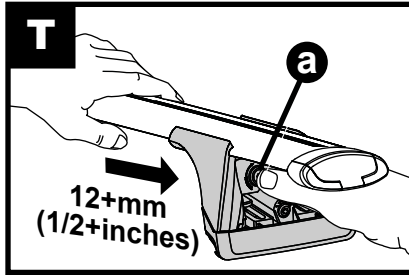

Flush Bar (F)

Through Bar (T)

Heavy Duty Bar (HD)

Square Bar/P-Bar (P)

K750

1.1 kg (2.5 lbs.)

14

2X

15

4X

16

4X

17

4X

18

3Nm
(27 in-lb)