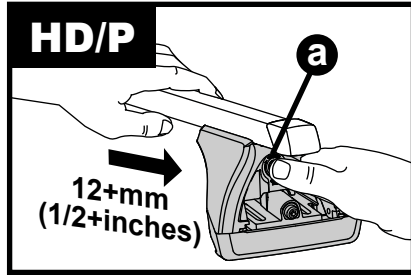

Flush Bar (F)

Through Bar (T)

Heavy Duty Bar (HD)

Square Bar/P-Bar (P)

K750

1.1 kg (2.5 lbs.)

14

2X

15

4X

16

4X

17

4X

18

3Nm
(27 in-lb)