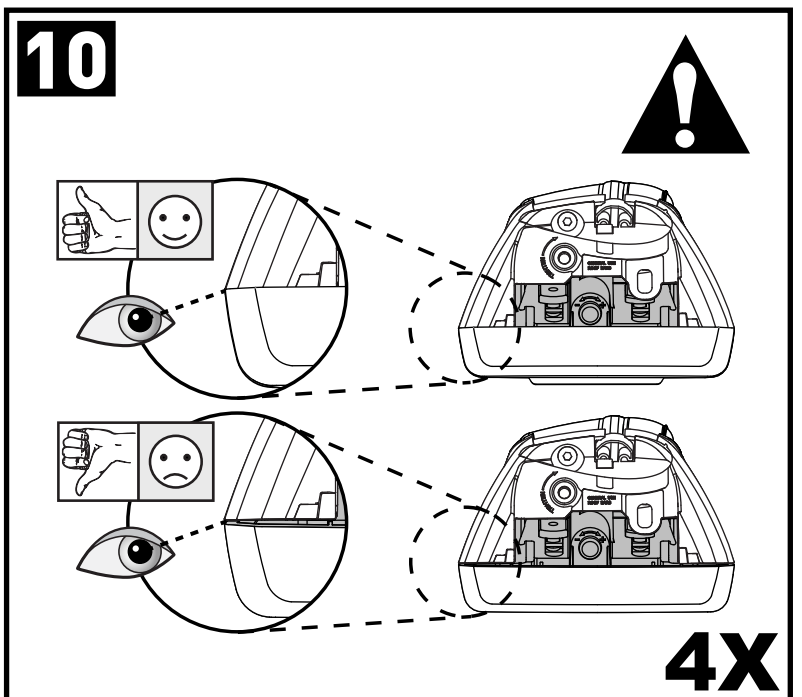

Flush Bar (F)

Through Bar (T)

Heavy Duty Bar (HD)

Square Bar/P-Bar (P)

K750

1.1 kg (2.5 lbs.)

14

2X

15

4X

16

4X

17

4X

18

3Nm
(27 in-lb)