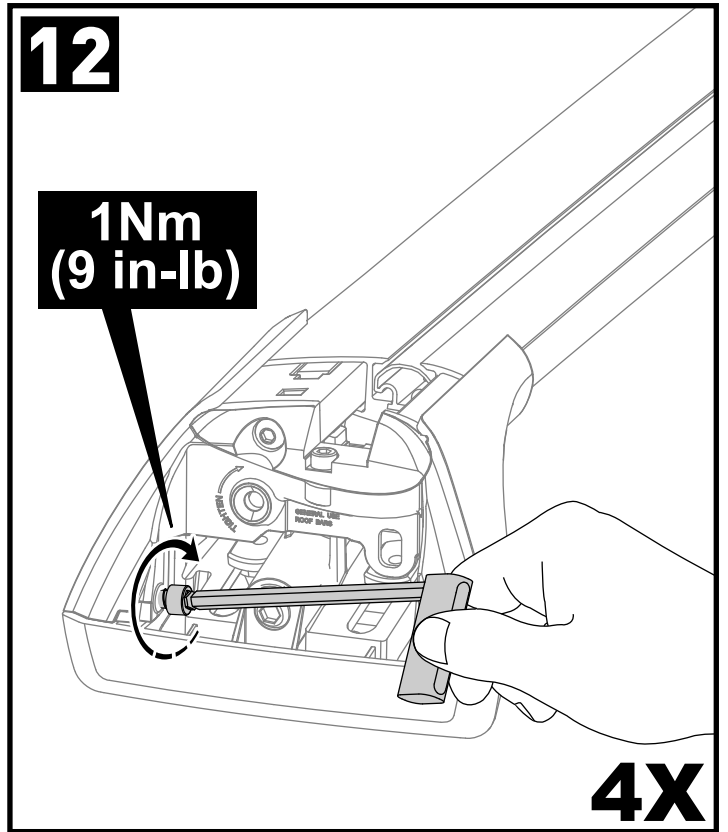

Flush Bar (F)

Through Bar (T)

Heavy Duty Bar (HD)

Square Bar/P-Bar (P)

K750

1.1 kg (2.5 lbs.)

14

2X

15

4X

16

4X

17

4X

18

3Nm
(27 in-lb)