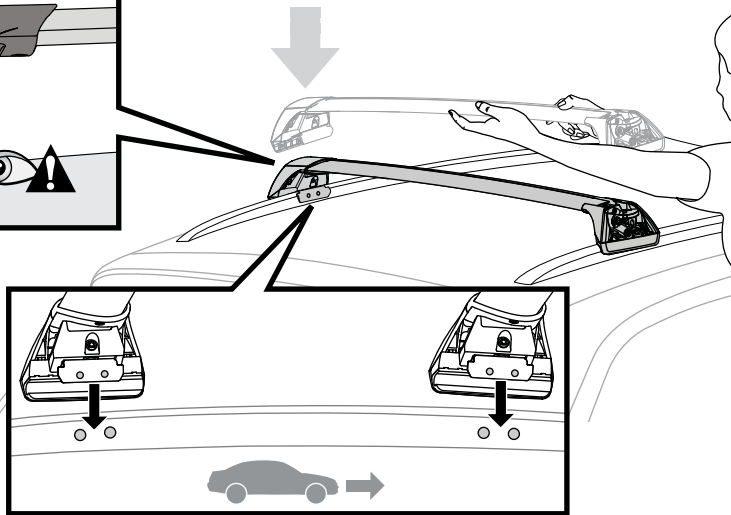

Flush Bar (F)

Through Bar (T)

Heavy Duty Bar (HD)

Square Bar/P-Bar (P)

K750

1.1 kg (2.5 lbs.)

14

2X