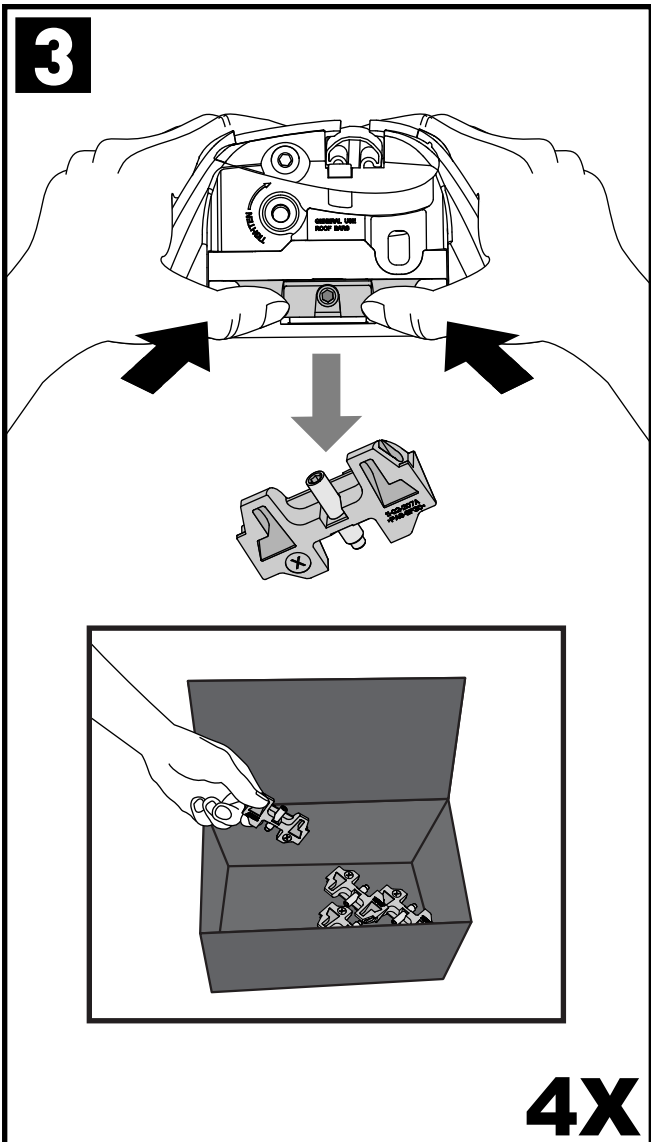

Flush Bar (F)

Through Bar (T)

Heavy Duty Bar (HD)

Square Bar/P-Bar (P)

K750

1.1 kg (2.5 lbs.)

14

2X

15

4X

16

4X

17

4X

18

3Nm
(27 in-lb)