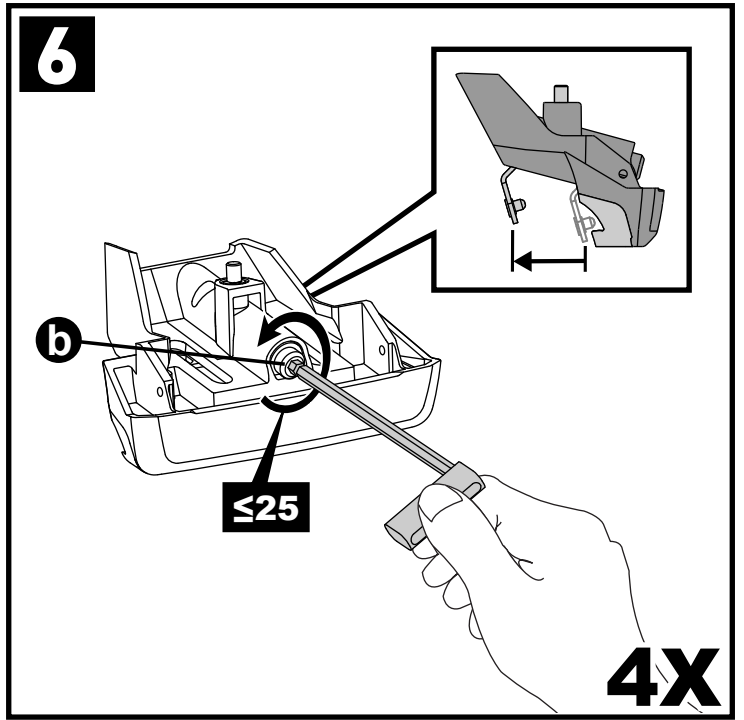

Flush Bar (F)

Through Bar (T)

Heavy Duty Bar (HD)

Square Bar/P-Bar (P)

K750

1.1 kg (2.5 lbs.)

14

2X