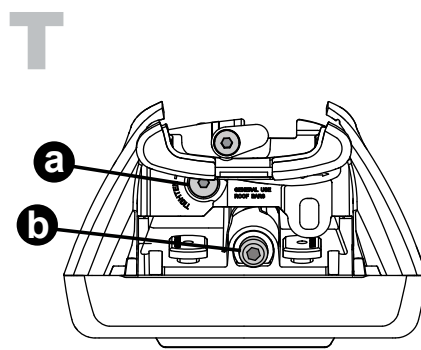

Flush Bar (F)

Through Bar (T)

Heavy Duty Bar (HD)

Square Bar/P-Bar (P)

K750

1.1 kg (2.5 lbs.)

14

2X

15

4X

16

4X

17

4X

18

3Nm
(27 in-lb)