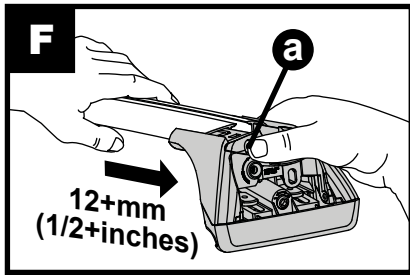

Flush Bar (F)

Through Bar (T)

Heavy Duty Bar (HD)

Square Bar/P-Bar (P)

K750

1.1 kg (2.5 lbs.)

14

2X

15

4X

16

4X

17

4X

18

3Nm
(27 in-lb)