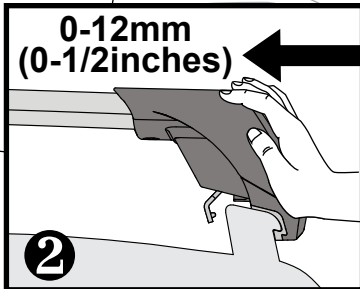

Flush Bar (F)

Through Bar (T)

Heavy Duty Bar (HD)

Square Bar/P-Bar (P)

K750

1.1 kg (2.5 lbs.)

14

2X

15

4X

16

4X

17

4X

18

3Nm
(27 in-lb)