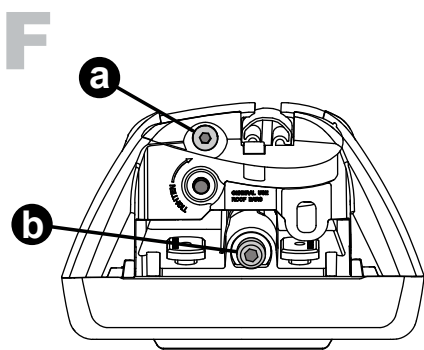

Flush Bar (F)

Through Bar (T)

Heavy Duty Bar (HD)

Square Bar/P-Bar (P)

K750

1.1 kg (2.5 lbs.)

14

2X

15

4X

16

4X

17

4X

18

3Nm
(27 in-lb)