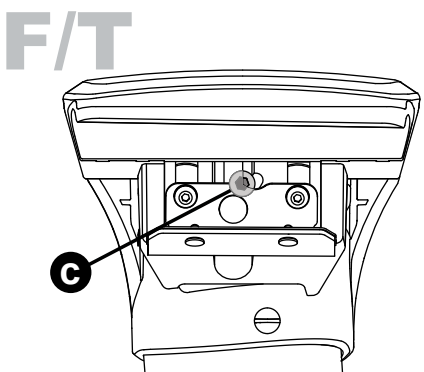

Flush Bar (F)

Through Bar (T)

Heavy Duty Bar (HD)

Square Bar/P-Bar (P)

K750

1.1 kg (2.5 lbs.)

14

2X

15

4X

16

4X

17

4X

18

3Nm
(27 in-lb)