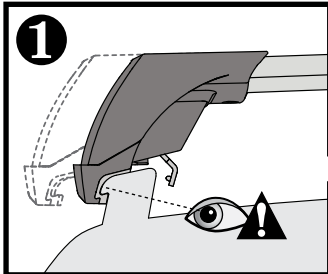

Flush Bar (F)

Through Bar (T)

Heavy Duty Bar (HD)

Square Bar/P-Bar (P)

K750

1.1 kg (2.5 lbs.)

14

2X

15

4X

16

4X

17

4X

18

3Nm
(27 in-lb)