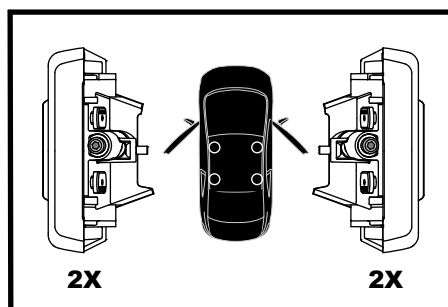

Flush Bar (F)

Through Bar (T)

Heavy Duty Bar (HD)

Square Bar/P-Bar (P)

K750

1.1 kg (2.5 lbs.)

14

2X

15

4X

16

4X

17

4X

18

3Nm
(27 in-lb)