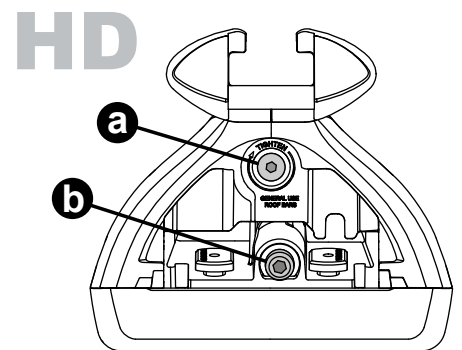

Flush Bar (F)

Through Bar (T)

Heavy Duty Bar (HD)

Square Bar/P-Bar (P)

K750

1.1 kg (2.5 lbs.)

14

2X

15

4X

16

4X

17

4X

18

3Nm
(27 in-lb)