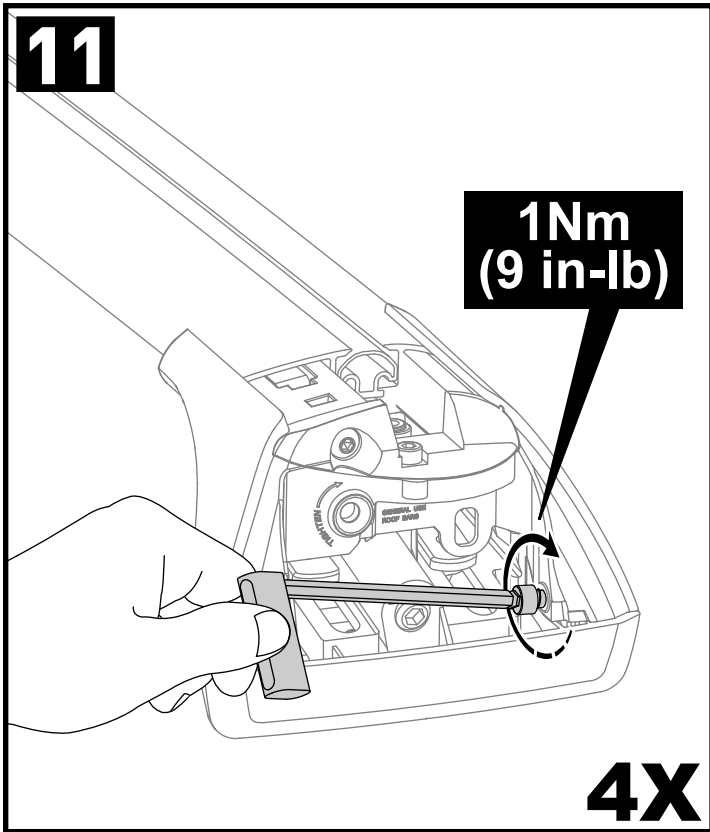

Flush Bar (F)

Through Bar (T)

Heavy Duty Bar (HD)

Square Bar/P-Bar (P)

K750

1.1 kg (2.5 lbs.)

14

2X

15

4X

16

4X

17

4X

18

3Nm
(27 in-lb)