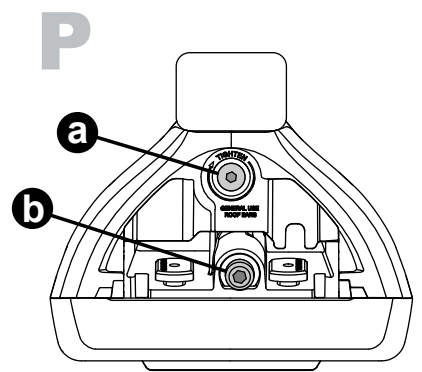

Flush Bar (F)

Through Bar (T)

Heavy Duty Bar (HD)

Square Bar/P-Bar (P)

K750

1.1 kg (2.5 lbs.)

14

2X

15

4X

16

4X

17

4X

18

3Nm
(27 in-lb)