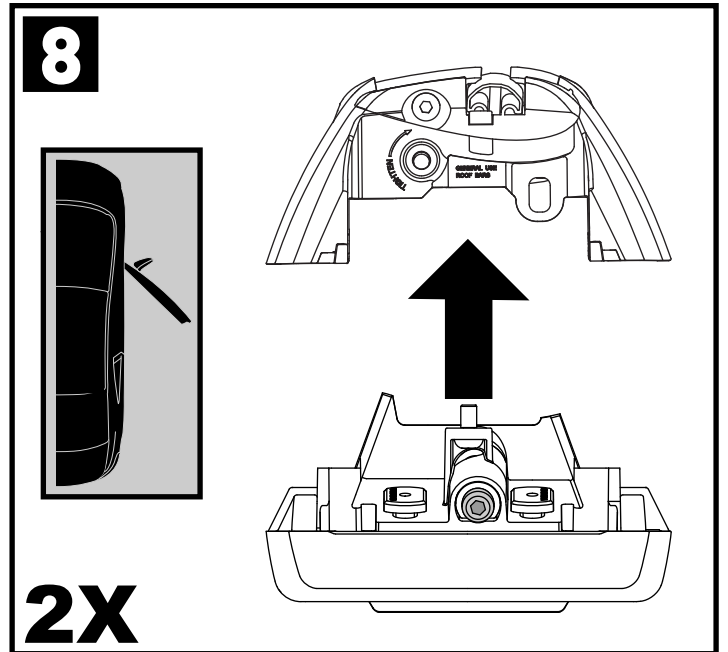

Flush Bar (F)

Through Bar (T)

Heavy Duty Bar (HD)

Square Bar/P-Bar (P)

K750

1.1 kg (2.5 lbs.)

14

2X

15

4X

16

4X

17

4X

18

3Nm
(27 in-lb)