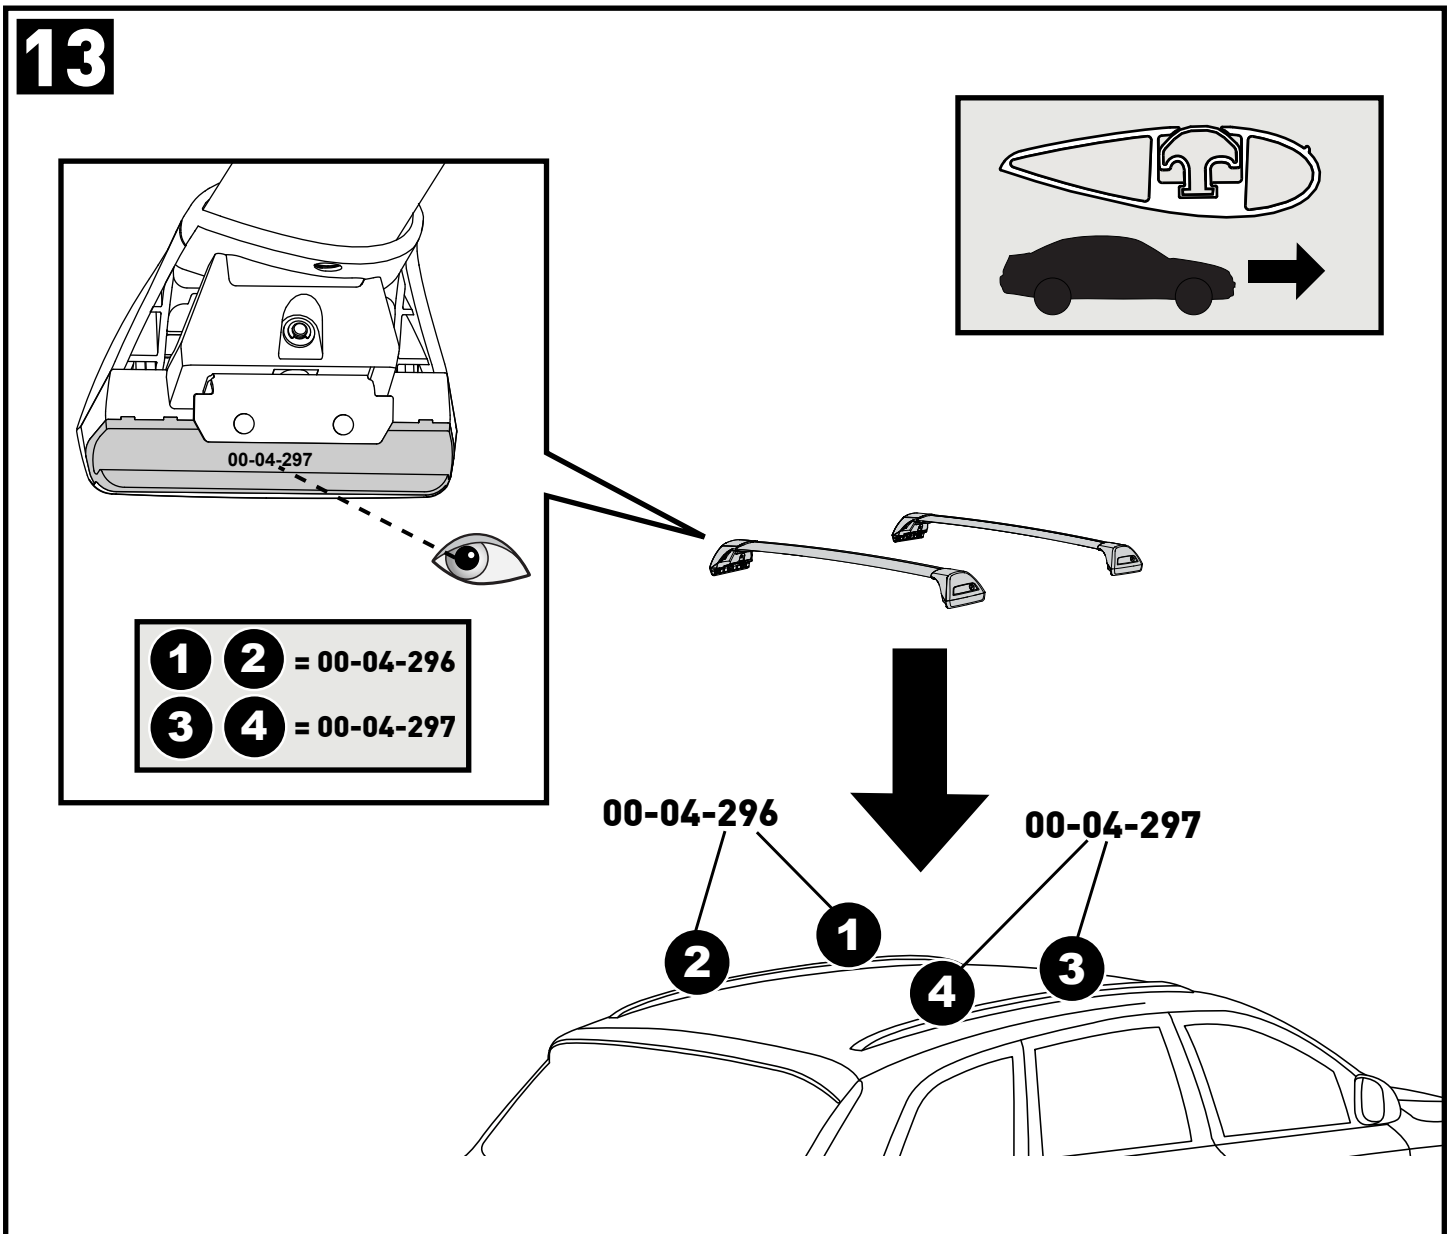

Flush Bar (F)

Through Bar (T)

Heavy Duty Bar (HD)

Square Bar/P-Bar (P)

K750

1.1 kg (2.5 lbs.)

14

2X

15

4X

16

4X

17

4X

18

3Nm
(27 in-lb)