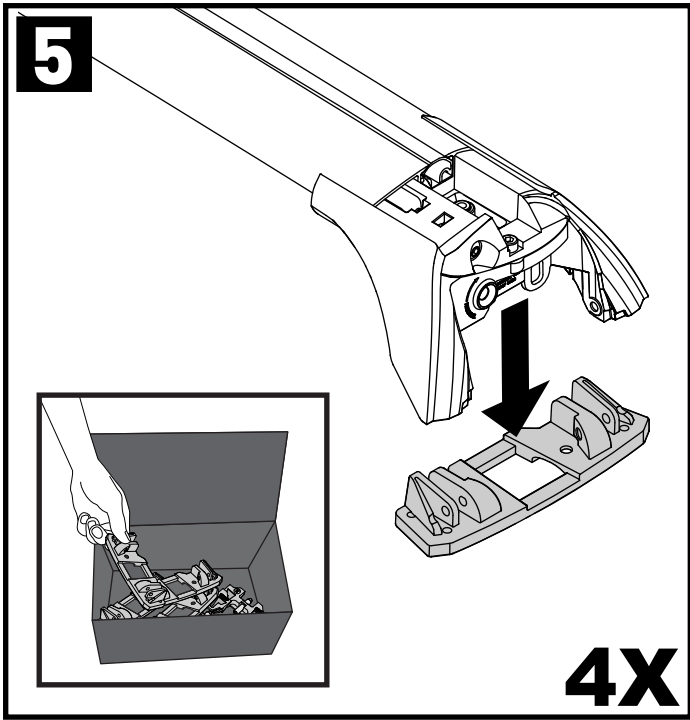

Flush Bar (F)

Through Bar (T)

Heavy Duty Bar (HD)

Square Bar/P-Bar (P)

K750

1.1 kg (2.5 lbs.)

14

2X

15

4X

16

4X

17

4X

18

3Nm
(27 in-lb)