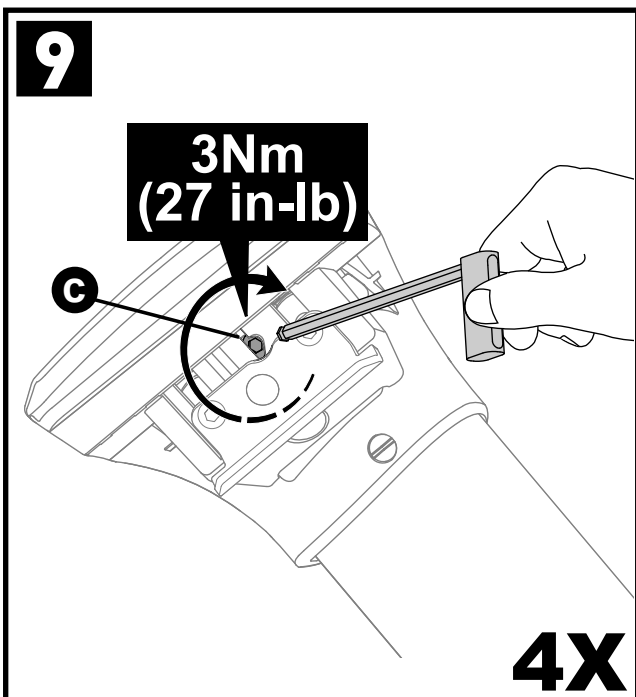

Flush Bar (F)

Through Bar (T)

Heavy Duty Bar (HD)

Square Bar/P-Bar (P)

K750

1.1 kg (2.5 lbs.)

14

2X

15

4X

16

4X

17

4X

18

3Nm
(27 in-lb)