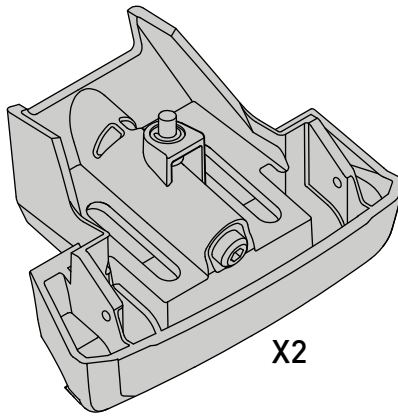

K750

Fitting Kit

MAX kg (lb)			
			  
Opel Zafira 2007-2013	EU, CHINA	75 kg (165 lb)	
Vauxhall Zafira 2007-2013	UK	75 kg (165 lb)	

CONTENTS • CONTENUTO • CONTENIDO • INHALT • CONTENUTI

X2

X2

X1

X8

Flush Bar (F)

Through Bar (T)

Heavy Duty Bar (HD)

Square Bar/P-Bar (P)

K750

1.1 kg (2.5 lbs.)

14

2X

15

4X

16

4X

17

4X

18

3Nm
(27 in-lb)