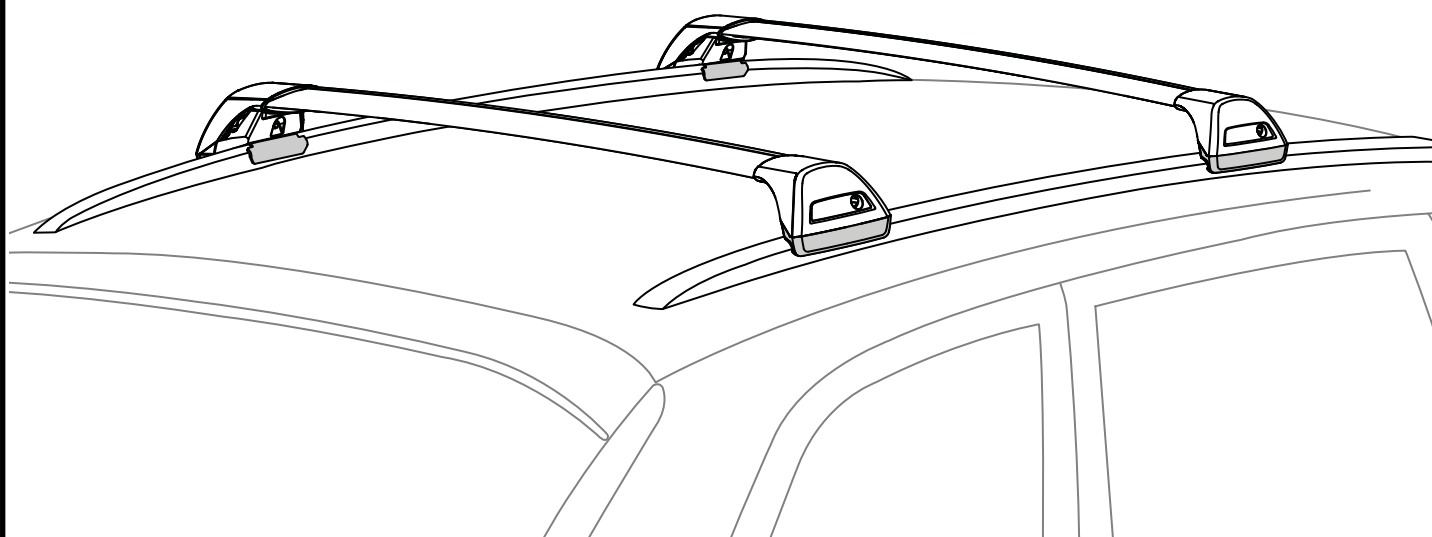

K729

Fitting Kit

MAX kg (lb)					
		F	T	HD	P
Kia Cee'd SW 5dr Estate 2012+	EU	75 kg (165 lb)			
Kia Carens 5dr MPV 2013+	NZ, EU	75 kg (165 lb)			
Kia Rondo 5dr 2014+	AU	75 kg (165 lb)