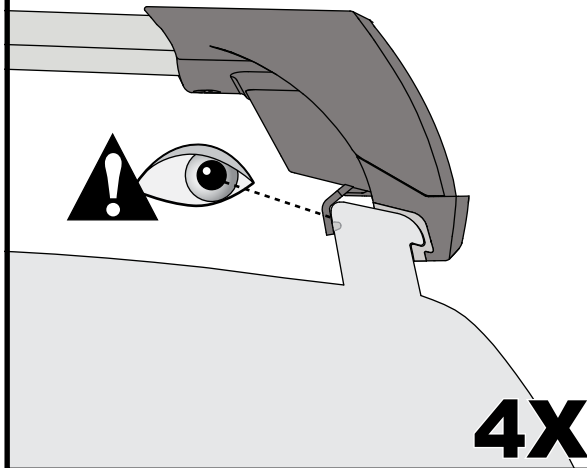

Square Bar/P-Bar (P)

**K695**

**= 1.1 kg**  
**(2.5 lbs.)**

**14**

**2X**

**15**

**4X**

**16**