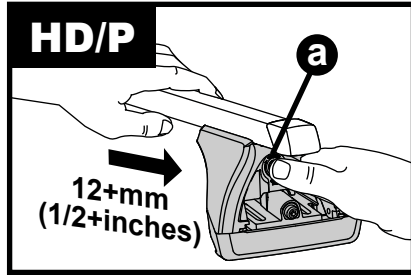

Square Bar/P-Bar (P)

**K695**

**= 1.1 kg**  
**(2.5 lbs.)**

**14**

**2X**

**15**

**4X**

**16**