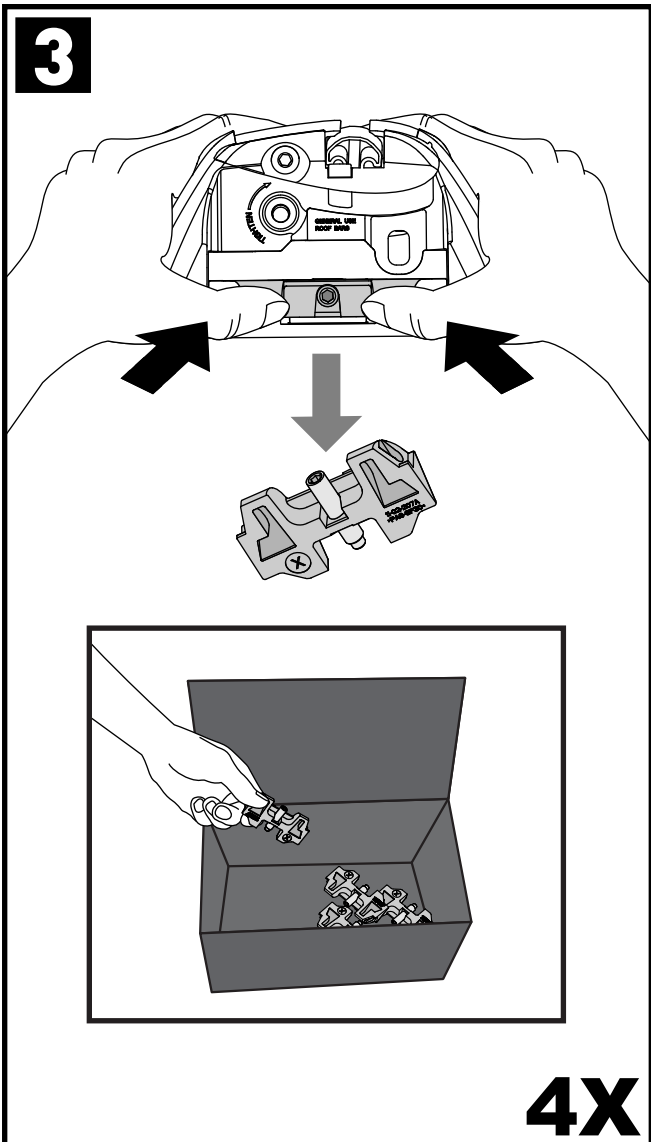

Square Bar/P-Bar (P)

**K695**

**= 1.1 kg**  
**(2.5 lbs.)**

**14**

**2X**

**15**

**4X**

**16**