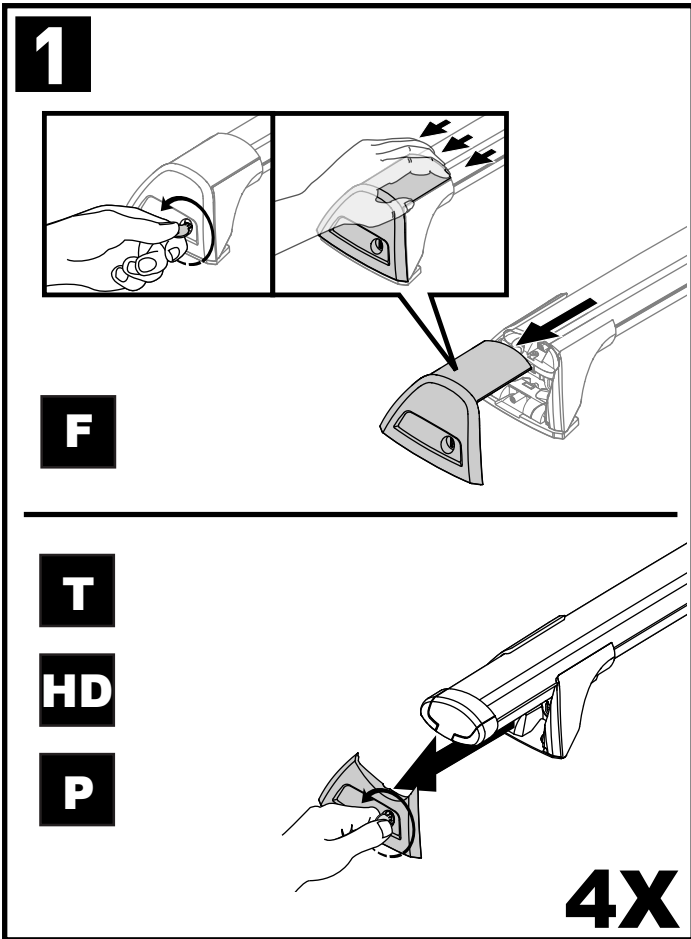

Square Bar/P-Bar (P)

**K695**

**= 1.1 kg**  
**(2.5 lbs.)**

**14**

**2X**

**15**

**4X**

**16**