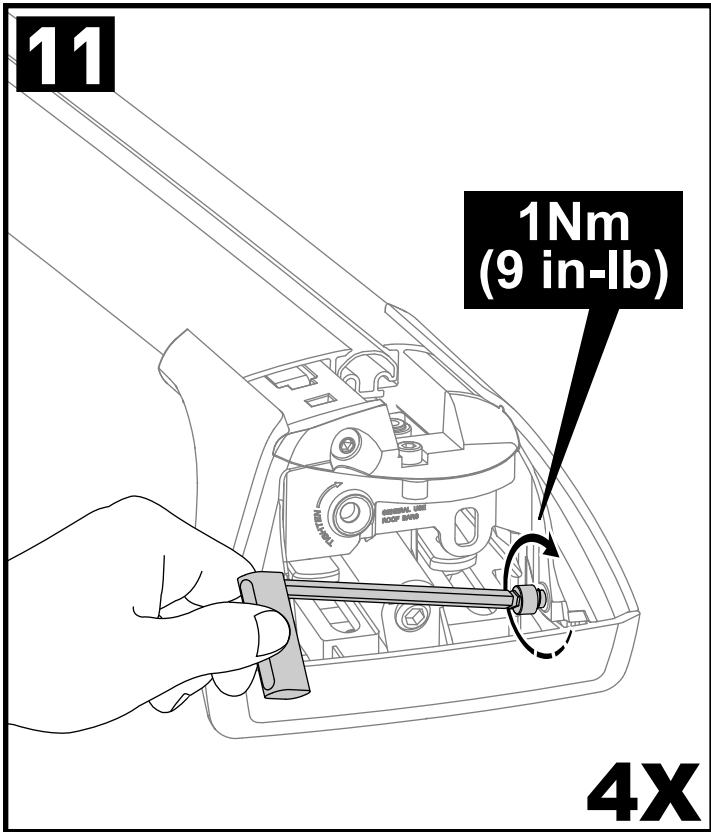

Square Bar/P-Bar (P)

**K695**

**= 1.1 kg**  
**(2.5 lbs.)**

**14**

**2X**

**15**

**4X**

**16**