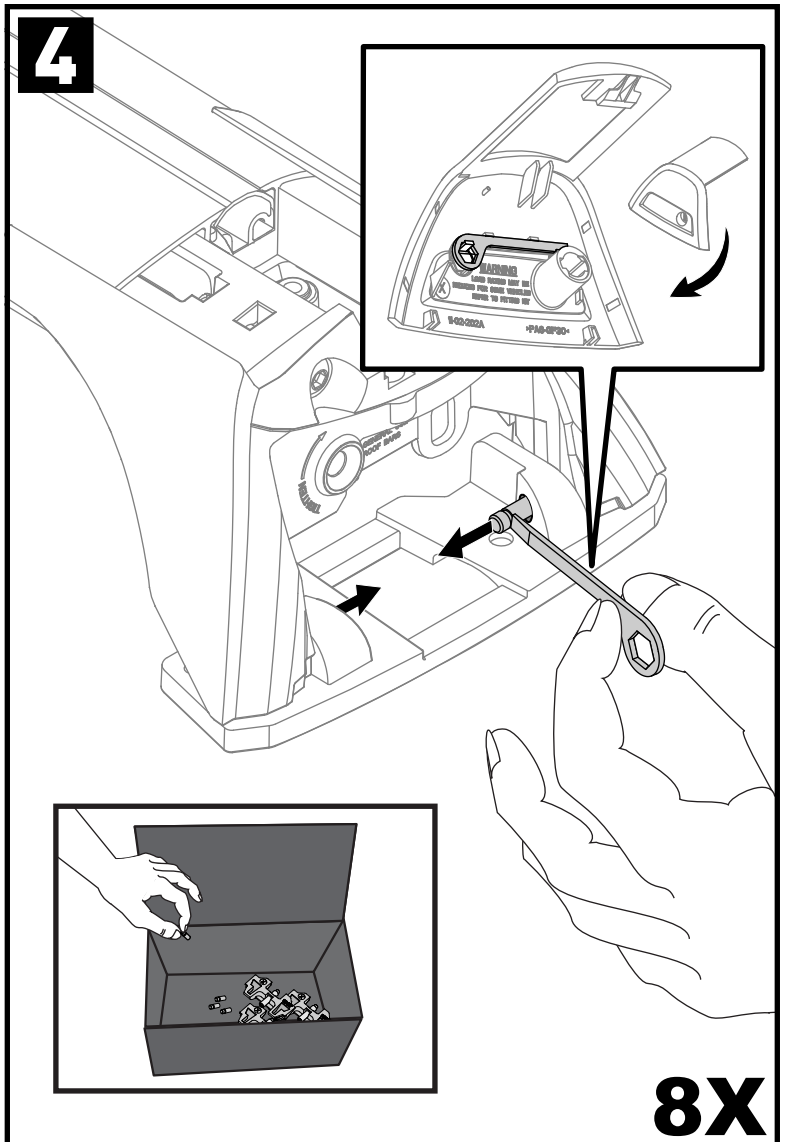

Square Bar/P-Bar (P)

**K695**

**= 1.1 kg**  
**(2.5 lbs.)**

**14**

**2X**

**15**

**4X**

**16**