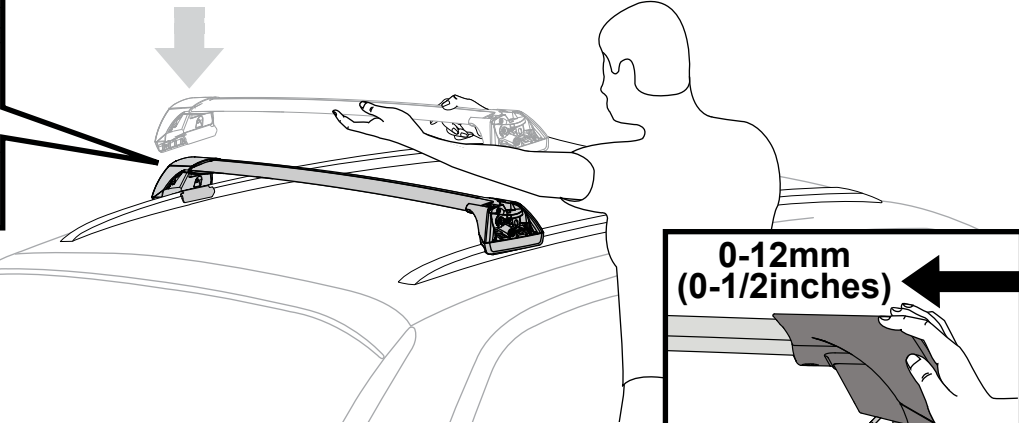

Square Bar/P-Bar (P)

**K695**

**= 1.1 kg**  
**(2.5 lbs.)**

**14**

**2X**

**15**

**4X**

**16**