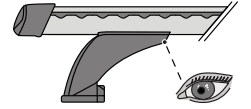

19

F

T

HD

P

		1	2
Ford Ranger Double Cab 4dr Ute Nov 11- Jul 15	AU, EU, NZ, ZA	X = 937 mm (36 7/8")	X = 915 mm (36")
Ford Ranger Double Cab 4dr Ute Aug 15+	AU, EU, NZ, ZA	X = 937 mm (36 7/8")	X = 915 mm (36")
Ford Ranger Single Cab 2dr Ute Jan 12 - Aug 15	AU, EU, NZ, ZA	X = 940 mm (37")	-
Ford Ranger Single Cab 2dr Ute Sep 15+	AU, EU, NZ, ZA	X = 940 mm (37")	-
Ford Ranger Super Cab 4dr Ute Jan 12 - 15	AU, EU, NZ, ZA	X = 937 mm (36 7/8")	X = 915 mm (36")
Ford Ranger Super Cab 4dr Ute Aug 15+	AU, EU, NZ, ZA	X = 937 mm (36 7/8")	X = 915 mm (36")
Mazda BT-50 Dual Cab 4dr Ute Nov 11- Aug 15	AU, EU, NZ, ZA	X = 937 mm (36 7/8")	X = 915 mm (36")
Mazda BT-50 Dual Cab 4dr Ute Sep 15+	AU, NZ, ZA	X = 937 mm (36 7/8")	X = 930 mm (36 5/8")
Mazda BT-50 Freestyle Cab 4dr Ute Nov 11- Aug 15	AU, NZ, ZA	X = 937 mm (36 7/8")	X = 927 mm (36 1/2")
Mazda BT-50 Freestyle Cab 4dr Ute Sep 15+	AU, NZ, ZA	X = 937 mm (36 7/8")	X = 927 mm (36 1/2")
Mazda BT-50 Single Cab 2dr Ute Nov 11- Aug 15	AU, NZ, ZA	X = 940 mm (37")	-
Mazda BT-50 Single Cab 2dr Ute Sep 15+	AU, NZ, ZA	X = 937 mm (36 7/8")	-