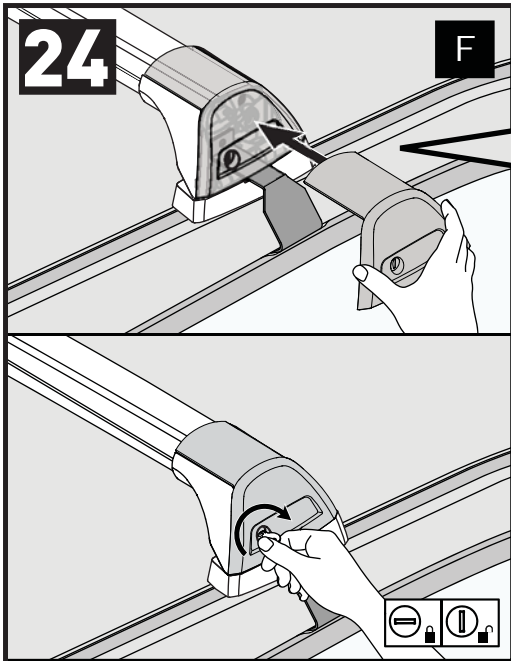

x4

ATTENTION • ATENCIÓN • AUFMERKSAMKEIT • ATTENZIONE • ATENÇÃO • 注意 • ВНИМАНИЕ