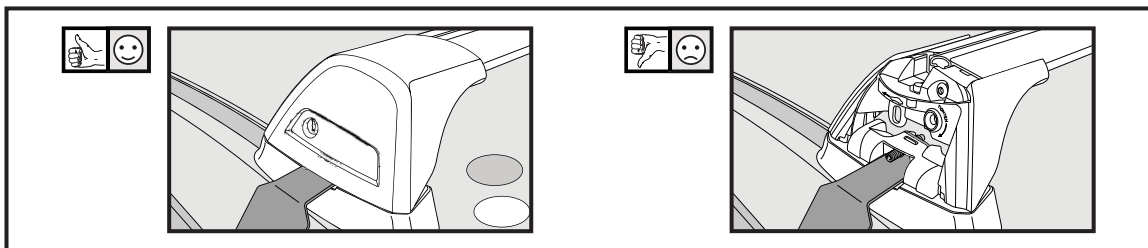

x4

ATTENTION • ATENCIÓN • AUFMERKSAMKEIT • ATTENZIONE • ATENÇÃO • 注意 • ВНИМАНИЕ