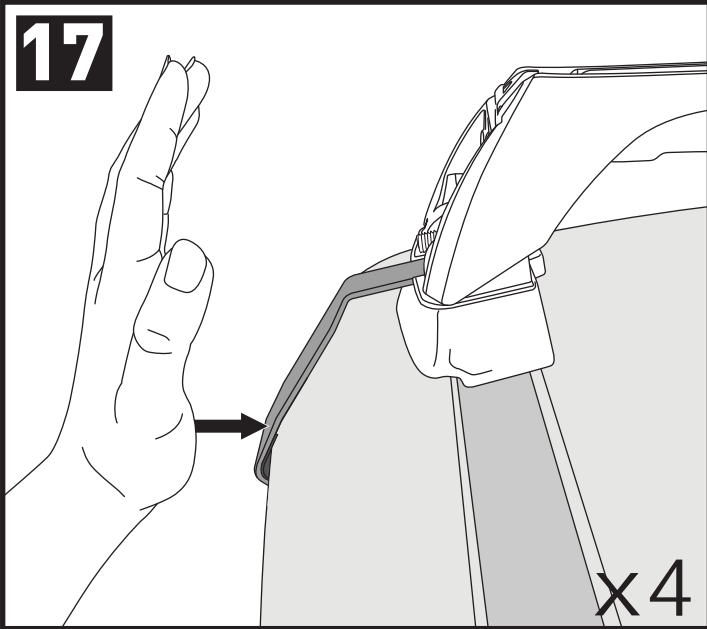

16

CLOSE • FERMER • CERRAR • GESCHLOSSEN • VICINO • FECHAR • 关紧 • ЗАКРЫТЬ

17

18

ATTENTION • ATENCIÓN • AUFMERKSAMKEIT • ATTENZIONE • ATENÇÃO • 注意 • ВНИМАНИЕ