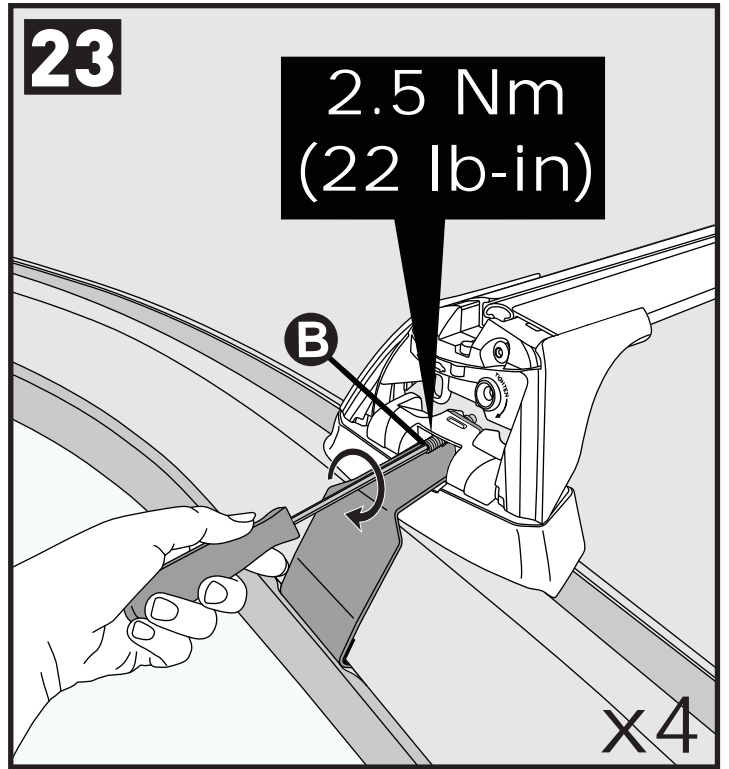

x4

ATTENTION • ATENCIÓN • AUFMERKSAMKEIT • ATTENZIONE • ATENÇÃO • 注意 • ВНИМАНИЕ