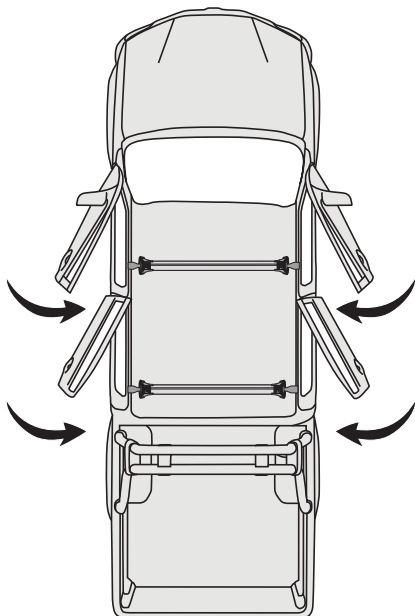

F

T

HD

P

		1	2
Ford Ranger Double Cab 4dr Ute Nov 11- Jul 15	AU, EU, NZ, ZA	X = 937 mm (36 7/8")	X = 915 mm (36")
Ford Ranger Double Cab 4dr Ute Aug 15+	AU, EU, NZ, ZA	X = 937 mm (36 7/8")	X = 915 mm (36")
Ford Ranger Single Cab 2dr Ute Jan 12 - Aug 15	AU, EU, NZ, ZA	X = 940 mm (37")	-
Ford Ranger Single Cab 2dr Ute Sep 15+	AU, EU, NZ, ZA	X = 940 mm (37")	-
Ford Ranger Super Cab 4dr Ute Jan 12 - 15	AU, EU, NZ, ZA	X = 937 mm (36 7/8")	X = 915 mm (36")
Ford Ranger Super Cab 4dr Ute Aug 15+	AU, EU, NZ, ZA	X = 937 mm (36 7/8")	X = 915 mm (36")
Mazda BT-50 Dual Cab 4dr Ute Nov 11- Aug 15	AU, EU, NZ, ZA	X = 937 mm (36 7/8")	X = 915 mm (36")
Mazda BT-50 Dual Cab 4dr Ute Sep 15+	AU, NZ, ZA	X = 937 mm (36 7/8")	X = 930 mm (36 5/8")
Mazda BT-50 Freestyle Cab 4dr Ute Nov 11- Aug 15	AU, NZ, ZA	X = 937 mm (36 7/8")	X = 927 mm (36 1/2")
Mazda BT-50 Freestyle Cab 4dr Ute Sep 15+	AU, NZ, ZA	X = 937 mm (36 7/8")	X = 927 mm (36 1/2")
Mazda BT-50 Single Cab 2dr Ute Nov 11- Aug 15	AU, NZ, ZA	X = 940 mm (37")	-
Mazda BT-50 Single Cab 2dr Ute Sep 15+	AU, NZ, ZA	X = 937 mm (36 7/8")	-

20