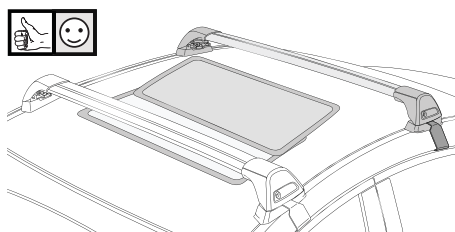

x4

ATTENTION • ATENCIÓN • AUFMERKSAMKEIT • ATTENZIONE • ATENÇÃO • 注意 • ВНИМАНИЕ