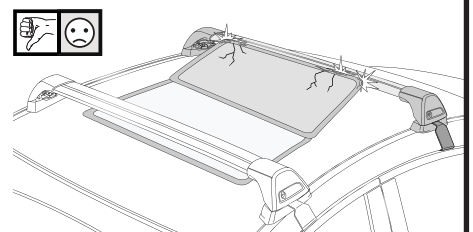

x4

ATTENTION • ATENCIÓN • AUFMERKSAMKEIT • ATTENZIONE • ATENÇÃO • 注意 • ВНИМАНИЕ