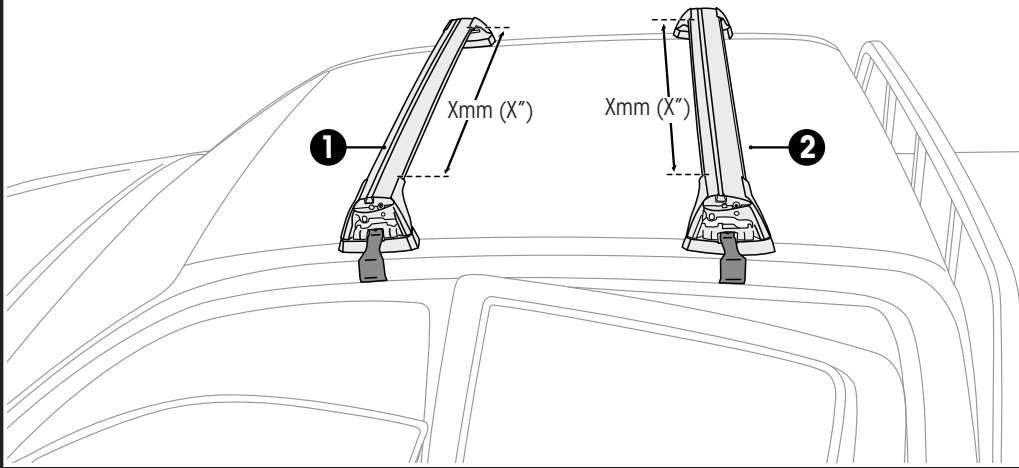

19

F

T

HD

P

		1	2
Ford Ranger Double Cab 4dr Ute Nov 11- Jul 15	AU, EU, NZ, ZA	X = 937 mm (36 7/8")	X = 915 mm (36")
Ford Ranger Double Cab 4dr Ute Aug 15+	AU, EU, NZ, ZA	X = 937 mm (36 7/8")	X = 915 mm (36")
Ford Ranger Single Cab 2dr Ute Jan 12 - Aug 15	AU, EU, NZ, ZA	X = 940 mm (37")	-
Ford Ranger Single Cab 2dr Ute Sep 15+	AU, EU, NZ, ZA	X = 940 mm (37")	-
Ford Ranger Super Cab 4dr Ute Jan 12 - 15	AU, EU, NZ, ZA	X = 937 mm (36 7/8")	X = 915 mm (36")
Ford Ranger Super Cab 4dr Ute Aug 15+	AU, EU, NZ, ZA	X = 937 mm (36 7/8")	X = 915 mm (36")
Mazda BT-50 Dual Cab 4dr Ute Nov 11- Aug 15	AU, EU, NZ, ZA	X = 937 mm (36 7/8")	X = 915 mm (36")
Mazda BT-50 Dual Cab 4dr Ute Sep 15+	AU, NZ, ZA	X = 937 mm (36 7/8")	X = 930 mm (36 5/8")
Mazda BT-50 Freestyle Cab 4dr Ute Nov 11- Aug 15	AU, NZ, ZA	X = 937 mm (36 7/8")	X = 927 mm (36 1/2")
Mazda BT-50 Freestyle Cab 4dr Ute Sep 15+	AU, NZ, ZA	X = 937 mm (36 7/8")	X = 927 mm (36 1/2")
Mazda BT-50 Single Cab 2dr Ute Nov 11- Aug 15	AU, NZ, ZA	X = 940 mm (37")	-
Mazda BT-50 Single Cab 2dr Ute Sep 15+	AU, NZ, ZA	X = 937 mm (36 7/8")	-