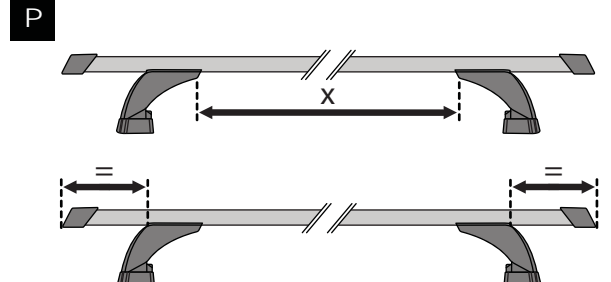

19

F

T

HD

P

		1	2
Ford Ranger Double Cab 4dr Ute Nov 11- Jul 15	AU, EU, NZ, ZA	X = 937 mm (36 7/8")	X = 915 mm (36")
Ford Ranger Double Cab 4dr Ute Aug 15+	AU, EU, NZ, ZA	X = 937 mm (36 7/8")	X = 915 mm (36")
Ford Ranger Single Cab 2dr Ute Jan 12 - Aug 15	AU, EU, NZ, ZA	X = 940 mm (37")	-
Ford Ranger Single Cab 2dr Ute Sep 15+	AU, EU, NZ, ZA	X = 940 mm (37")	-
Ford Ranger Super Cab 4dr Ute Jan 12 - 15	AU, EU, NZ, ZA	X = 937 mm (36 7/8")	X = 915 mm (36")
Ford Ranger Super Cab 4dr Ute Aug 15+	AU, EU, NZ, ZA	X = 937 mm (36 7/8")	X = 915 mm (36")
Mazda BT-50 Dual Cab 4dr Ute Nov 11- Aug 15	AU, EU, NZ, ZA	X = 937 mm (36 7/8")	X = 915 mm (36")
Mazda BT-50 Dual Cab 4dr Ute Sep 15+	AU, NZ, ZA	X = 937 mm (36 7/8")	X = 930 mm (36 5/8")
Mazda BT-50 Freestyle Cab 4dr Ute Nov 11- Aug 15	AU, NZ, ZA	X = 937 mm (36 7/8")	X = 927 mm (36 1/2")
Mazda BT-50 Freestyle Cab 4dr Ute Sep 15+	AU, NZ, ZA	X = 937 mm (36 7/8")	X = 927 mm (36 1/2")
Mazda BT-50 Single Cab 2dr Ute Nov 11- Aug 15	AU, NZ, ZA	X = 940 mm (37")	-
Mazda BT-50 Single Cab 2dr Ute Sep 15+	AU, NZ, ZA	X = 937 mm (36 7/8")	-