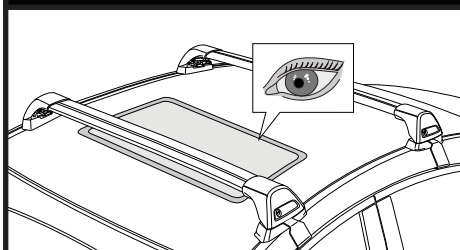

x4

ATTENTION • ATENCIÓN • AUFMERKSAMKEIT • ATTENZIONE • ATENÇÃO • 注意 • ВНИМАНИЕ