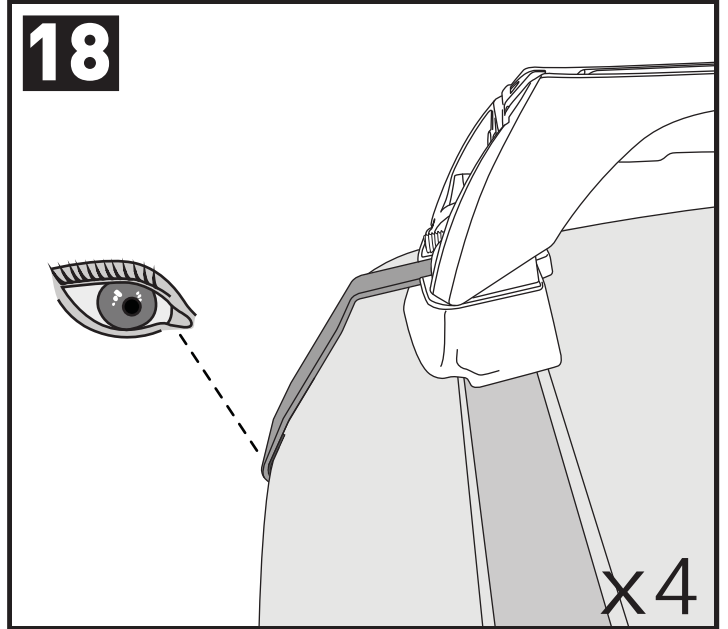

16

CLOSE • FERMER • CERRAR • GESCHLOSSEN • VICINO • FECHAR • 关紧 • ЗАКРЫТЬ

17

18

ATTENTION • ATENCIÓN • AUFMERKSAMKEIT • ATTENZIONE • ATENÇÃO • 注意 • ВНИМАНИЕ