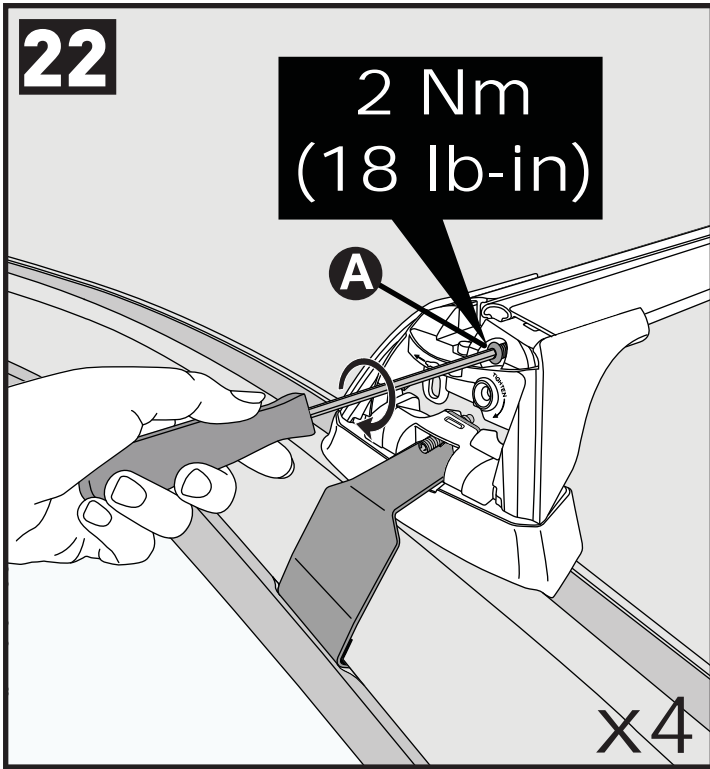

x4

ATTENTION • ATENCIÓN • AUFMERKSAMKEIT • ATTENZIONE • ATENÇÃO • 注意 • ВНИМАНИЕ