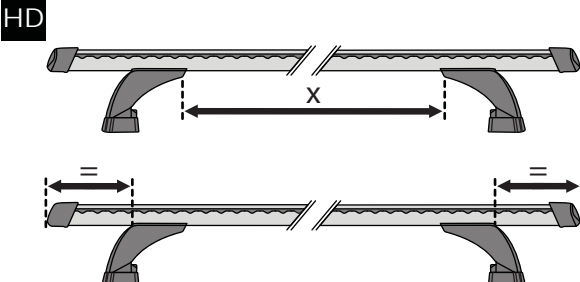

19

F

T

HD

P

		1	2
Ford Ranger Double Cab 4dr Ute Nov 11- Jul 15	AU, EU, NZ, ZA	X = 937 mm (36 7/8")	X = 915 mm (36")
Ford Ranger Double Cab 4dr Ute Aug 15+	AU, EU, NZ, ZA	X = 937 mm (36 7/8")	X = 915 mm (36")
Ford Ranger Single Cab 2dr Ute Jan 12 - Aug 15	AU, EU, NZ, ZA	X = 940 mm (37")	-
Ford Ranger Single Cab 2dr Ute Sep 15+	AU, EU, NZ, ZA	X = 940 mm (37")	-
Ford Ranger Super Cab 4dr Ute Jan 12 - 15	AU, EU, NZ, ZA	X = 937 mm (36 7/8")	X = 915 mm (36")
Ford Ranger Super Cab 4dr Ute Aug 15+	AU, EU, NZ, ZA	X = 937 mm (36 7/8")	X = 915 mm (36")
Mazda BT-50 Dual Cab 4dr Ute Nov 11- Aug 15	AU, EU, NZ, ZA	X = 937 mm (36 7/8")	X = 915 mm (36")
Mazda BT-50 Dual Cab 4dr Ute Sep 15+	AU, NZ, ZA	X = 937 mm (36 7/8")	X = 930 mm (36 5/8")
Mazda BT-50 Freestyle Cab 4dr Ute Nov 11- Aug 15	AU, NZ, ZA	X = 937 mm (36 7/8")	X = 927 mm (36 1/2")
Mazda BT-50 Freestyle Cab 4dr Ute Sep 15+	AU, NZ, ZA	X = 937 mm (36 7/8")	X = 927 mm (36 1/2")
Mazda BT-50 Single Cab 2dr Ute Nov 11- Aug 15	AU, NZ, ZA	X = 940 mm (37")	-
Mazda BT-50 Single Cab 2dr Ute Sep 15+	AU, NZ, ZA	X = 937 mm (36 7/8")	-