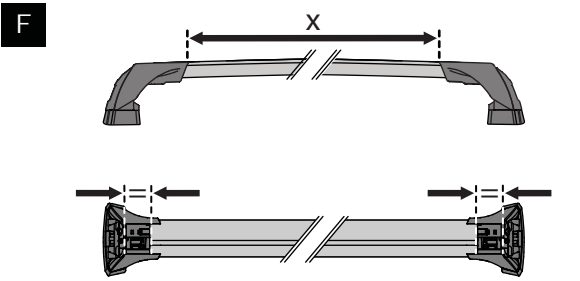

19

F

T

HD

P

		1	2
Ford Ranger Double Cab 4dr Ute Nov 11- Jul 15	AU, EU, NZ, ZA	X = 937 mm (36 7/8")	X = 915 mm (36")
Ford Ranger Double Cab 4dr Ute Aug 15+	AU, EU, NZ, ZA	X = 937 mm (36 7/8")	X = 915 mm (36")
Ford Ranger Single Cab 2dr Ute Jan 12 - Aug 15	AU, EU, NZ, ZA	X = 940 mm (37")	-
Ford Ranger Single Cab 2dr Ute Sep 15+	AU, EU, NZ, ZA	X = 940 mm (37")	-
Ford Ranger Super Cab 4dr Ute Jan 12 - 15	AU, EU, NZ, ZA	X = 937 mm (36 7/8")	X = 915 mm (36")
Ford Ranger Super Cab 4dr Ute Aug 15+	AU, EU, NZ, ZA	X = 937 mm (36 7/8")	X = 915 mm (36")
Mazda BT-50 Dual Cab 4dr Ute Nov 11- Aug 15	AU, EU, NZ, ZA	X = 937 mm (36 7/8")	X = 915 mm (36")
Mazda BT-50 Dual Cab 4dr Ute Sep 15+	AU, NZ, ZA	X = 937 mm (36 7/8")	X = 930 mm (36 5/8")
Mazda BT-50 Freestyle Cab 4dr Ute Nov 11- Aug 15	AU, NZ, ZA	X = 937 mm (36 7/8")	X = 927 mm (36 1/2")
Mazda BT-50 Freestyle Cab 4dr Ute Sep 15+	AU, NZ, ZA	X = 937 mm (36 7/8")	X = 927 mm (36 1/2")
Mazda BT-50 Single Cab 2dr Ute Nov 11- Aug 15	AU, NZ, ZA	X = 940 mm (37")	-
Mazda BT-50 Single Cab 2dr Ute Sep 15+	AU, NZ, ZA	X = 937 mm (36 7/8")	-