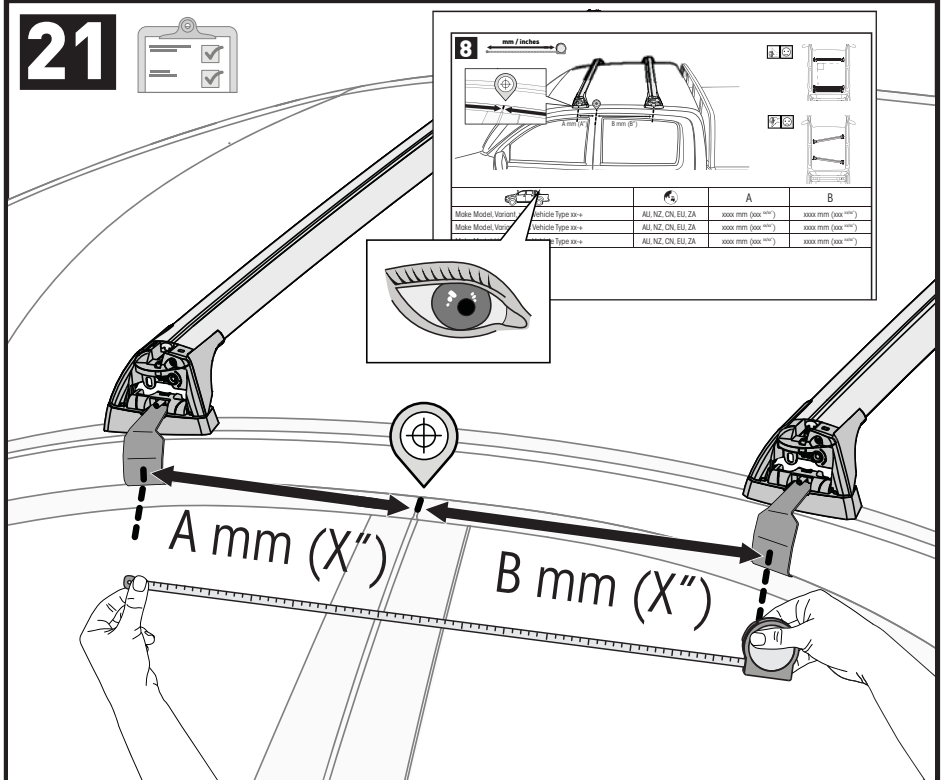

19

F

T

HD

P

		1	2
Ford Ranger Double Cab 4dr Ute Nov 11- Jul 15	AU, EU, NZ, ZA	X = 937 mm (36 7/8")	X = 915 mm (36")
Ford Ranger Double Cab 4dr Ute Aug 15+	AU, EU, NZ, ZA	X = 937 mm (36 7/8")	X = 915 mm (36")
Ford Ranger Single Cab 2dr Ute Jan 12 - Aug 15	AU, EU, NZ, ZA	X = 940 mm (37")	-
Ford Ranger Single Cab 2dr Ute Sep 15+	AU, EU, NZ, ZA	X = 940 mm (37")	-
Ford Ranger Super Cab 4dr Ute Jan 12 - 15	AU, EU, NZ, ZA	X = 937 mm (36 7/8")	X = 915 mm (36")
Ford Ranger Super Cab 4dr Ute Aug 15+	AU, EU, NZ, ZA	X = 937 mm (36 7/8")	X = 915 mm (36")
Mazda BT-50 Dual Cab 4dr Ute Nov 11- Aug 15	AU, EU, NZ, ZA	X = 937 mm (36 7/8")	X = 915 mm (36")
Mazda BT-50 Dual Cab 4dr Ute Sep 15+	AU, NZ, ZA	X = 937 mm (36 7/8")	X = 930 mm (36 5/8")
Mazda BT-50 Freestyle Cab 4dr Ute Nov 11- Aug 15	AU, NZ, ZA	X = 937 mm (36 7/8")	X = 927 mm (36 1/2")
Mazda BT-50 Freestyle Cab 4dr Ute Sep 15+	AU, NZ, ZA	X = 937 mm (36 7/8")	X = 927 mm (36 1/2")
Mazda BT-50 Single Cab 2dr Ute Nov 11- Aug 15	AU, NZ, ZA	X = 940 mm (37")	-
Mazda BT-50 Single Cab 2dr Ute Sep 15+	AU, NZ, ZA	X = 937 mm (36 7/8")	-

20

21