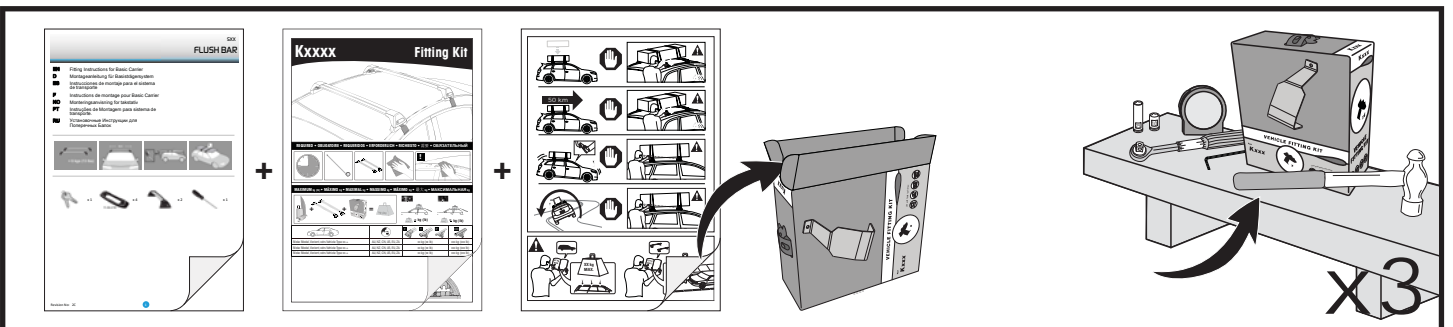

Yakima Austratia Pty Ltd
17 Hinkler Court, Brendale
QLD 4500, Australia

Yakima Europe Coöperatief U.A.
Archimedesbaan 25, 3439
ME Nieuwegein, The Netherlands

Yakima Products, Inc.
15025 SW Koll Pkway,
Beaverton, OR 97006 USA