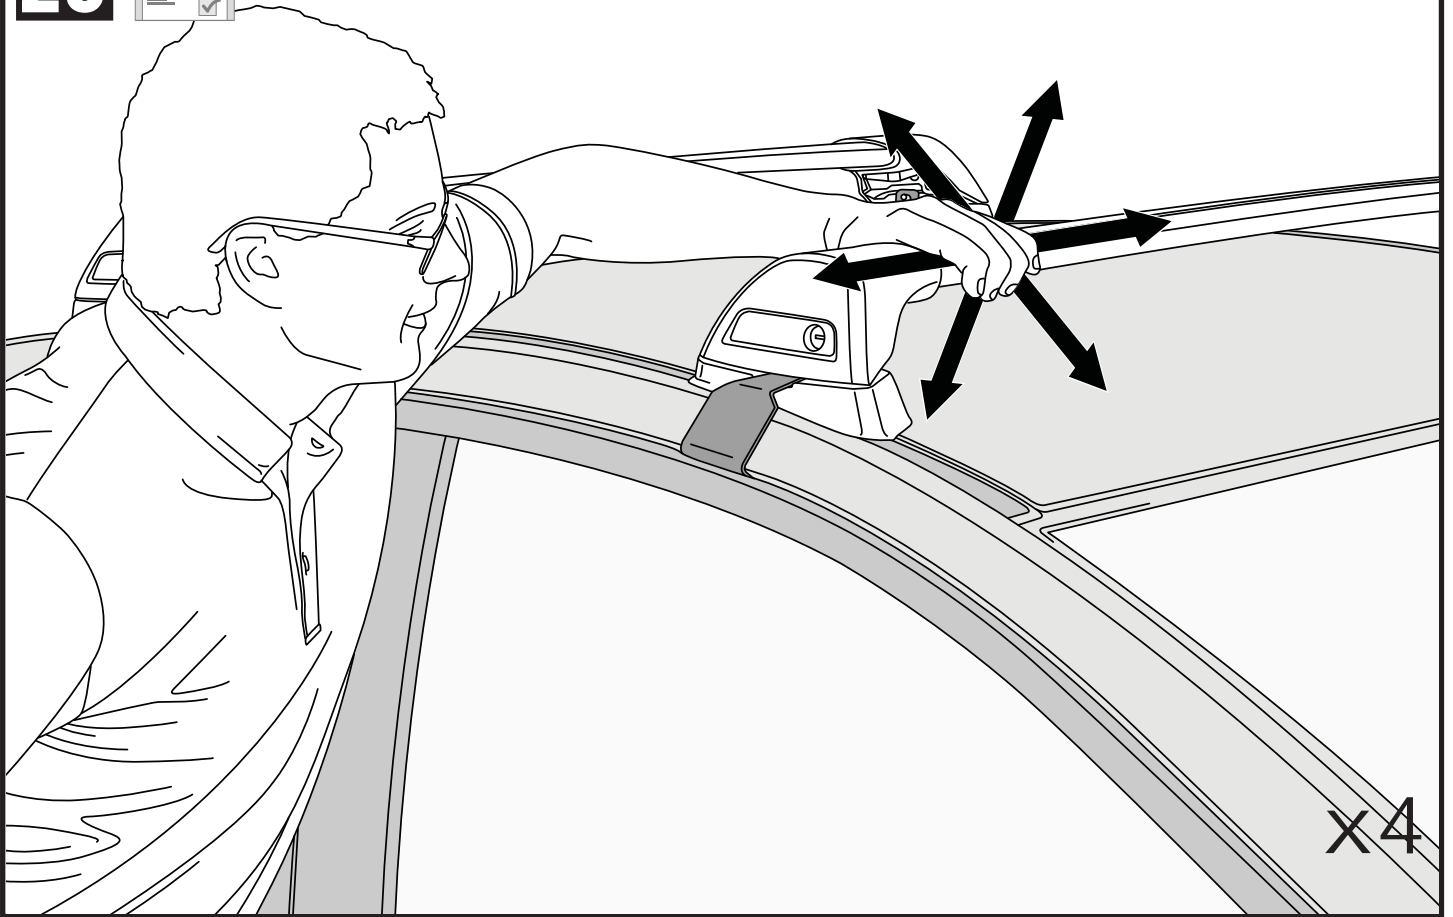

25

ATTENTION • ATENCIÓN • AUFMERKSAMKEIT • ATTENZIONE • ATENÇÃO • 注意 • ВНИМАНИЕ

1. **EN** Please read safety and warranty booklet included with this product prior to use. For more information visit your local dealer.
2. **FR** Veuillez lire attentivement le manuel de sécurité et de garantie avant utilisation. Pour plus d'informations, visitez votre concessionnaire local.
3. **ES** Por favor, lea folleto de seguridad y garantía que se incluye con este producto antes de su uso. Para obtener más información, visite a su distribuidor local.
4. **DE** Bitte lesen und beachten Sie die beiliegende Montageanleitung, Sicherheitshinweise und Garantiebedingungen bevor Sie das Produkt montieren/benutzen. Für weitere Informationen kontaktieren Sie bitte Ihnen Händler.
5. **IT** Si prega di leggere il libretto di sicurezza e garanzia incluso nel prodotto prima dell'uso. Per maggiori informazioni visita il rivenditore locale.
6. **PT** Por favor leia o manual de segurança e garantia incluído, antes de utilizar o produto. Para mais informações visite o seu revendedor local.
7. **CN** 使用前, 请仔细阅读产品内安全和保修细则。欲了解更多信息, 请咨询当地经销商。
8. **RU** Пожалуйста, ознакомьтесь с инструкцией перед тем, как использовать товар. Для получения более подробной информации обратитесь к местному дилеру.