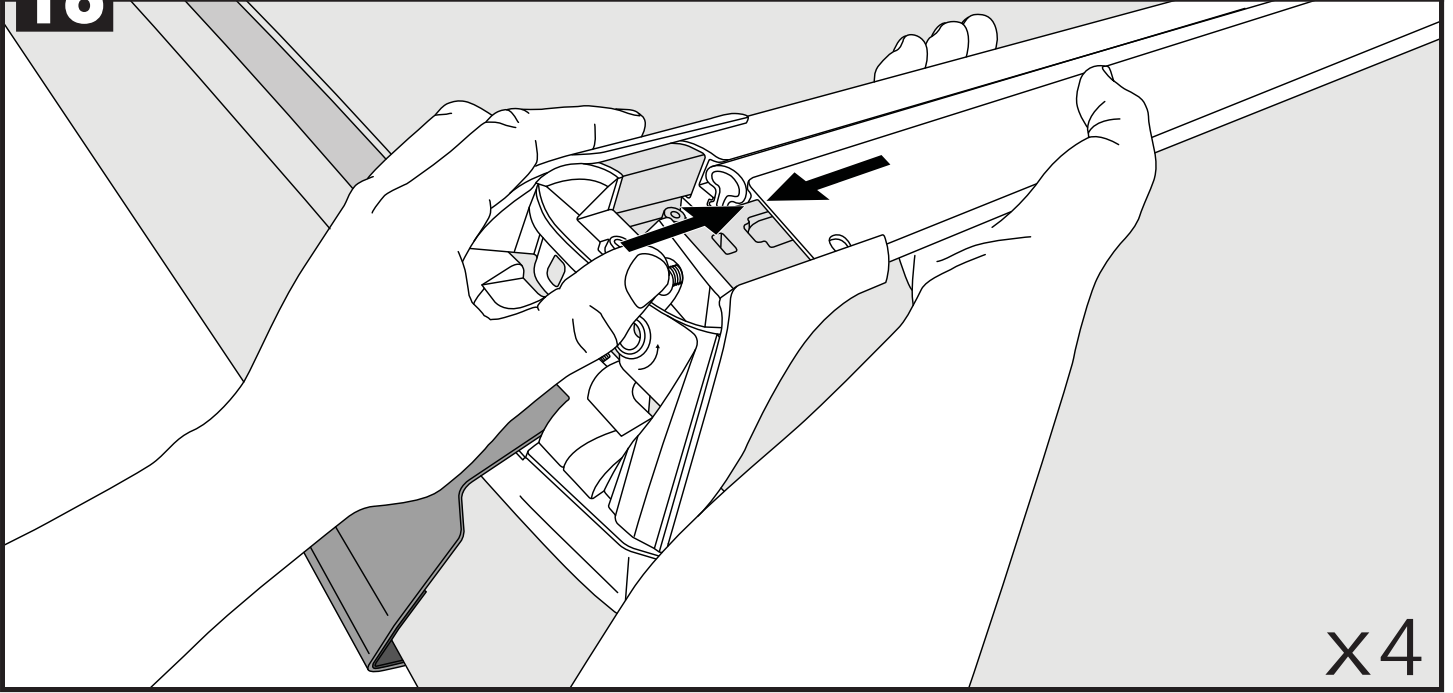

16

CLOSE • FERMER • CERRAR • GESCHLOSSEN • VICINO • FECHAR • 关紧 • ЗАКРЫТЬ