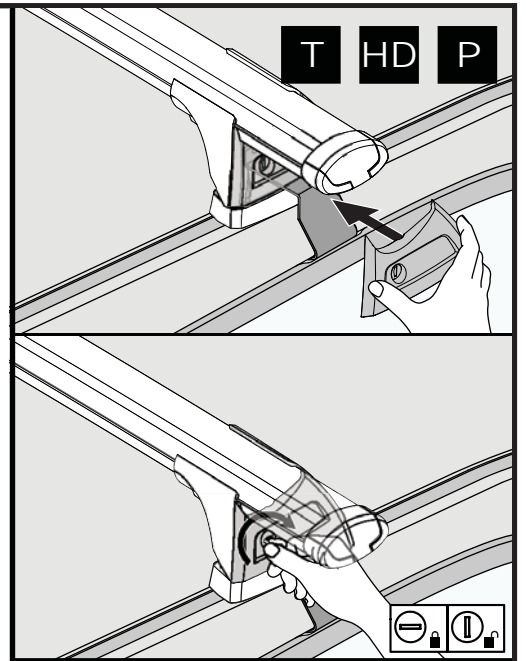

x4

ATTENTION • ATENCIÓN • AUFMERKSAMKEIT • ATTENZIONE • ATENÇÃO • 注意 • ВНИМАНИЕ