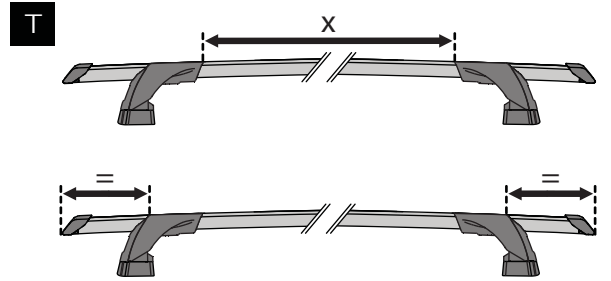

19

F

T

HD

P

		1	2
Ford Ranger Double Cab 4dr Ute Nov 11- Jul 15	AU, EU, NZ, ZA	X = 937 mm (36 7/8")	X = 915 mm (36")
Ford Ranger Double Cab 4dr Ute Aug 15+	AU, EU, NZ, ZA	X = 937 mm (36 7/8")	X = 915 mm (36")
Ford Ranger Single Cab 2dr Ute Jan 12 - Aug 15	AU, EU, NZ, ZA	X = 940 mm (37")	-
Ford Ranger Single Cab 2dr Ute Sep 15+	AU, EU, NZ, ZA	X = 940 mm (37")	-
Ford Ranger Super Cab 4dr Ute Jan 12 - 15	AU, EU, NZ, ZA	X = 937 mm (36 7/8")	X = 915 mm (36")
Ford Ranger Super Cab 4dr Ute Aug 15+	AU, EU, NZ, ZA	X = 937 mm (36 7/8")	X = 915 mm (36")
Mazda BT-50 Dual Cab 4dr Ute Nov 11- Aug 15	AU, EU, NZ, ZA	X = 937 mm (36 7/8")	X = 915 mm (36")
Mazda BT-50 Dual Cab 4dr Ute Sep 15+	AU, NZ, ZA	X = 937 mm (36 7/8")	X = 930 mm (36 5/8")
Mazda BT-50 Freestyle Cab 4dr Ute Nov 11- Aug 15	AU, NZ, ZA	X = 937 mm (36 7/8")	X = 927 mm (36 1/2")
Mazda BT-50 Freestyle Cab 4dr Ute Sep 15+	AU, NZ, ZA	X = 937 mm (36 7/8")	X = 927 mm (36 1/2")
Mazda BT-50 Single Cab 2dr Ute Nov 11- Aug 15	AU, NZ, ZA	X = 940 mm (37")	-
Mazda BT-50 Single Cab 2dr Ute Sep 15+	AU, NZ, ZA	X = 937 mm (36 7/8")	-