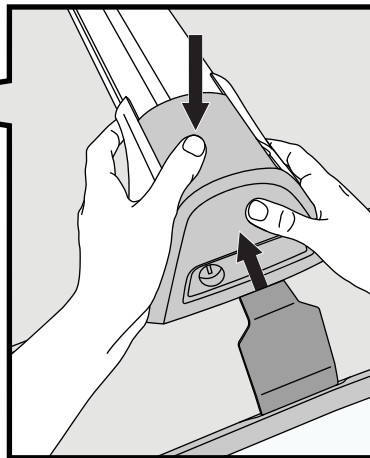

x4

ATTENTION • ATENCIÓN • AUFMERKSAMKEIT • ATTENZIONE • ATENÇÃO • 注意 • ВНИМАНИЕ