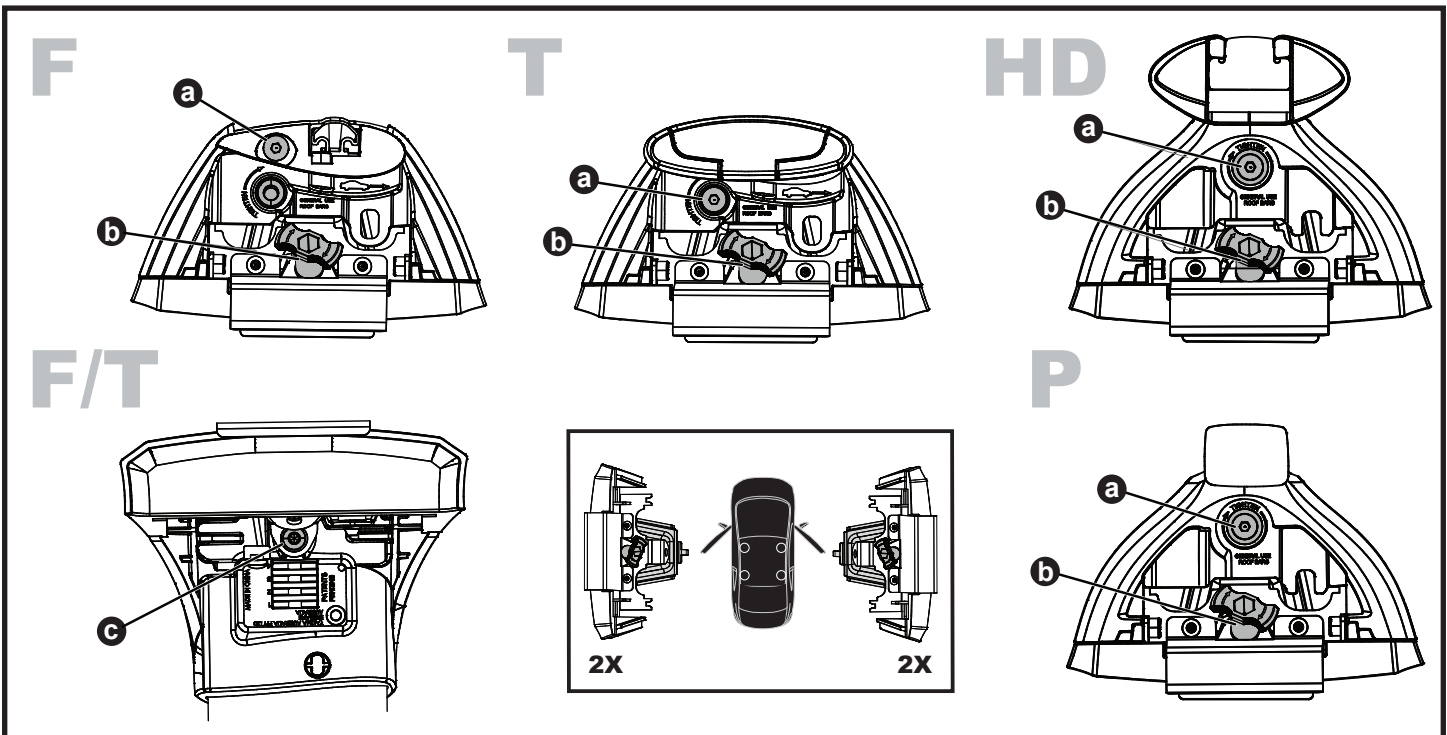

**ATTENTION • AUFMERKSAMKEIT • ATENCIÓN • ATTENTION • OPPMERKSOMHET • ATENÇÃO • ВНИМАНИЕ
ATTENZIONE • UWAGA • UPOZORNĚNÍ • UPOZORNENIE • AANDACHT • UPPMÄRKSAMHET**