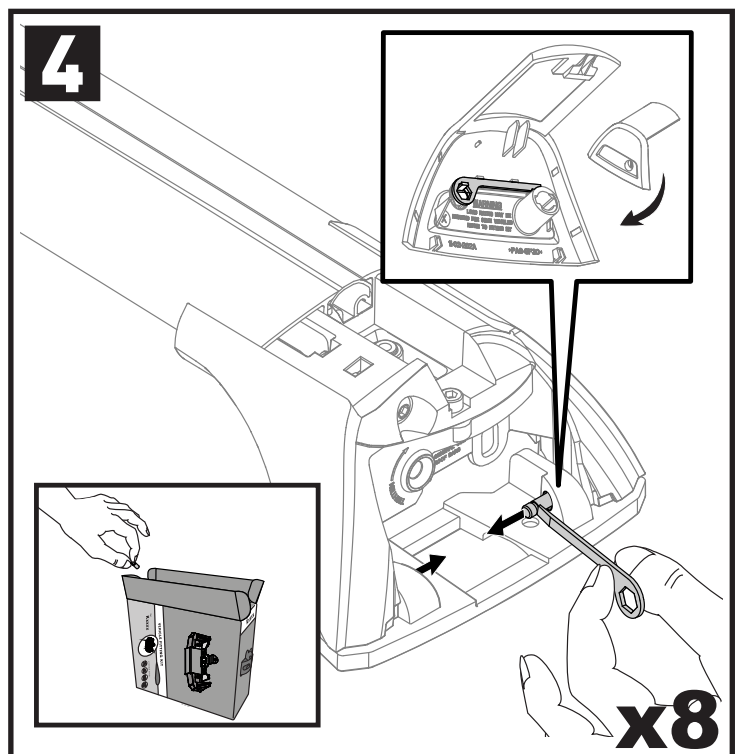

**ATTENTION • AUFMERKSAMKEIT • ATENCIÓN • ATTENTION • OPPMERKSOMHET • ATENÇÃO • ВНИМАНИЕ
ATTENZIONE • UWAGA • UPOZORNĚNÍ • UPOZORNENIE • AANDACHT • UPPMÄRKSAMHET**