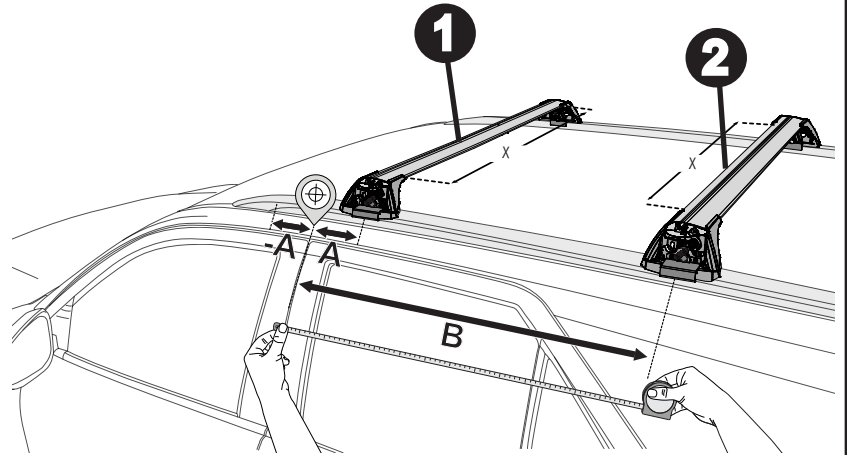

# 13

	1	2	A	B
Mercedes Benz C-Class, 5dr Estate 14+	X = 810 mm (31 7/8")	X = 735 mm (28 7/8")	-A = 30 mm (1 1/8")	B = 690 mm (27 1/8")
Ford Focus, 5dr Estate 11+	X = 827 mm (32 1/2")	X = 754 mm (29 5/8")	A = 5 mm (2/8")	B = 760 mm (29 7/8")
Volkswagen Passat Variant, 5dr Estate 14+	X = 825 mm (32 1/2")	X = 785 mm (30 7/8")	-A = 5 mm (2/8")	B = 745 mm (29 3/8")
Volkswagen Passat, 5dr Estate May 15+	X = 825 mm (32 1/2")	X = 785 mm (30 7/8")	-A = 5 mm (2/8")	B = 745 mm (29 3/8")
Volkswagen Passat, 5dr Estate Jul 15+	X = 825 mm (32 1/2")	X = 785 mm (30 7/8")	-A = 5 mm (2/8")	B = 745 mm (29 3/8")
Volkswagen Passat, 5dr Estate 15+	X = 825 mm (32 1/2")	X = 785 mm (30 7/8")	-A = 5 mm (2/8")	B = 745 mm (29 3/8")
Volkswagen Variant, 5dr Wagon 16+	X = 825 mm (32 1/2")	X = 785 mm (30 7/8")	-A = 5 mm (2/8")	B = 745 mm (29 3/8")
Volkswagen Variant Alltrack 5dr Wagon 16+	X = 825 mm (32 1/2")	X = 785 mm (30 7/8")	-A = 5 mm (2/8")	B = 745 mm (29 3/8")