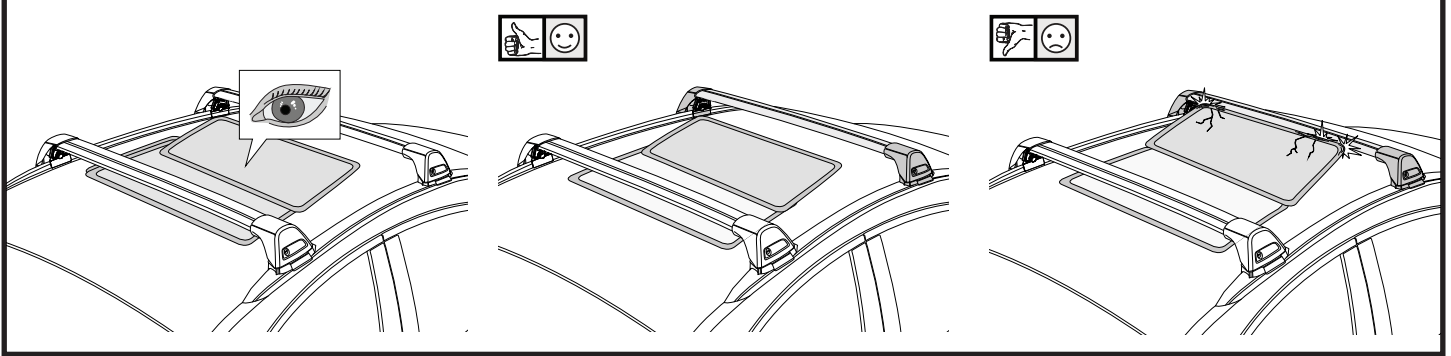

**ATTENTION • AUFMERKSAMKEIT • ATENCIÓN • ATTENTION • OPPMERKSOMHET • ATENÇÃO • ВНИМАНИЕ
ATTENZIONE • UWAGA • UPOZORNĚNÍ • UPOZORNENIE • AANDACHT • UPPMÄRKSAMHET**