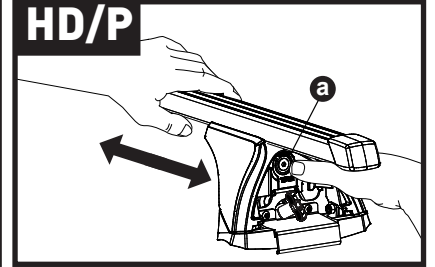

# 13

	1	2	A	B
Mercedes Benz C-Class, 5dr Estate 14+	X = 810 mm (31 7/8")	X = 735 mm (28 7/8")	-A = 30 mm (1 1/8")	B = 690 mm (27 1/8")
Ford Focus, 5dr Estate 11+	X = 827 mm (32 1/2")	X = 754 mm (29 5/8")	A = 5 mm (2/8")	B = 760 mm (29 7/8")
Volkswagen Passat Variant, 5dr Estate 14+	X = 825 mm (32 1/2")	X = 785 mm (30 7/8")	-A = 5 mm (2/8")	B = 745 mm (29 3/8")
Volkswagen Passat, 5dr Estate May 15+	X = 825 mm (32 1/2")	X = 785 mm (30 7/8")	-A = 5 mm (2/8")	B = 745 mm (29 3/8")
Volkswagen Passat, 5dr Estate Jul 15+	X = 825 mm (32 1/2")	X = 785 mm (30 7/8")	-A = 5 mm (2/8")	B = 745 mm (29 3/8")
Volkswagen Passat, 5dr Estate 15+	X = 825 mm (32 1/2")	X = 785 mm (30 7/8")	-A = 5 mm (2/8")	B = 745 mm (29 3/8")
Volkswagen Variant, 5dr Wagon 16+	X = 825 mm (32 1/2")	X = 785 mm (30 7/8")	-A = 5 mm (2/8")	B = 745 mm (29 3/8")
Volkswagen Variant Alltrack 5dr Wagon 16+	X = 825 mm (32 1/2")	X = 785 mm (30 7/8")	-A = 5 mm (2/8")	B = 745 mm (29 3/8")