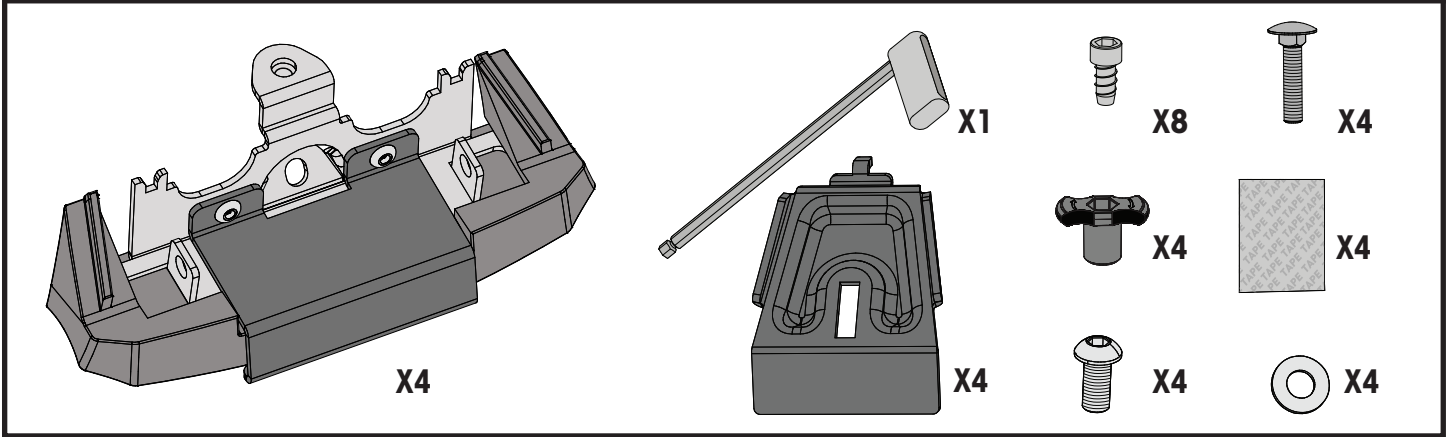

**CONTENTS • INHALT • CONTENIDO • CONTENU • INNHOLD • CONTEÚDO • СОДЕРЖАНИЕ • CONTENUTI
TREŚĆ • OBSAH • OBSAH • INHOUD • INNEHÅLL**