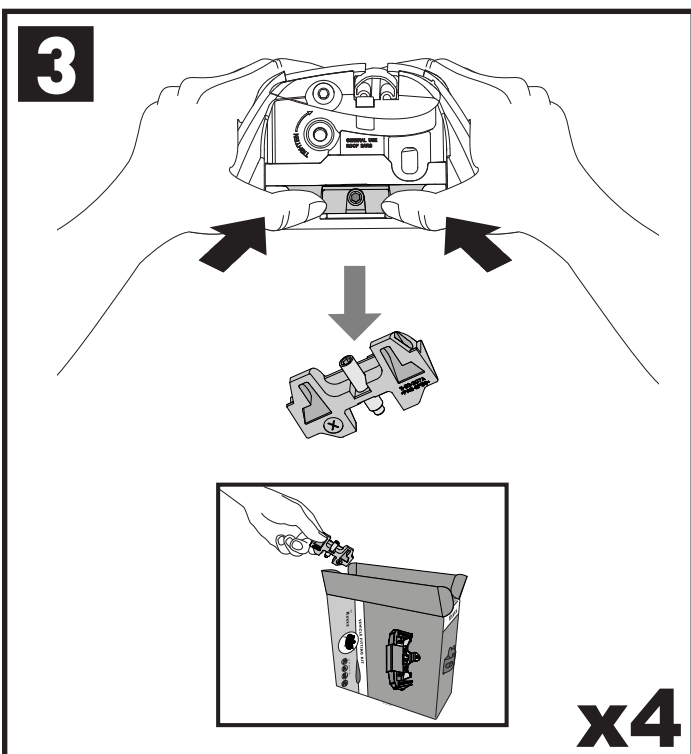

**ATTENTION • AUFMERKSAMKEIT • ATENCIÓN • ATTENTION • OPPMERKSOMHET • ATENÇÃO • ВНИМАНИЕ
ATTENZIONE • UWAGA • UPOZORNĚNÍ • UPOZORNENIE • AANDACHT • UPPMÄRKSAMHET**