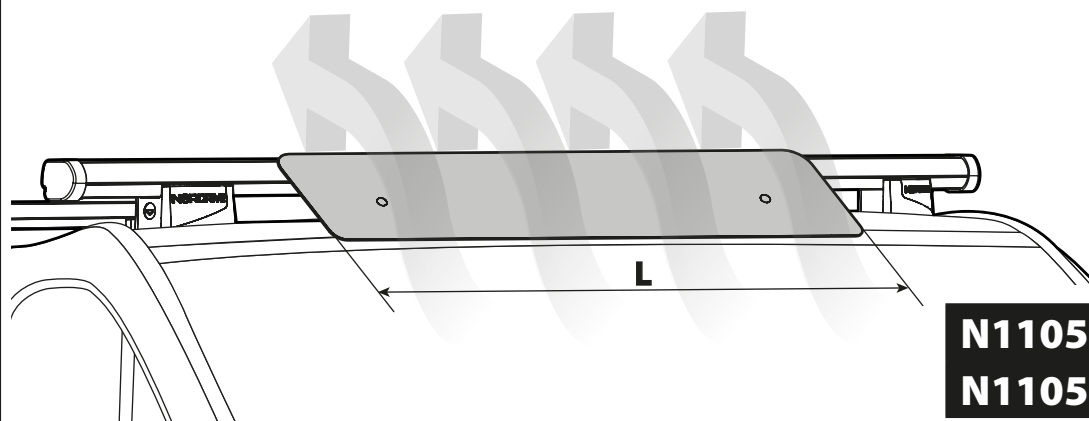

EYE-BOLTS

N11033 KP-3

SPOILER

N11057 KP-9 L = 95 cm

N11058 KP-11 L = 110 cm

OPTIONALS PER / FOR / FÜR:

Kargo series

Acciaio / Steel