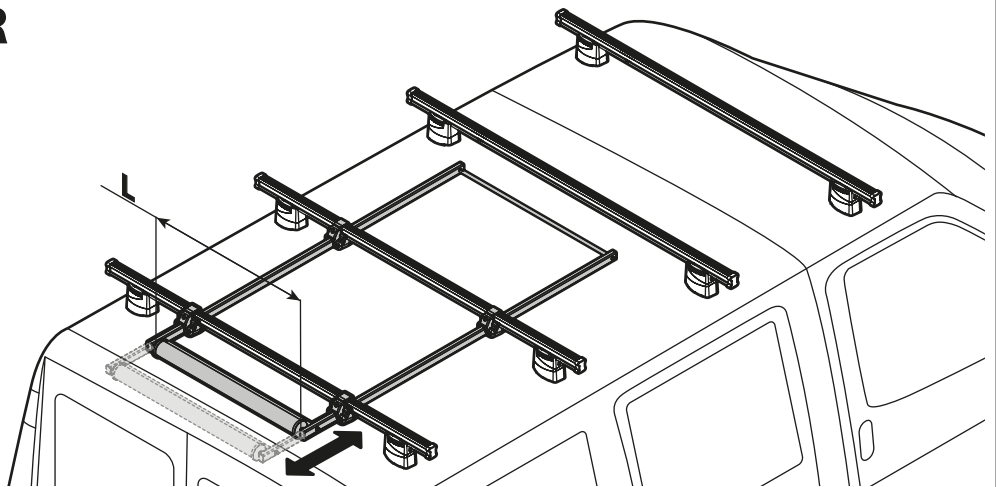

EXTENSION ROLLER

N11020	U-0	L = 64 cm
N11021	U-7	L = 96 cm

NORDRIVE®
TRANSPORT SOLUTIONS

NORDRIVE® is a registered trademark of
LAMPA S.p.A.
Via G. Rossa 53/55, 46019 Viadana (MN) ITALY
Tel. +39 0375 820700
UNI EN ISO 9001:2015 Certified Company
www.nordrive.it
www.lampa.it

91CA0390 r01