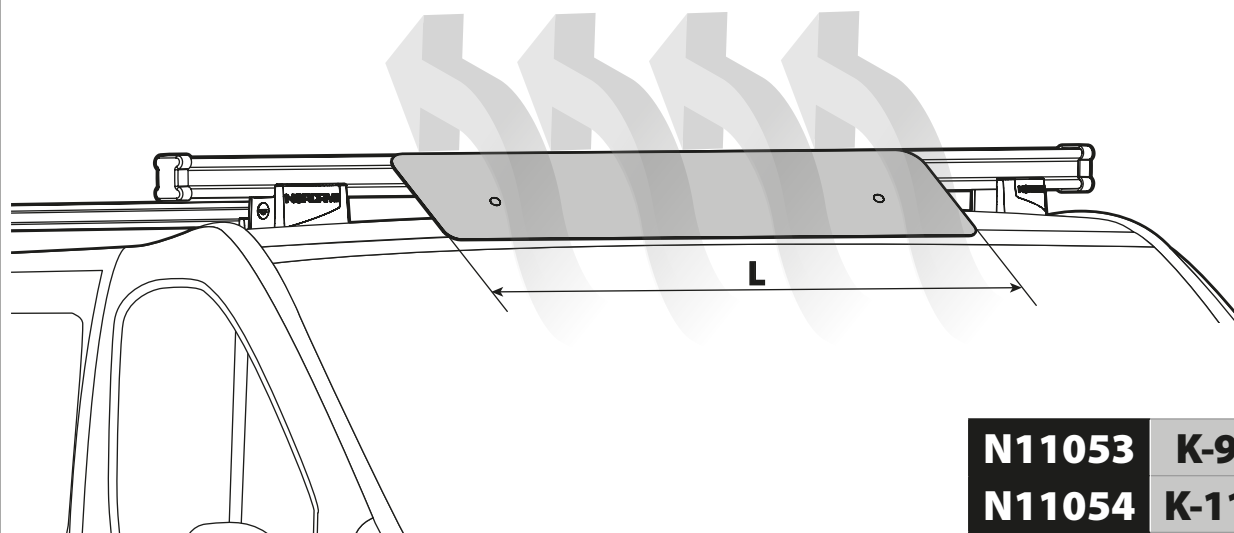

KARGO ROLLER

N11000	K-0	L = 64 cm
N11003	K-7	L = 96 cm

LOAD STOPS

N11001 K-1

LOAD STOPS

N11002 K-2

SPOILER

N11053	K-9	L = 95 cm
N11054	K-11	L = 110 cm