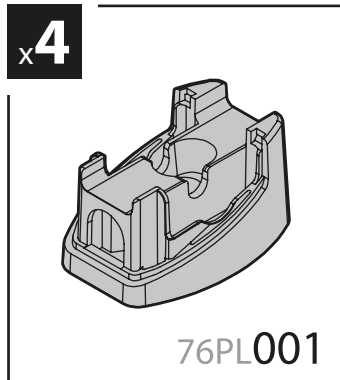

NORDRIVE®

TRANSPORT SOLUTIONS

Art. **N99953**