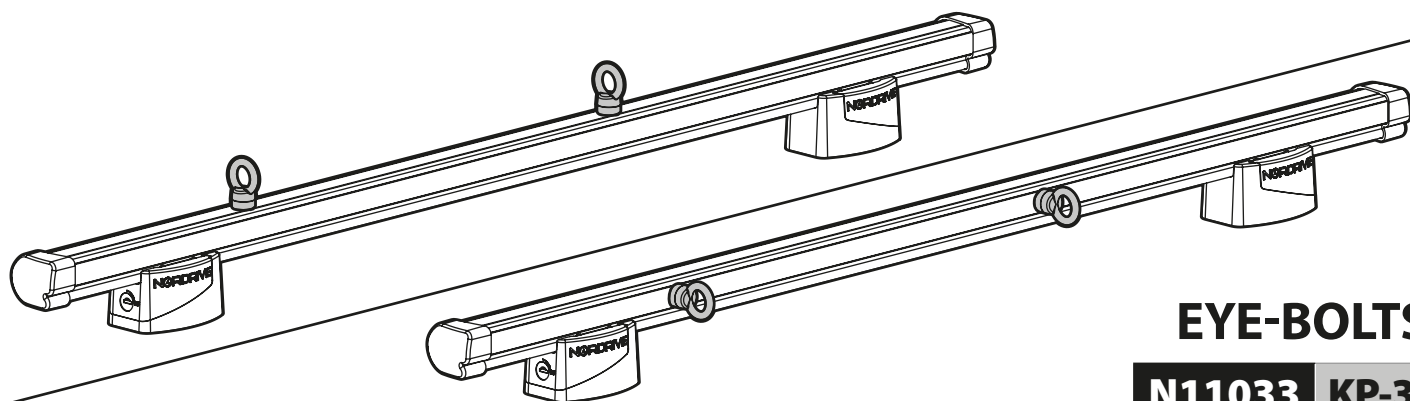

EYE-BOLTS

N11033 KP-3

SPOILER

N11057 KP-9 L = 95 cm

N11058 KP-11 L = 110 cm

OPTIONALS PER / FOR / FÜR:

Kargo series

Acciaio / Steel