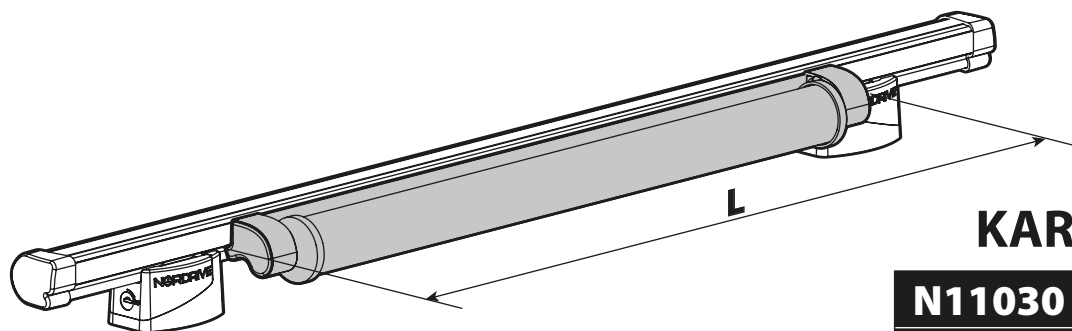

OPTIONALS PER / FOR / FÜR:

Kargo-Plus series

Alluminio / Aluminium

KARGO ROLLER

N11030 KP-0 L = 64 cm

N11034 KP-7 L = 96 cm