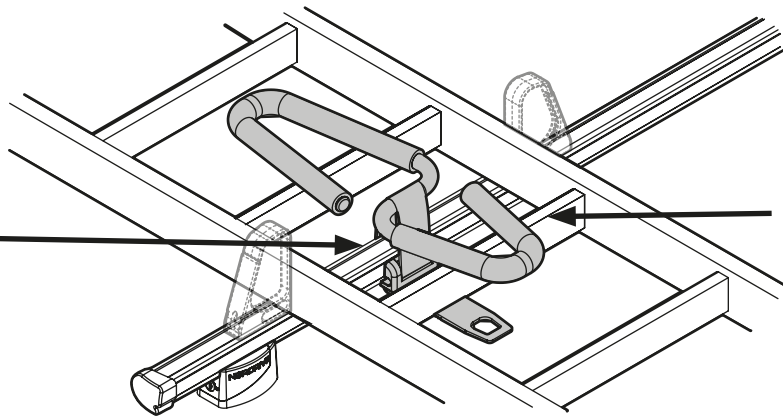

Kargo-Plus
series

Alluminio / Aluminium

KARGO-TUBE

N11050	T200	L = 205 cm
N11051	T300	L = 305 cm
N11052	T400	L = 405 cm

LADDER HOLDER STRAPS

N11065 U-5

LADDER STEP ADAPTER

N11067 U-6