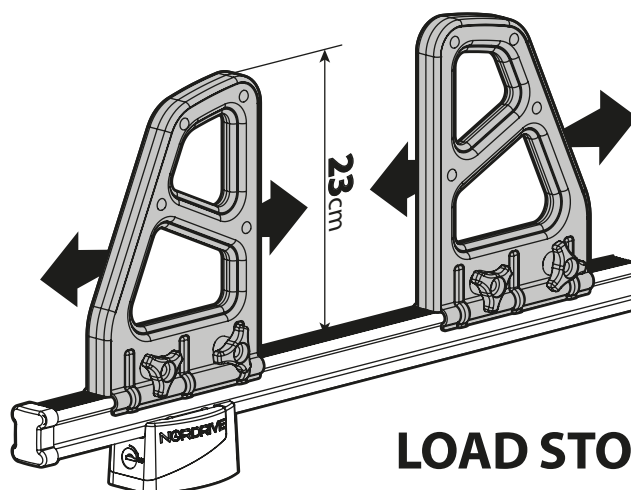

KARGO ROLLER

N11000	K-0	L = 64 cm
N11003	K-7	L = 96 cm

LOAD STOPS

N11001 K-1

LOAD STOPS

N11002 K-2

SPOILER

N11053	K-9	L = 95 cm
N11054	K-11	L = 110 cm