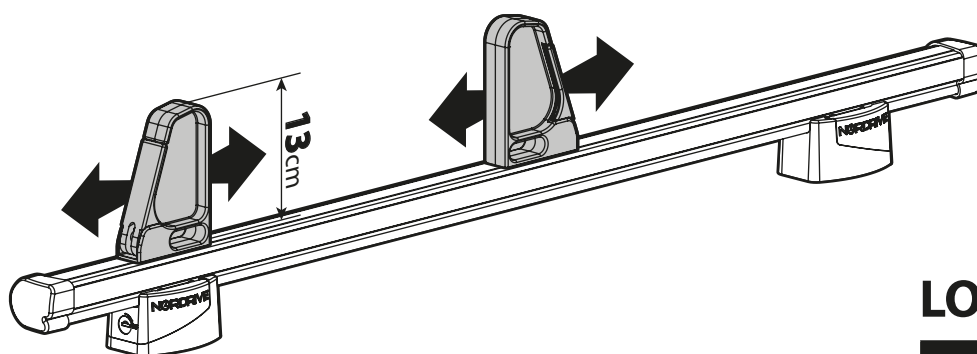

OPTIONALS PER / FOR / FÜR:

Kargo-Plus series

Alluminio / Aluminium

KARGO ROLLER

N11030 KP-0 L = 64 cm

N11034 KP-7 L = 96 cm

LOAD STOPS

N11031 KP-1