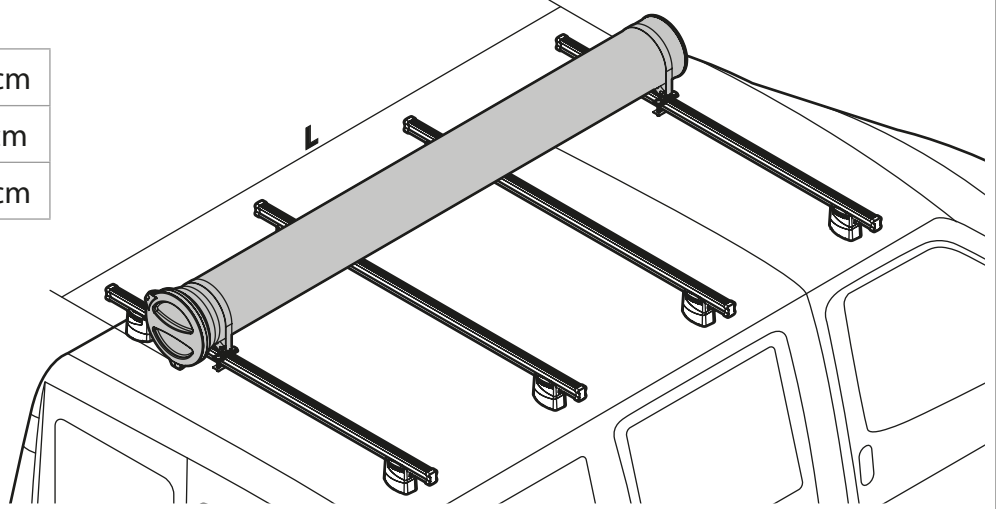

OPTIONALS PER / FOR / FÜR:

Kargo series

Acciaio / Steel

Kargo-Plus
series

Alluminio / Aluminium

KARGO-TUBE

N11050	T200	L = 205 cm
N11051	T300	L = 305 cm
N11052	T400	L = 405 cm

LADDER HOLDER STRAPS

N11065 U-5