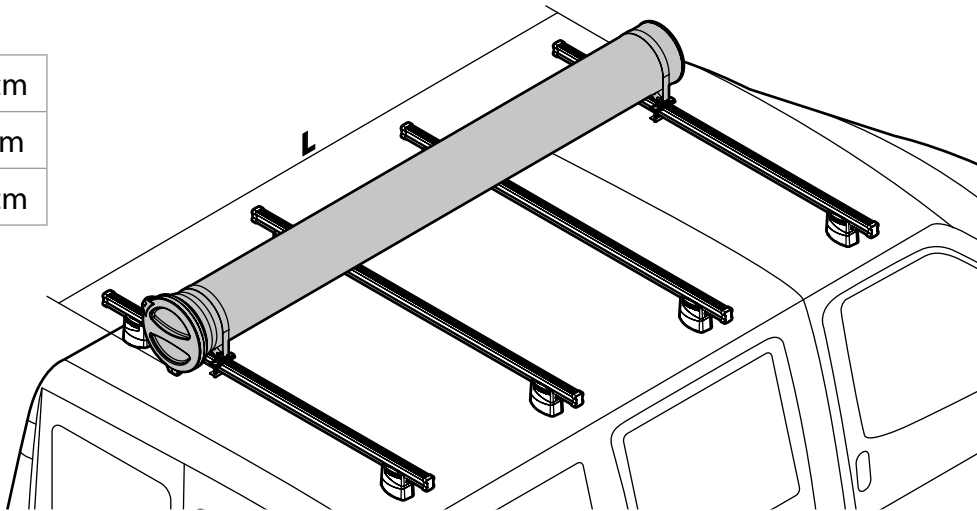

OPTIONALS PER / FOR / FÜR:

Kargo series

Acciaio / Steel

Kargo-Plus
series

Alluminio / Aluminium

KARGO-TUBE

N11050 T200 L = 205 cm

N11051 T300 L = 305 cm

N11052 T400 L = 405 cm

LADDER HOLDER STRAPS

N11065 U-5