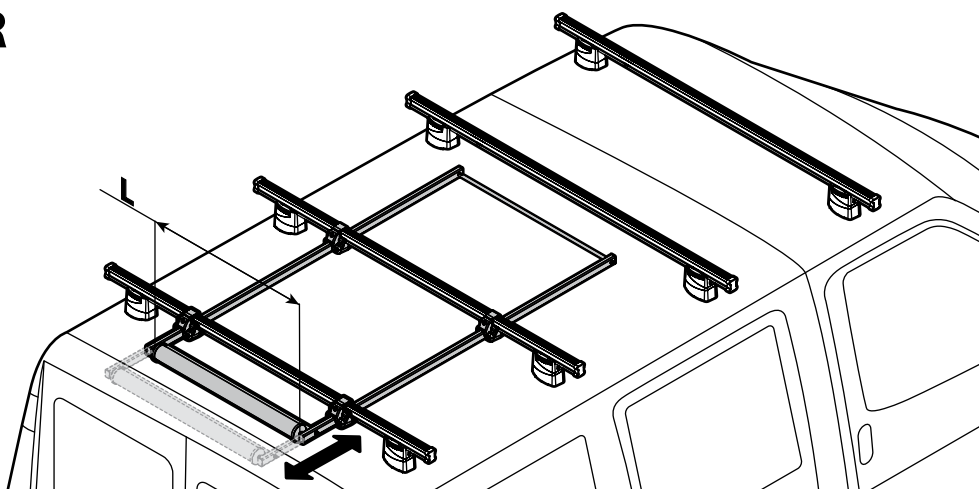

EXTENSION ROLLER

N11020	U-0	L = 64 cm
N11021	U-7	L = 96 cm

- (I) Lotto di produzione da comunicare per eventuali ricambi
- (GB) Production lot number to be communicated for any spare parts
- (F) Lot de production à communiquer pour toute pièce de rechange
- (D) Produktionscharge für eventuelle Ersatzteile
- (E) Lote de producción a comunicar por cualquier repuesto

Lot.

NORDRIVE®
TRANSPORT SOLUTIONS

NORDRIVE® is a registered trademark of
LAMPA S.p.A.
Via G. Rossa 53/55, 46019 Viadana (MN) ITALY
Tel. +39 0375 820700
UNI EN ISO 9001:2008 Certified Company
www.nordrive.it
www.lampa.it