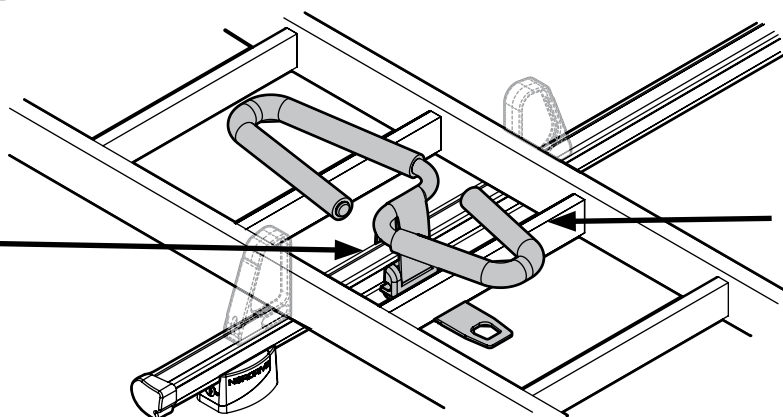

Kargo series

Acciaio / Steel

Kargo-Plus
series

Alluminio / Aluminium

KARGO-TUBE

N11050	T200	L = 205 cm
N11051	T300	L = 305 cm
N11052	T400	L = 405 cm

LADDER HOLDER STRAPS

N11065 U-5