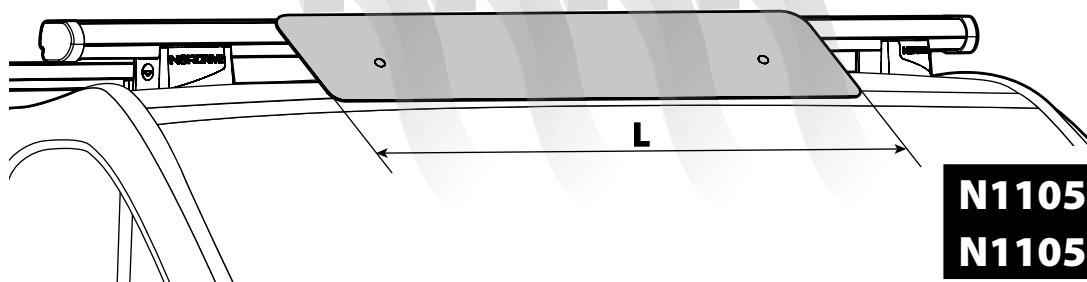

N11030	KP-0	L = 64 cm
N11034	KP-7	L = 96 cm

LOAD STOPS

N11031 KP-1

EYE-BOLTS

N11033 KP-3

SPOILER

N11057	KP-9	L = 95 cm
N11058	KP-11	L = 110 cm

OPTIONALS PER / FOR / FÜR: