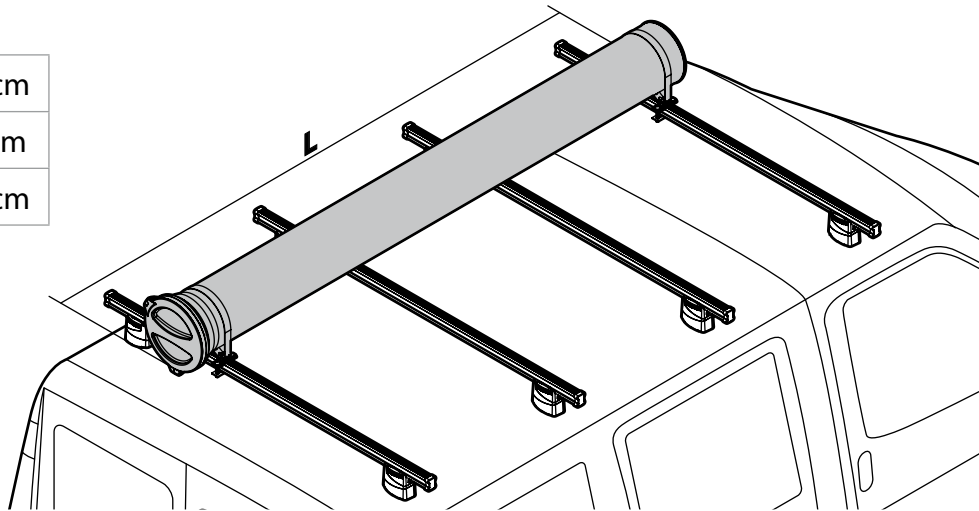

Kargo series

Acciaio / Steel

Kargo-Plus
series

Alluminio / Aluminium

KARGO-TUBE

N11050	T200	L = 205 cm
N11051	T300	L = 305 cm
N11052	T400	L = 405 cm

LADDER HOLDER STRAPS

N11065 U-5