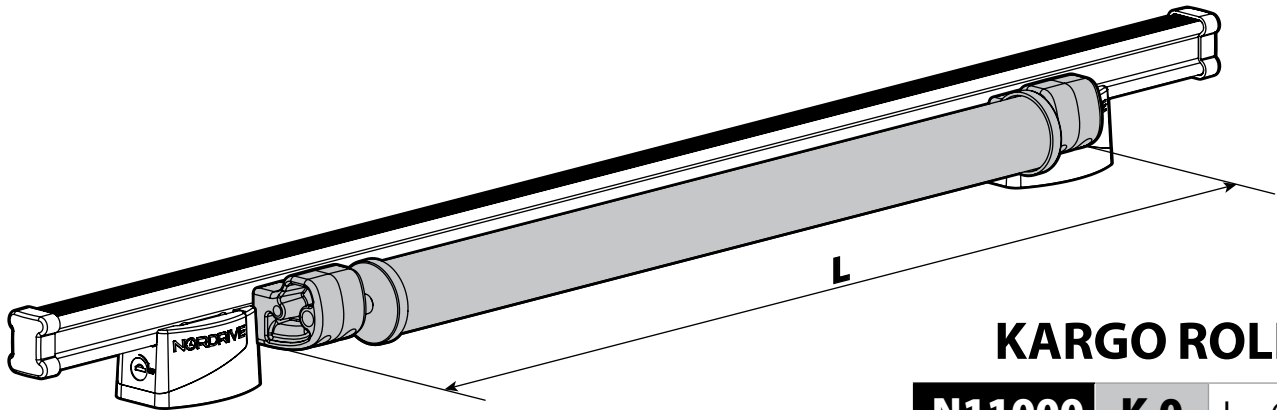

7

8

Kargo series

Acciaio / Steel

KARGO ROLLER

N11000	K-0	L = 64 cm
N11003	K-7	L = 96 cm

LOAD STOPS

N11001 K-1