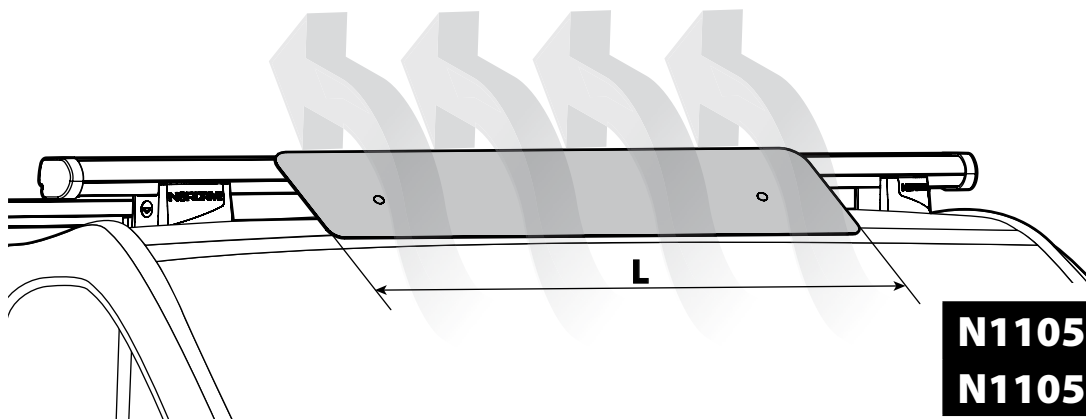

N11030	KP-0	L = 64 cm
N11034	KP-7	L = 96 cm

LOAD STOPS

N11031 KP-1

EYE-BOLTS

N11033 KP-3

SPOILER

N11057	KP-9	L = 95 cm
N11058	KP-11	L = 110 cm

OPTIONALS PER / FOR / FÜR: