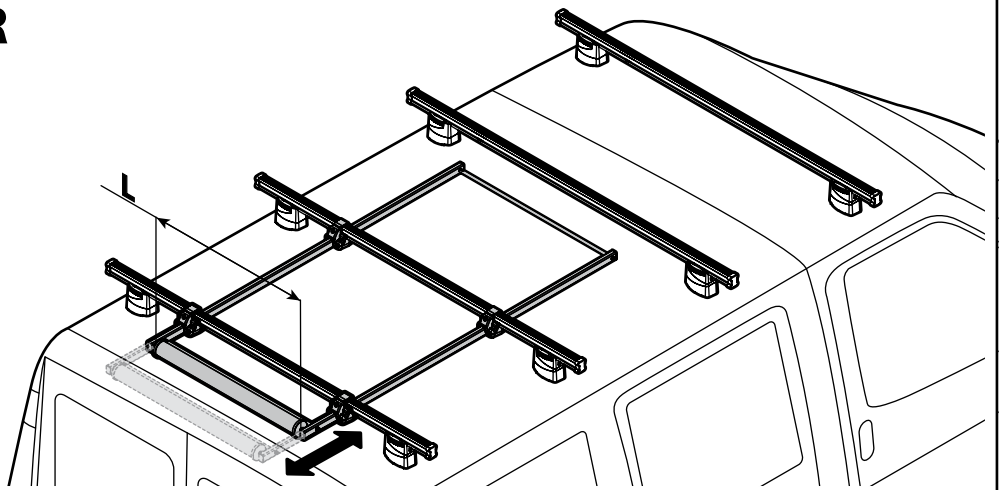

EXTENSION ROLLER

N11020	U-0	L = 64 cm
N11021	U-7	L = 96 cm

- (I) Lotto di produzione da comunicare per eventuali ricambi
- (GB) Production lot number to be communicated for any spare parts
- (F) Lot de production à communiquer pour toute pièce de rechange
- (D) Produktionscharge für eventuelle Ersatzteile
- (E) Lote de producción a comunicar por cualquier repuesto

Lot.

NORDRIVE®
TRANSPORT SOLUTIONS

NORDRIVE® is a registered trademark of
LAMPA S.p.A.
Via G. Rossa 53/55, 46019 Viadana (MN) ITALY
Tel. +39 0375 820700
UNI EN ISO 9001:2008 Certified Company
www.nordrive.it
www.lampa.it