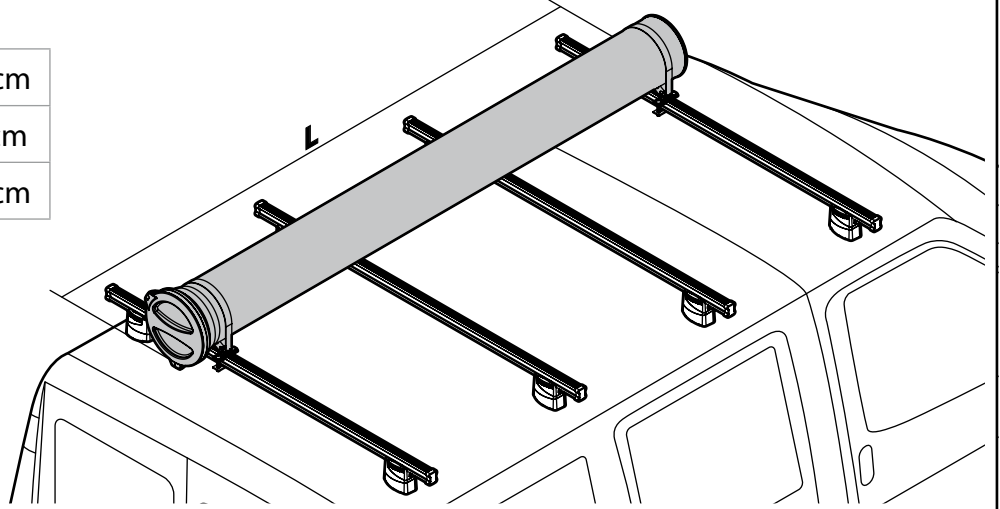

Kargo series

Acciaio / Steel

Kargo-Plus
series

Alluminio / Aluminium

KARGO-TUBE

N11050	T200	L = 205 cm
N11051	T300	L = 305 cm
N11052	T400	L = 405 cm

LADDER HOLDER STRAPS

N11065 U-5