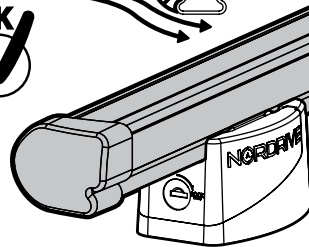

ATTENZIONE WARNING

A Kargo

ACCIAIO
Steel

MONTAGGIO DIRETTO
SUI KIT PIEDI SPECIFICI
DIRECTLY ON FOOT KITS
BEFESTIGUNGSFÜSSE

B Kargo-Plus

ALLUMINIO
Aluminium

MONTAGGIO DIRETTO
SUI KIT PIEDI SPECIFICI
DIRECTLY ON FOOT KITS
BEFESTIGUNGSFÜSSE

A

B

NO

NO

NO

NO

NO

NO