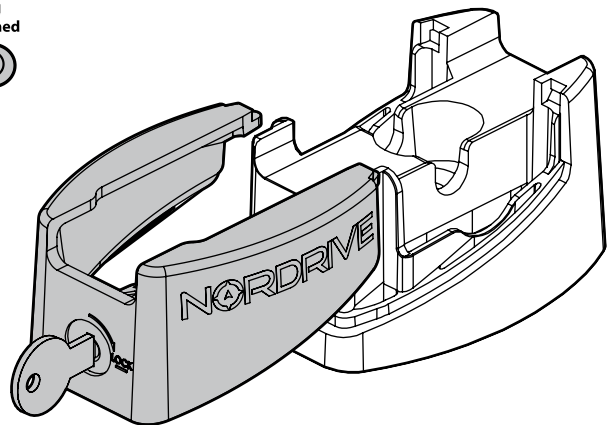

NORDRIVE®

TRANSPORT SOLUTIONS

Art. **N30324**