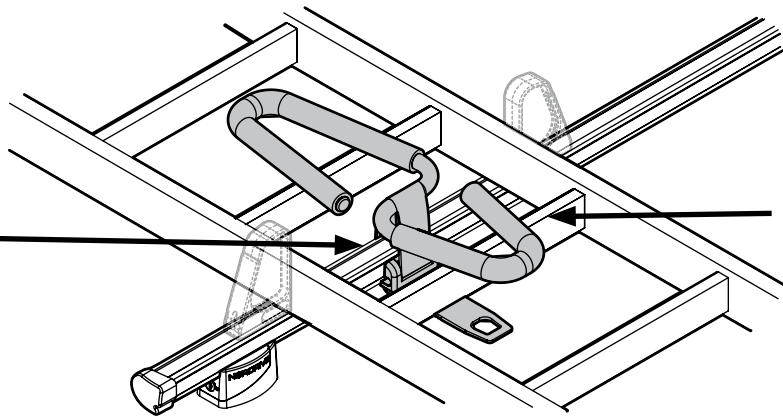

Kargo series

Acciaio / Steel

Kargo-Plus
series

Alluminio / Aluminium

KARGO-TUBE

N11050	T200	L = 205 cm
N11051	T300	L = 305 cm
N11052	T400	L = 405 cm

LADDER HOLDER STRAPS

N11065 U-5