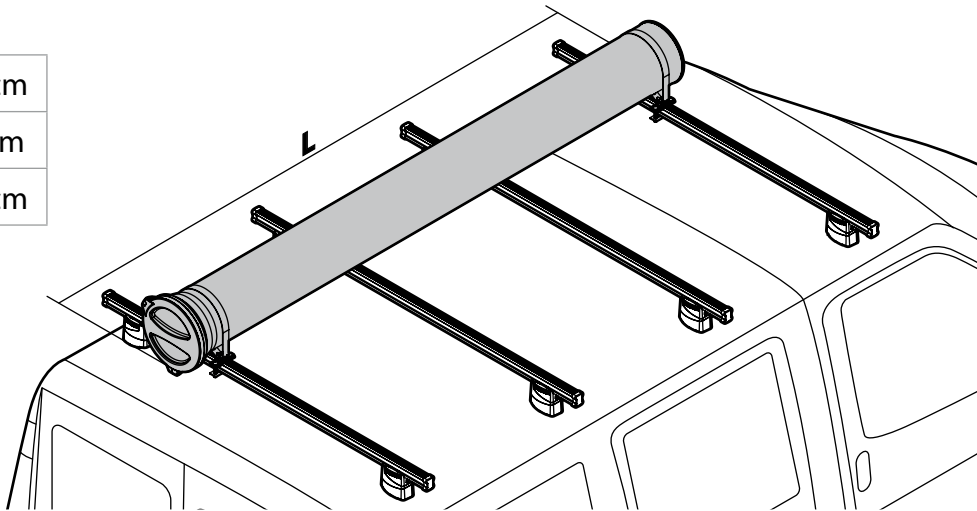

OPTIONALS PER / FOR / FÜR:

Kargo series

Acciaio / Steel

Kargo-Plus
series

Alluminio / Aluminium

KARGO-TUBE

N11050	T200	L = 205 cm
N11051	T300	L = 305 cm
N11052	T400	L = 405 cm

LADDER HOLDER STRAPS

N11065 U-5