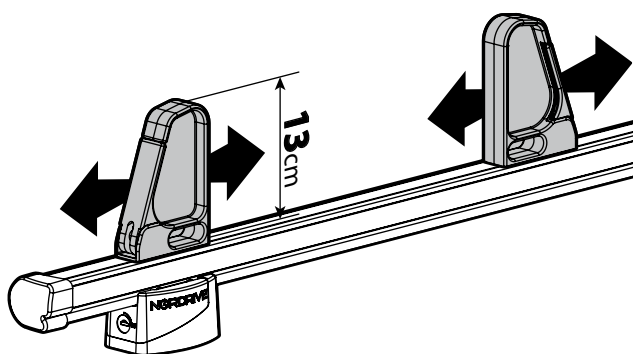

SPOILER

N11053	K-9	L = 95 cm
N11054	K-11	L = 110 cm

OPTIONALS PER / FOR / FÜR:

Kargo-Plus series

Alluminio / Aluminium

KARGO ROLLER

N11030 KP-0 L = 64 cm

N11034 KP-7 L = 96 cm