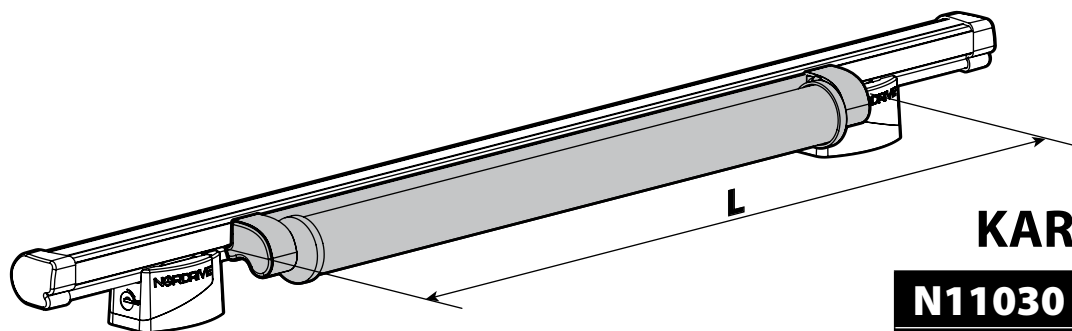

SPOILER

N11053	K-9	L = 95 cm
N11054	K-11	L = 110 cm

OPTIONALS PER / FOR / FÜR:

Kargo-Plus series

Alluminio / Aluminium

KARGO ROLLER

N11030 KP-0 L = 64 cm

N11034 KP-7 L = 96 cm