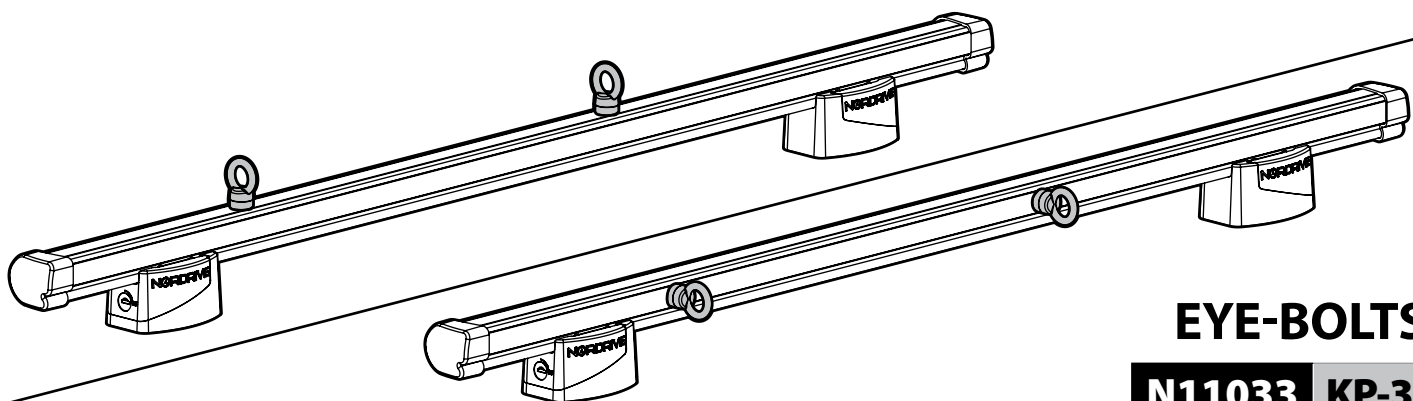

EYE-BOLTS

N11033 KP-3