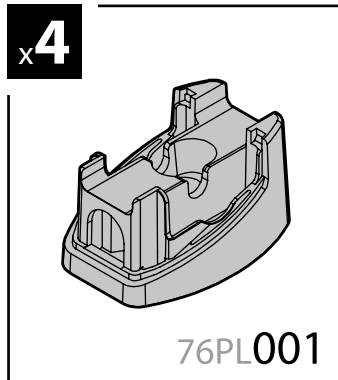

NORDDRIVE®

TRANSPORT SOLUTIONS

Art. **N30272**