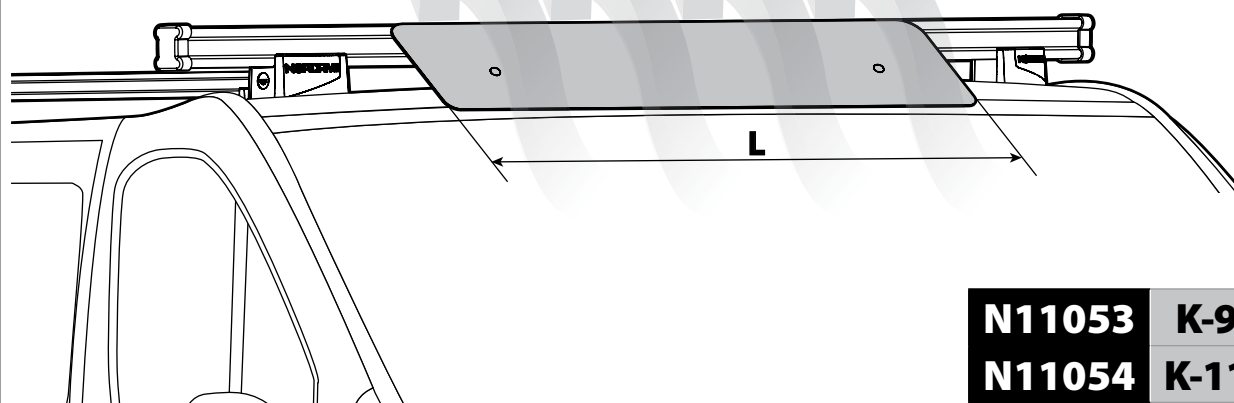

Kargo series

Acciaio / Steel

KARGO ROLLER

N11000	K-0	L = 64 cm
N11003	K-7	L = 96 cm

LOAD STOPS

N11001 K-1

LOAD STOPS

N11002 K-2