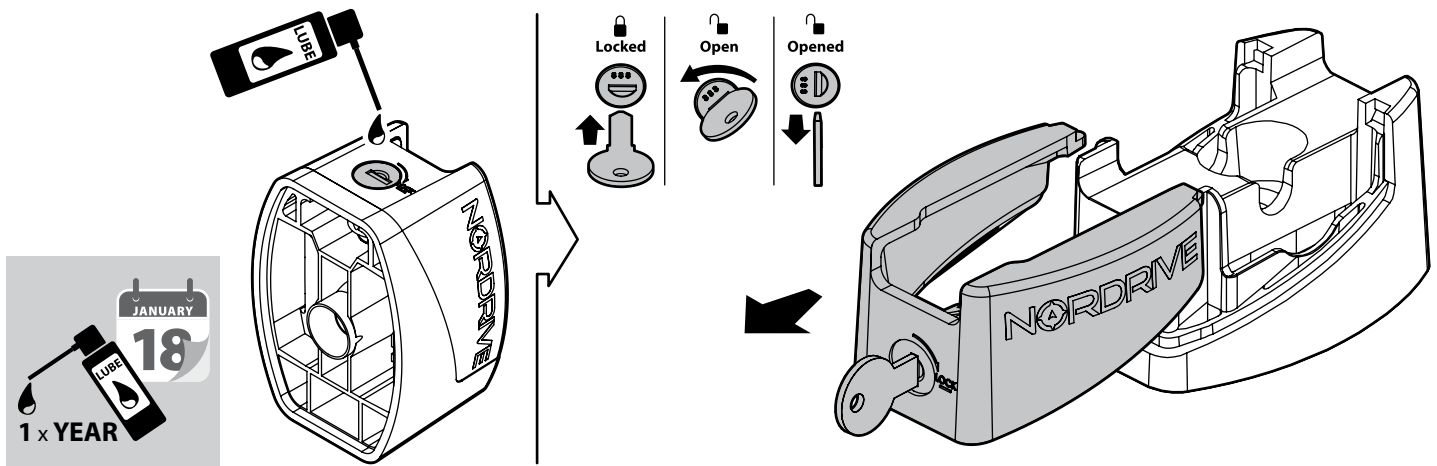

- CESTE PORTATUTTO KRS-7 / KRS-12
- KRS-7 / KRS-12 VAN ROOF RACKS
- GALERIE KRS-7 / KRS-12
- DACHKÖRBEIN KRS-7 / KRS-12
- BACAS KRS-7 / KRS-12

NORDRIVE®

TRANSPORT SOLUTIONS

NORDDRIVE®

TRANSPORT SOLUTIONS

Art. **N30272**