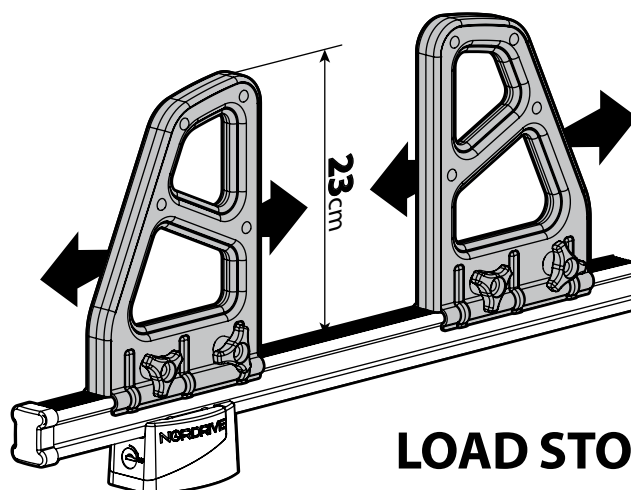

Kargo series

Acciaio / Steel

KARGO ROLLER

N11000	K-0	L = 64 cm
N11003	K-7	L = 96 cm

LOAD STOPS

N11001 K-1

LOAD STOPS

N11002 K-2