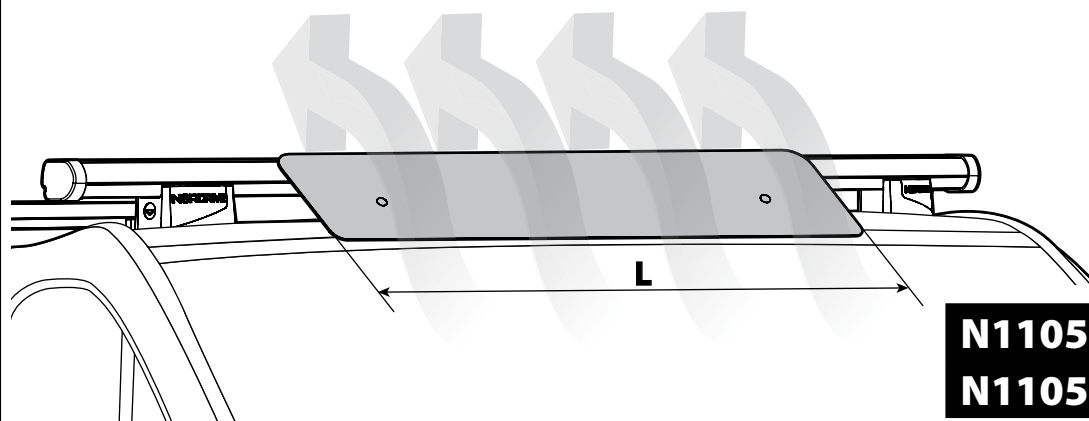

SPOILER

N11057 KP-9 L = 95 cm

N11058 KP-11 L = 110 cm