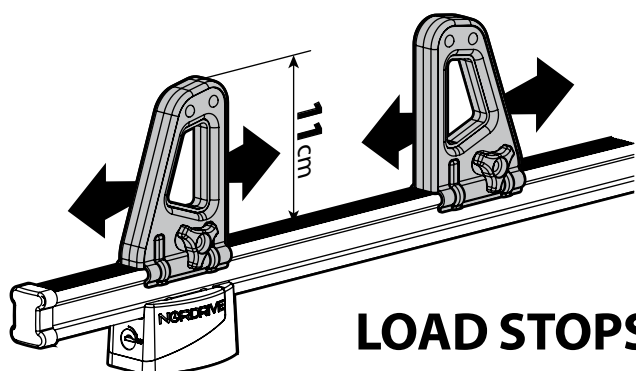

Kargo series

Acciaio / Steel

KARGO ROLLER

N11000	K-0	L = 64 cm
N11003	K-7	L = 96 cm

LOAD STOPS

N11001 K-1

LOAD STOPS

N11002 K-2