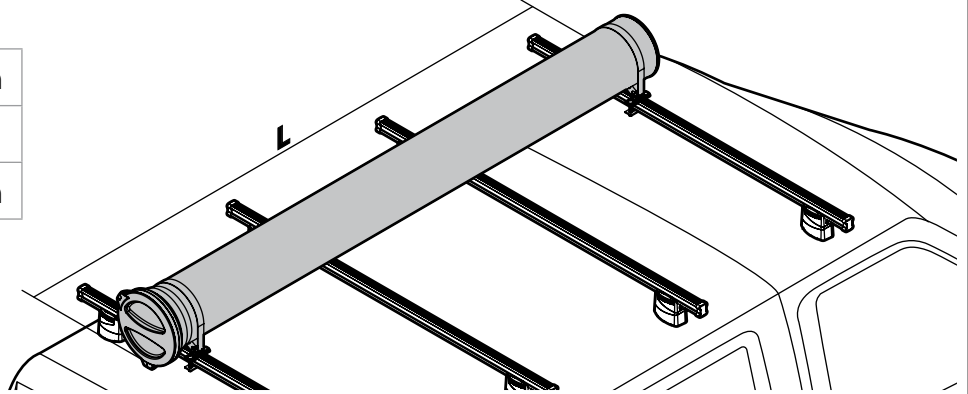

Kargo series

Acciaio / Steel

Kargo-Plus series

Alluminio / Aluminium

KARGO-TUBE

N11050	T200	L = 205 cm
N11051	T300	L = 305 cm
N11052	T400	L = 405 cm

LADDER HOLDER STRAPS

N11065 U-5