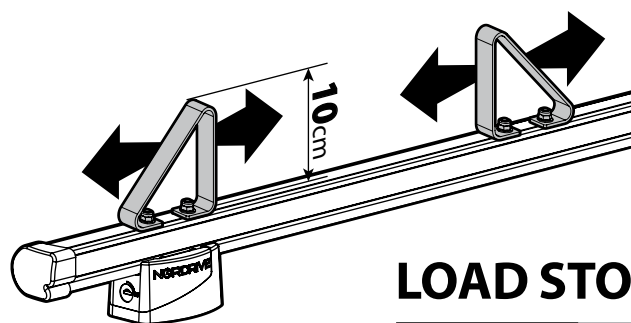

SPOILER

N11053	K-9	L = 95 cm
N11054	K-11	L = 110 cm

OPTIONALS PER / FOR / FÜR:

Kargo-Plus series

Alluminio / Aluminium

KARGO ROLLER

N11030 KP-0 L = 64 cm

N11034 KP-7 L = 96 cm