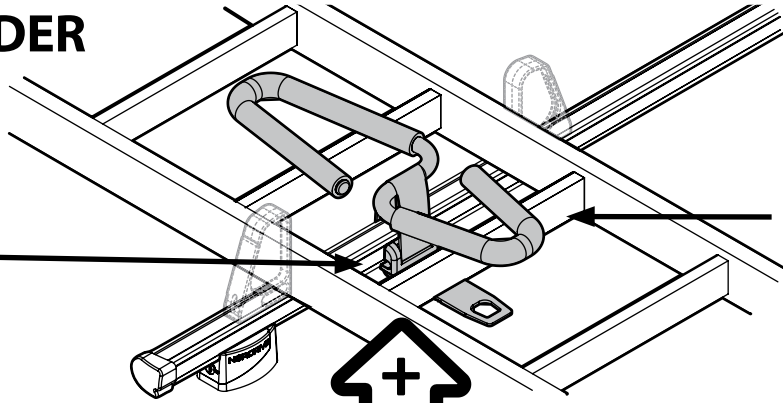

Kargo series

Acciaio / Steel

Kargo-Plus series

Alluminio / Aluminium

KARGO-TUBE

N11050	T200	L = 205 cm
N11051	T300	L = 305 cm
N11052	T400	L = 405 cm

LADDER HOLDER STRAPS

N11065 U-5