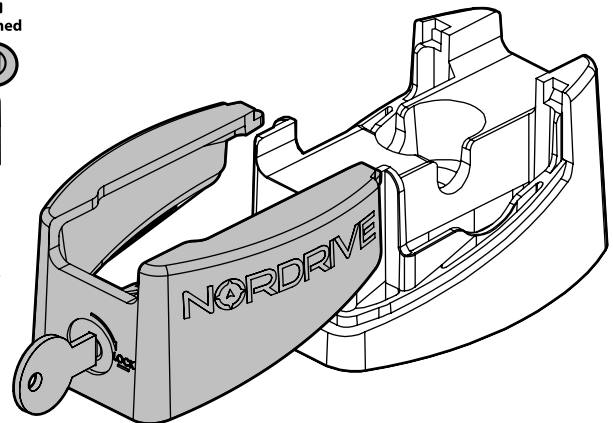

NORDRIVE®

TRANSPORT SOLUTIONS

Art. **N30253**