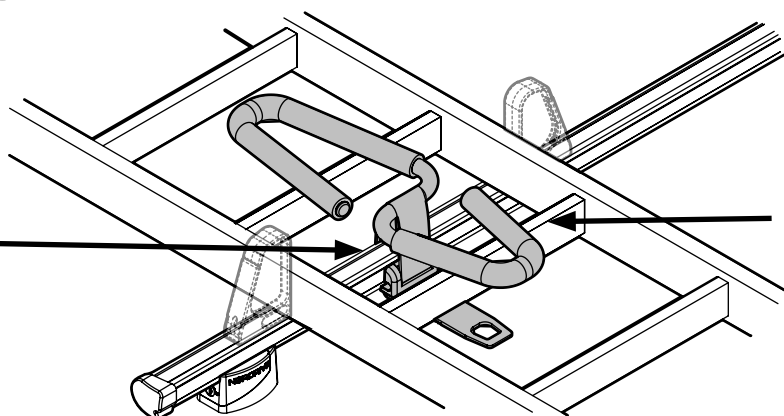

## SPOILER

<b>N11057</b>	<b>KP-9</b>	L = 95 cm
<b>N11058</b>	<b>KP-11</b>	L = 110 cm

**OPTIONALS** PER / FOR / FÜR:

**Kargo** series

Acciaio / Steel

**Kargo-Plus**  
series

Alluminio / Aluminium

**KARGO-TUBE**

<b>N11050</b>	<b>T200</b>	L = 205 cm
<b>N11051</b>	<b>T300</b>	L = 305 cm
<b>N11052</b>	<b>T400</b>	L = 405 cm

**LADDER HOLDER STRAPS**

**N11065** U-5

**LADDER STEP ADAPTER**

**N11067** U-6

**EXTENSION ROLLER**