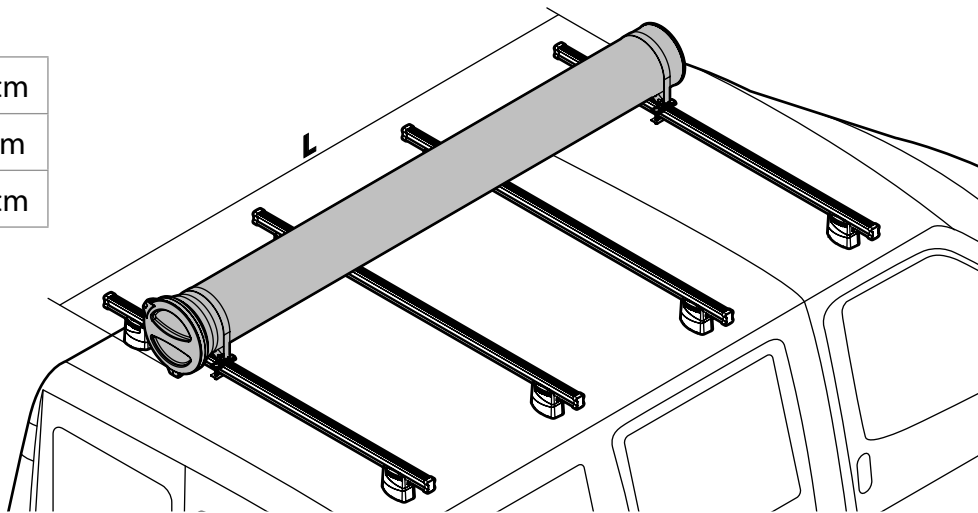

<b>N11050</b>	<b>T200</b>	L = 205 cm
<b>N11051</b>	<b>T300</b>	L = 305 cm
<b>N11052</b>	<b>T400</b>	L = 405 cm

**LADDER HOLDER STRAPS**

**N11065** U-5

**LADDER STEP ADAPTER**

**N11067** U-6

**EXTENSION ROLLER**