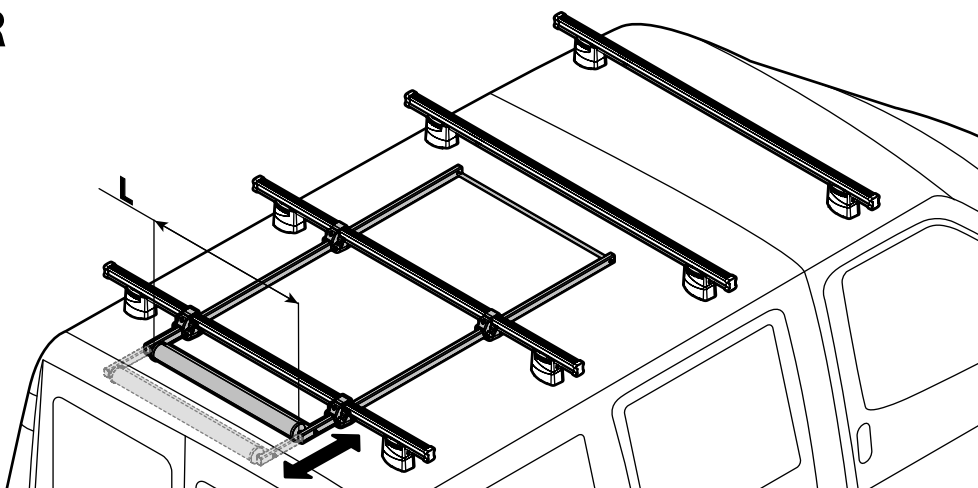

EXTENSION ROLLER

N11020	U-0	L = 64 cm
N11021	U-7	L = 96 cm

- (I) Lotto di produzione da comunicare per eventuali ricambi
- (GB) Production lot number to be communicated for any spare parts
- (F) Lot de production à communiquer pour toute pièce de rechange
- (D) Produktionscharge für eventuelle Ersatzteile
- (E) Lote de producción a comunicar por cualquier repuesto

Lot.

NORDRIVE®
TRANSPORT SOLUTIONS

NORDRIVE® is a registered trademark of
LAMPA S.p.A.
Via G. Rossa 53/55, 46019 Viadana (MN) ITALY
Tel. +39 0375 820700
UNI EN ISO 9001:2008 Certified Company
www.nordrive.it
www.lampa.it