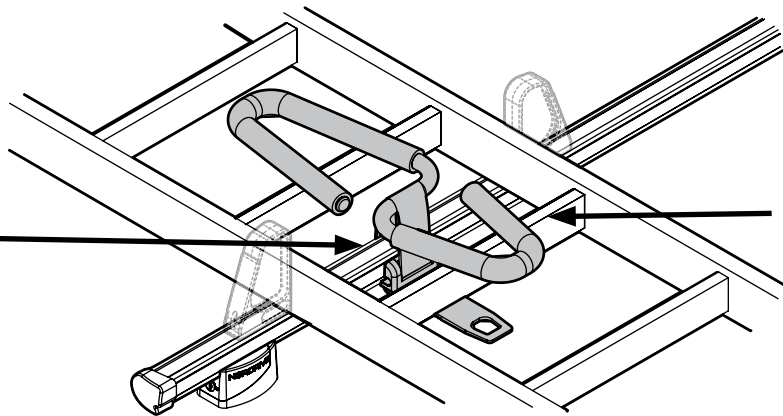

LADDER HOLDER STRAPS

N11065 U-5

LADDER STEP ADAPTER

N11067 U-6