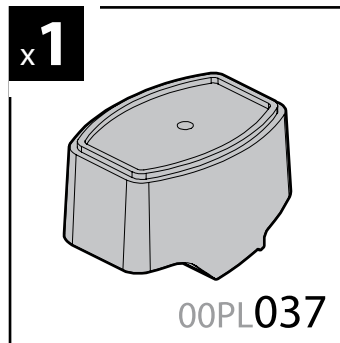

NORDRIVE®

TRANSPORT SOLUTIONS

Art. **N30193**