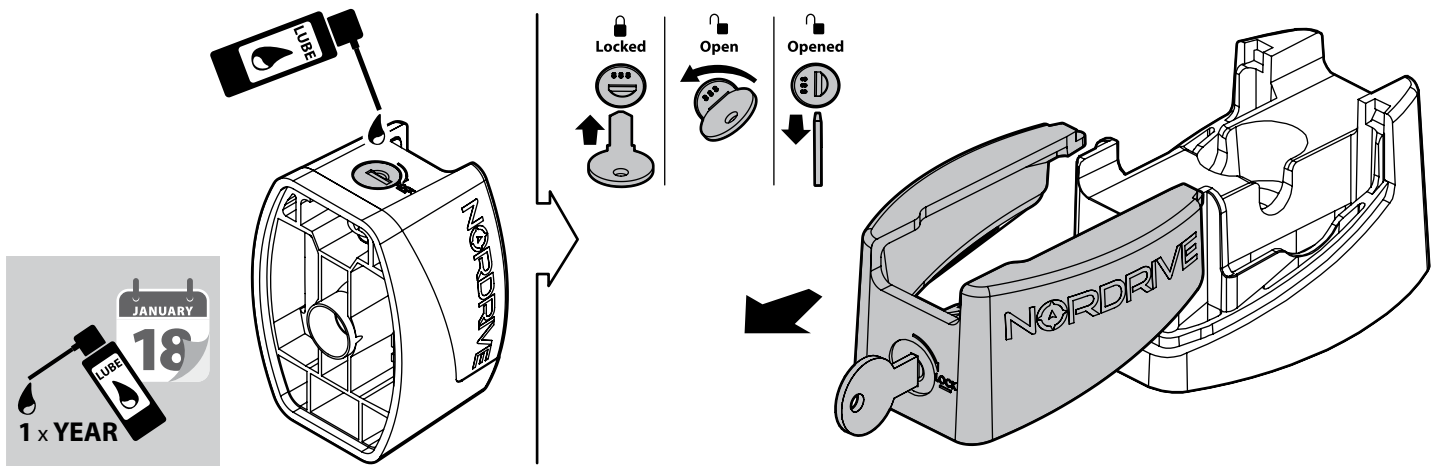

NORDRIVE®

TRANSPORT SOLUTIONS

Art. **N30193**