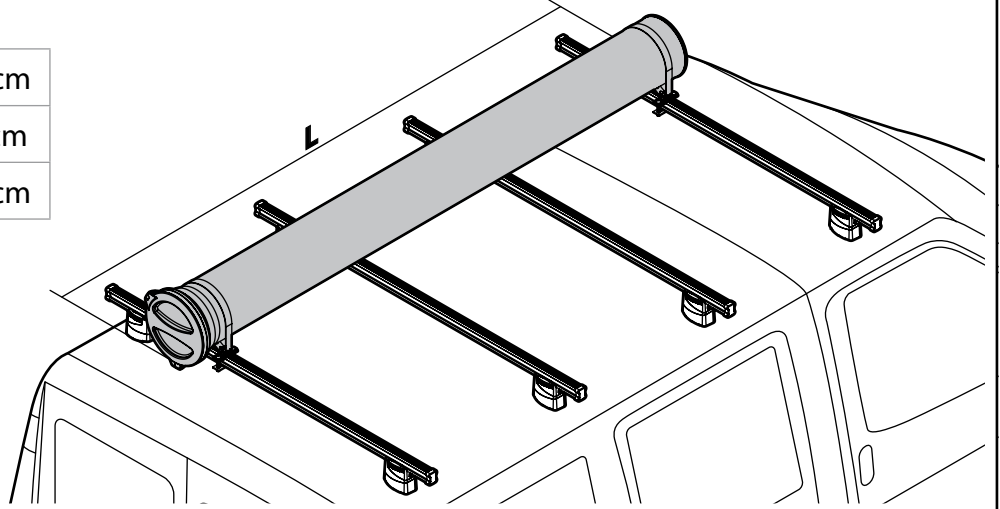

OPTIONALS PER / FOR / FÜR:

Kargo series

Acciaio / Steel

Kargo-Plus
series

Alluminio / Aluminium

KARGO-TUBE

N11050	T200	L = 205 cm
N11051	T300	L = 305 cm
N11052	T400	L = 405 cm

LADDER HOLDER STRAPS