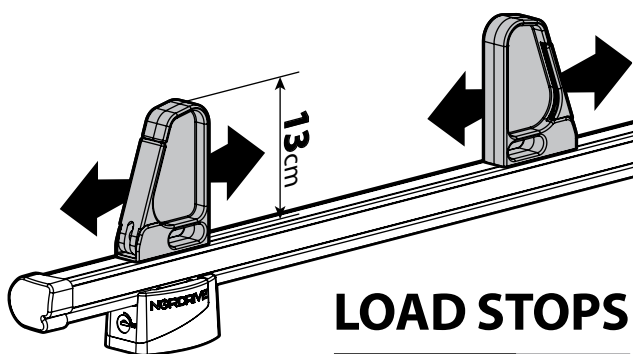

LOAD STOPS

N11031 KP-1