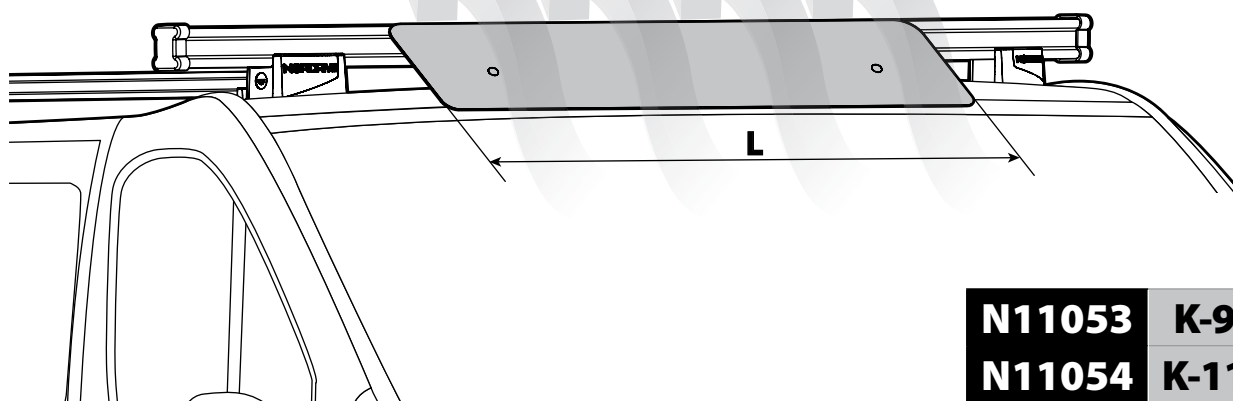

SPOILER

N11053	K-9	L = 95 cm
N11054	K-11	L = 110 cm