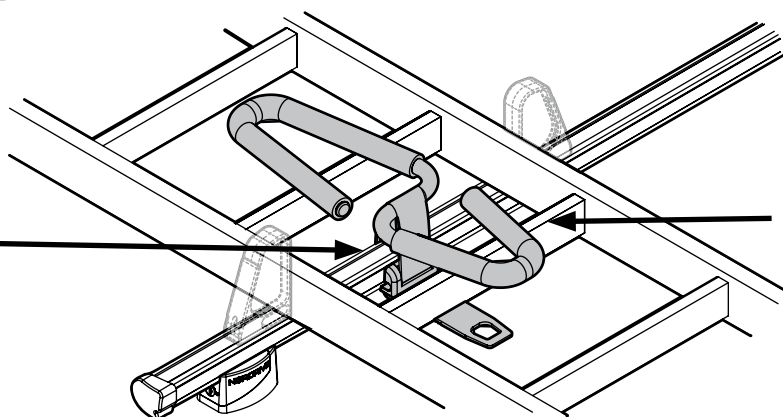

Alluminio / Aluminium

KARGO-TUBE

N11050	T200	L = 205 cm
N11051	T300	L = 305 cm
N11052	T400	L = 405 cm

LADDER HOLDER STRAPS

N11065 U-5

LADDER STEP ADAPTER

N11067 U-6

EXTENSION ROLLER