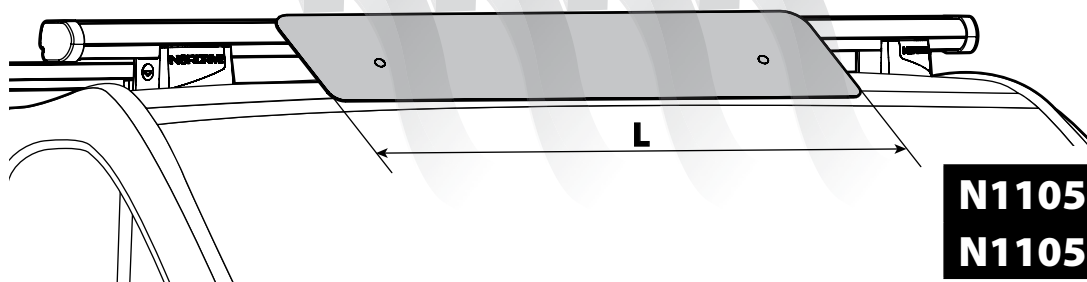

SPOILER

N11057 KP-9 L = 95 cm

N11058 KP-11 L = 110 cm