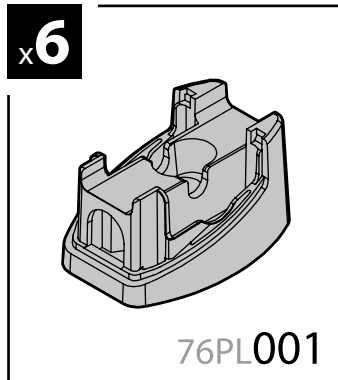

NORDDRIVE®
TRANSPORT SOLUTIONS

Art. **N30123**