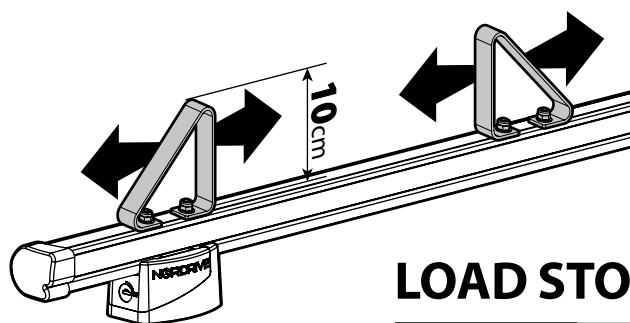

KARGO ROLLER

N11030 KP-0 L = 64 cm

N11034 KP-7 L = 96 cm

LOAD STOPS

N11031 KP-1

LOAD STOPS

N11036 KP-4

EYE-BOLTS