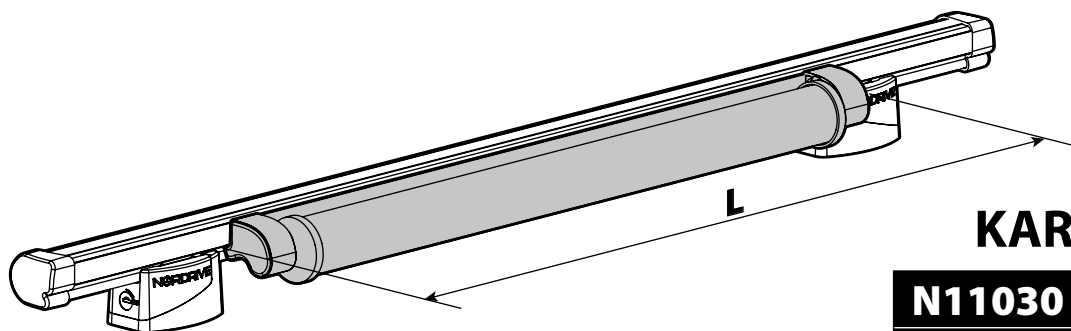

N11001 K-1

LOAD STOPS

N11002 K-2

SPOILER

N11053	K-9	L = 95 cm
N11054	K-11	L = 110 cm

OPTIONALS PER / FOR / FÜR:

Kargo-Plus series

Alluminio / Aluminium