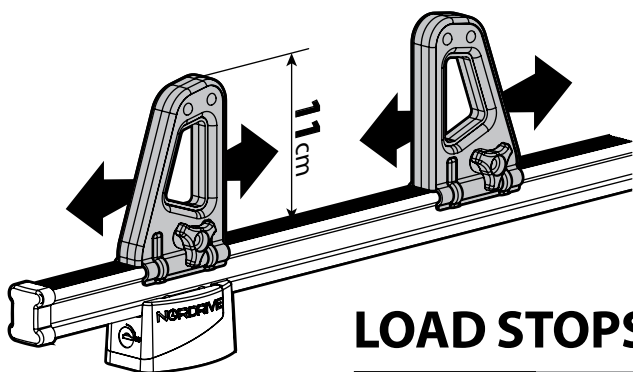

6

7

8

Kargo series

Acciaio / Steel

KARGO ROLLER

N11000	K-0	L = 64 cm
N11003	K-7	L = 96 cm

LOAD STOPS