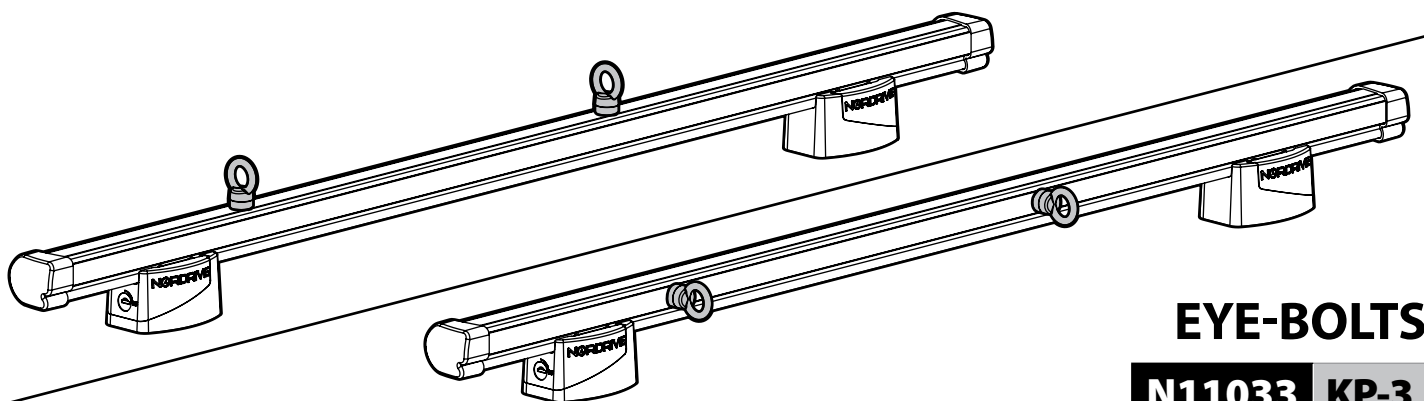

KARGO ROLLER

N11030 KP-0 L = 64 cm

N11034 KP-7 L = 96 cm

LOAD STOPS

N11031 KP-1

LOAD STOPS

N11036 KP-4

EYE-BOLTS