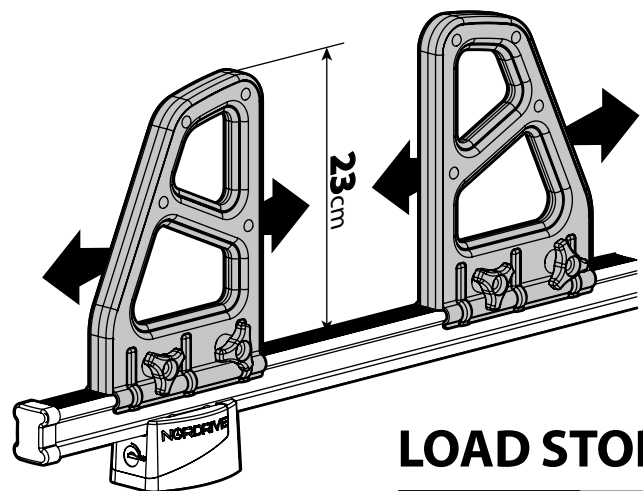

LOAD STOPS

N11002 K-2