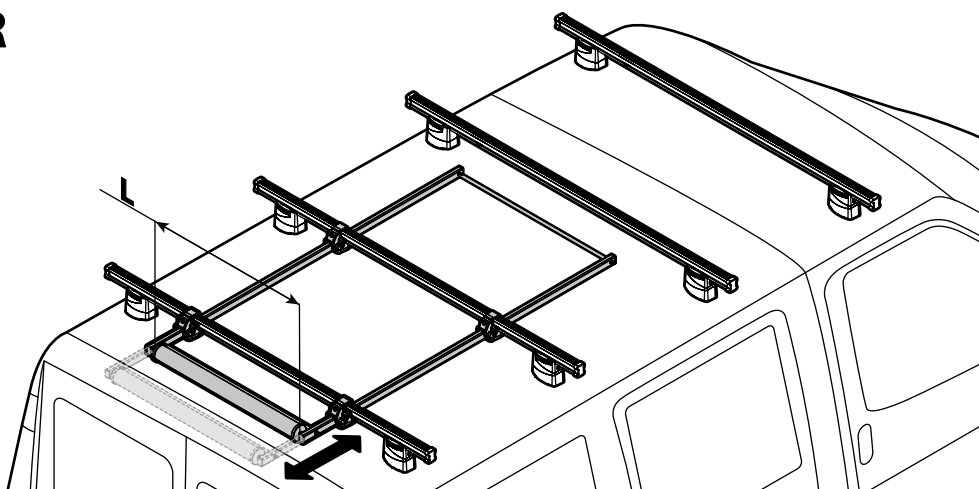

EXTENSION ROLLER

N11020	U-0	L = 64 cm
N11021	U-7	L = 96 cm

- (I) Lotto di produzione da comunicare per eventuali ricambi
- (GB) Production lot number to be communicated for any spare parts
- (F) Lot de production à communiquer pour toute pièce de rechange
- (D) Produktionscharge für eventuelle Ersatzteile
- (E) Lote de producción a comunicar por cualquier repuesto

Lot.

NORDRIVE®
TRANSPORT SOLUTIONS

NORDRIVE® is a registered trademark of
LAMPA S.p.A.
Via G. Rossa 53/55, 46019 Viadana (MN) ITALY
Tel. +39 0375 820700
UNI EN ISO 9001:2008 Certified Company
www.nordrive.it
www.lampa.it