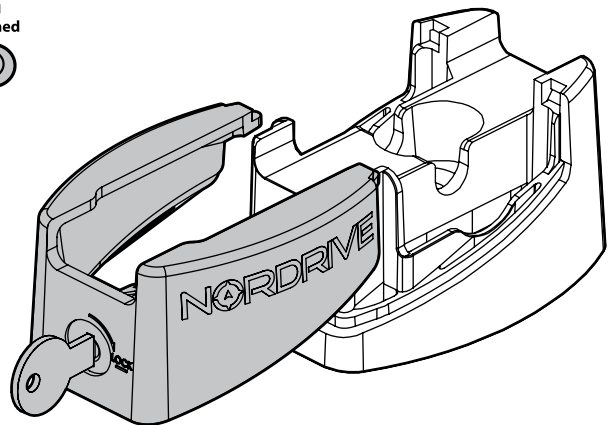

NORDDRIVE®
TRANSPORT SOLUTIONS

Art. **N30123**