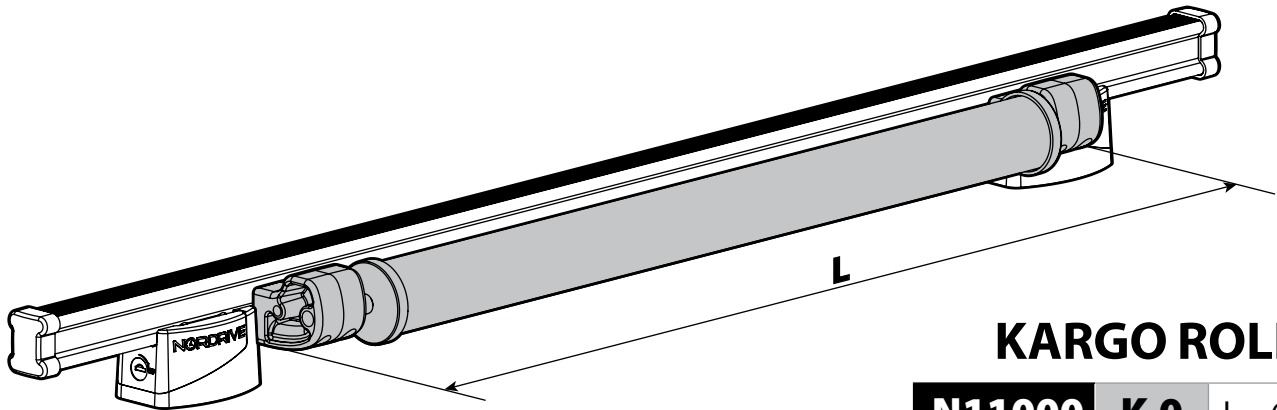

6

7

8

Kargo series

Acciaio / Steel

KARGO ROLLER

N11000	K-0	L = 64 cm
N11003	K-7	L = 96 cm

LOAD STOPS