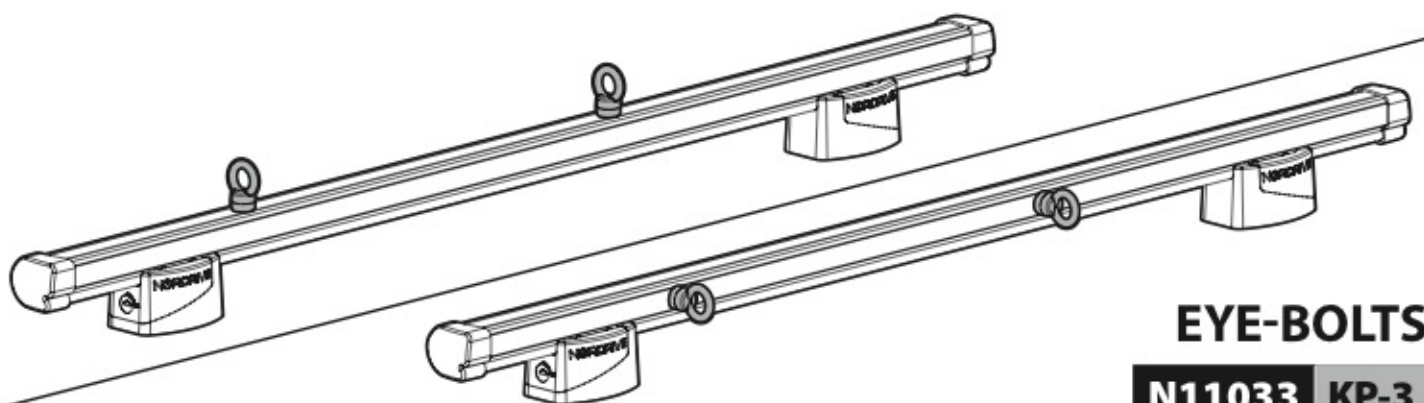

EYE-BOLTS

N11033 KP-3

SPOILER

N11057 KP-9 L = 95 cm

N11058 KP-11 L = 110 cm

OPTIONALS PER / FOR / FÜR:

Kargo series

Acciaio / Steel