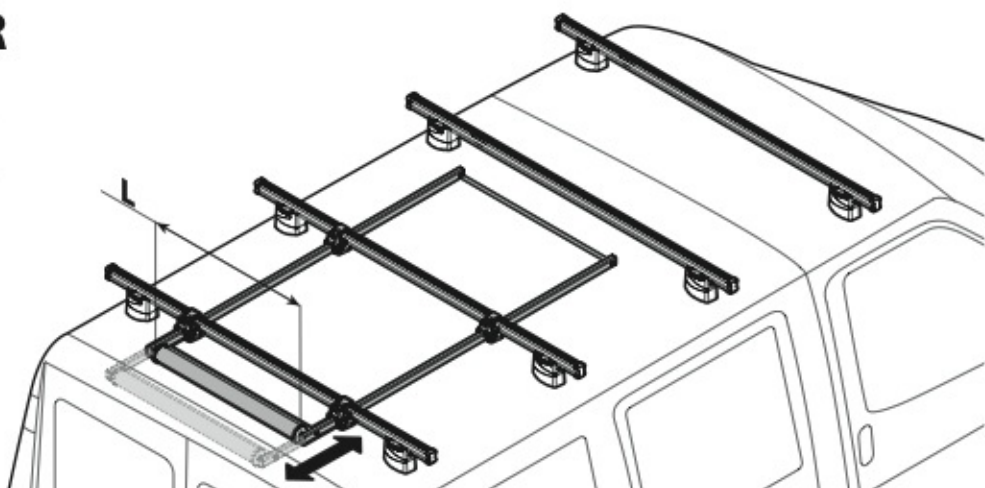

LADDER STEP ADAPTER

N11067 U-6

EXTENSION ROLLER

N11020 U-0 L = 64 cm

N11021 U-7 L = 96 cm

NORDRIVE[®]
TRANSPORT SOLUTIONS

NORDRIVE[®] is a registered trademark of
LAMPA S.p.A.
Via G. Rossa 53/55, 46019 Viadana (MN) ITALY
Tel. +39 0375 820700
UNI EN ISO 9001:2008 Certified Company
www.nordrive.it
www.lampa.it