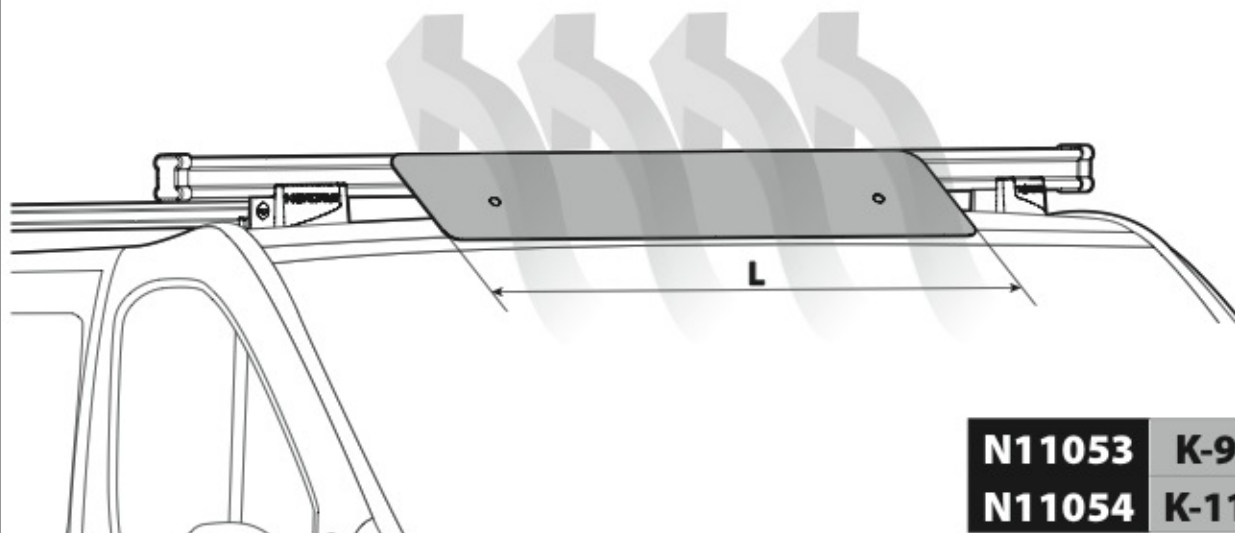

KARGO ROLLER

N11000	K-0	L = 64 cm
N11003	K-7	L = 96 cm

LOAD STOPS

N11001 K-1

LOAD STOPS

N11002 K-2

SPOILER

N11053	K-9	L = 95 cm
N11054	K-11	L = 110 cm