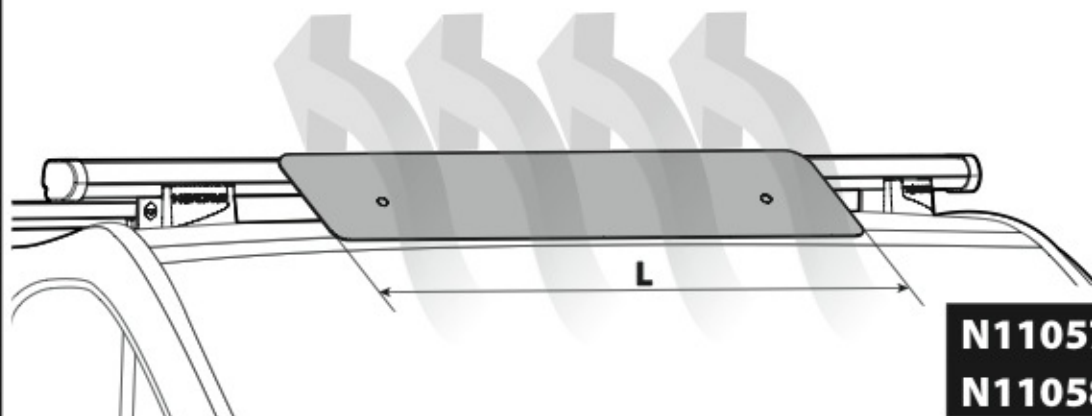

EYE-BOLTS

N11033 KP-3

SPOILER

N11057 KP-9 L = 95 cm

N11058 KP-11 L = 110 cm

OPTIONALS PER / FOR / FÜR:

Kargo series

Acciaio / Steel