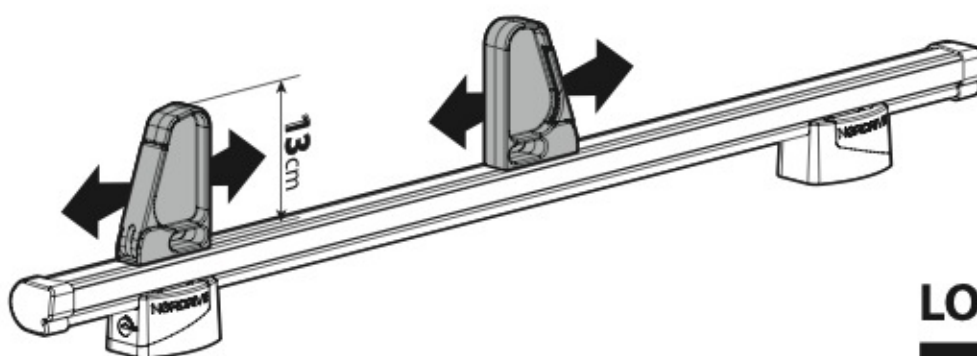

OPTIONALS PER / FOR / FÜR:

Kargo-Plus series

Alluminio / Aluminium

KARGO ROLLER

N11030 KP-0 L = 64 cm

N11034 KP-7 L = 96 cm

LOAD STOPS

N11031 KP-1