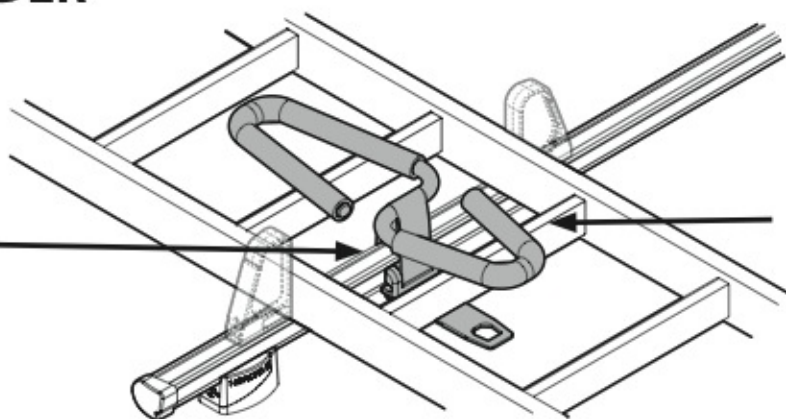

Kargo-Plus
series

Alluminio / Aluminium

KARGO-TUBE

N11050 T200 L = 205 cm

N11051 T300 L = 305 cm

N11052 T400 L = 405 cm

LADDER HOLDER STRAPS

N11065 U-5