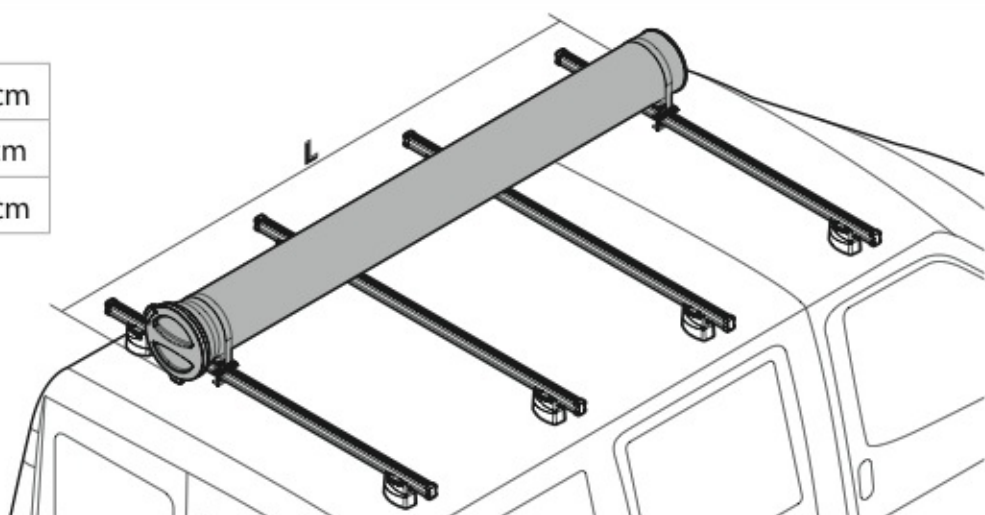

Kargo-Plus
series

Alluminio / Aluminium

KARGO-TUBE

N11050 T200 L = 205 cm

N11051 T300 L = 305 cm

N11052 T400 L = 405 cm

LADDER HOLDER STRAPS

N11065 U-5