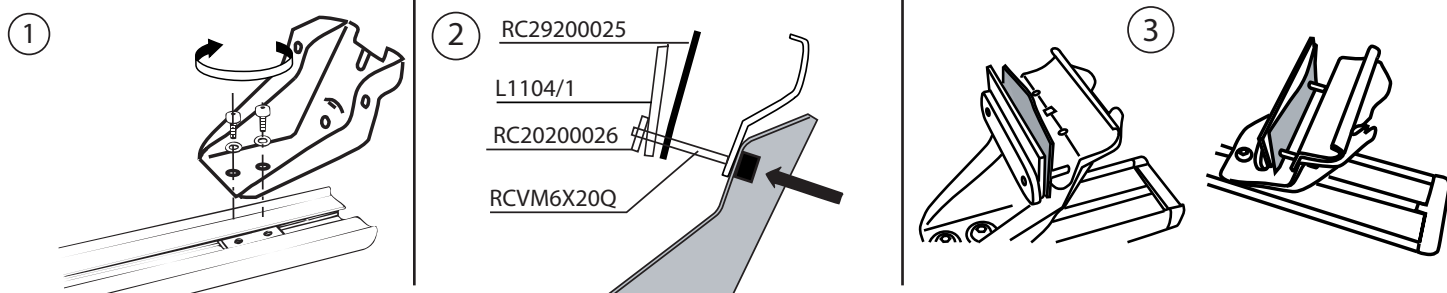

FORD Focus station wagon 2011

MOCSKT 196

max
Kg. 60

L2

MOCSRROAL008 cm 110

MOCSRROAC012 cm 110

componenti		4 - RC20200026		
4 - L1104/1		4 - RC29200025		
4 - L1237		4 - RC1500/35		8 - RCVM6X20Q
		8 - RC29176603		1 - RCBR5 normale