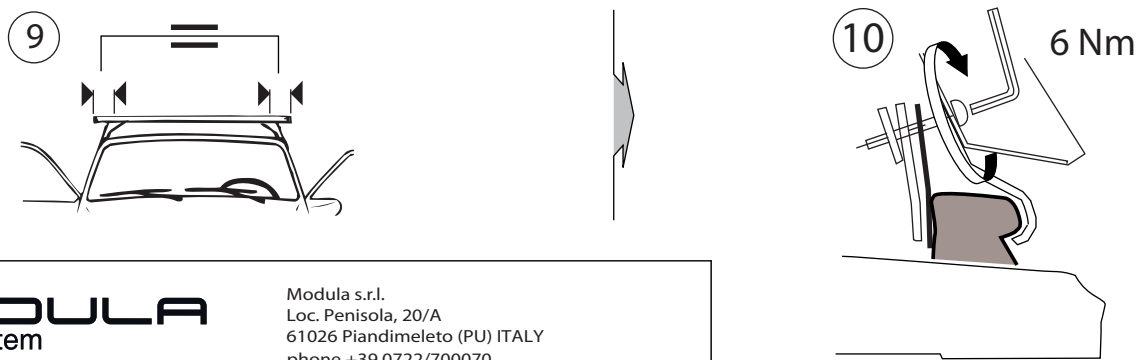

FORD Focus station wagon 2011

MOCSKT 196

max
Kg. 60

L2

MOCSRROAL008 cm 110

MOCSRROAC012 cm 110

componenti		4 - RC20200026		
4 - L1104/1		4 - RC29200025		
4 - L1237		4 - RC1500/35		8 - RCVM6X20Q
		8 - RC29176603		1 - RCBR5 normale