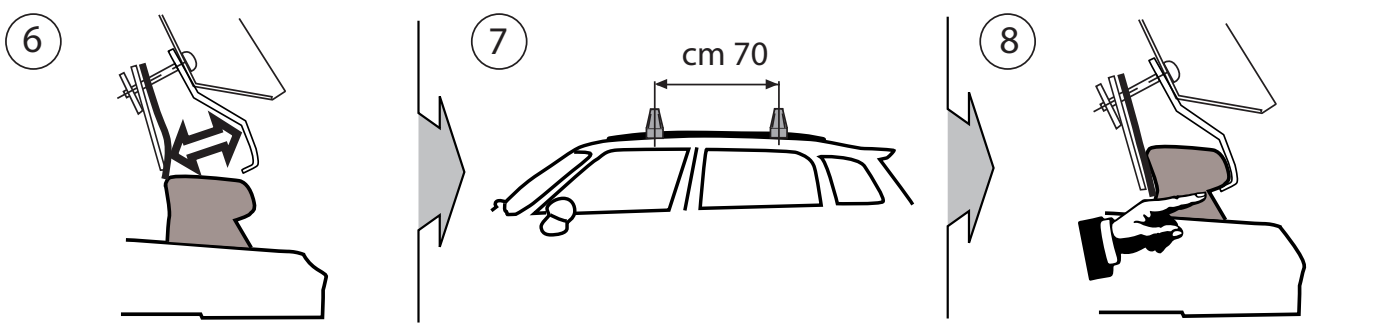

FORD Focus station wagon 2011

MOCSKT 196

max
Kg. 60

L2

MOCSRROAL008 cm 110

MOCSRROAC012 cm 110

componenti		4 - RC20200026		
4 - L1104/1		4 - RC29200025		
4 - L1237		4 - RC1500/35		8 - RCVM6X20Q
		8 - RC29176603		1 - RCBR5 normale