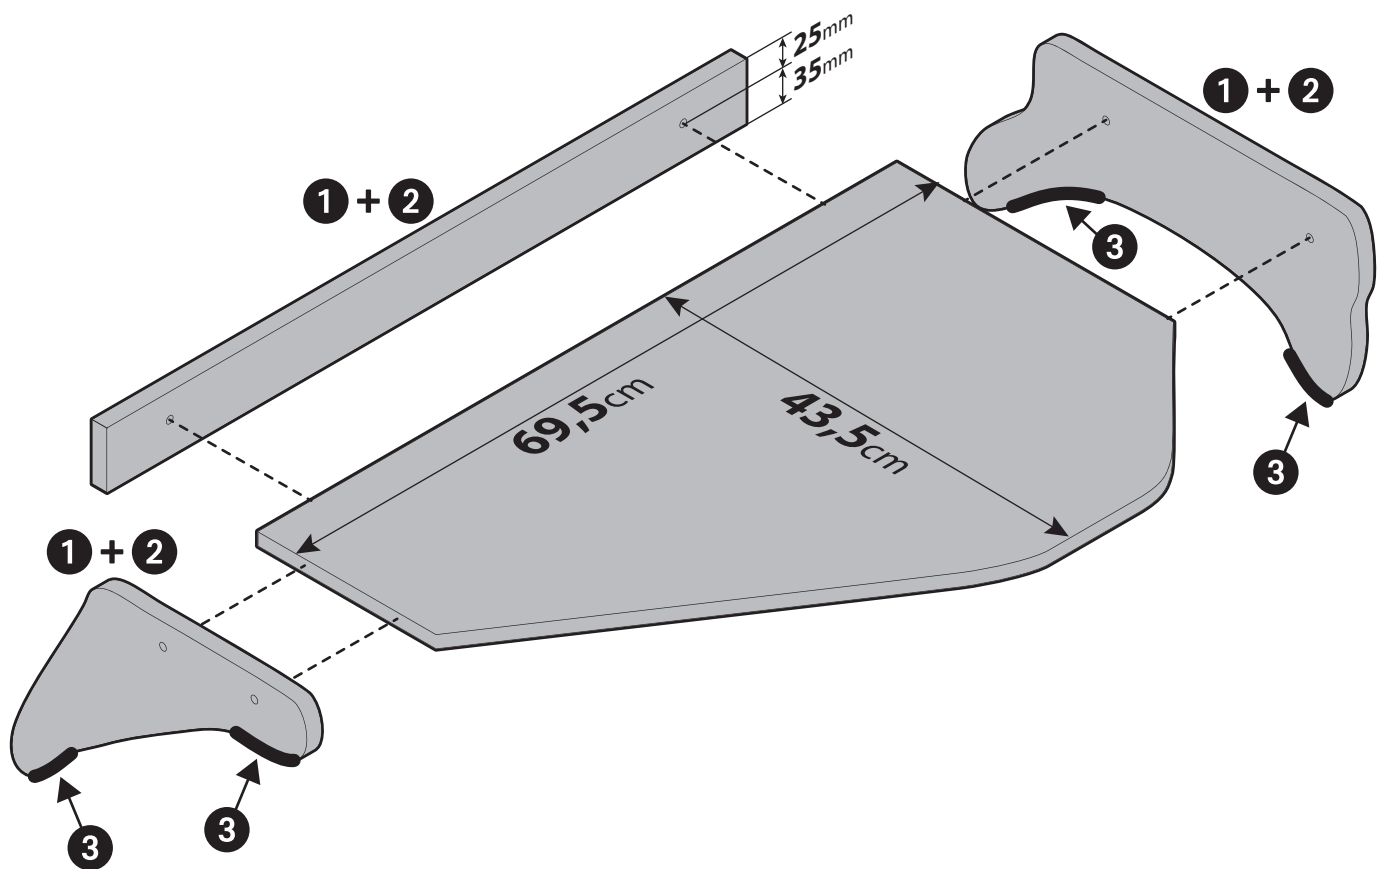

**www.lampa.it**

Contenuto / Mounting kit contains:

<b>1</b>		x6	∅ 8mm - Viti / Screws
<b>2</b>		x6	Coperchi per viti / Screw covers
<b>3</b>		x4	Velcro / Velcro strips
		x1	Brugola / Allen key