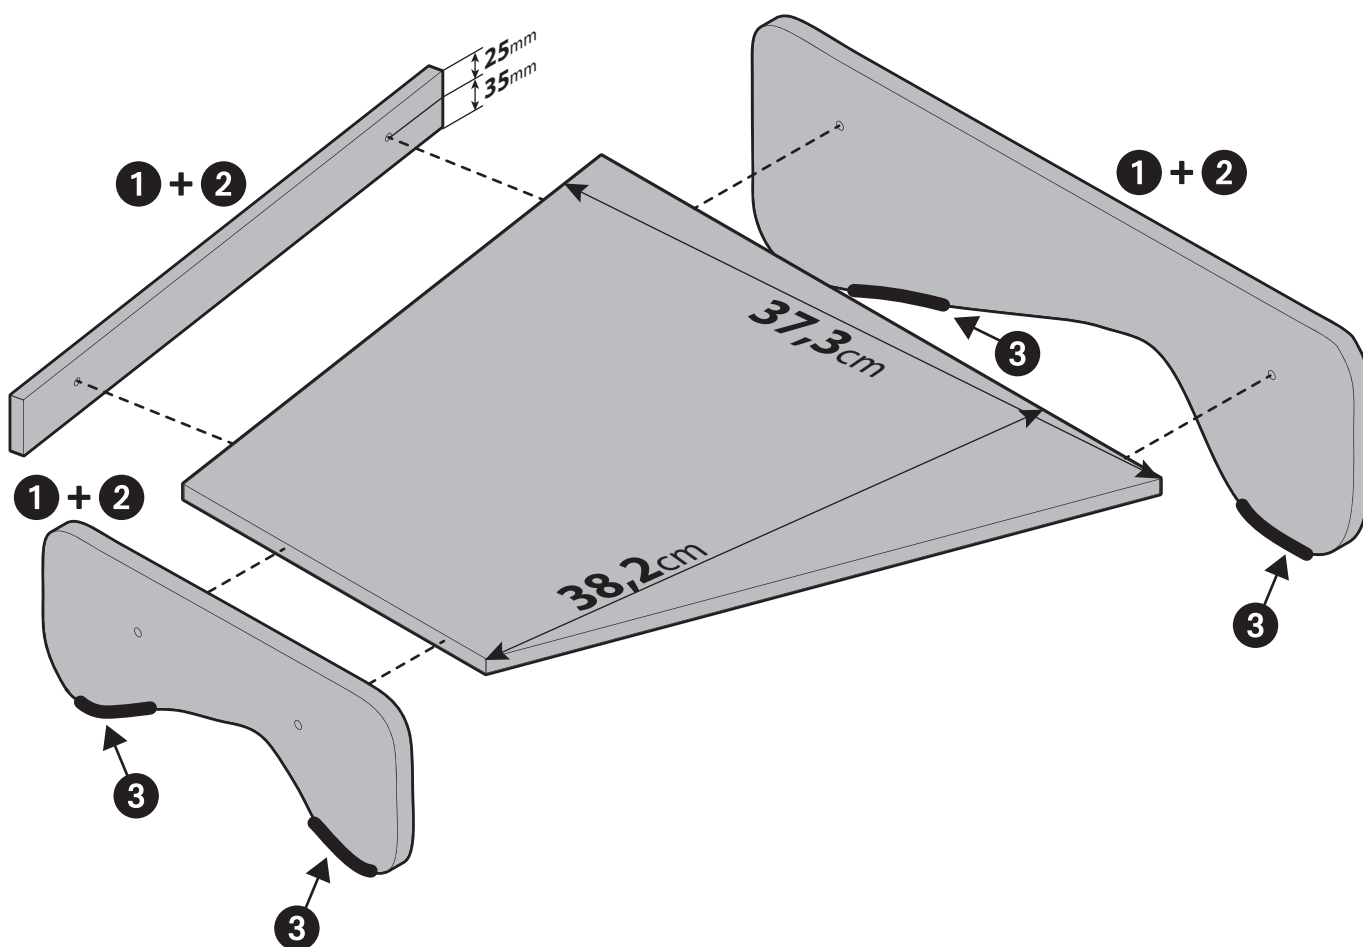

Tel. +39 0375 820700

UNI EN ISO 9001:2015 Certified Company

www.lampa.it

Contenuto / Mounting kit contains:

1		x6	∅ 8mm - Viti / Screws
2		x6	Coperchi per viti / Screw covers
3		x4	Velcro / Velcro strips
		x1	Brugola / Allen key