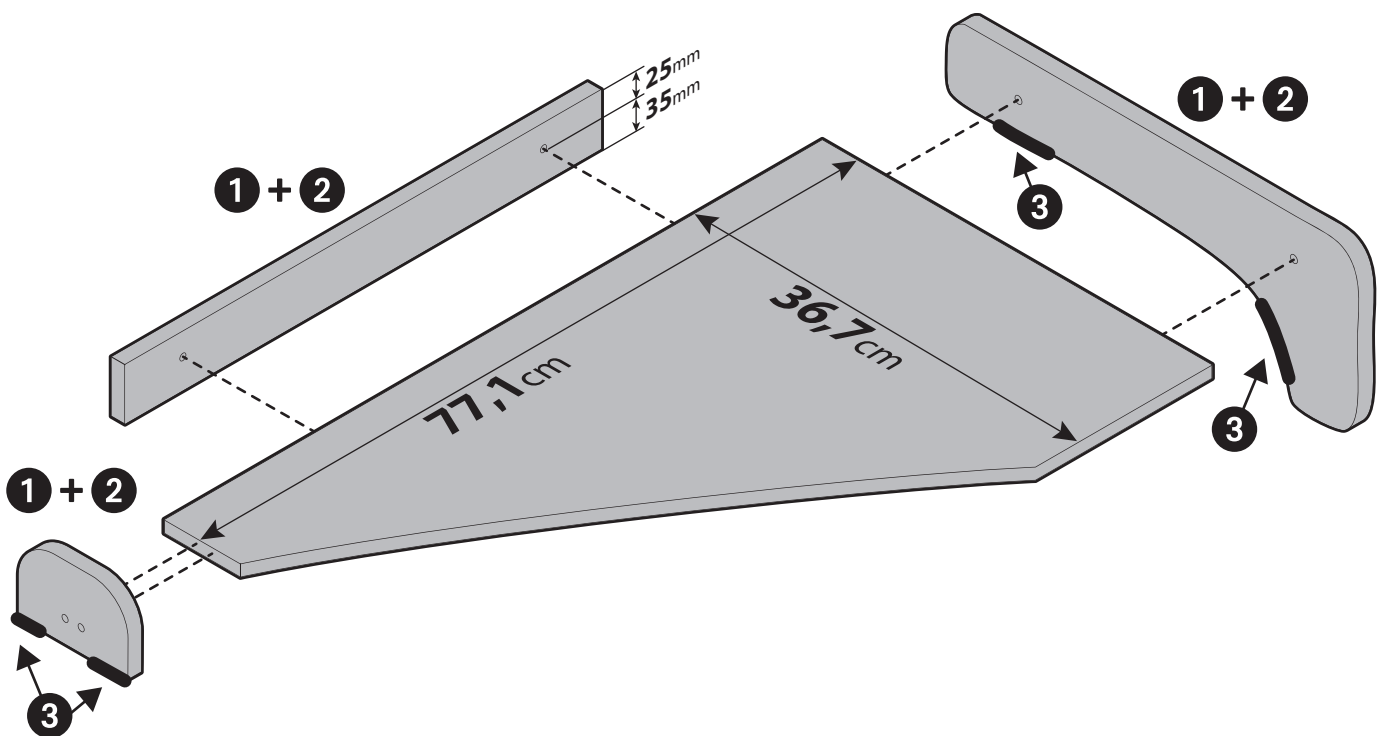

**www.lampa.it**

**Contenuto / Mounting kit contains:**

<b>1</b>		x6	∅ 8mm - Viti / Screws
<b>2</b>		x6	Coperchi per viti / Screw covers
<b>3</b>		x4	Velcro / Velcro strips
		x1	Brugola / Allen key