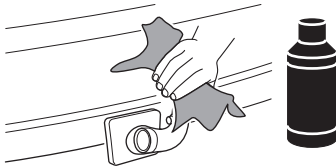

Not ok

Your Key-Number

22-80 mm

D.1

Aluminium
or GGG40

Carbon Frame

Thule Carbon Frame Protector

984