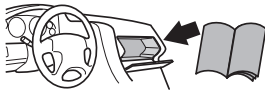

CITY CRASH

Complies with ISO norm

Thule EasyFold XT 3

9665

x1

FIX4BIKE Tow bar

Not ok

Your Key-Number