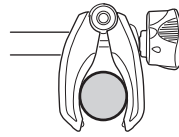

CITY CRASH

Complies with ISO norm

Thule EasyFold XT 3

9665

x1

FIX4BIKE Tow bar

Not ok

Your Key-Number

22-80 mm

D.1

Aluminium
or GGG40

Carbon Frame

Thule Carbon Frame Protector

984

i

40 kg	 21.6 kg	Max 18.4 kg
50 kg		Max 28.4 kg
60 kg		Max 38.4 kg
70 kg		Max 48.4 kg
80 kg		Max 58.4 kg
>90 kg		Max 66 kg 