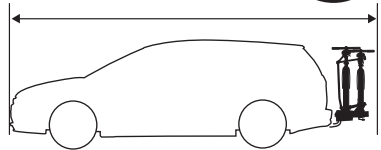

CITY CRASH

Complies with ISO norm

Thule EasyFold XT 3

9665

x1

FIX4BIKE Tow bar

Not ok

Your Key-Number

22-80 mm

D.1

Aluminium
or GGG40

Carbon Frame

Thule Carbon Frame Protector

984

i

40 kg	 21.6 kg	Max 18.4 kg
50 kg		Max 28.4 kg
60 kg		Max 38.4 kg
70 kg		Max 48.4 kg
80 kg		Max 58.4 kg
>90 kg		Max 66 kg 