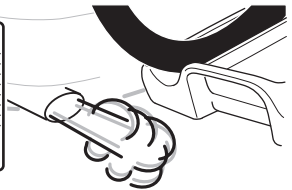

Not ok

Your Key-Number

22-80 mm

D.1

Aluminium
or GGG40

Carbon Frame

Thule Carbon Frame Protector

984