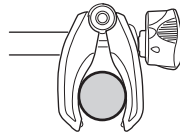

CITY CRASH

Complies with ISO norm

Thule EasyFold XT 2

9655

x1

FIX4BIKE Tow bar

Not ok

Your Key-Number

22-80 mm

D.1

Aluminium
or GGG40

Carbon Frame

Thule Carbon Frame Protector

984

i

40 kg	 16.4 kg	Max 23.6 kg
50 kg		Max 33.6 kg
60 kg		Max 43.6 kg
70 kg		Max 53.6 kg
80 kg		Max 60 kg 
90 kg		Max 60 kg 