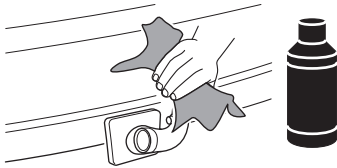

Not ok

Your Key-Number

22-80 mm

D.1

Aluminium
or GGG40

Carbon Frame

Thule Carbon Frame Protector

984