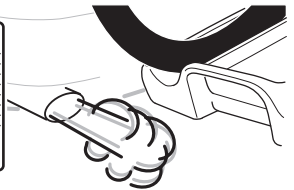

D.1

Aluminium
or GGG40