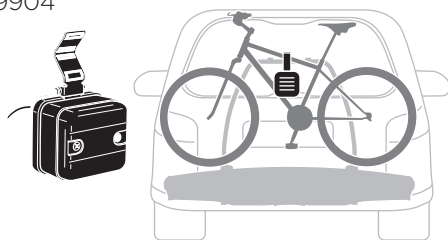

Thule EasyFold XT Carrying Bag 2

9311

Thule EasyFold XT Loading Ramp

9334

Thule Bike Frame Adapter

982

Thule 3rd Brake Light

9904