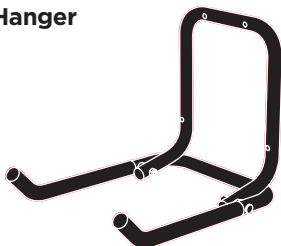

Thule Loading Ramp XT

9172

Thule BackSpace XT

9383

Thule XXL Fatbike Wheel Straps

985

Thule BackSpace XT 4th Bike Arm

9392

Thule Bike Frame Adapter

982

Thule Wheel Strap Locks

986

Thule Road Bike Adapter

9772

Thule Wall Hanger

9772

Thule Transport Wheel

9173

Thule Carbon Frame Protector

984

Thule 3rd Brake Light 13pin

9904

Thule Number Plate

9762