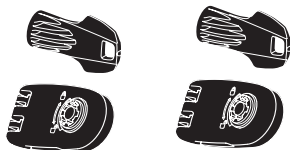

Thule Wheel Strap Locks

986

Thule Road Bike Adapter

9772