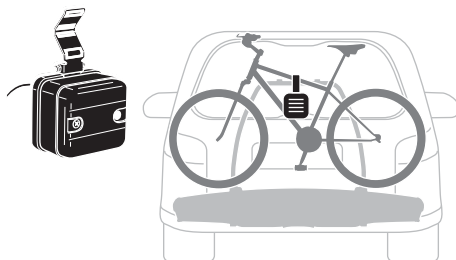

Thule Transport Wheel

9173

Thule Carbon Frame Protector

984

Thule 3rd Brake Light 13pin

9904

Thule Number Plate

9762