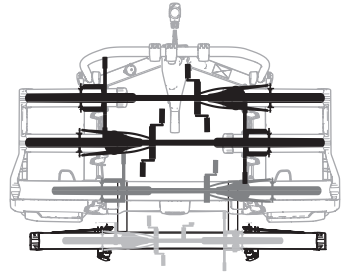

CITY CRASH
 Complies with ISO norm

i

1

2

3

4

5

x1