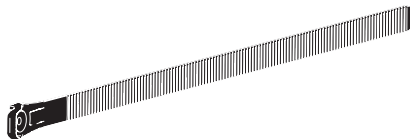

Thule XXL Fatbike Wheel Straps

985