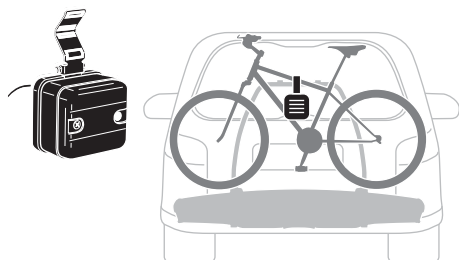

Thule 3rd Brake Light 13pin

9904