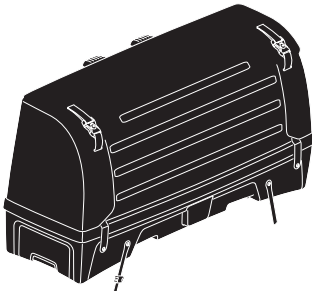

Thule BackSpace XT

9383