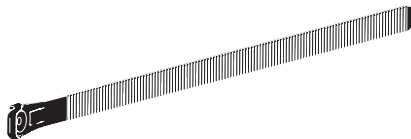

Thule XXL Fatbike Wheel Straps

985