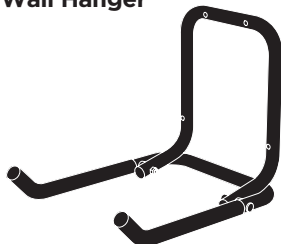

Thule Wall Hanger

9771