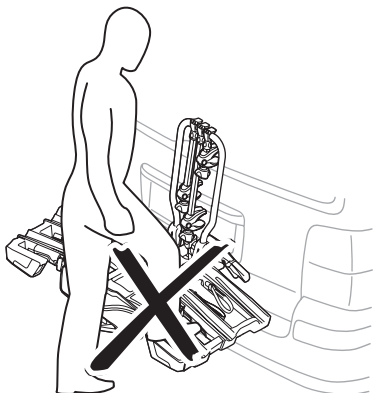

Carbon Frame

Thule Carbon Frame Protector
984

ok

min 25 mm

min 73 mm

Not ok

< 73 mm

i