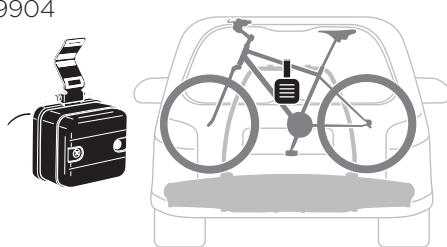

Thule 3rd Brake Light 13pin

9904