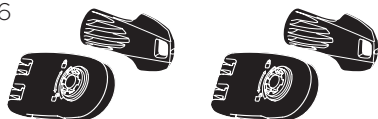

Thule Wheel Strap Locks

986