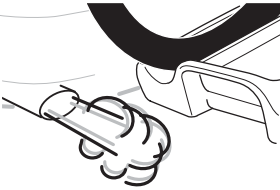

CITY CRASH

Complies with ISO norm

Thule EasyFold XT 3

934100 / 934300 Left-hand traffic /
 934101 Black

i

D.1

Aluminium
or GGG40

22-80 mm