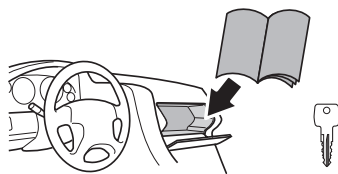

## Thule VeloCompact 4th Bike Adapter 9261 For VeloCompact 926/927

926101

501-8108-04

Bring your life  
thule.com

**CITY CRASH**  
Complies with ISO norm

**i**

Stützlast beachten  
Note towball capacity

VeloCompact  
926/927