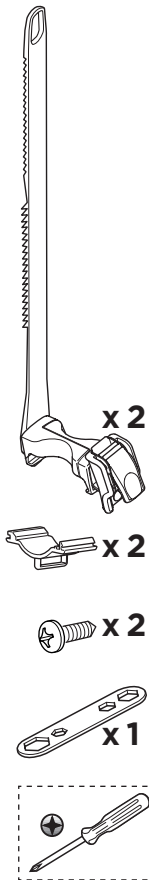

# ➤ Instructions

## Thule VeloCompact 4th Bike Adapter 9261 For VeloCompact 926/927

926101

501-8108-04

Bring your life  
thule.com

**CITY CRASH**  
Complies with ISO norm

**i**

Stützlast beachten  
Note towball capacity

VeloCompact  
926/927

### 3

### 4

5

6

7

**A**

**B**

**A**

**B**