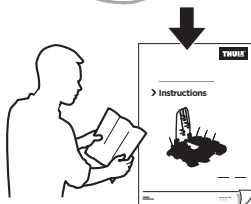

## Thule VeloCompact 4th Bike Adapter 9261 For VeloCompact 926/927

926101

501-8108-04

Bring your life  
thule.com

**CITY CRASH**  
Complies with ISO norm

**i**

Stützlast beachten  
Note towball capacity

VeloCompact  
926/927