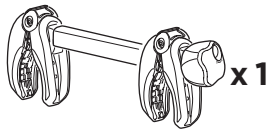

## Thule VeloCompact 4th Bike Adapter 9261 For VeloCompact 926/927

926101

501-8108-04

Bring your life  
thule.com

**CITY CRASH**  
Complies with ISO norm

**i**

Stützlast beachten  
Note towball capacity

VeloCompact  
926/927