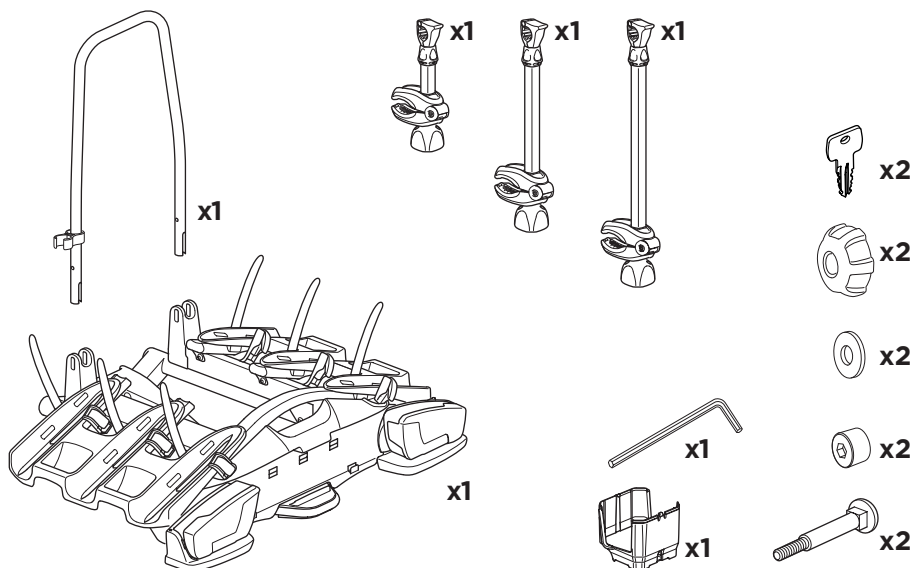

i

22-80 mm

D.1

Aluminium
or GGG40

min 40 mm

ok

min 25 mm

min 73 mm