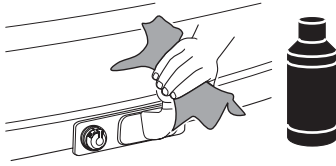

i

22-80 mm

D.1

Aluminium
or GGG40

min 40 mm

ok

min 25 mm

min 73 mm

Not ok

< 73 mm