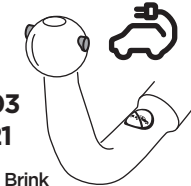

Complies with ISO norm

14,1 kg

i

ok ✓

924003
924021

Brink
RMC Towbar

ok ✓

924001
924003
924021
925001