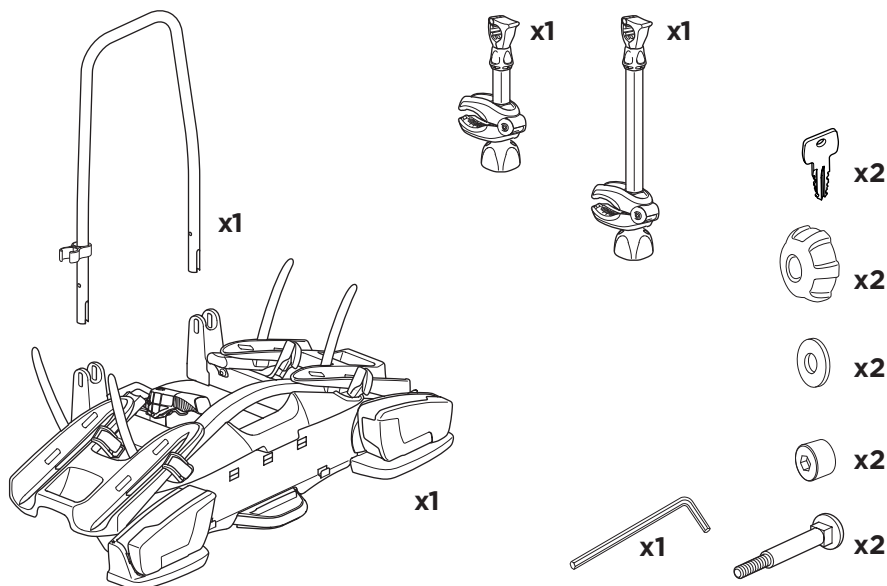

Complies with ISO norm

14,1 kg

i

ok ✓

924003
924021

Brink
RMC Towbar

ok ✓

924001
924003
924021
925001