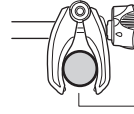

CITY CRASH

Complies with ISO norm

i

*** Max 15 kg**

22-80 mm

 **x4 = Max 60 kg** 

Max 30 kg

1st