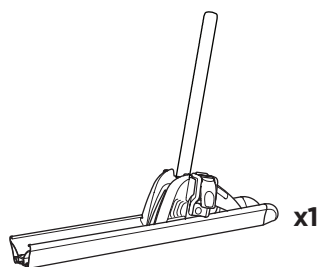

CITY CRASH

Complies with ISO norm

i

*** Max 15 kg**

22-80 mm

 **x4 = Max 60 kg** 

Max 30 kg

1st