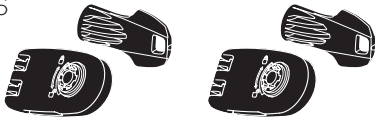

Thule One-Key System

450400  (x4)
450600  (x6)
450800  (x8)
451200  (x12)
451600  (x16)

Thule Wheel Strap Locks

986

Thule Cable Lock

538

Thule Bike Frame Adapter

982