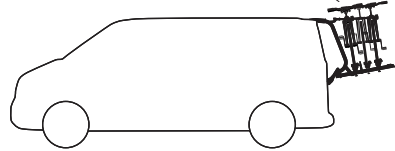

### CITY CRASH

Complies with ISO norm

**i**

**Max 30 kg**

**22-80 mm**

**x3 =**

**Max 60 kg**

1