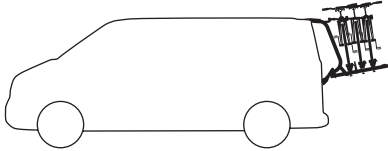

### CITY CRASH

Complies with ISO norm

**i**

**Max 30 kg**

**22-80 mm**

**x3 =**

**Max 60 kg**

1