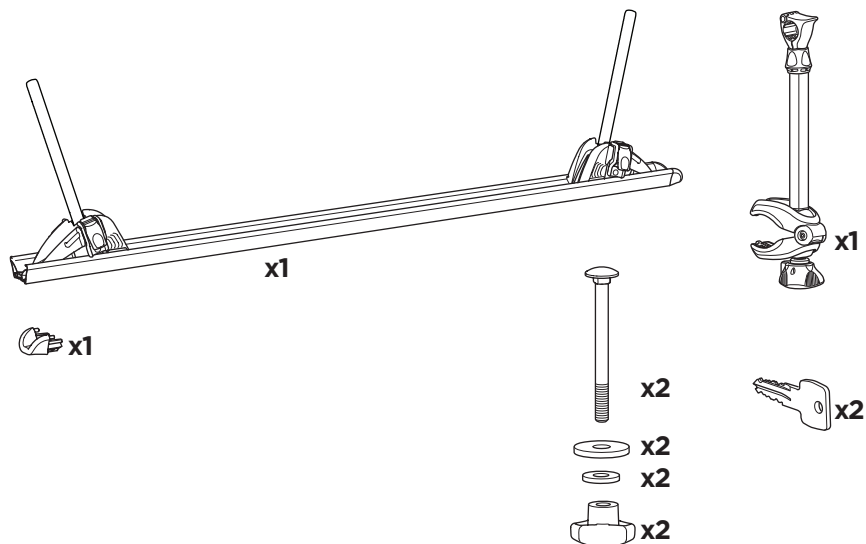

### CITY CRASH

Complies with ISO norm

**i**

**Max 30 kg**

**22-80 mm**

**x3 =**

**Max 60 kg**

1