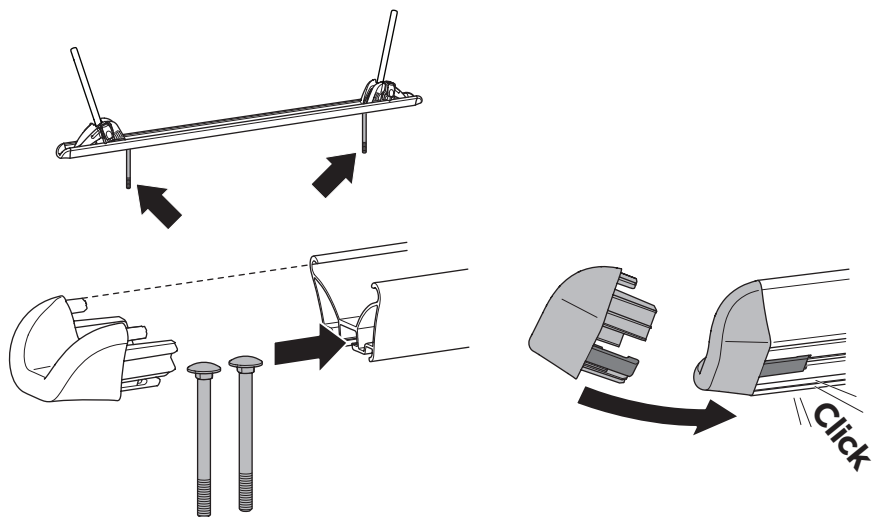

### CITY CRASH

Complies with ISO norm

**i**

**Max 30 kg**

**22-80 mm**

**x3 =**

**Max 60 kg**

1