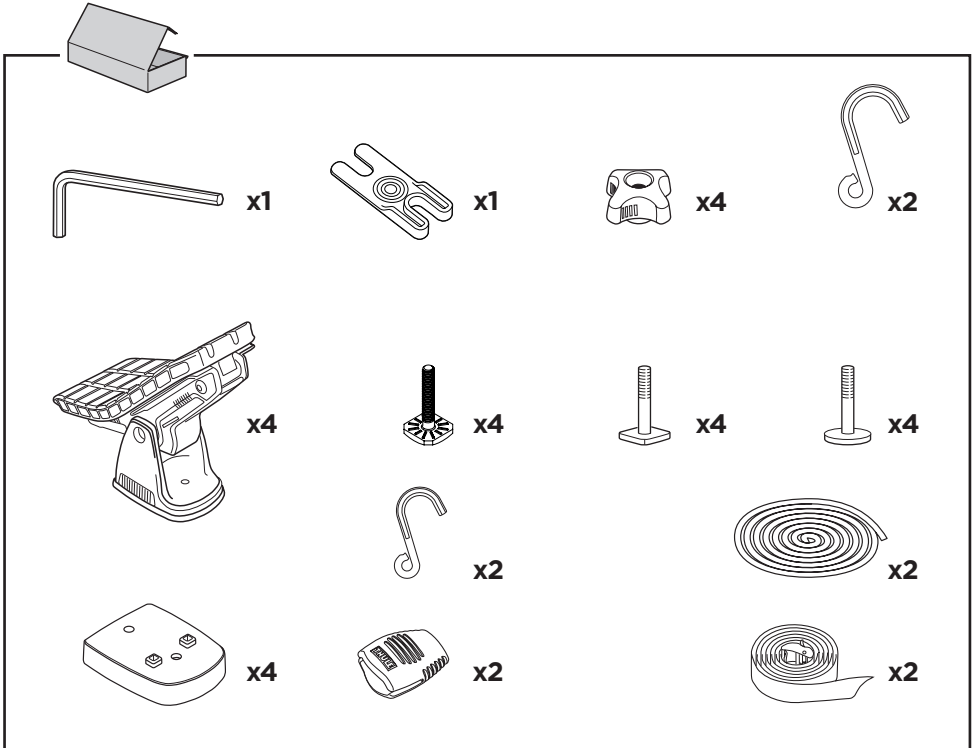

## > Instructions

**CITY CRASH**  
Complies with ISO norm

Thule WingBar Evo

Thule WingBar

Thule ProBar

Thule SlideBar

**895000**c.20181009  
506-7226-04Bring your life  
thule.com

**1****A****B**