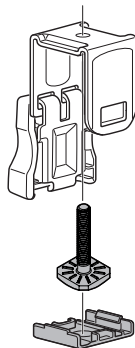

x4

x4

x4

Optional

SquareBar Adapter 8897

x4

x4

A

B

x4

3 Nm

C

SquareBar Adapter 8897

A

B

C

2-3

1.2

D

E

F

2

Min 610mm / 24 inch

3