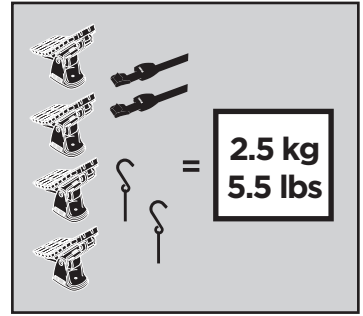

## > Instructions

**CITY CRASH**  
Complies with ISO norm

Thule WingBar Evo

Thule WingBar

Thule ProBar

Thule SlideBar

**895000**c.20181009  
506-7226-04Bring your life  
thule.com

**1****A****B**