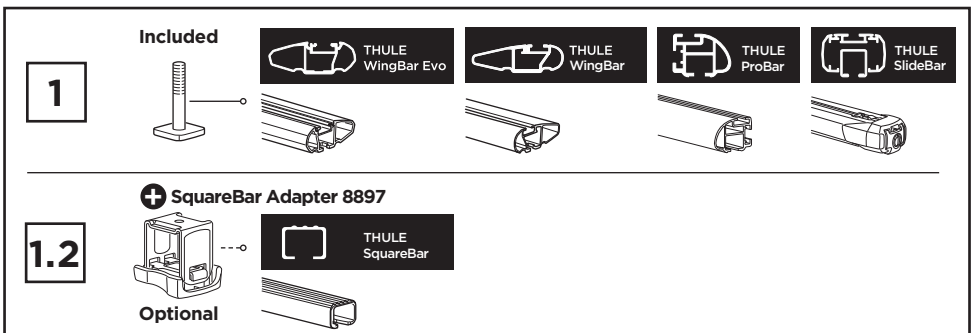

## > Instructions

**CITY CRASH**  
Complies with ISO norm

Thule WingBar Evo

Thule WingBar

Thule ProBar

Thule SlideBar

**895000**c.20181009  
506-7226-04Bring your life  
thule.com

**1****A****B**