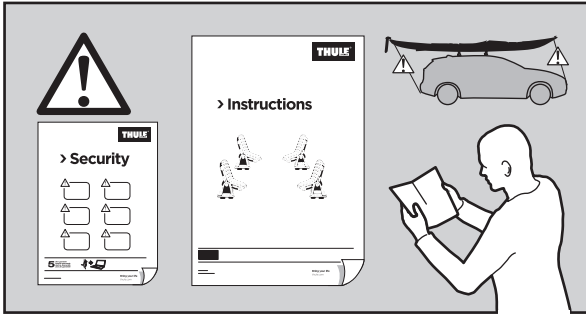

## > Instructions

**CITY CRASH**  
Complies with ISO norm

Thule WingBar Evo

Thule WingBar

Thule ProBar

Thule SlideBar

**895000**c.20181009  
506-7226-04Bring your life  
thule.com

**1****A****B**