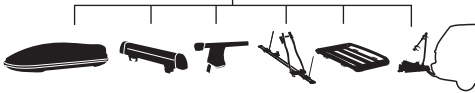

Thule One-Key System

450400 (x4)

450600 (x6)

450800 (x8)

451200 (x12)

451600 (x16)