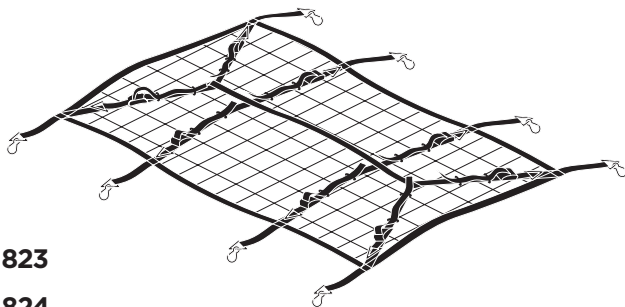

Thule Trail Load Net 8239, 8249

8239 → Thule Trail 823

8249 → Thule Trail 824

Thule Caravan 857

Only for Thule Trail 823

i

Bike	Thule Trail 823	Thule Trail 824
Thule OutRide 561	✓	
Thule Wheel carrier 545-2	✓	✓
Water		
Thule K-Guard 840	✓	✓
Thule Hull-a-Port Pro 837 + adapter 881	✓	✓
Thule Hull-a-Port 835-1 + adapter 881	✓	✓
Thule DockGrip 895	✓	✓
Thule DockGlide 896	✓	✓
Thule Sailboard carrier 833	✓	✓
Winter		
Thule SnowPack 7322 / 7324 / 7326	✓	✓
Thule SnowPack Extender 7325		
Thule SkiClick 7291	✓	✓
Other		
Thule Load stop 314 / 315	✓	✓