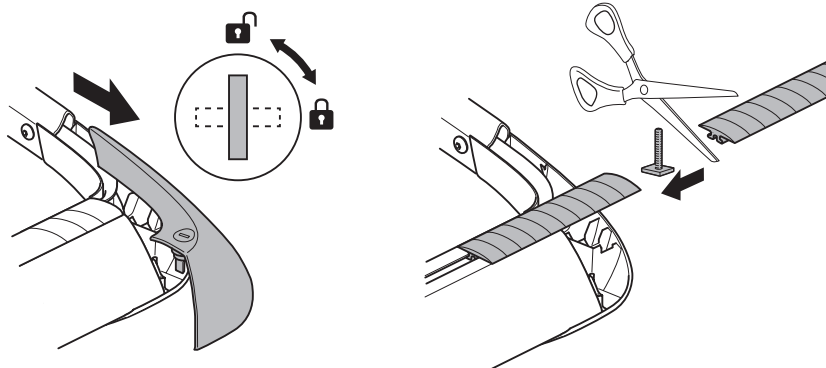

Thule Trail Load Net 8239, 8249

8239 → Thule Trail 823

8249 → Thule Trail 824

Thule Caravan 857

Only for Thule Trail 823

i

Bike	Thule Trail 823	Thule Trail 824
Thule OutRide 561	✓	
Thule Wheel carrier 545-2	✓	✓
Water		
Thule K-Guard 840	✓	✓
Thule Hull-a-Port Pro 837 + adapter 881	✓	✓
Thule Hull-a-Port 835-1 + adapter 881	✓	✓
Thule DockGrip 895	✓	✓
Thule DockGlide 896	✓	✓
Thule Sailboard carrier 833	✓	✓
Winter		
Thule SnowPack 7322 / 7324 / 7326	✓	✓
Thule SnowPack Extender 7325		
Thule SkiClick 7291	✓	✓
Other		
Thule Load stop 314 / 315	✓	✓