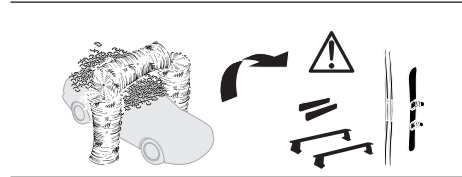

i

Thule SnowPack 7322

2.8 kg

max: x2 x2

Thule SnowPack 7324

3.8 kg

max: x2 x4 x4

Thule SnowPack 7326

4.8 kg

max: x4 x6 x6