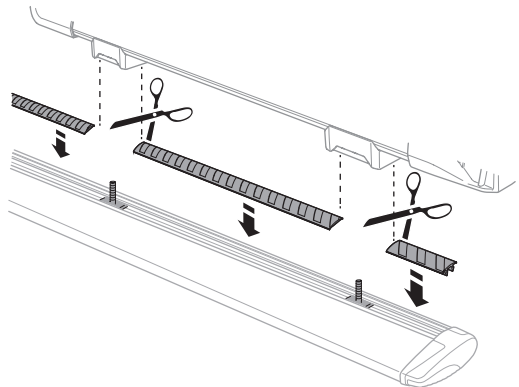

Thule SnowPack 7326

 **4.8 kg**

max: x4 x6 x6

1-6, 14-16

1

29 mm  x4

 THULE
WingBar Evo

 THULE
WingBar