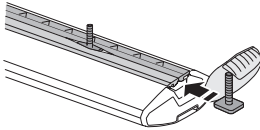

Thule SnowPack 7326

 **4.8 kg**

max: x4 x6 x6

1-6, 14-16

1

29 mm  x4

 THULE
WingBar Evo

 THULE
WingBar