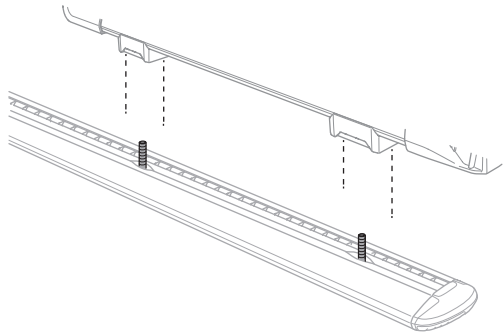

Thule SnowPack 7326

 **4.8 kg**

max: x4 x6 x6

1-6, 14-16

1

29 mm  x4

 THULE
WingBar Evo

 THULE
WingBar