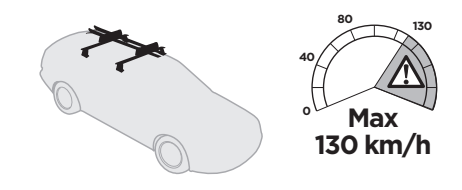

i

Thule SnowPack 7322

2.8 kg

max: x2 x2

Thule SnowPack 7324

3.8 kg

max: x2 x4 x4

Thule SnowPack 7326

4.8 kg

max: x4 x6 x6