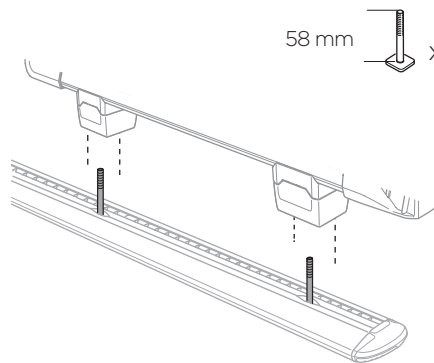

THULE
WingBar Evo

THULE
WingBar

58 mm

x4

9

10

11

12