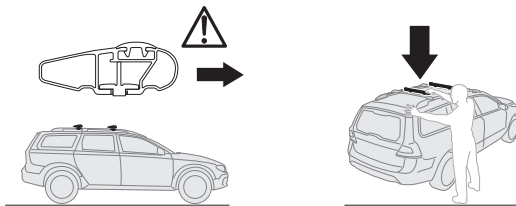

THULE
WingBar Evo

THULE
WingBar

58 mm

x4

9

10

11

12