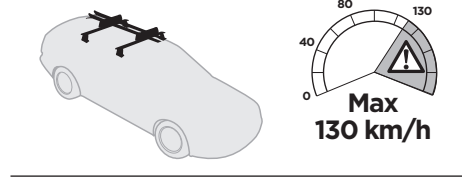

i

Thule SnowPack 7322

max: x2 x2

Thule SnowPack 7324

max: x2 x4 x4

Thule SnowPack 7326

max: x4 x6 x6