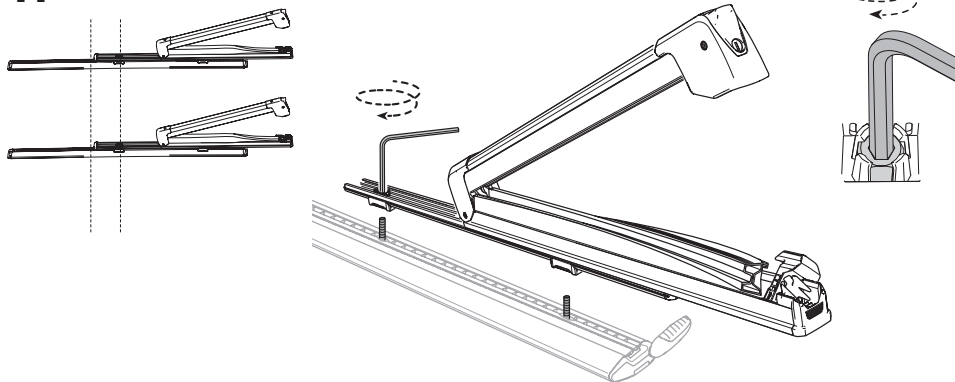

31 mm
x4

 THULE WingBar

THULE
SquareBar

Thule SquareBar
Adapter 8897

10

11

12

13