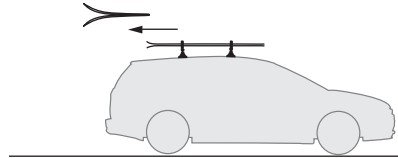

CITY CRASH
Complies with ISO norm

Thule WingBar Evo

Thule WingBar

Thule AeroBar

Thule SlideBar

Thule SquareBar Adapter 8897

Thule SquareBar

5.4 kg