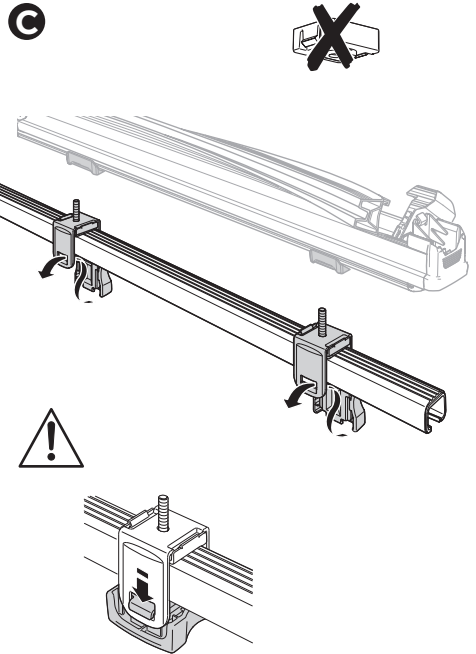

31 mm
x4

 THULE WingBar

THULE
SquareBar

Thule SquareBar
Adapter 8897

10

11

12

13