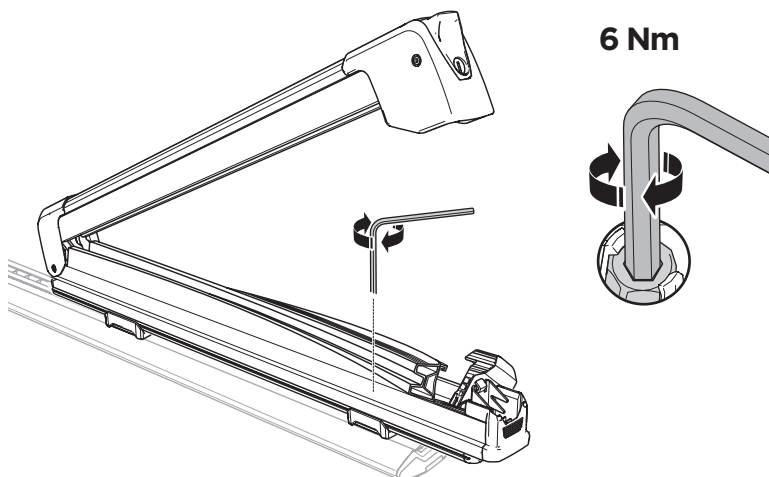

31 mm
x4

 THULE WingBar

THULE
SquareBar

Thule SquareBar
Adapter 8897

10

11

12

13