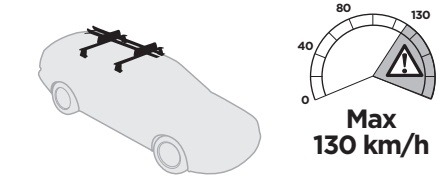

CITY CRASH
Complies with ISO norm

Thule WingBar Evo

Thule WingBar

Thule AeroBar

Thule SlideBar

Thule SquareBar Adapter 8897

Thule SquareBar

5.4 kg