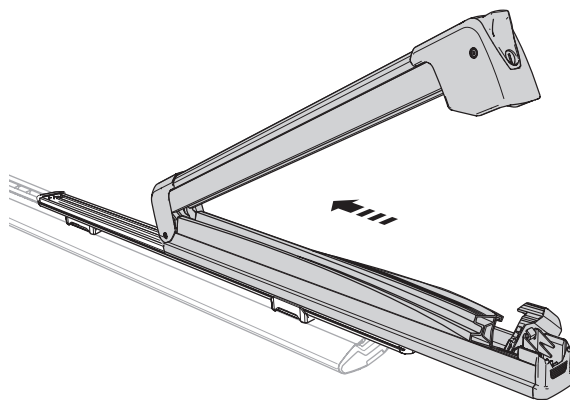

31 mm
x4

 THULE WingBar

THULE
SquareBar

Thule SquareBar
Adapter 8897

10

11

12

13