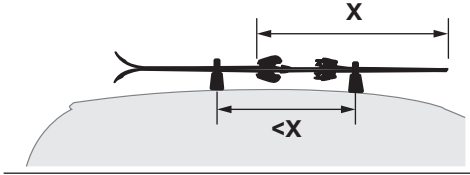

CITY CRASH
Complies with ISO norm

Thule WingBar Evo

Thule WingBar

Thule AeroBar

Thule SlideBar

Thule SquareBar Adapter 8897

Thule SquareBar

5.4 kg