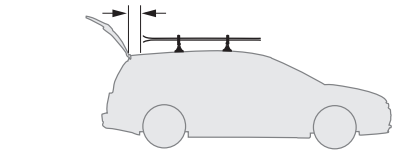

CITY CRASH
Complies with ISO norm

Thule WingBar Evo

Thule WingBar

Thule AeroBar

Thule SlideBar

Thule SquareBar Adapter 8897

Thule SquareBar

5.4 kg