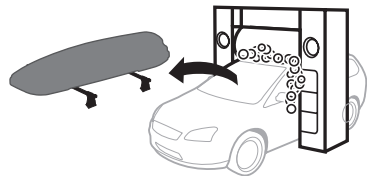

Thule SquareBar Evo

x1

x3

x2

**i**

	Weight		Volume
Medium	29 kg	65 lbs	360 litre
Alpine	30 kg	66 lbs	380 litre
Large	30 kg	66 lbs	430 litre

Max  
130 km/h  
80 miles/h

**i**