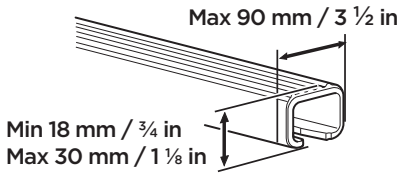

i

Thule T-track Adapter

696600
697600