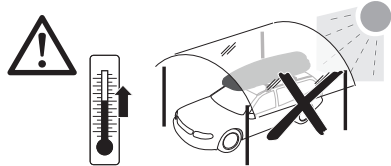

Thule SquareBar Evo

x1

x3

x2

**i**

	Weight		Volume
Medium	29 kg	65 lbs	360 litre
Alpine	30 kg	66 lbs	380 litre
Large	30 kg	66 lbs	430 litre

Max  
130 km/h  
80 miles/h

**i**