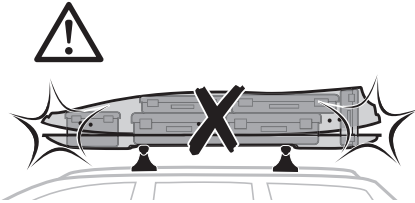

Thule SquareBar Evo

x1

x3

x2

**i**

	Weight		Volume
Medium	29 kg	65 lbs	360 litre
Alpine	30 kg	66 lbs	380 litre
Large	30 kg	66 lbs	430 litre

Max  
130 km/h  
80 miles/h

**i**