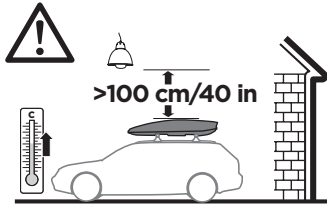

Thule SquareBar Evo

x1

x3

x2

**i**

	Weight		Volume
Medium	29 kg	65 lbs	360 litre
Alpine	30 kg	66 lbs	380 litre
Large	30 kg	66 lbs	430 litre

Max  
130 km/h  
80 miles/h

**i**