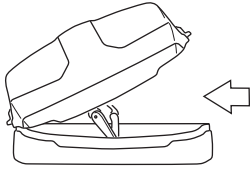

Thule SquareBar Evo

x1

x3

x2

**i**

	Weight		Volume
Medium	29 kg	65 lbs	360 litre
Alpine	30 kg	66 lbs	380 litre
Large	30 kg	66 lbs	430 litre

Max  
130 km/h  
80 miles/h

**i**