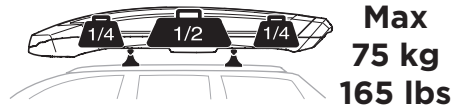

Thule SquareBar Evo

x1

x3

x2

**i**

	Weight		Volume
Medium	29 kg	65 lbs	360 litre
Alpine	30 kg	66 lbs	380 litre
Large	30 kg	66 lbs	430 litre

Max  
130 km/h  
80 miles/h

**i**