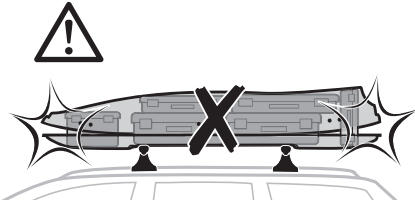

Thule SquareBar Evo

x1

x3

x2

i

	Weight		Volume
Medium	29 kg	65 lbs	360 litre
Alpine	30 kg	66 lbs	380 litre
Large	30 kg	66 lbs	430 litre

i

i