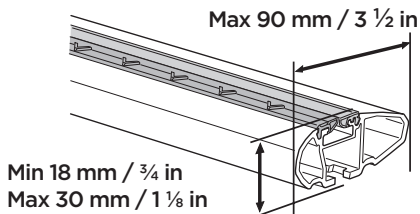

Thule T-track Adapter

696600
697600