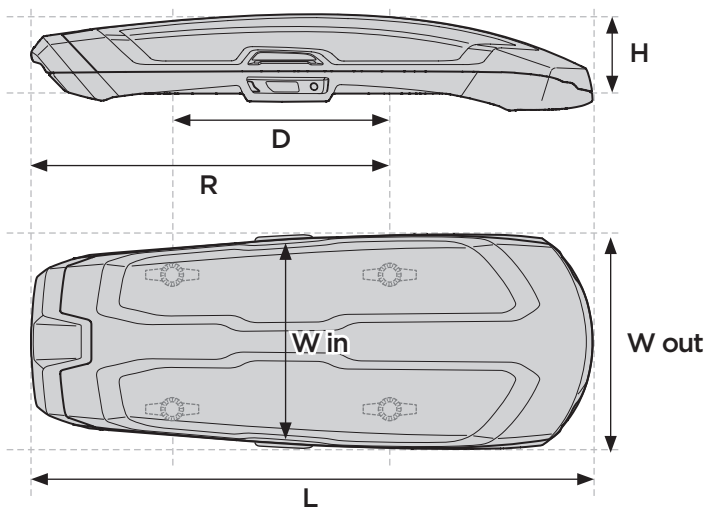

i

		D Min	D Max	W in	W out	H	L	R Min
Medium	mm	557	932	780	880	297	2120	1310
	in	21 ⁷/₈	36 ³/₄	30 ³/₄	34 ⁵/₈	11 ³/₄	83 ¹/₂	51 ¹/₂
Alpine	mm	557	932	780	884	284	2280	1370
	in	21 ⁷/₈	36 ³/₄	30 ³/₄	34 ³/₄	11 ¹/₈	89 ³/₄	53 ⁷/₈
Large	mm	557	932	780	884	329	2315	1410
	in	21 ⁷/₈	36 ³/₄	30 ³/₄	34 ³/₄	13	91 ¹/₈	55 ³/₈