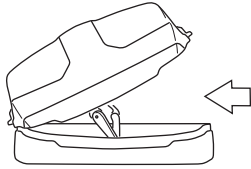

Thule SquareBar Evo

x1

x3

x2

i

	Weight		Volume
Medium	29 kg	65 lbs	360 litre
Alpine	30 kg	66 lbs	380 litre
Large	30 kg	66 lbs	430 litre

i

i