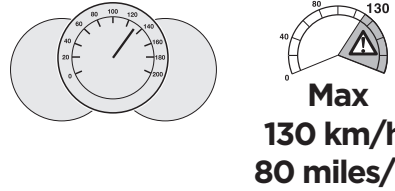

Thule SquareBar Evo

x1

x3

x2

i

	Weight		Volume
Medium	29 kg	65 lbs	360 litre
Alpine	30 kg	66 lbs	380 litre
Large	30 kg	66 lbs	430 litre

i

i