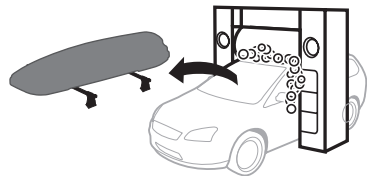

CITY CRASH

Complies with ISO norm

x1

Thule WingBar Evo

Thule WingBar/
Thule AeroBlade

Thule AeroBar

Thule ProBar Evo

Thule SlideBar Evo

Thule SquareBar Evo

x1

x3

x2

i

	Weight		Volume
Medium	29 kg	65 lbs	360 litre
Alpine	30 kg	66 lbs	380 litre
Large	30 kg	66 lbs	430 litre

i

i