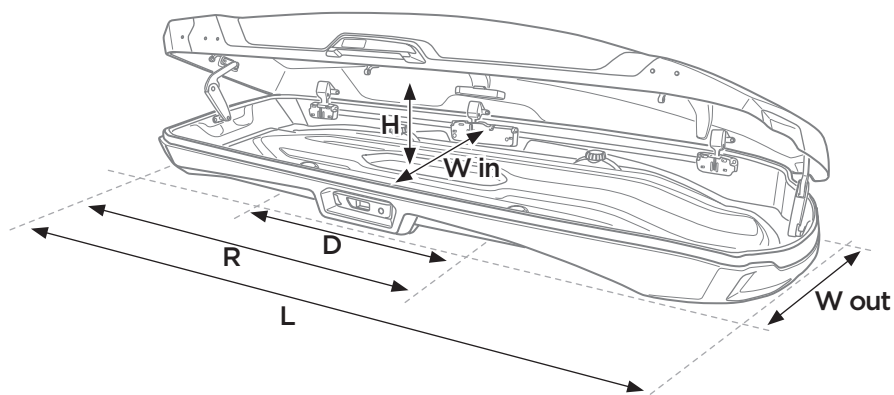

i

		D Min	D Max	W in	W out	H	L	R Min
Medium	mm	557	932	780	880	297	2120	1310
	in	21 ⁷/₈	36 ³/₄	30 ³/₄	34 ⁵/₈	11 ³/₄	83 ¹/₂	51 ¹/₂
Alpine	mm	557	932	780	884	284	2280	1370
	in	21 ⁷/₈	36 ³/₄	30 ³/₄	34 ³/₄	11 ¹/₈	89 ³/₄	53 ⁷/₈
Large	mm	557	932	780	884	329	2315	1410
	in	21 ⁷/₈	36 ³/₄	30 ³/₄	34 ³/₄	13	91 ¹/₈	55 ³/₈