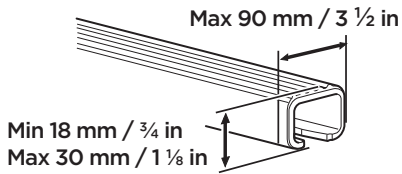

Thule SquareBar Evo

x1

x3

x2

i

	Weight		Volume
Medium	29 kg	65 lbs	360 litre
Alpine	30 kg	66 lbs	380 litre
Large	30 kg	66 lbs	430 litre

i

i