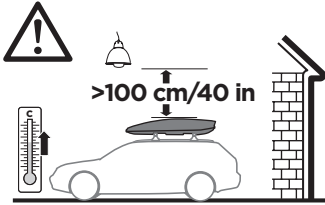

Thule SquareBar Evo

x1

x3

x2

i

	Weight		Volume
Medium	29 kg	65 lbs	360 litre
Alpine	30 kg	66 lbs	380 litre
Large	30 kg	66 lbs	430 litre

i

i