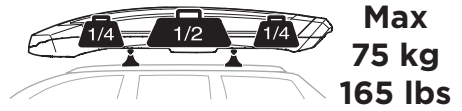

Thule SquareBar Evo

x1

x3

x2

**i**

	Weight		Volume
Medium	29 kg	65 lbs	360 litre
Alpine	30 kg	66 lbs	380 litre
Large	30 kg	66 lbs	430 litre

**i**

**i**