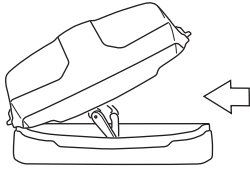

Thule SquareBar Evo

x1

x3

x2

**i**

	Weight		Volume
Medium	29 kg	65 lbs	360 litre
Alpine	30 kg	66 lbs	380 litre
Large	30 kg	66 lbs	430 litre

**i**

**i**