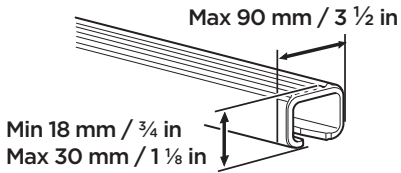

Thule SquareBar Evo

x1

x3

x2

**i**

	Weight		Volume
Medium	29 kg	65 lbs	360 litre
Alpine	30 kg	66 lbs	380 litre
Large	30 kg	66 lbs	430 litre

**i**

**i**