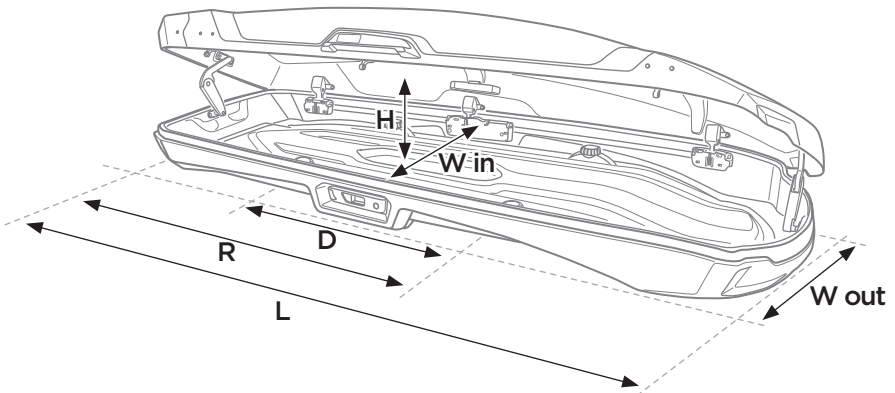

i

		D Min	D Max	W in	W out	H	L	R Min
Medium	mm	557	932	780	880	297	2120	1310
	in	21 ⁷/₈	36 ³/₄	30 ³/₄	34 ⁵/₈	11 ³/₄	83 ¹/₂	51 ¹/₂
Alpine	mm	557	932	780	884	284	2280	1370
	in	21 ⁷/₈	36 ³/₄	30 ³/₄	34 ³/₄	11 ¹/₈	89 ³/₄	53 ⁷/₈
Large	mm	557	932	780	884	329	2315	1410
	in	21 ⁷/₈	36 ³/₄	30 ³/₄	34 ³/₄	13	91 ¹/₈	55 ³/₈