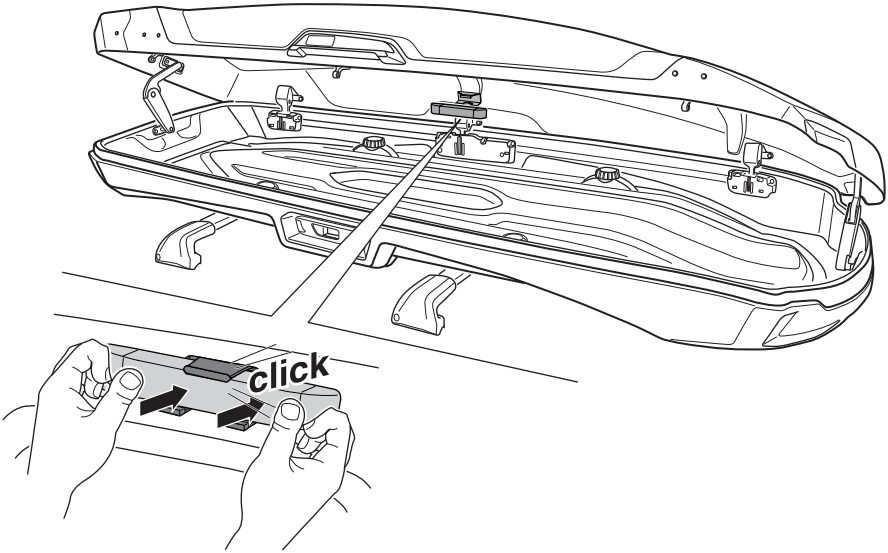

7

3 x Energizer L92  
(1.5 VDC)

8

9

ON/OFF

i