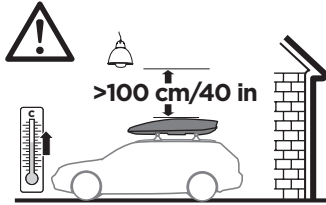

Thule SquareBar Evo

x1

x3

x2

**i**

	Weight		Volume
Medium	29 kg	65 lbs	360 litre
Alpine	30 kg	66 lbs	380 litre
Large	30 kg	66 lbs	430 litre

**i**

**i**