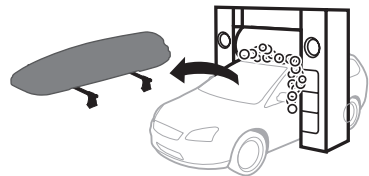

Thule SquareBar Evo

x1

x3

x2

**i**

	Weight		Volume
Medium	29 kg	65 lbs	360 litre
Alpine	30 kg	66 lbs	380 litre
Large	30 kg	66 lbs	430 litre

**i**

**i**