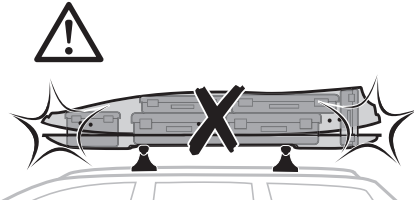

Thule SquareBar Evo

x1

x3

x2

**i**

	Weight		Volume
Medium	29 kg	65 lbs	360 litre
Alpine	30 kg	66 lbs	380 litre
Large	30 kg	66 lbs	430 litre

**i**

**i**