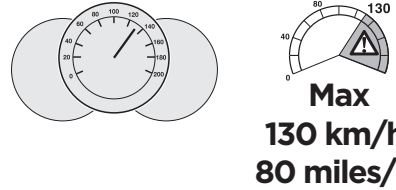

Thule SquareBar Evo

x1

x3

x2

**i**

	Weight		Volume
Medium	29 kg	65 lbs	360 litre
Alpine	30 kg	66 lbs	380 litre
Large	30 kg	66 lbs	430 litre

**i**

**i**