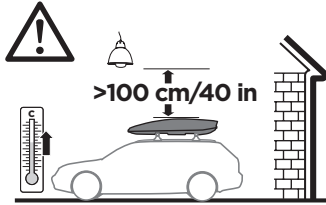

Thule SquareBar Evo

x1

x3

x2

i

	Weight		Volume
Medium	29 kg	65 lbs	360 litre
Alpine	30 kg	66 lbs	380 litre
Large	30 kg	66 lbs	430 litre

i

i