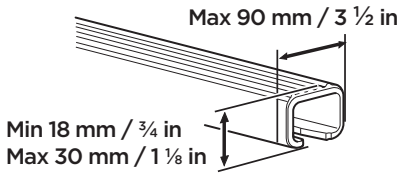

Thule SquareBar Evo

x1

x3

x2

i

	Weight		Volume
Medium	29 kg	65 lbs	360 litre
Alpine	30 kg	66 lbs	380 litre
Large	30 kg	66 lbs	430 litre

i

i