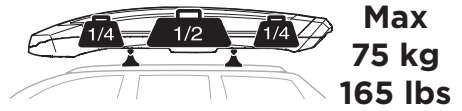

Thule SquareBar Evo

x1

x3

x2

i

	Weight		Volume
Medium	29 kg	65 lbs	360 litre
Alpine	30 kg	66 lbs	380 litre
Large	30 kg	66 lbs	430 litre

i

i