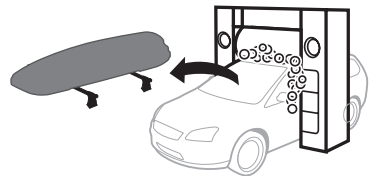

CITY CRASH

Complies with ISO norm

x1

Thule WingBar Evo

Thule WingBar/
Thule AeroBlade

Thule AeroBar

Thule ProBar Evo

Thule SlideBar Evo

Thule SquareBar Evo

x1

x3

x2

i

	Weight		Volume
Medium	29 kg	65 lbs	360 litre
Alpine	30 kg	66 lbs	380 litre
Large	30 kg	66 lbs	430 litre

i

i