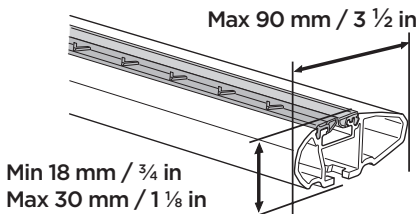

Thule T-track Adapter

696600
697600