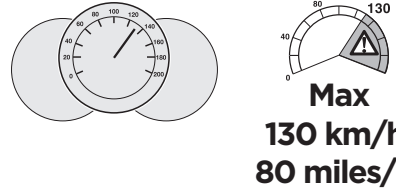

Thule SquareBar Evo

x1

x3

x2

i

	Weight		Volume
Medium	29 kg	65 lbs	360 litre
Alpine	30 kg	66 lbs	380 litre
Large	30 kg	66 lbs	430 litre

i

i