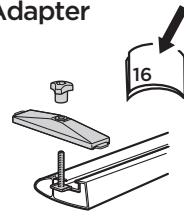

Thule T-track Adapter

696600
697600