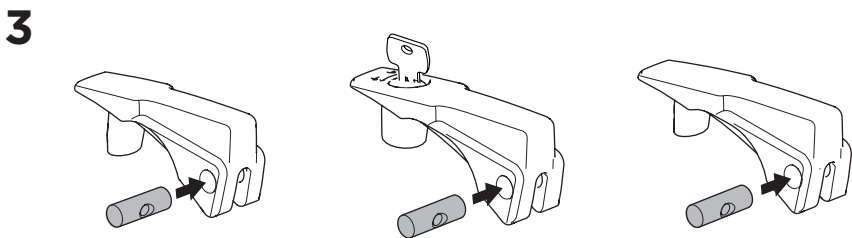

CITY CRASH

Complies with ISO norm

i

Thule Bike Rack Around-the-Bar Adapter

8898

Thule UpRide 599 Fit Table

i

20x20 mm T-screw (included)

Thule WingBar Evo/
Thule WingBar/
SlideBar/AeroBar
or other 20 mm T-track

➔ **4** - **5** ➔ **9**

Square bars

Aluminium bars

➔ **6** - **8** ➔ **9**

4

5

A