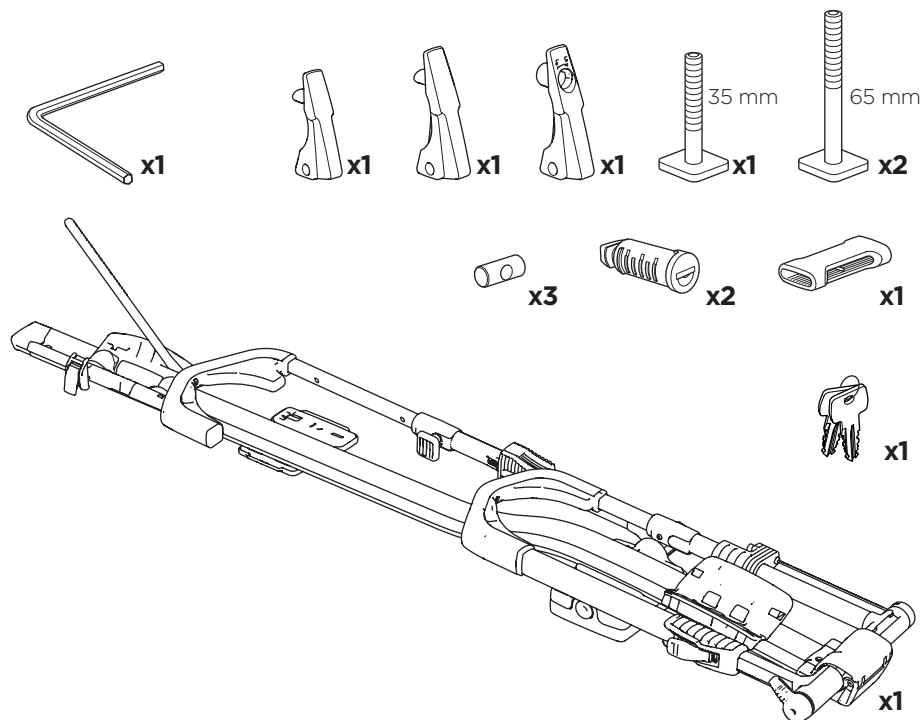

CITY CRASH

Complies with ISO norm

i

Thule Bike Rack Around-the-Bar Adapter

8898

Thule UpRide 599 Fit Table

i

20x20 mm T-screw (included)