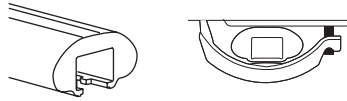

CITY CRASH

Complies with ISO norm

i

Thule Bike Rack Around-the-Bar Adapter

8898

Thule UpRide 599 Fit Table

i

20x20 mm T-screw (included)

Thule WingBar Evo/
Thule WingBar/
SlideBar/AeroBar
or other 20 mm T-track

➔ **4** - **5** ➔ **9**

Square bars

Aluminium bars

➔ **6** - **8** ➔ **9**

4

5

A