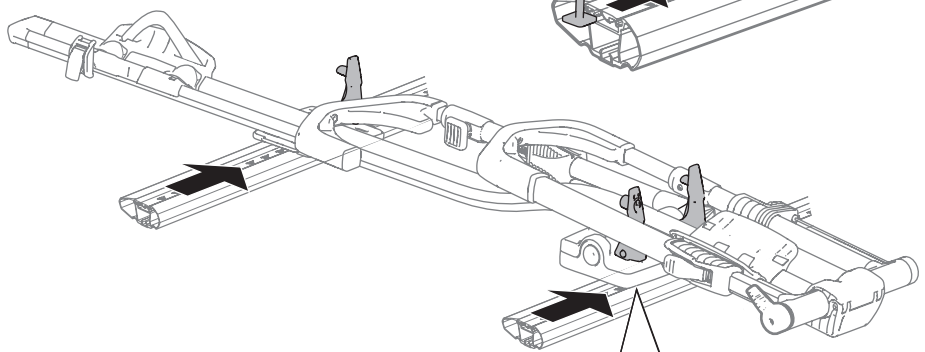

CITY CRASH

Complies with ISO norm

i

Thule Bike Rack Around-the-Bar Adapter

8898

Thule UpRide 599 Fit Table

i

20x20 mm T-screw (included)

Thule WingBar Evo/
Thule WingBar/
SlideBar/AeroBar
or other 20 mm T-track

➔ **4** - **5** ➔ **9**

Square bars

Aluminium bars

➔ **6** - **8** ➔ **9**

4

5

A