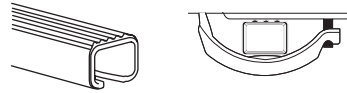

CITY CRASH

Complies with ISO norm

i

Thule Bike Rack Around-the-Bar Adapter

8898

Thule UpRide 599 Fit Table

i

20x20 mm T-screw (included)

Thule WingBar Evo/
Thule WingBar/
SlideBar/AeroBar
or other 20 mm T-track

➔ **4** - **5** ➔ **9**

Square bars

Aluminium bars

➔ **6** - **8** ➔ **9**

4

5

A