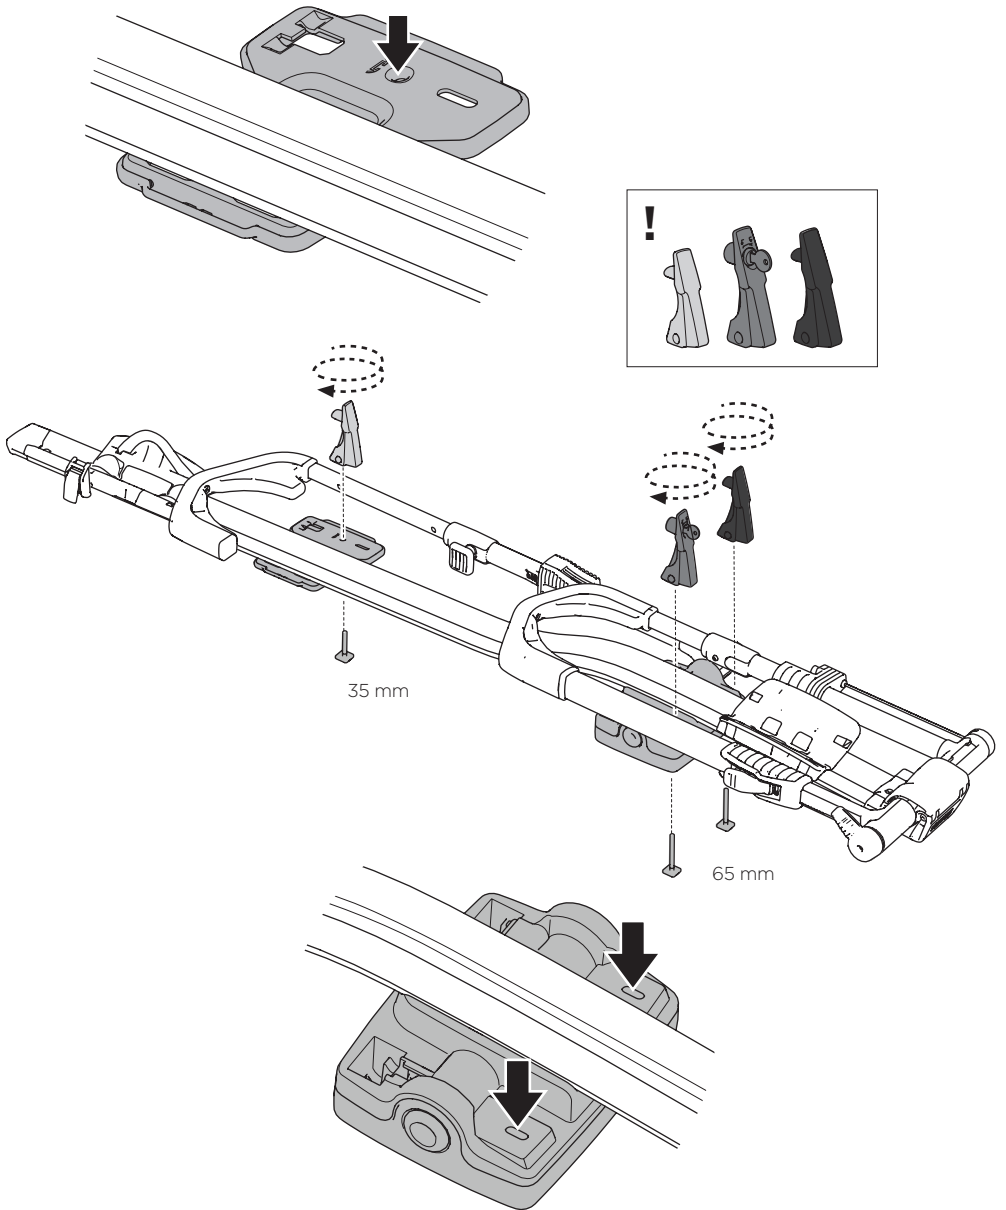

Thule WingBar Evo/
Thule WingBar/
SlideBar/AeroBar
or other 20 mm T-track

➔ **4** - **5** ➔ **9**

Square bars

Aluminium bars

➔ **6** - **8** ➔ **9**

4

5

A