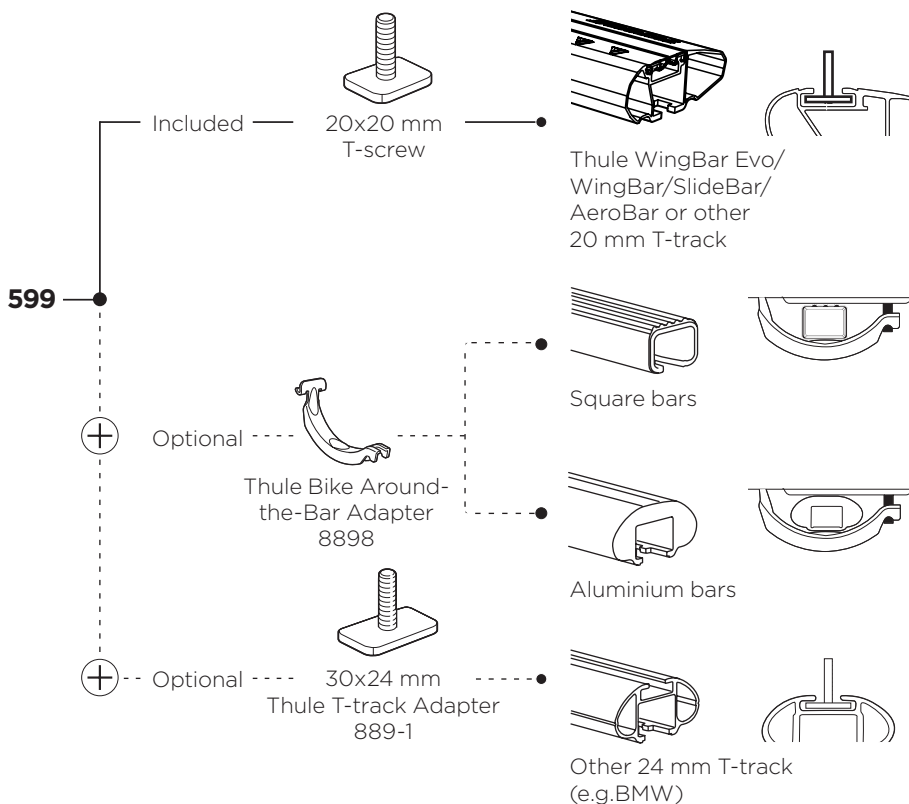

CITY CRASH

Complies with ISO norm

i

Thule Bike Rack Around-the-Bar Adapter

8898

Thule UpRide 599 Fit Table

i

20x20 mm T-screw (included)

Thule WingBar Evo/
Thule WingBar/
SlideBar/AeroBar
or other 20 mm T-track

➔ **4** - **5** ➔ **9**

Square bars

Aluminium bars

➔ **6** - **8** ➔ **9**

4

5

A