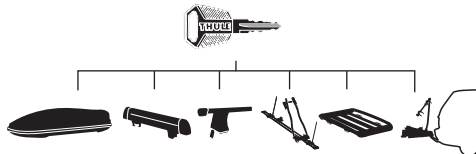

Thule UpRide Fatbike Adapter 5991

Thule T-track Adapter 30x24mm 889-1

Thule Wheel Strap Locks 986

Thule Bike Rack Around-the-Bar Adapter 8898

Thule One-Key System

450400  (x4)

450600  (x6)

450800  (x8)