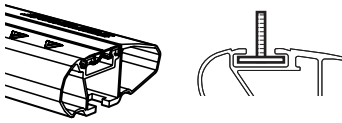

CITY CRASH

Complies with ISO norm

i

Thule Bike Rack Around-the-Bar Adapter

8898

Thule UpRide 599 Fit Table

i

20x20 mm T-screw (included)

Thule WingBar Evo/
Thule WingBar/
SlideBar/AeroBar
or other 20 mm T-track

➔ **4** - **5** ➔ **9**

Square bars

Aluminium bars

➔ **6** - **8** ➔ **9**

4

5

A