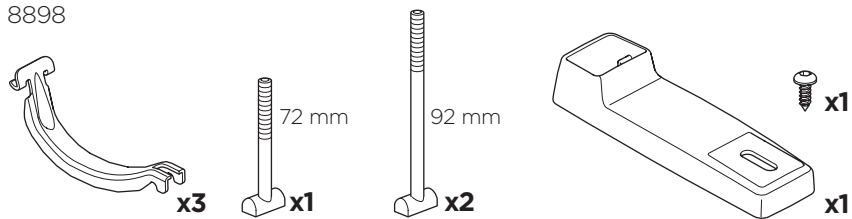

CITY CRASH

Complies with ISO norm

i

Thule Bike Rack Around-the-Bar Adapter

8898

Thule UpRide 599 Fit Table

i

20x20 mm T-screw (included)

Thule WingBar Evo/
Thule WingBar/
SlideBar/AeroBar
or other 20 mm T-track

➔ **4** - **5** ➔ **9**

Square bars

Aluminium bars

➔ **6** - **8** ➔ **9**

4

5

A