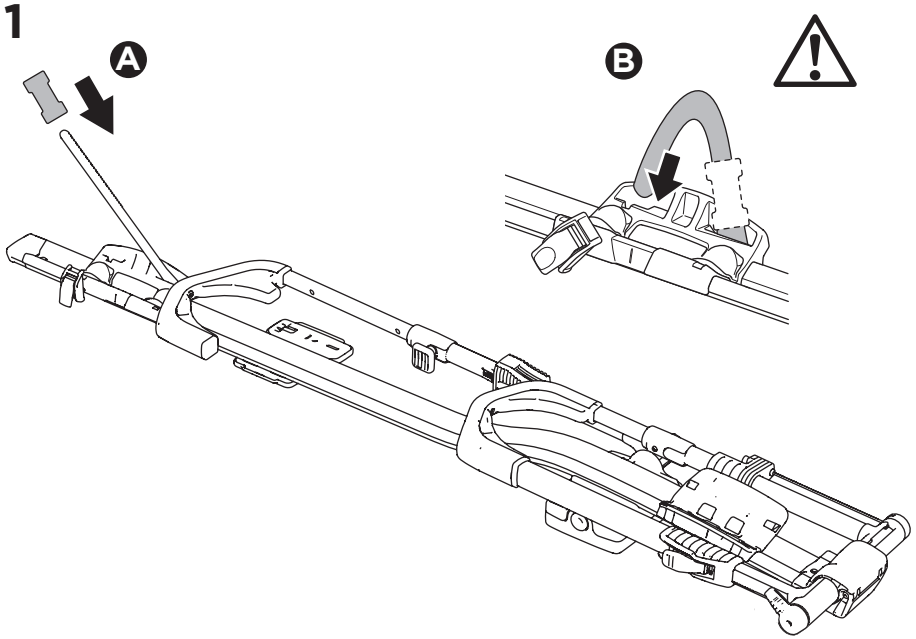

CITY CRASH

Complies with ISO norm

i

Thule Bike Rack Around-the-Bar Adapter

8898

Thule UpRide 599 Fit Table

i

20x20 mm T-screw (included)

Thule WingBar Evo/
Thule WingBar/
SlideBar/AeroBar
or other 20 mm T-track

➔ **4** - **5** ➔ **9**

Square bars

Aluminium bars

➔ **6** - **8** ➔ **9**

4

5

A