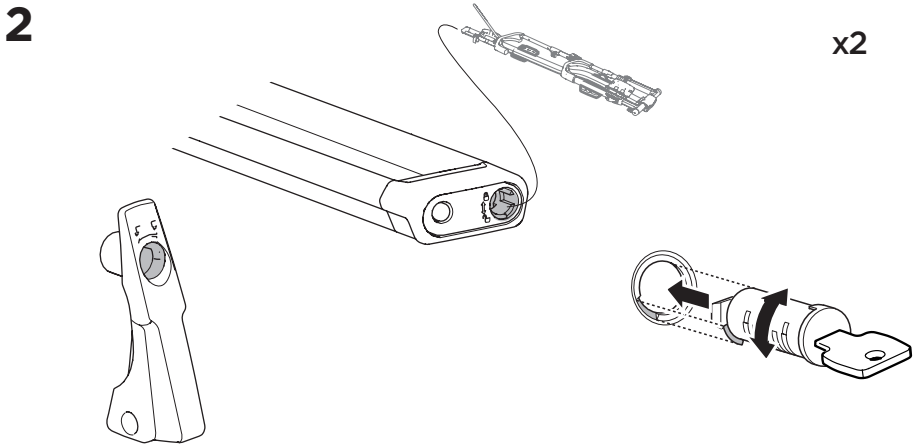

CITY CRASH

Complies with ISO norm

i

Thule Bike Rack Around-the-Bar Adapter

8898

Thule UpRide 599 Fit Table

i

20x20 mm T-screw (included)

Thule WingBar Evo/
Thule WingBar/
SlideBar/AeroBar
or other 20 mm T-track

➔ **4** - **5** ➔ **9**

Square bars

Aluminium bars

➔ **6** - **8** ➔ **9**

4

5

A