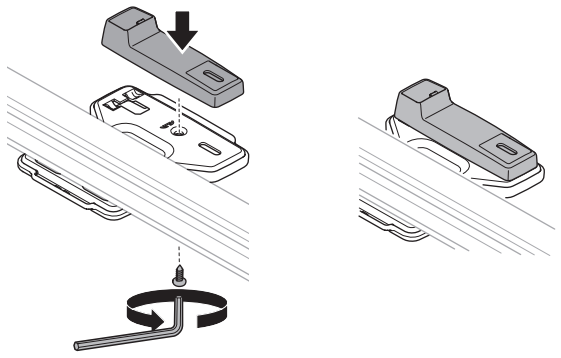

A

B

C

D

➔ 12

8

**Thule FastRide
& TopRide
Around-the-Bar
Adapter**
889900

A