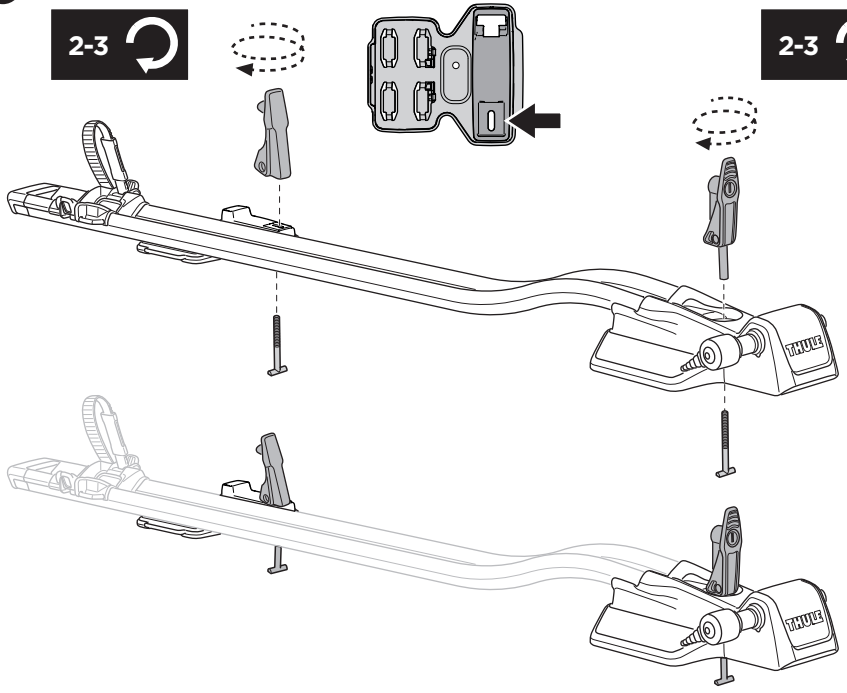

8

**Thule FastRide
& TopRide
Around-the-Bar
Adapter**
889900

A

B