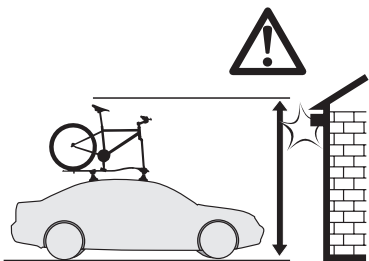

➤ Instructions

Thule FastRide
564001

i

Not ok
**Non-compatible
bike fork drop outs.**

Carbon Fiber/
Carbon

Min
21 mm

Not ok
X

9 mm Quick Release: