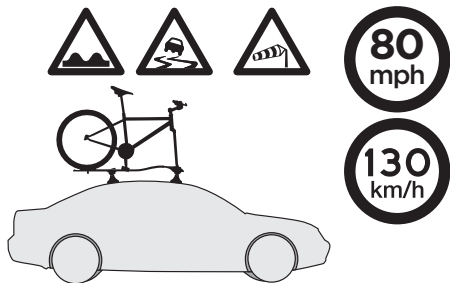

➤ Instructions

Thule FastRide
564001

i

Not ok
**Non-compatible
bike fork drop outs.**

Carbon Fiber/
Carbon

Min
21 mm

Not ok
X

9 mm Quick Release: