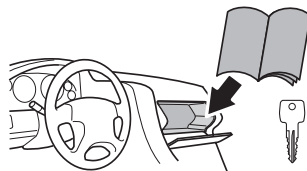

i

Not ok
**Non-compatible
bike fork drop outs.**

Carbon Fiber/
Carbon

Min
21 mm

Not ok
X

9 mm Quick Release:

Not ok
X