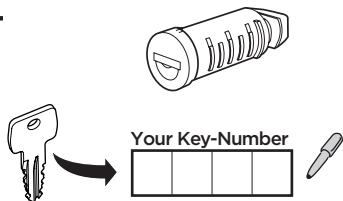

➤ Instructions

Thule FastRide
564001

i

Not ok
**Non-compatible
bike fork drop outs.**

Carbon Fiber/
Carbon

Min
21 mm

Not ok
X

9 mm Quick Release: