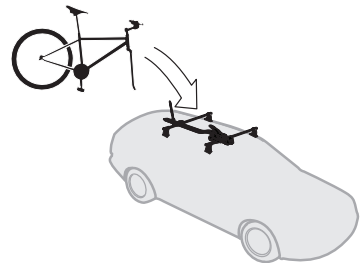

i

i

For Thru-axle bikes

Thule TopRide and FastRide Thru-axle Adapter
Ø20 x 110mm
568100

Thule FastRide Ø9-15mm Axle Adapter Kit
9mm captive, Ø12x100mm, Ø12x110mm, Ø15x100mm, Ø15x110mm
564100

12 For Quick release axle bikes