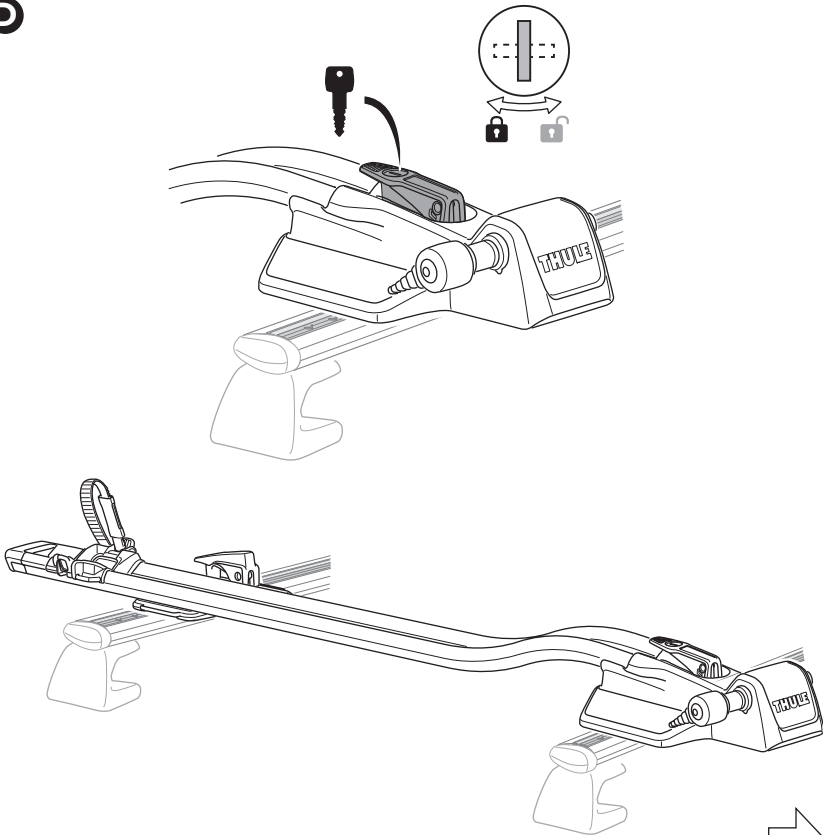

A

B

C

D

➔ 12

8

**Thule FastRide
& TopRide
Around-the-Bar
Adapter**
889900

A