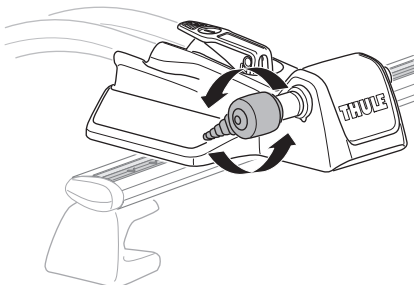

i

i

For Thru-axle bikes

Thule TopRide and FastRide Thru-axle Adapter
Ø20 x 110mm
568100

Thule FastRide Ø9-15mm Axle Adapter Kit
9mm captive, Ø12x100mm, Ø12x110mm, Ø15x100mm, Ø15x110mm
564100

12 For Quick release axle bikes

A

B